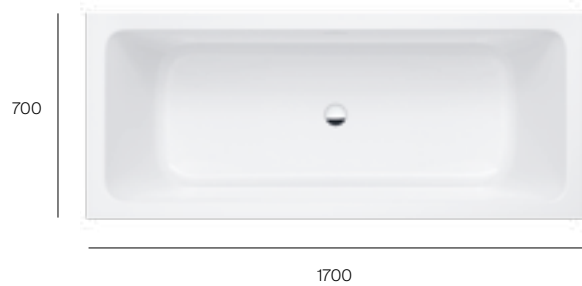

A248638000

£2,665.79

Ona drop in baths

Ona drop in bath

1700 x 750mm Ø taphole*
Rectangular drop in bath
White
Stonex®

A248630000

£1,627.83

Ona drop in bath

1700 x 700mm Ø taphole*
Rectangular drop in bath
White
Stonex®

A248631000

£1,519.93

Prices are RRP excluding VAT. *Please see page 31 for bath waste details.

Dimensions are in mm. Product Band **B**

From one of Roca's most exclusive collections a Beyond freestanding Surfex® bath will provide a statement piece in your bathroom space.