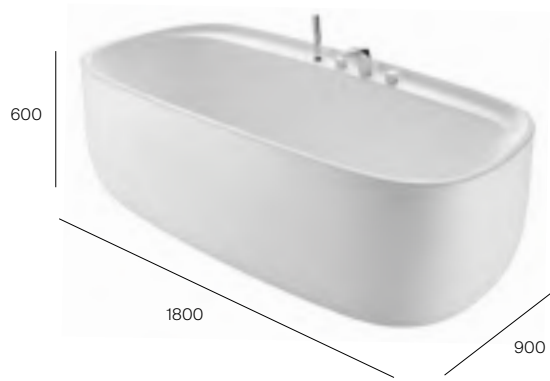

1700 x 700mm Ø taphole*
Rectangular drop in bath
White
Stonex®

A248631000

£1,519.93

Prices are RRP excluding VAT. *Please see page 31 for bath waste details.

Dimensions are in mm. Product Band **B**

From one of Roca's most exclusive collections a Beyond freestanding Surfex® bath will provide a statement piece in your bathroom space.

Beyond

Beyond freestanding bath

1800 x 900mm

Surfex®

Without tapholes*

A248452..0

White - £5,148.05 / Colours - £6,177.66

With 4 tapholes*