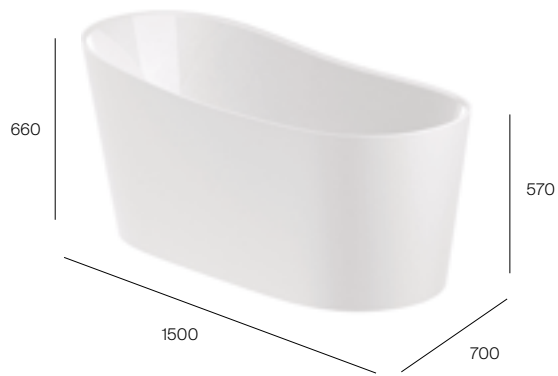

White
00

Beige
0B

Coffee
0C

Pearl
0P

Onyx
0X

Prices are RRP excluding VAT. *Please see page 31 for bath waste details.

Dimensions are in mm. Product Band **A**

Available in Round or Square, the Maui freestanding bath brings great character to your bathroom space.

Maui

Maui Round

1500 x 700mm O taphole*

Freestanding bath

Stonex®

A248499..0

White - £2,432.00 / Colours - £2,918.41

Maui Square