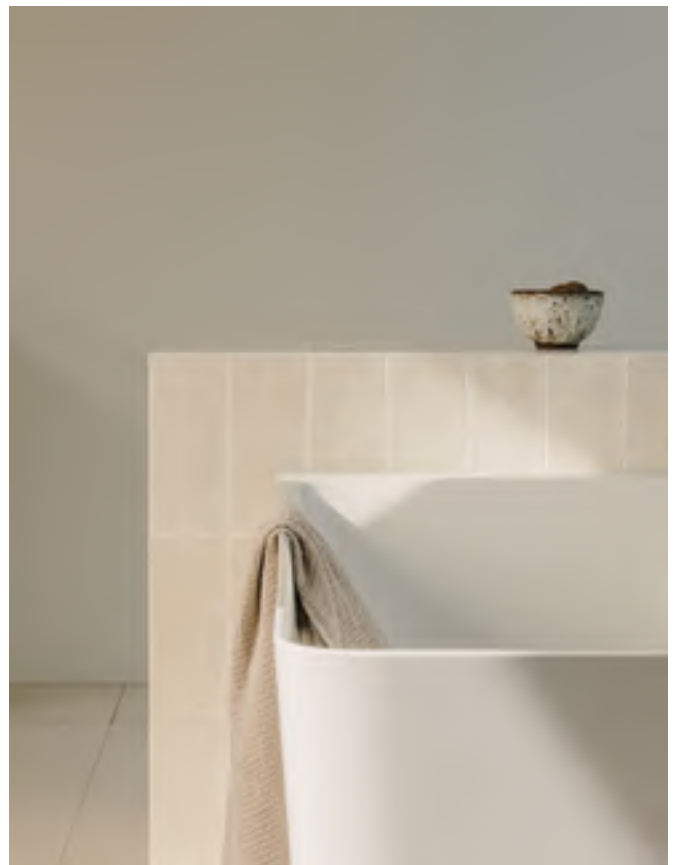

Coffee
0C

Pearl
0P

Onyx
0X

Prices are RRP excluding VAT. *Please see page 31 for bath waste details.

Dimensions are in mm. Product Band **A**

Ona's range of baths lets you choose between different drop-in dimensions and gives you the possibility to decide on slightly smaller right-corner or left-corner installation.

Ona

Ona corner baths

Ona corner bath

1600 x 700mm Ø taphole*
Asymmetric left hand corner bath
with integrated panels
White
Stonex®

A248629000

£2,665.79

Ona corner bath

1600 x 700mm Ø taphole*
Asymmetric right hand corner bath
with integrated panels
White
Stonex®