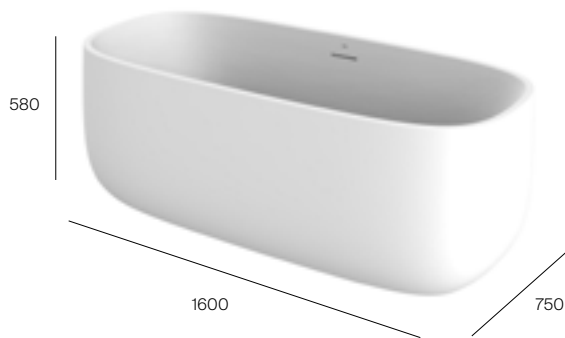

1700 x 700mm Ø taphole*
Rectangular drop in bath
White
Stonex®

A248631000

£1,519.93

Prices are RRP excluding VAT. *Please see page 31 for bath waste details.

Dimensions are in mm. Product Band **B**

From one of Roca's most exclusive collections a Beyond freestanding Surfex® bath will provide a statement piece in your bathroom space.

Beyond

Beyond freestanding bath

1800 x 900mm

Surfex®

Without tapholes*

A248452..0

White - £5,148.05 / Colours - £6,177.66

With 4 tapholes*

A248453..0

White - £5,901.42 / Colours - £7,081.71

Beyond freestanding bath

1600 x 750mm

Surfex®

Without tapholes*

A248465..0

White - £5,951.65 / Colours - £7,141.98