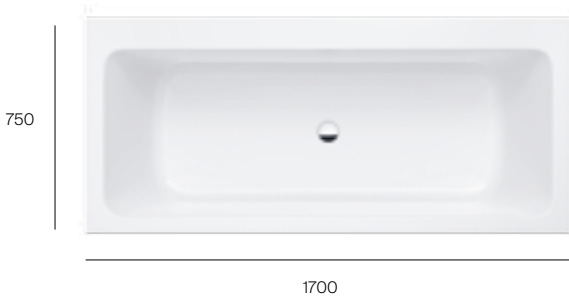

Ona drop in baths

Ona drop in bath

1700 x 750mm Ø taphole*
Rectangular drop in bath
White
Stonex®

A248630000

£1,627.83