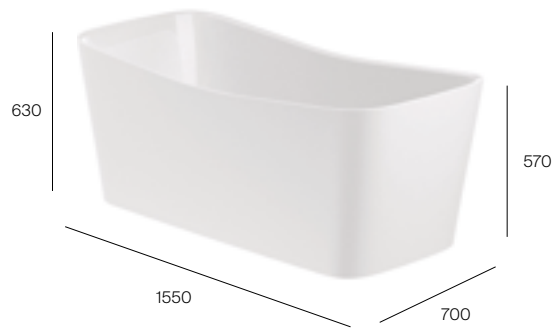

White
00

Beige
0B

Coffee
0C

Pearl
0P

Onyx
0X

Prices are RRP excluding VAT. *Please see page 31 for bath waste details.

Dimensions are in mm. Product Band **A**

Available in Round or Square, the Maui freestanding bath brings great character to your bathroom space.

Maui

Maui Round

1500 x 700mm O taphole*

Freestanding bath

Stonex®

A248499..0

White - £2,432.00 / Colours - £2,918.41

Maui Square

Coffee
0C

Pearl
0P

Onyx
0X

Prices are RRP excluding VAT. *Please see page 31 for bath waste details.

Dimensions are in mm. Product Band **A**

Ona's range of baths lets you choose between different drop-in dimensions and gives you the possibility to decide on slightly smaller right-corner or left-corner installation.