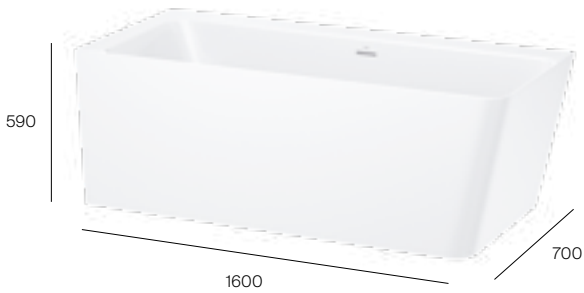

Coffee
0C

Pearl
0P

Onyx
0X

Prices are RRP excluding VAT. *Please see page 31 for bath waste details.

Dimensions are in mm. Product Band **A**

Ona's range of baths lets you choose between different drop-in dimensions and gives you the possibility to decide on slightly smaller right-corner or left-corner installation.

Ona

Ona corner baths

Ona corner bath

1600 x 700mm Ø taphole*
Asymmetric left hand corner bath
with integrated panels
White
Stonex®

A248629000

£2,665.79

Ona corner bath

1600 x 700mm Ø taphole*
Asymmetric right hand corner bath
with integrated panels
White
Stonex®