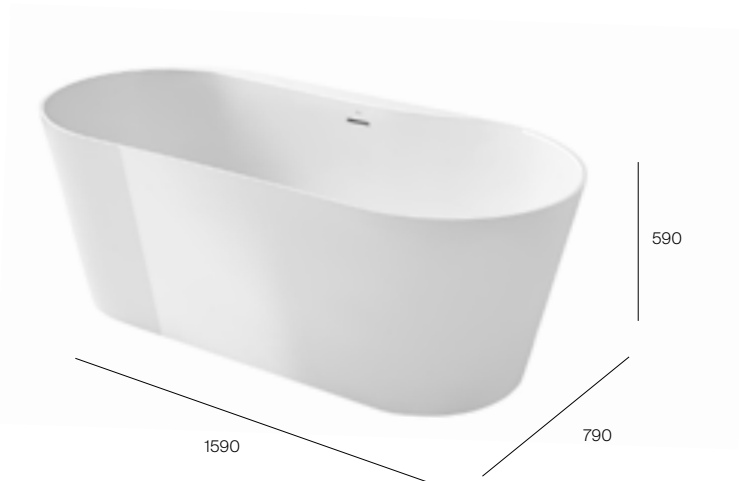

Dimensions are in mm. Product Band **A**

The simplicity of this bath is beautiful. The oval shape and slender lines create a harmonious and calm space to enjoy.

Raina

Raina

1590 x 790mm Ø taphole*

Freestanding bath