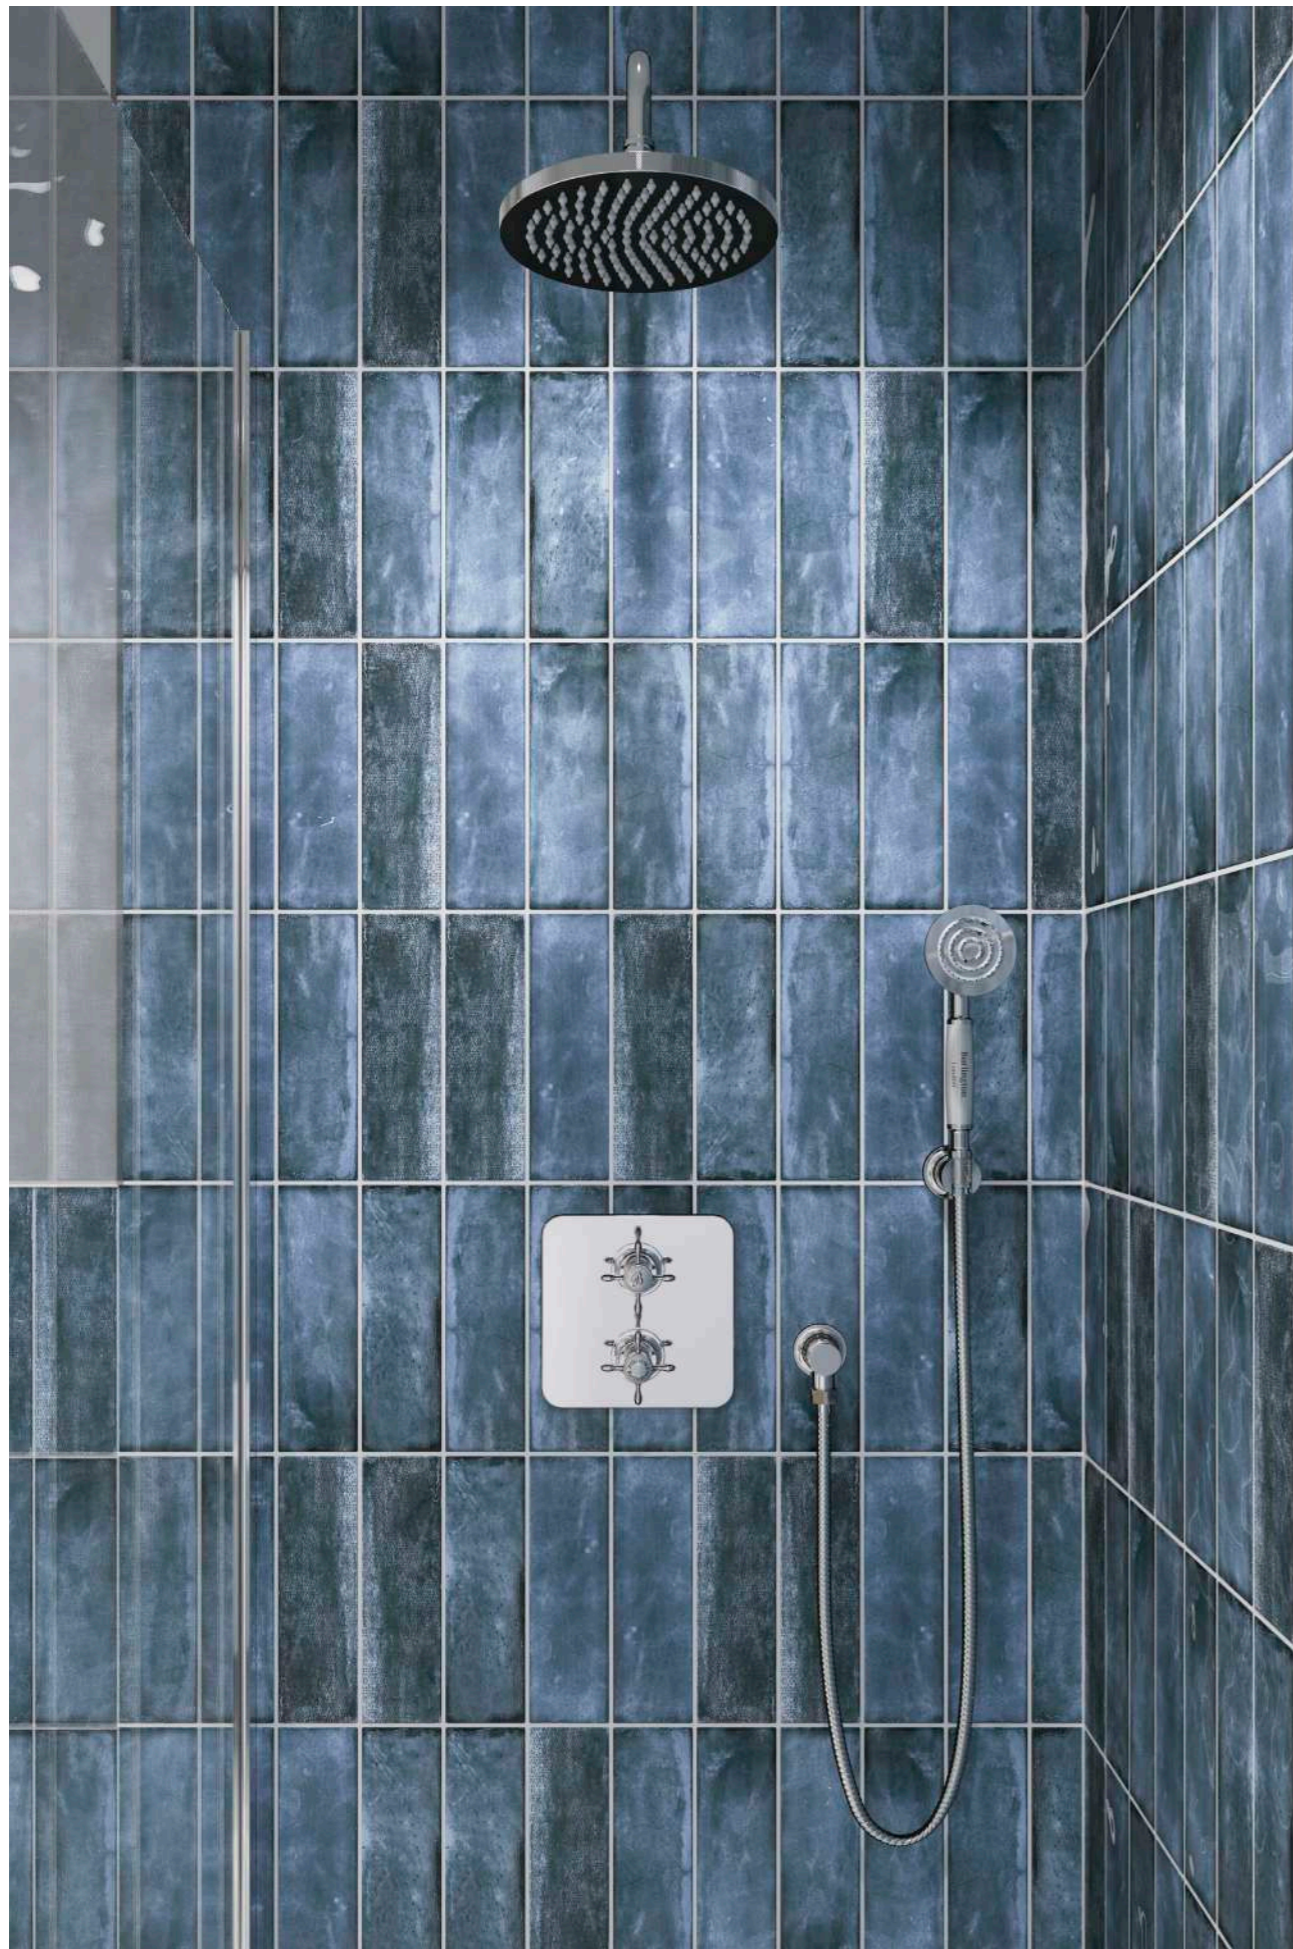

GUILD BRASSWARE

DISPLAYING THE BEAUTIFUL
FEATURES OF THIS CLASSIC ERA OF
DESIGN, THE GUILD BRASSWARE
RANGE BRINGS ELEGANCE AND
SOPHISTICATION TO YOUR
TRADITIONAL BATHROOM.

Providing a range of options across both bath and basin, Guild brassware supplies a stunning crosshead design for every bathroom layout. With matching showering products available, create a harmonious interior design across the whole of your bathroom.