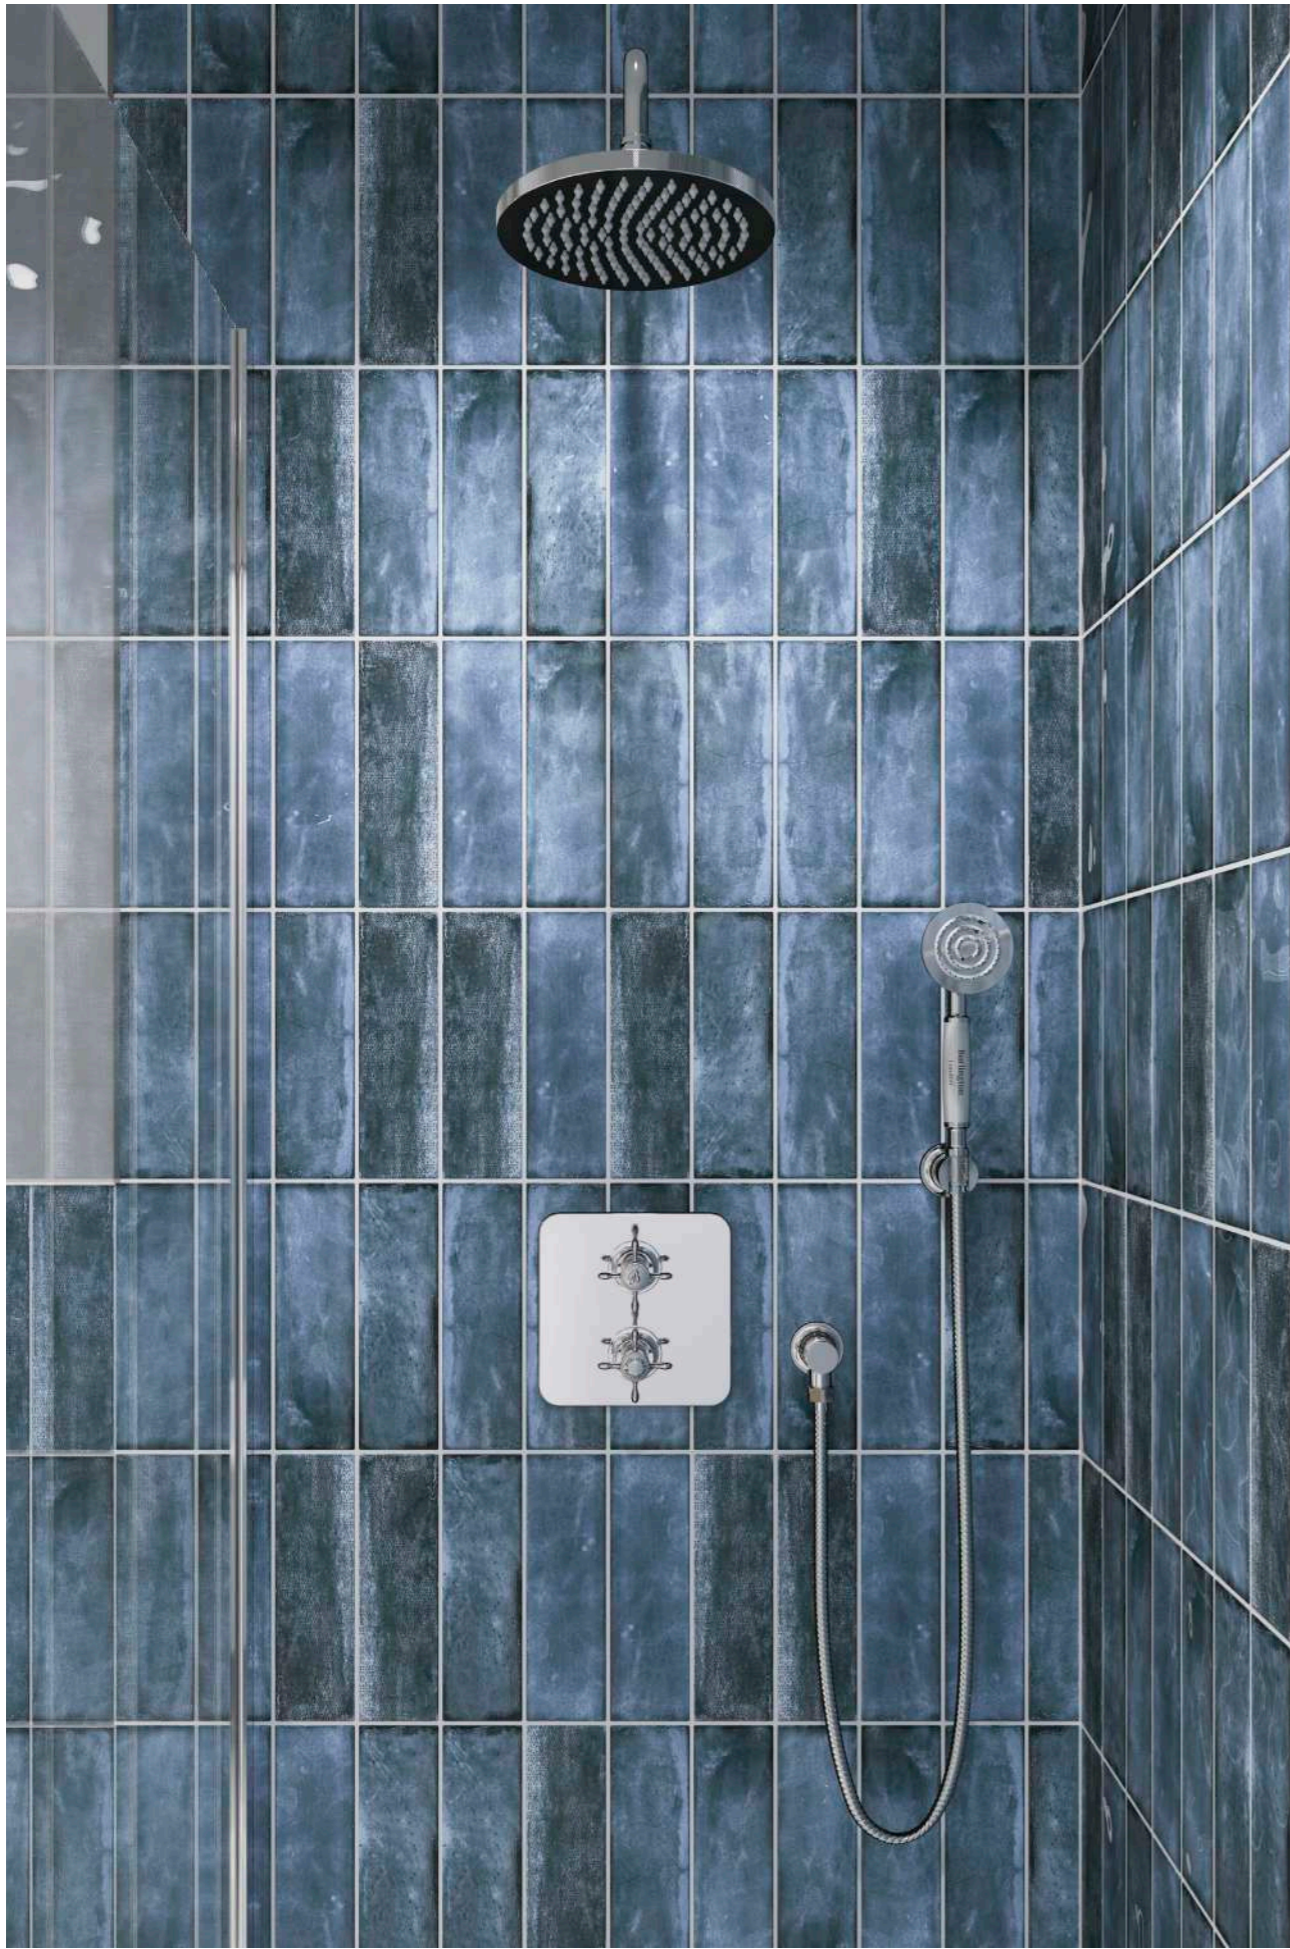

GUILD BRASSWARE

DISPLAYING THE BEAUTIFUL
FEATURES OF THIS CLASSIC ERA OF
DESIGN, THE GUILD BRASSWARE
RANGE BRINGS ELEGANCE AND
SOPHISTICATION TO YOUR
TRADITIONAL BATHROOM.

Providing a range of options across both bath and basin, Guild brassware supplies a stunning crosshead design for every bathroom layout. With matching showering products available, create a harmonious interior design across the whole of your bathroom.