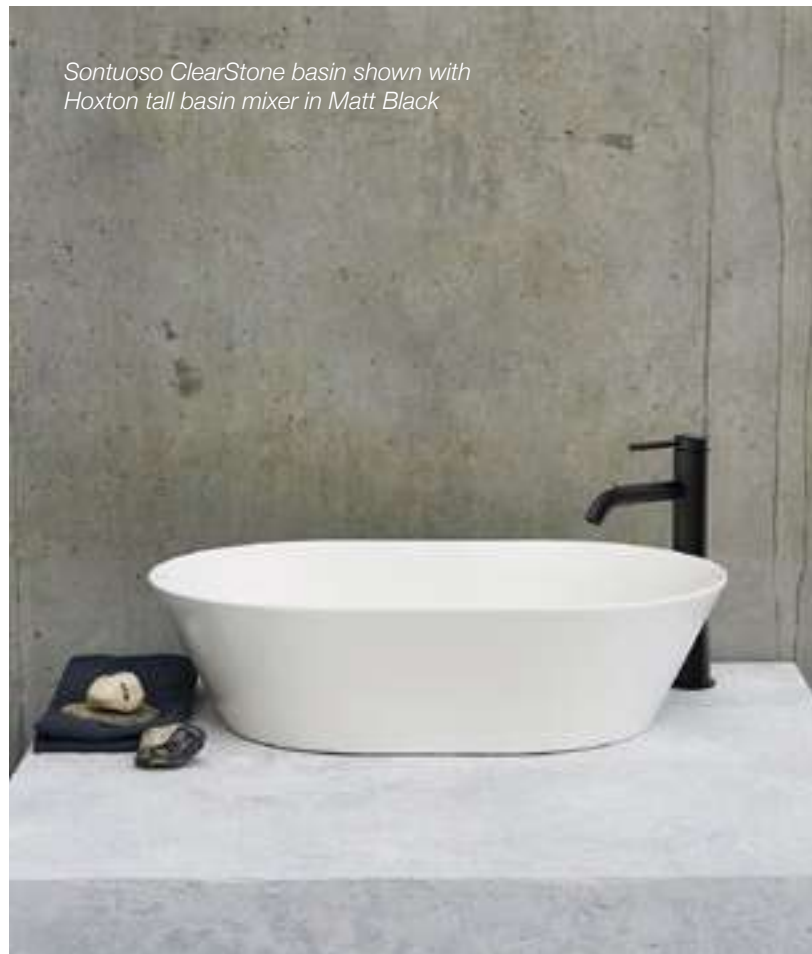

Sontuoso

ClearStone

Sontuoso

L: 1690 W: 700 H: 585

Code: N8ECS
£2605

Sontuoso basin

L: 350 W: 550 H: 142

Code: B5ECS
£319