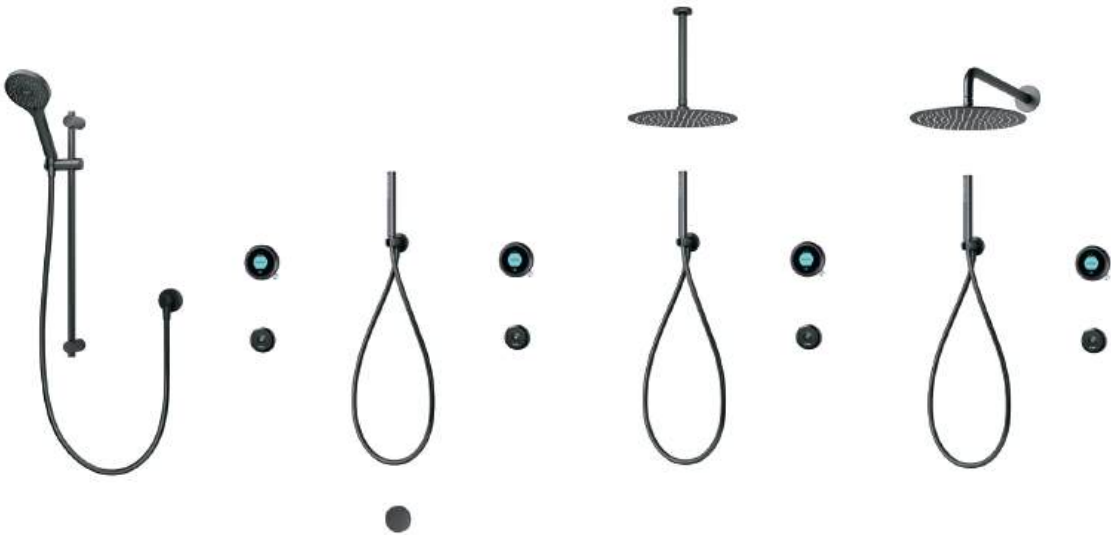

Intuition™

Matt Black

Adjustable
head

INNMB.A1.BV.22
INNMB.A2.BV.22

Bath filler and
hand shower

INNMB.A1.BV.HSBTX.22
INNMB.A2.BV.HSBTX.22

Ceiling fixed drencher
and hand shower

INNMB.A1.BV.HSFC.22
INNMB.A2.BV.HSFC.22

Wall fixed drencher
and hand shower

INNMB.A1.BV.HSFW.22
INNMB.A2.BV.HSFW.22