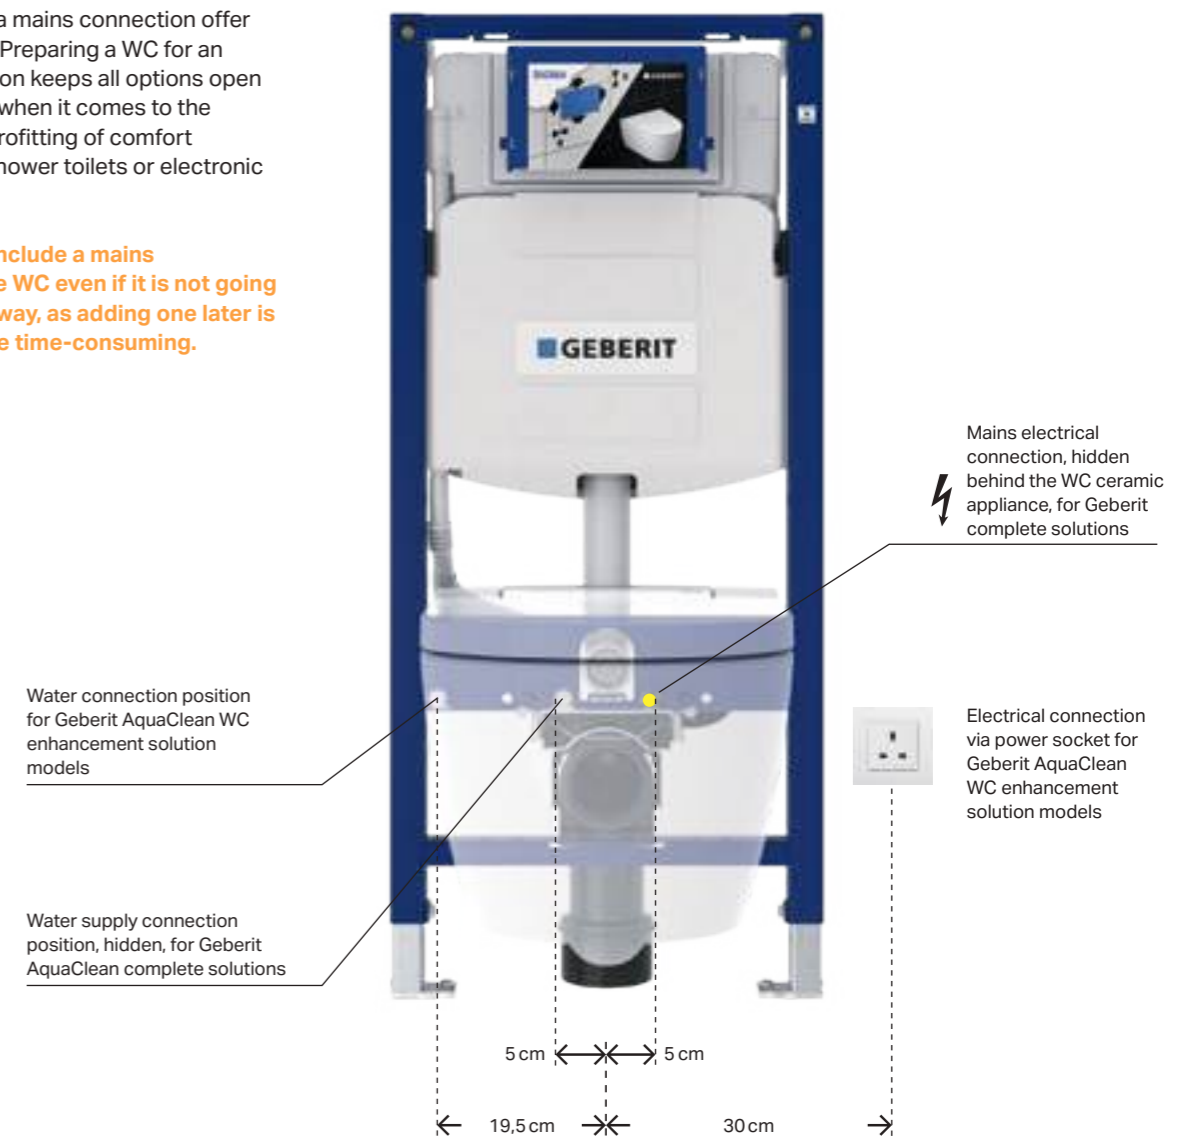

SOLUTIONS FOR ALL CONSTRUCTION SITUATIONS

A MODERN BATHROOM IN JUST A FEW HOURS

Geberit AquaClean shower toilets can be installed in virtually any constructional situation. All you need is power and a water supply connection.

Modern WCs with a mains connection offer more possibilities. Preparing a WC for an electrical connection keeps all options open for your customer when it comes to the installation and retrofitting of comfort features such as shower toilets or electronic flush plates.

It is advisable to include a mains connection for the WC even if it is not going to be used right away, as adding one later is considerably more time-consuming.