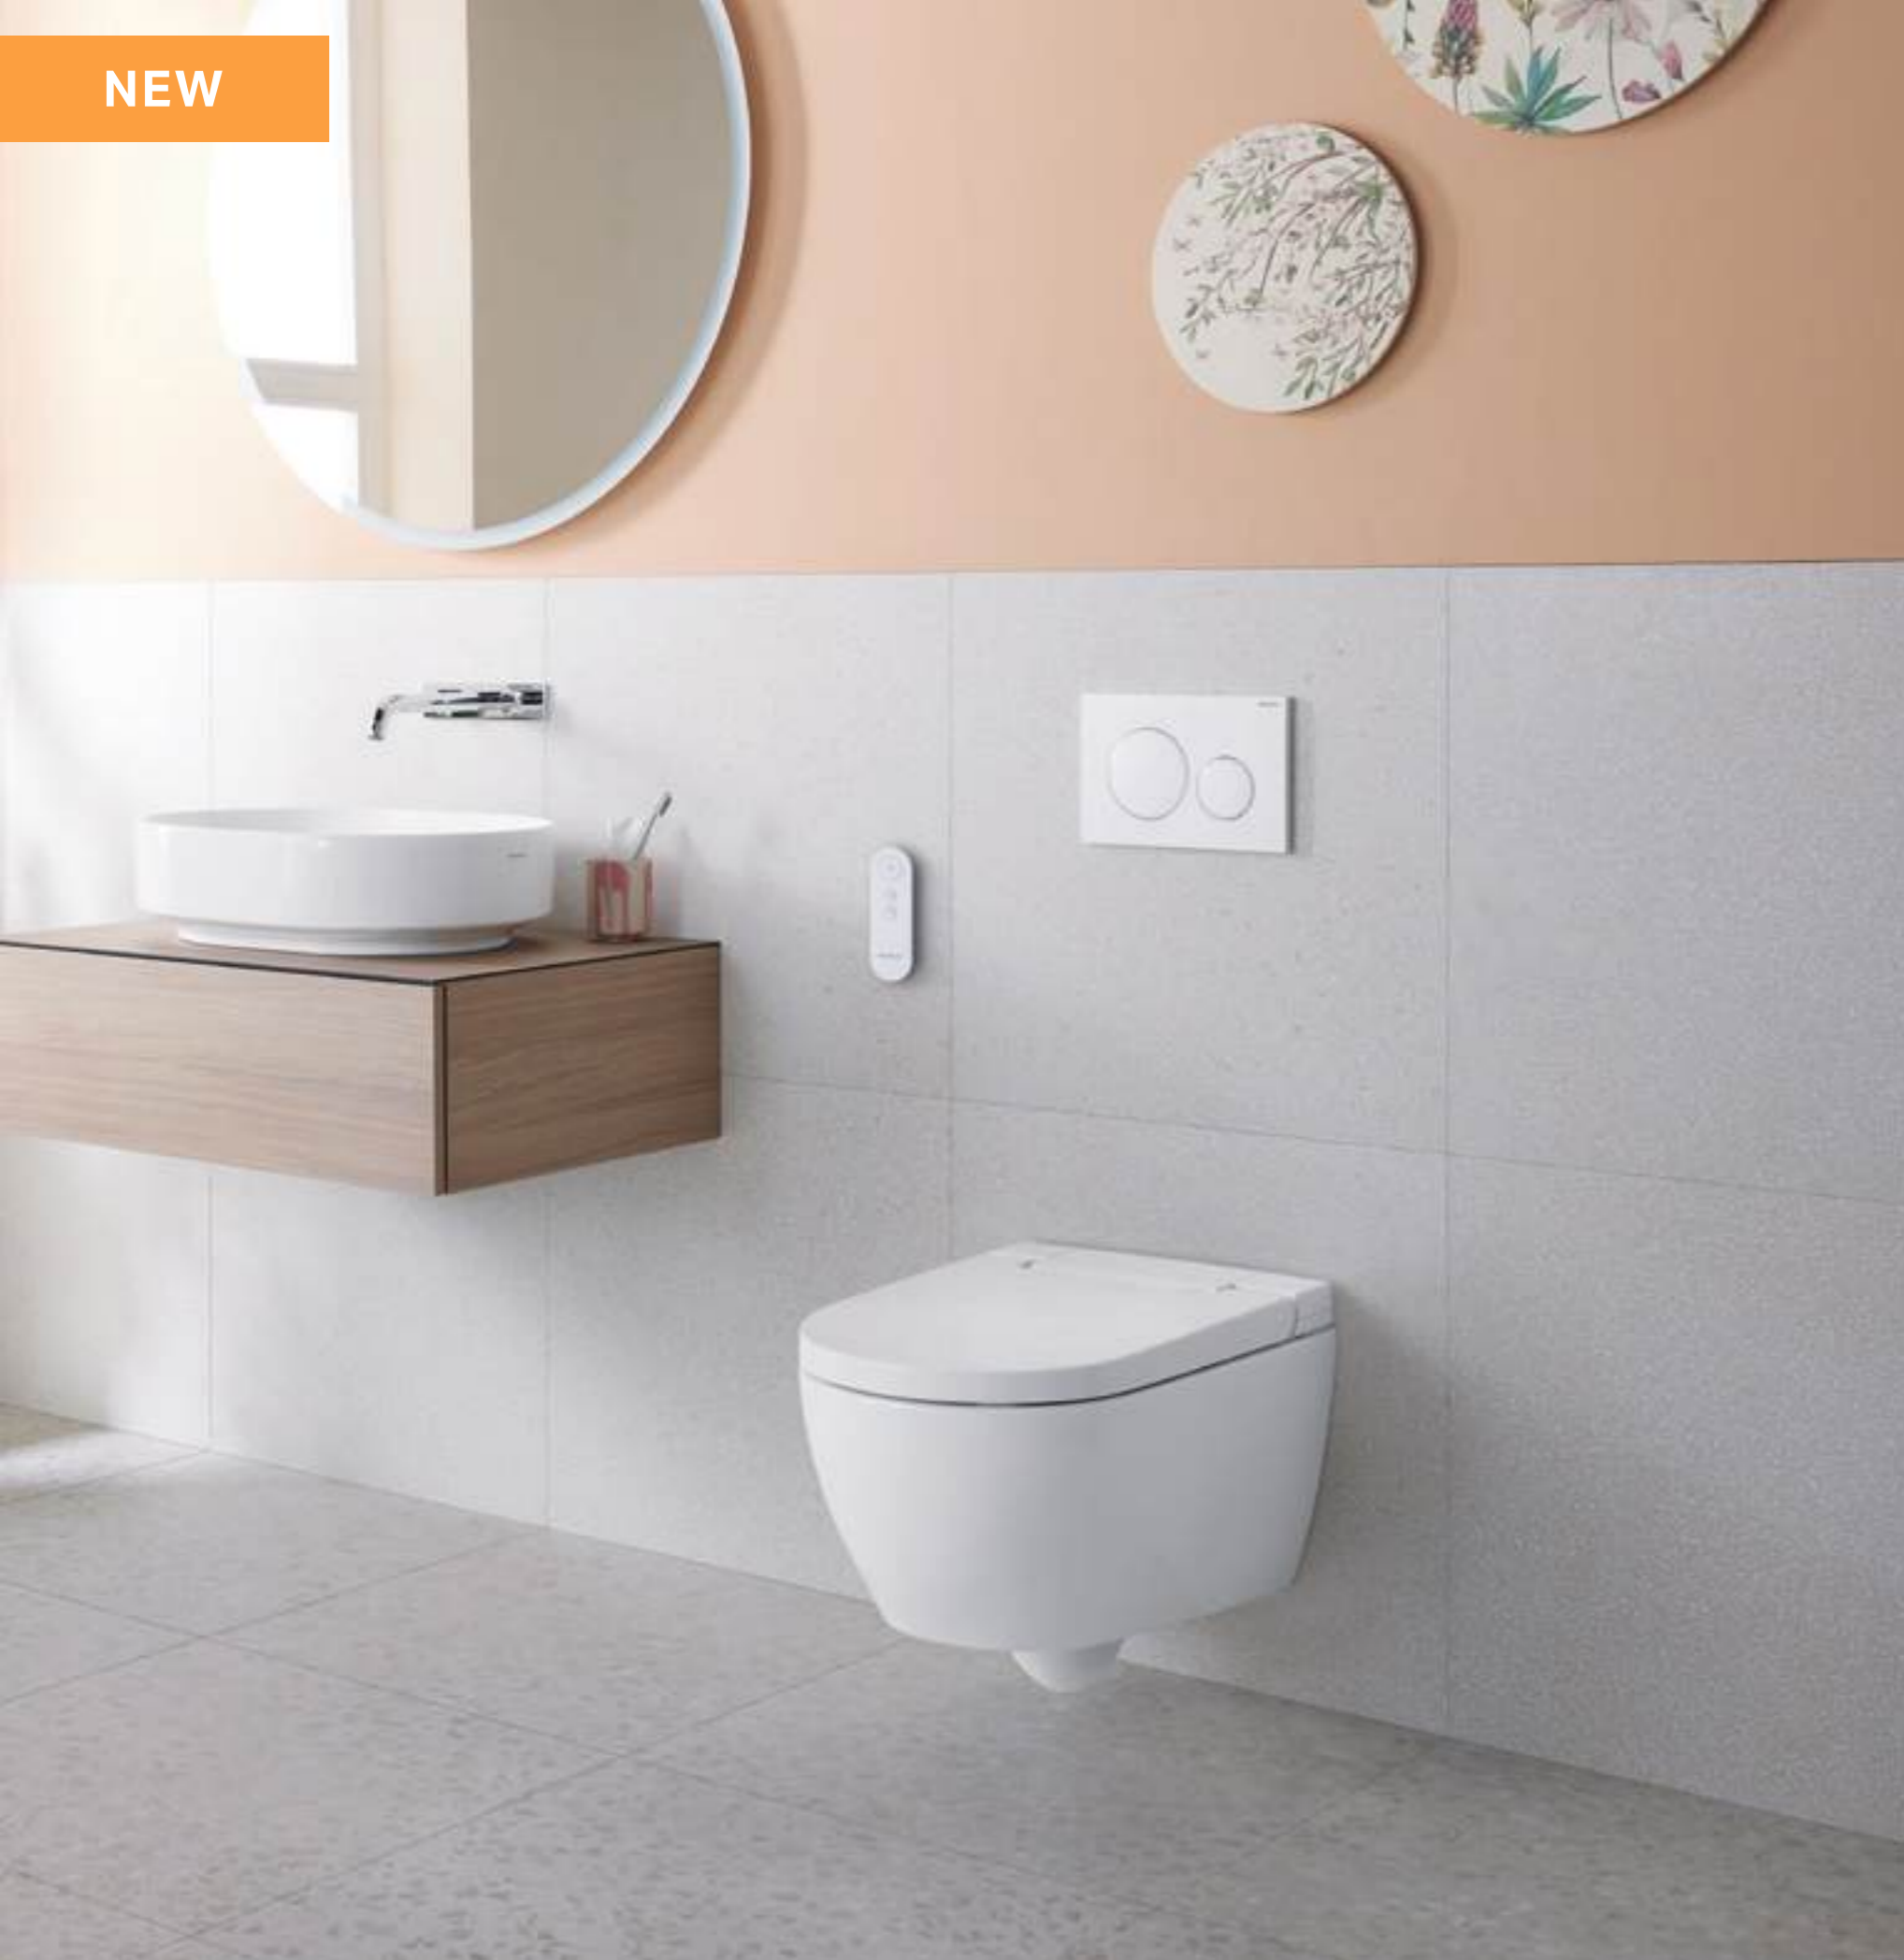

Cover: Black glass
Ceramic: White
- 

Cover: White glass
Ceramic: White
- 

Cover: Brushed stainless steel
Ceramic: White

GEBERIT AQUACLEAN TUMA WC ENHANCEMENT SOLUTION

The adaptable shower toilet seat features the same functions as the complete solution. Ideal for rented accommodation, since the enhancement solution can be quickly and easily installed on various existing WC ceramics without the need for any conversion work.

← Find the right enhancement solution for your ceramic appliance quickly and easily with the online ceramic calculator.

NEW

GEBERIT AQUACLEAN ALBA

PLEASANTLY SIMPLE

Introducing the AquaClean Alba shower toilet: Geberit's simple yet elegant addition to the AquaClean product family that makes for the perfect entry-level model. Its fundamental functions coupled with a sleek and elegant design make it the perfect addition to any bathroom. The new AquaClean Alba features the revolutionary and patented WhirlSpray shower technology. As for the effective TurboFlush technology, this ensures particularly quiet and thorough flushing out of the rimless WC ceramic appliance.