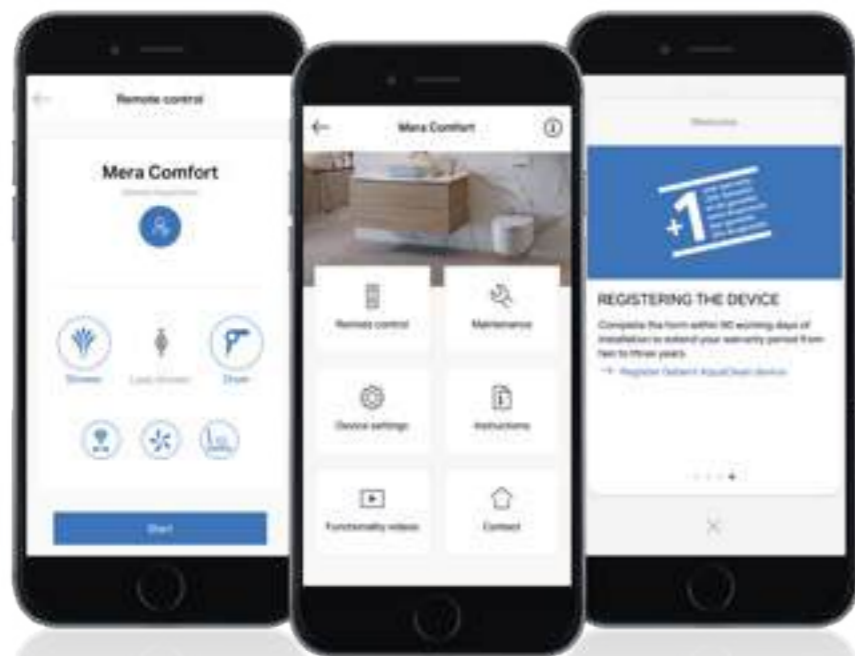

DIGITAL SUPPORT

MORE FLEXIBILITY FOR YOU

The Geberit Home app transforms any compatible smartphone into a remote control for AquaClean shower toilets. All functions can be carried out and saved via the app, and even software updates are quick and easy. The in-app video clips also provide ingenious tips and tricks for maintenance and care.

EXTENDED WARRANTY

Geberit offers a two-year end user warranty as standard from the time of installation. Provided the product has been installed and registered by an installation company, Geberit will extend the warranty period by one year. All you have to do is register the model you have purchased at www.geberit.co.uk/aquaclean-warranty or send the supplied warranty card to Geberit within 90 working days of the installation date.

HOME COMFORTS

If you have any problems with your AquaClean shower toilet, you can now get in contact with our Technical Team via the Home App, who can access your toilet remotely. All you have to do is provide the access code on your screen. In most cases any issues can be solved or identified in this way and an engineer is only called out when necessary.

↑ Smartphones are not just for operating the AquaClean shower toilets either – they can also be used to register devices in no time.