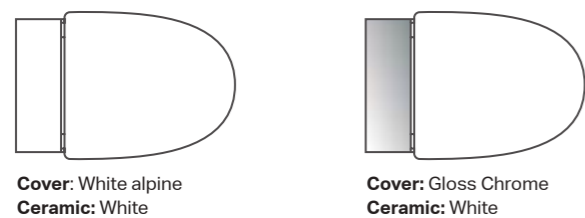

Cover: White alpine
Ceramic: White

Cover: Gloss Chrome
Ceramic: White

red dot award 2015
winner

GEBERIT AQUACLEAN SELA

BEAUTIFULLY CLEVER

With its purist, elegant design, Geberit AquaClean Sela is sure to become a firm favourite. The shower toilet is characterised by its clear expression of form, combined with the highest quality materials, such as the one-piece ceramic appliance. AquaClean Sela offers extremely simple, intuitive functions and integrates into virtually any bathroom without standing out as a shower toilet.