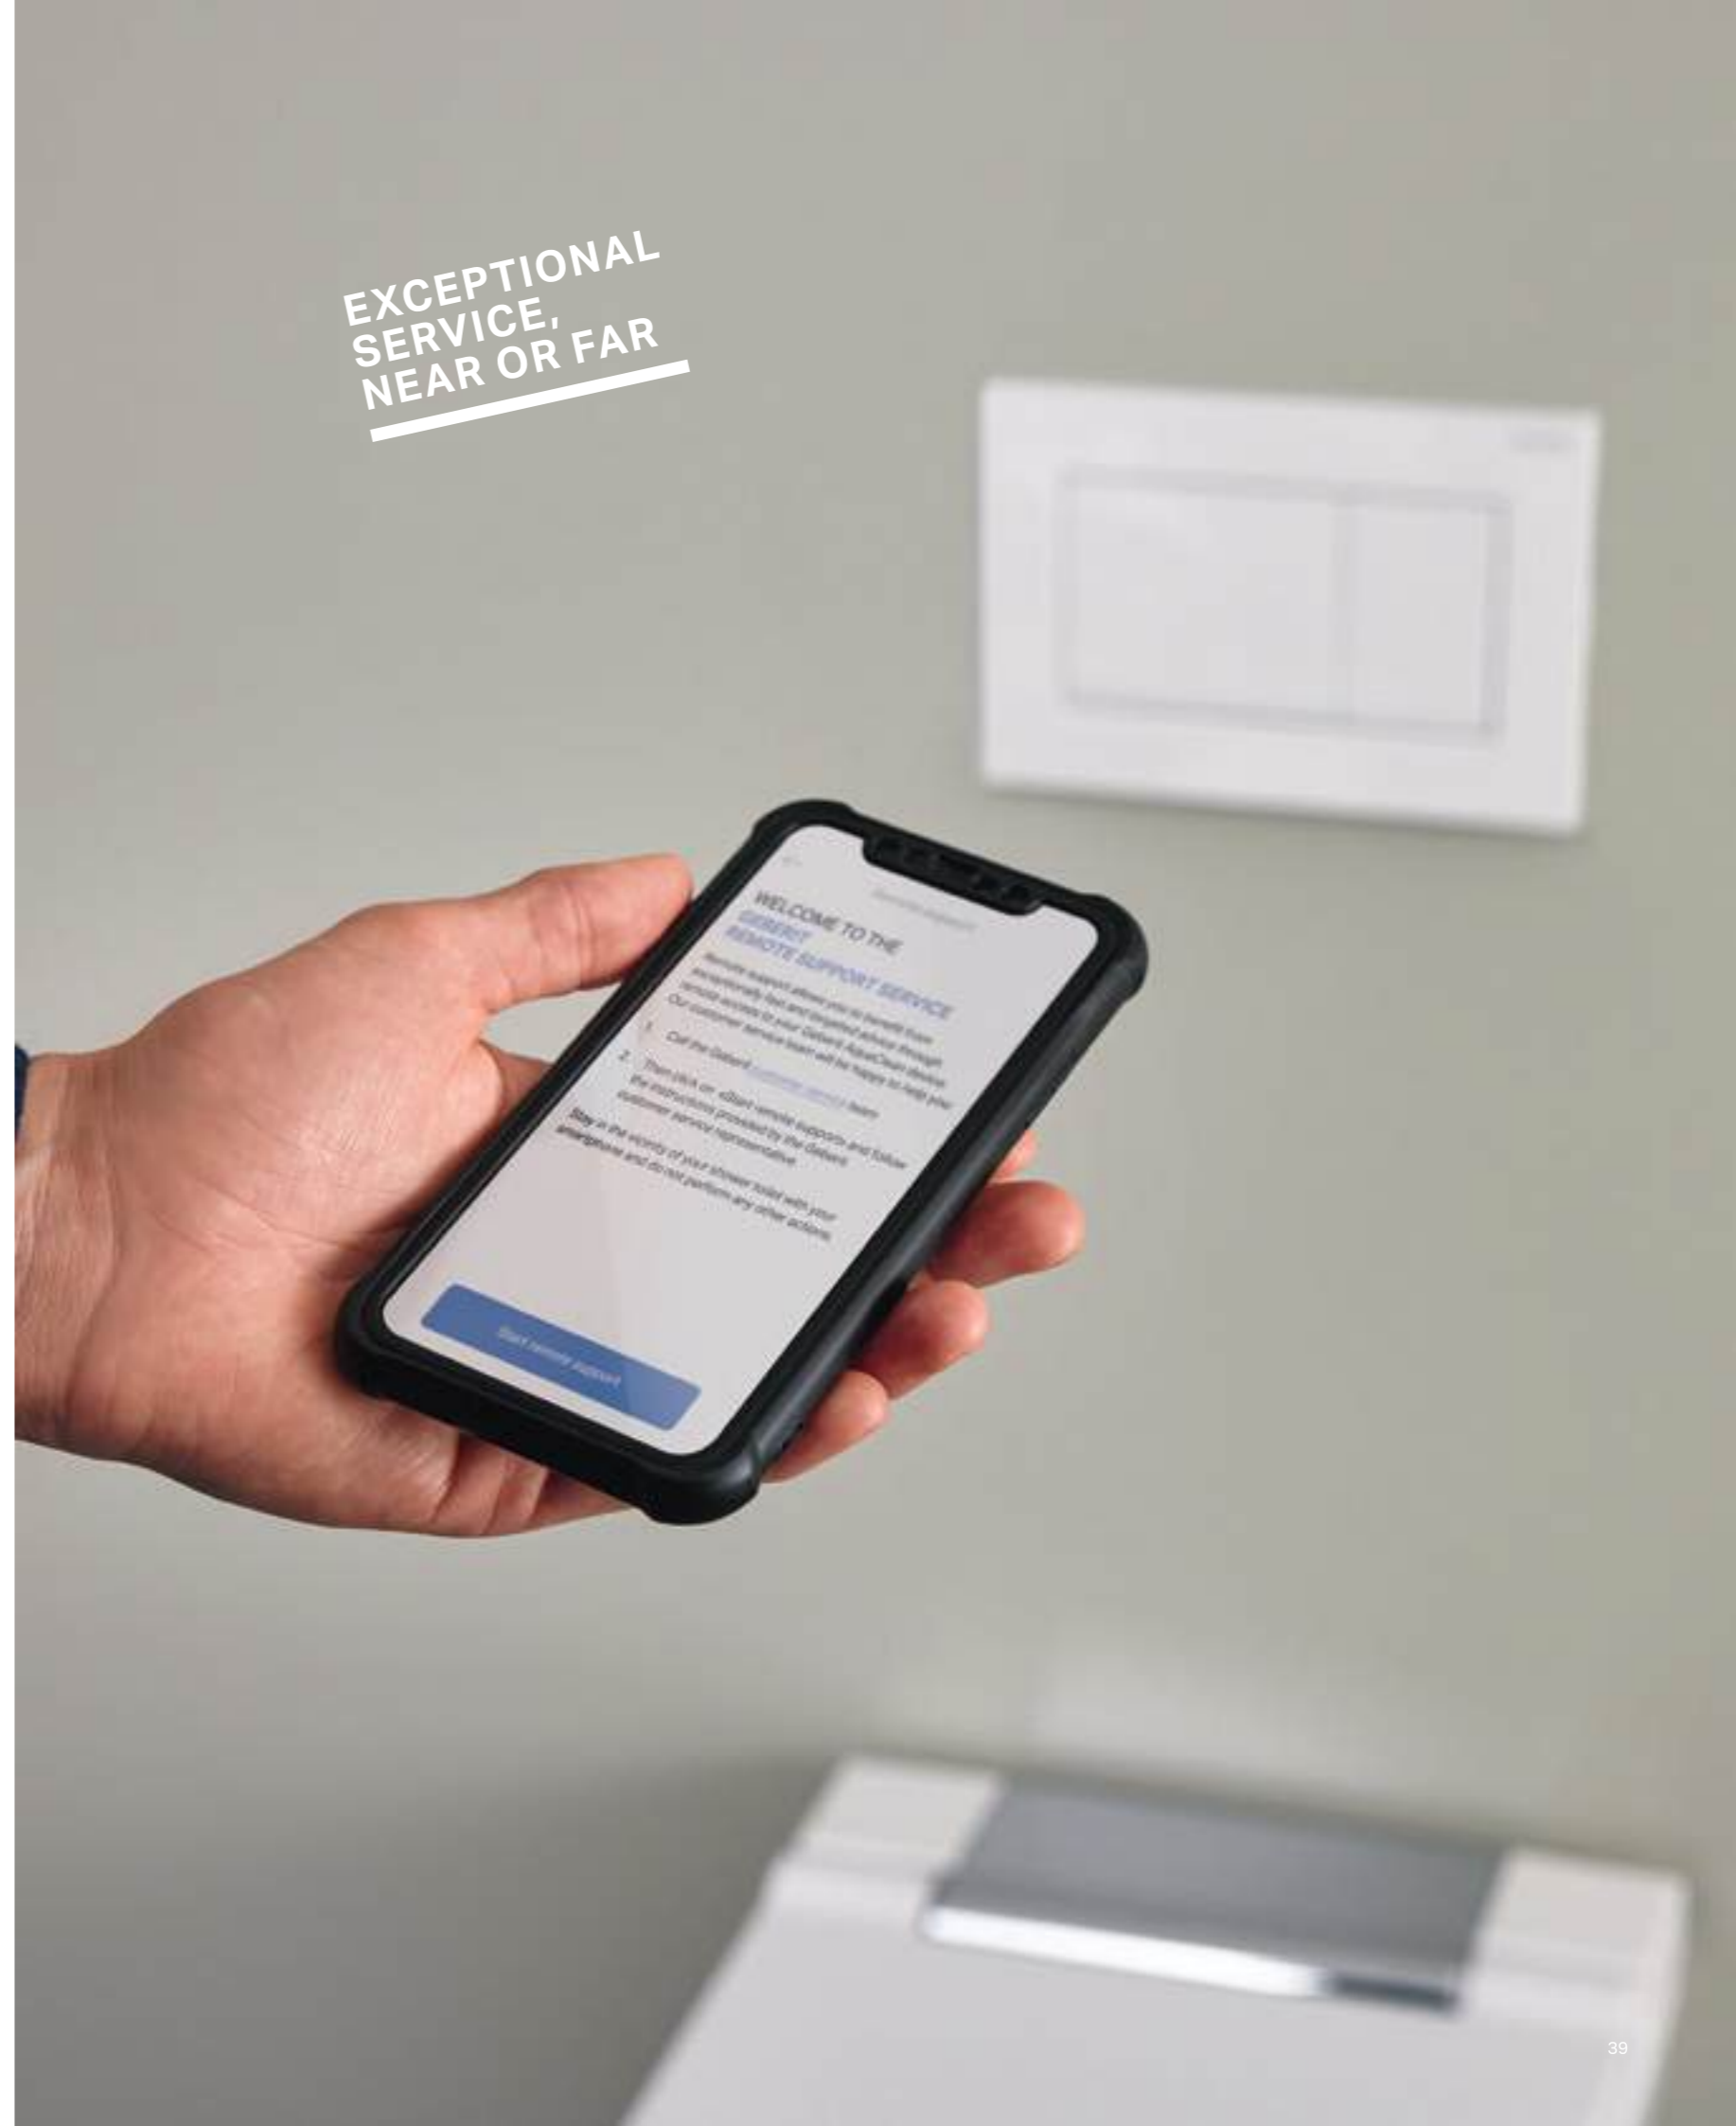

EXCEPTIONAL SERVICE, NEAR OR FAR