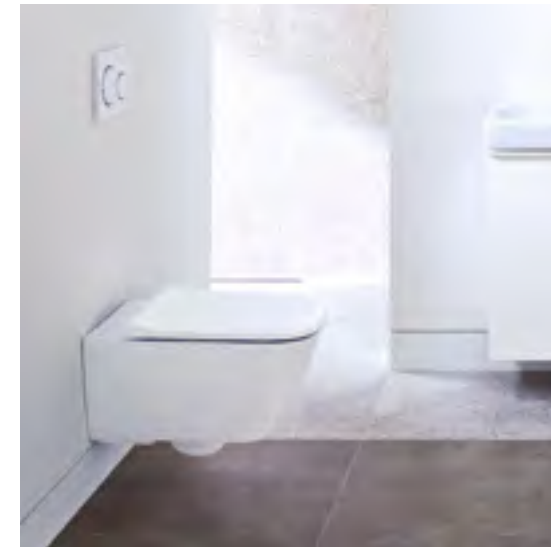

DESIGN

CLEANLINESS

SPACE-SAVING

Washbasins are available in a number of different sizes, to accommodate small spaces or family bathrooms.

The Smyle Square furniture range is vast, with washbasin cabinets, low cabinets, medium cabinets or a simple wall shelf, meaning you can mix and match the units, and style your bathroom to suit your space and needs. Integrated handles which match the colour of the units and a modern matt surface furniture come as standard for a clean line finish.

FURNITURE COLOURS

BODY/FRONT

-  Moisture resistant
-  Soft closing drawers
-  Compact option

The ceramic design of the toilets and bidets closely follows the design of the washbasins for a seamless modern bathroom style. With a choice of wall-hung or floor standing toilets with integrated Rimfree® technology, your bathroom becomes easier to clean and maintain.

Soft closing

Ground clearance

Quick Release

VARIFORM

The design of the Geberit VariForm washbasins is based on the four basic geometric shapes; round, rectangle, oval and ellipse. Choose your preferred style of washbasin and match it to the style of VariForm furniture to create a design that suits your individual taste.