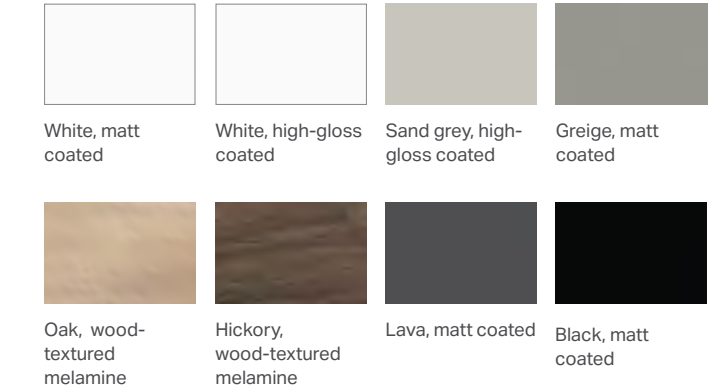

FURNITURE COLOURS

BODY/FRONT