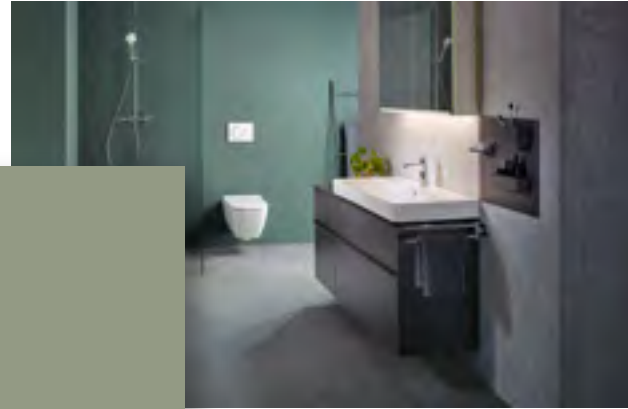

URBAN SANCTUARY