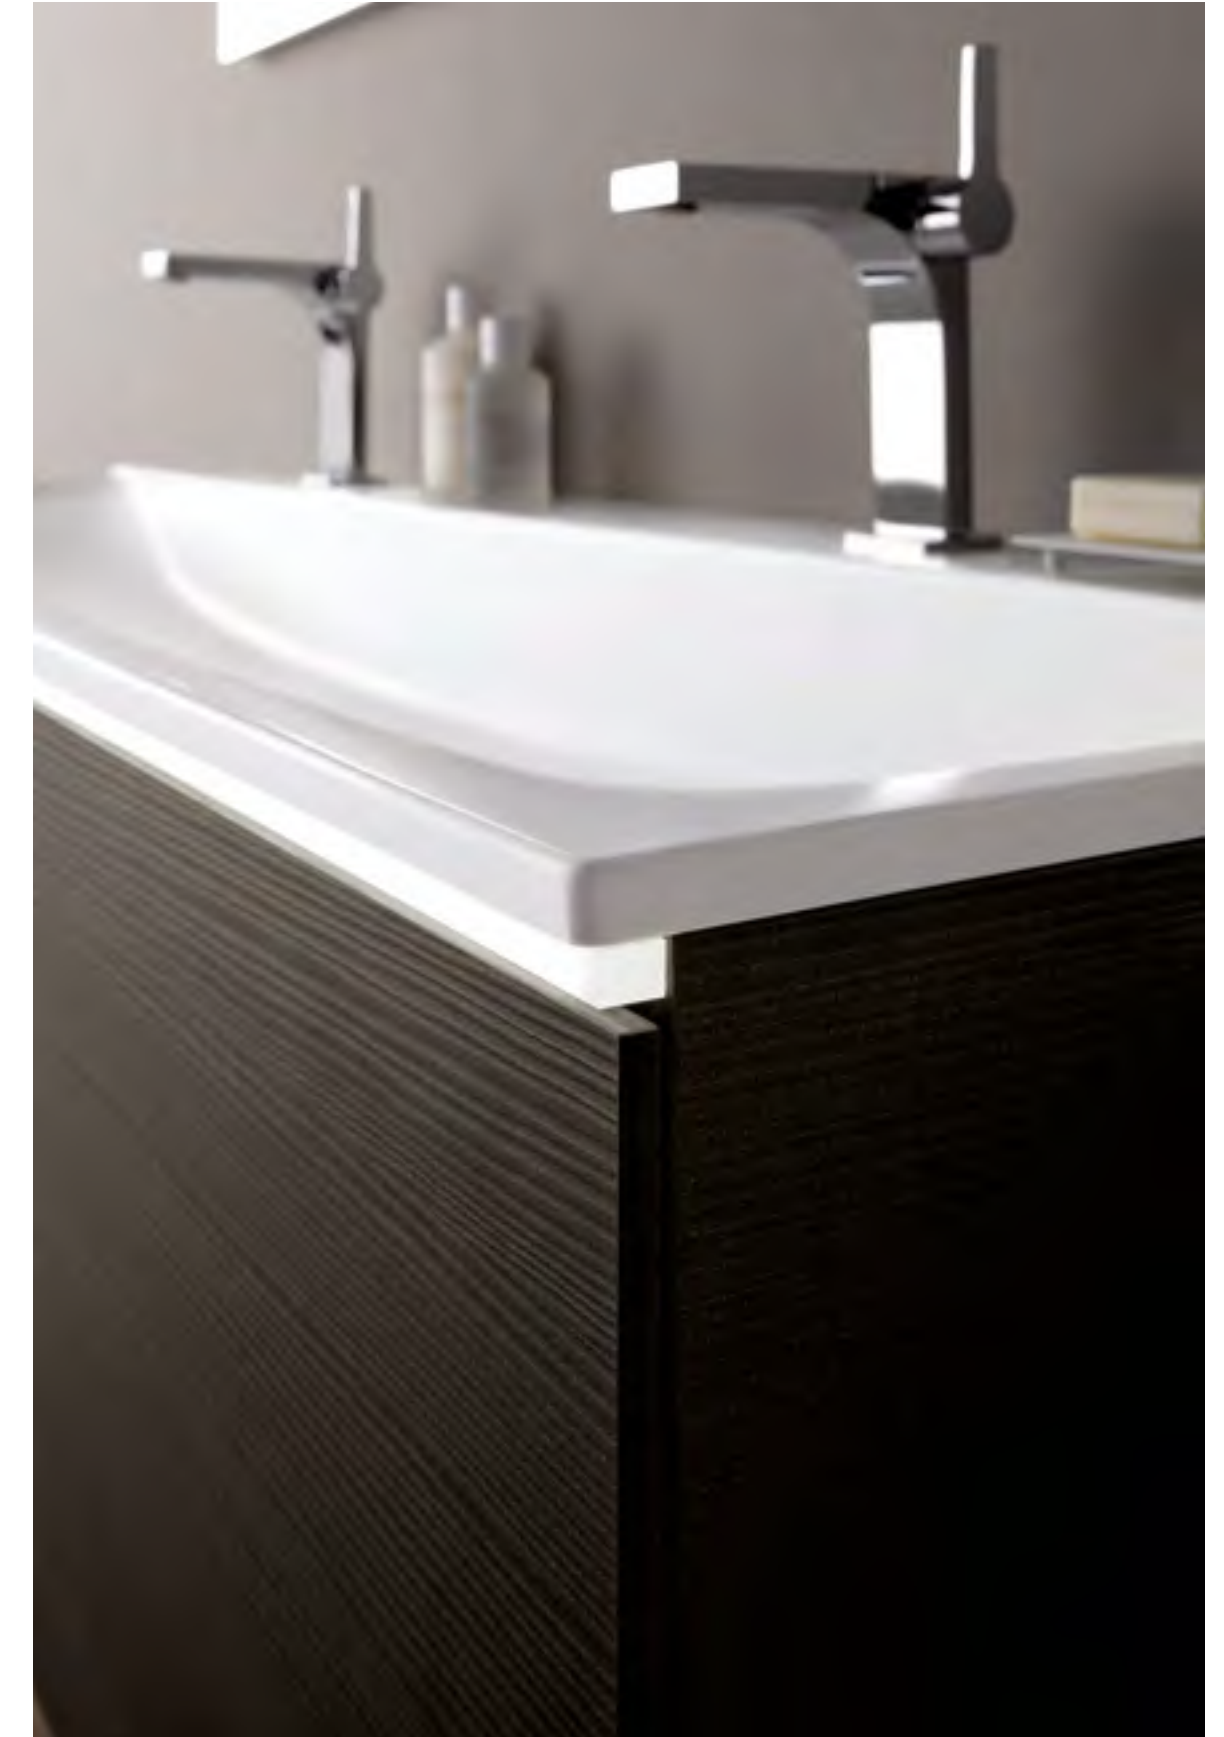

-  Hidden overflow
-  Keratect® glaze

Geberit Xeno² slim rim washbasins are made of the solid surface material Varicor®. Together with the matching bathroom furniture, they are a unique specification which features washbasin areas that are both spacious and lightweight in appearance.

Hidden overflow

Solid surface material

Geberit Xeno² bathroom furniture perfectly complements the ceramic range, creating a minimalist modern bathroom. Washbasin cabinets are soft close, push to open for ease of use and have a smart clean finish. The furniture has generous storage space, with practical features such as an internal mirror, anti-slip mats and integrated LED lighting. Glass covers finish off the top of the washbasin and side cabinets to protect the surface, and they perfectly match the inner shelves of the freestanding cabinets.