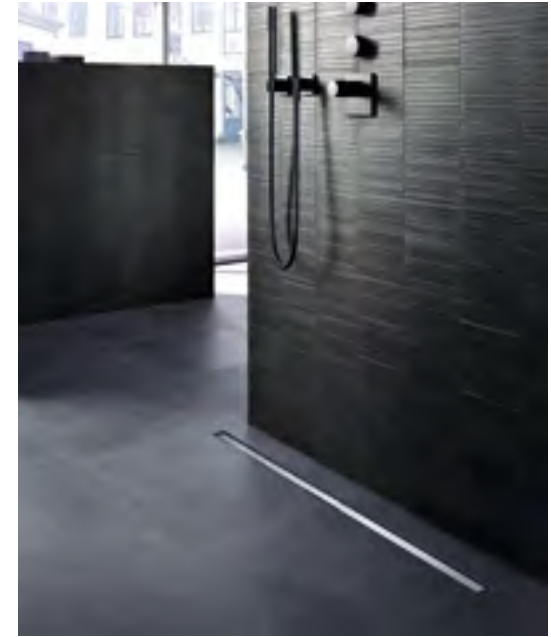

Mirror cabinets include a built in magnifying mirror as well as an interior power outlet with USB connection for recharging devices.

Now available in a variety of designs and sizes.

SHOWER SOLUTIONS

The Geberit Setaplano shower surface feels silky smooth and warm to the touch

The high quality solid surface material is easy to maintain, as any small defects and scratches can be easily buffed out.

The solid surface and the edgeless inlet are both easy to clean as no dirt can accumulate in the inlet area. For added hygiene the comb insert can also be removed and cleaned effortlessly.