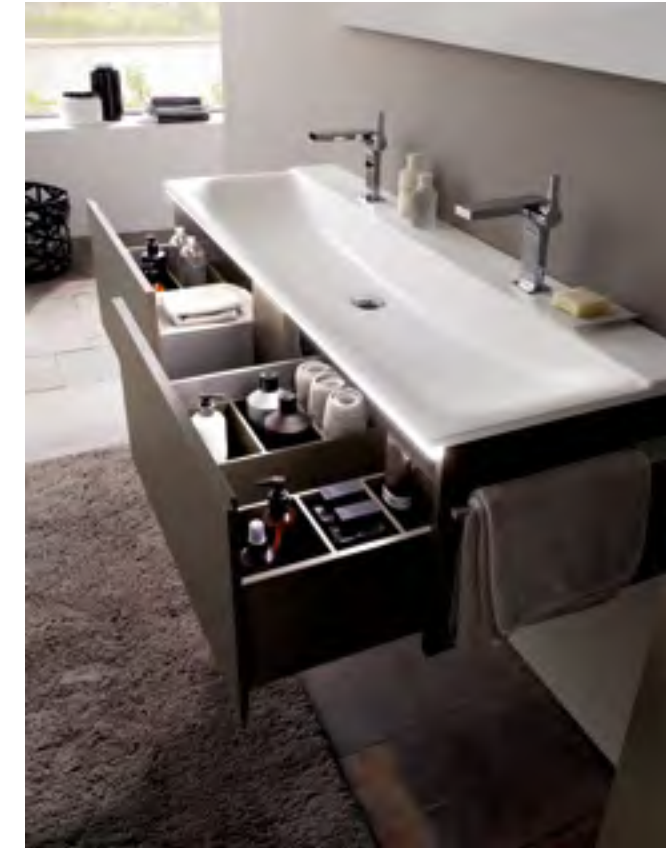

-  Hidden overflow
-  Keratect® glaze

Geberit Xeno² slim rim washbasins are made of the solid surface material Varicor®. Together with the matching bathroom furniture, they are a unique specification which features washbasin areas that are both spacious and lightweight in appearance.

Hidden overflow

Solid surface material

Geberit Xeno² bathroom furniture perfectly complements the ceramic range, creating a minimalist modern bathroom. Washbasin cabinets are soft close, push to open for ease of use and have a smart clean finish. The furniture has generous storage space, with practical features such as an internal mirror, anti-slip mats and integrated LED lighting. Glass covers finish off the top of the washbasin and side cabinets to protect the surface, and they perfectly match the inner shelves of the freestanding cabinets.