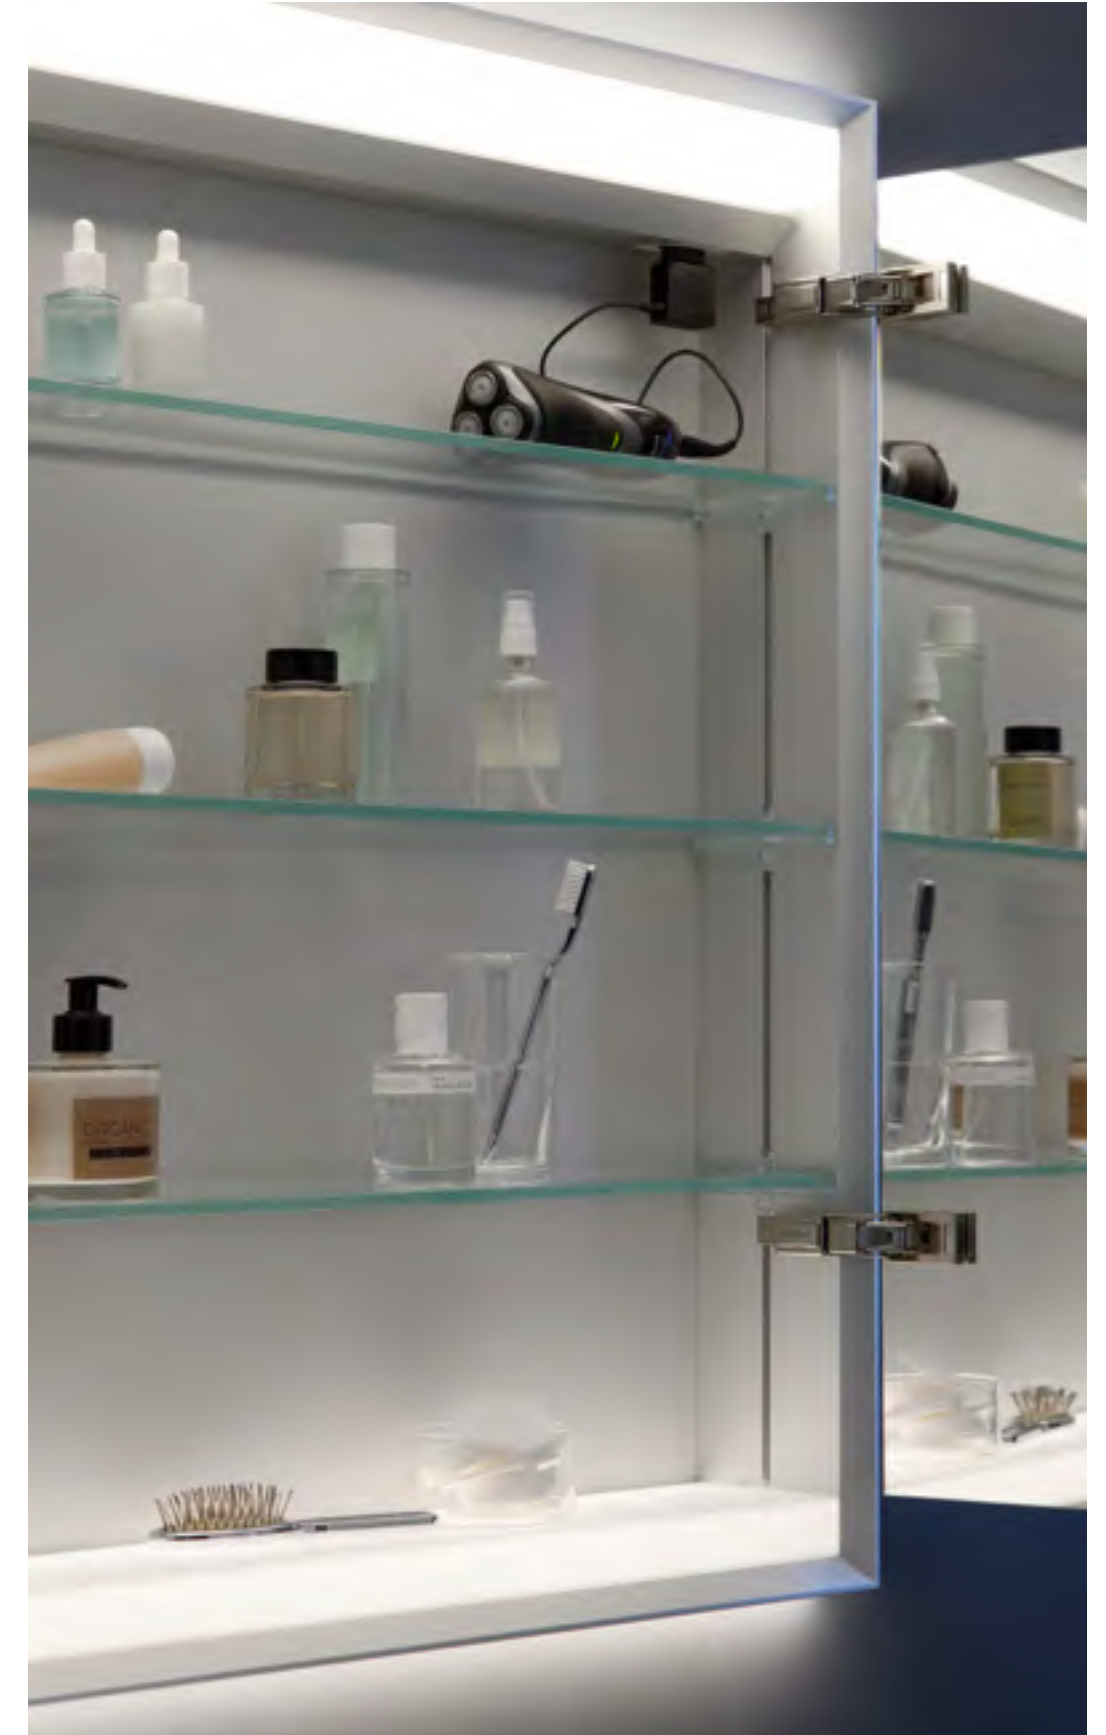

TAP FINISHES

Gloss Chrome

Matt Black

The Geberit ONE mirror cabinet is impressive thanks to its aesthetic and practical advantages and its barely visible projection, it disappears almost completely behind the wall and offers more freedom of movement at the washbasin, giving your bathroom a spacious feel.

EVERYTHING AT YOUR FINGERTIPS IN THE MIRROR CABINET

Geberit ONE mirror cabinets are available in a wide range of models for designing the bathroom completely according to your needs and personal tastes. The storage space is behind the wall, keeping it clear and tidy, and allowing you to move freely around the washbasin.

The mirror cabinets are available in two versions, either with mirrored doors or with short doors which have an open, lit niche at the bottom, meaning regularly used items remain within easy reach even when the mirror doors are closed.

The simple operation via touch, switch or app makes it easy to find the ideal lighting to suit you.

The innovative waste has been tailored to the design of the washbasins and is cleverly positioned at the back edge of the bowl to create more space in the drawers of the washbasin cabinet.