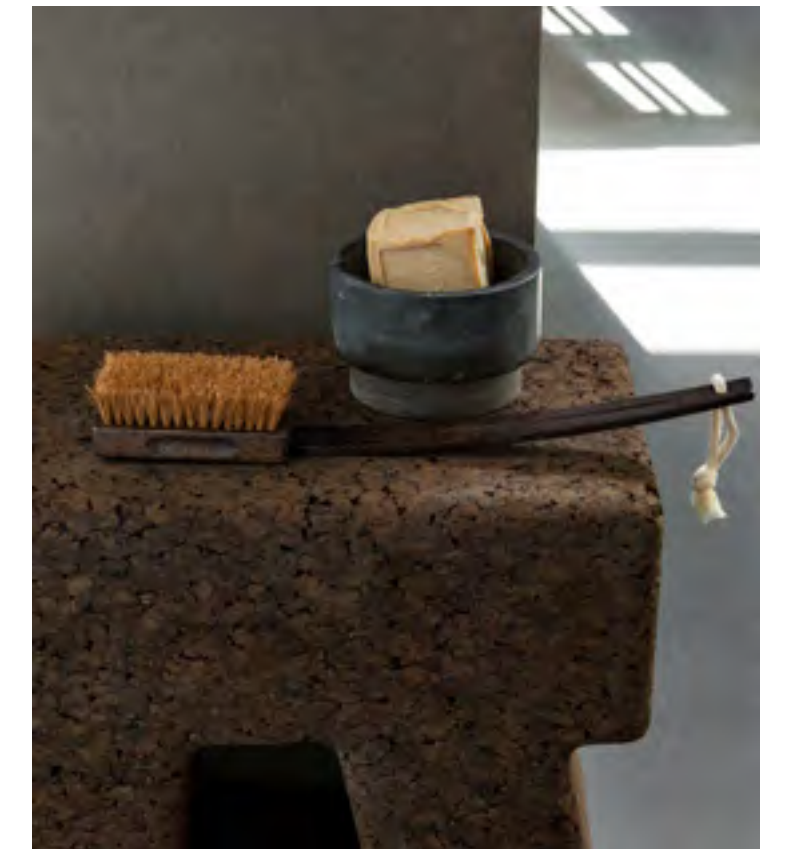

Hidden overflow

Keractec® glaze

QUALITY IN MANY FACETS CONTEMPORARY AND HIGHLY FUNCTIONAL DESIGN

The expanded Geberit ONE bathroom furniture range offers a variety of design possibilities. The clever push-to-open drawer mechanism and soft closing ensures quiet running and gentle opening and closing. The lay-on washbasins can not only be positioned centrally on the washtops, but also asymmetrically. All materials and surfaces are moisture resistant.