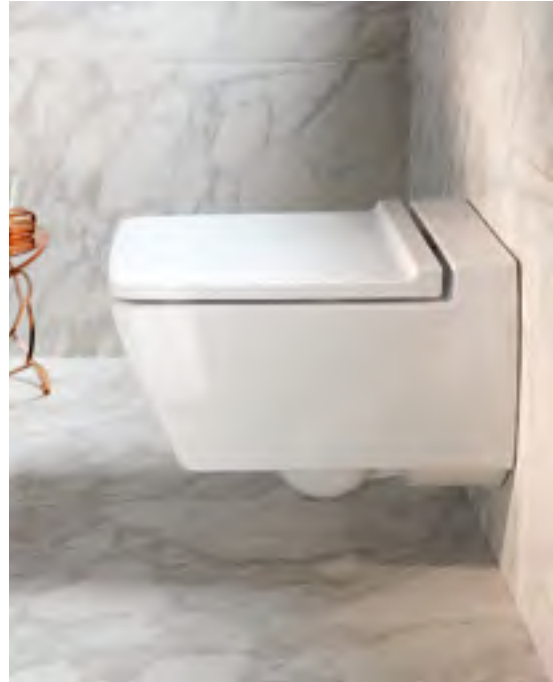

BLACK MARBLE

GEBERIT ONE washtop & side plate

WHITE MARBLE

GEBERIT ONE washtop & side plate

INNOVATIVE FEATURES

WALL-HUNG SOLUTIONS

VERY STRONG
Strength tested to bear a weight of up to 63 stone.

DURABLE
Installed 60 million times over the past 50 years,