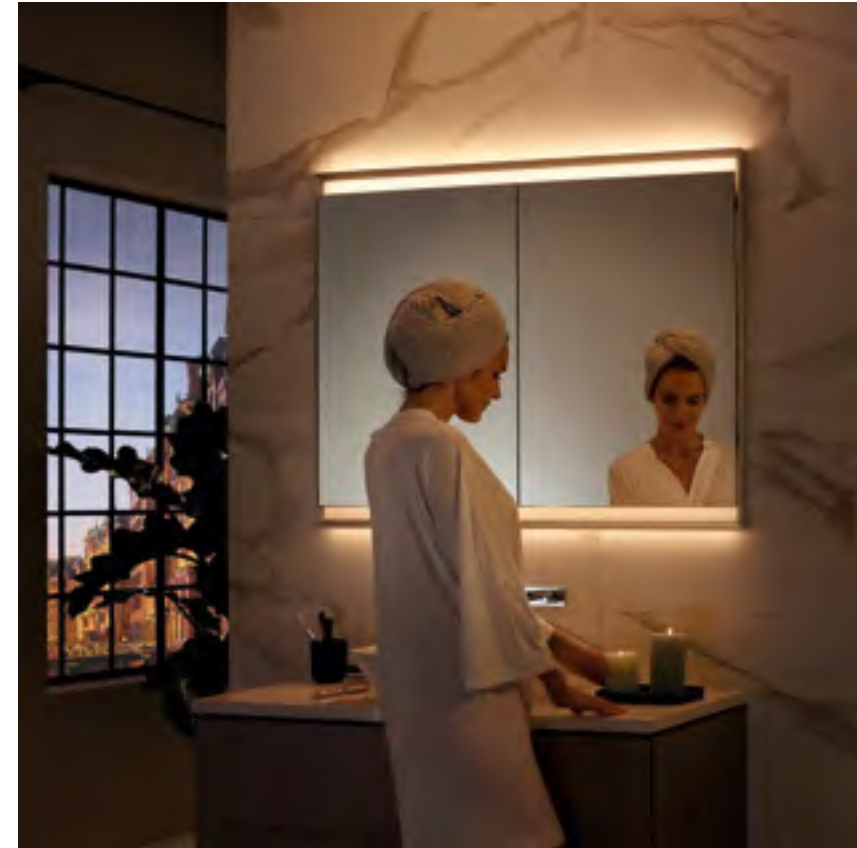

The Geberit ONE mirror cabinet is impressive thanks to its aesthetic and practical advantages and its barely visible projection, it disappears almost completely behind the wall and offers more freedom of movement at the washbasin, giving your bathroom a spacious feel.

EVERYTHING AT YOUR FINGERTIPS IN THE MIRROR CABINET

Geberit ONE mirror cabinets are available in a wide range of models for designing the bathroom completely according to your needs and personal tastes. The storage space is behind the wall, keeping it clear and tidy, and allowing you to move freely around the washbasin.

The mirror cabinets are available in two versions, either with mirrored doors or with short doors which have an open, lit niche at the bottom, meaning regularly used items remain within easy reach even when the mirror doors are closed.

RAYS OF LIGHT

Geberit ONE mirror cabinets with ComfortLight will give you the perfect lighting at any time of the day;

- **Standard light** - Bright and refreshing
- **Work light** - Fresh and clear
- **Candlelight** - Soft and flattering
- **Orientation light** - Discreet and calming

The simple operation via touch, switch or app makes it easy to find the ideal lighting to suit you.