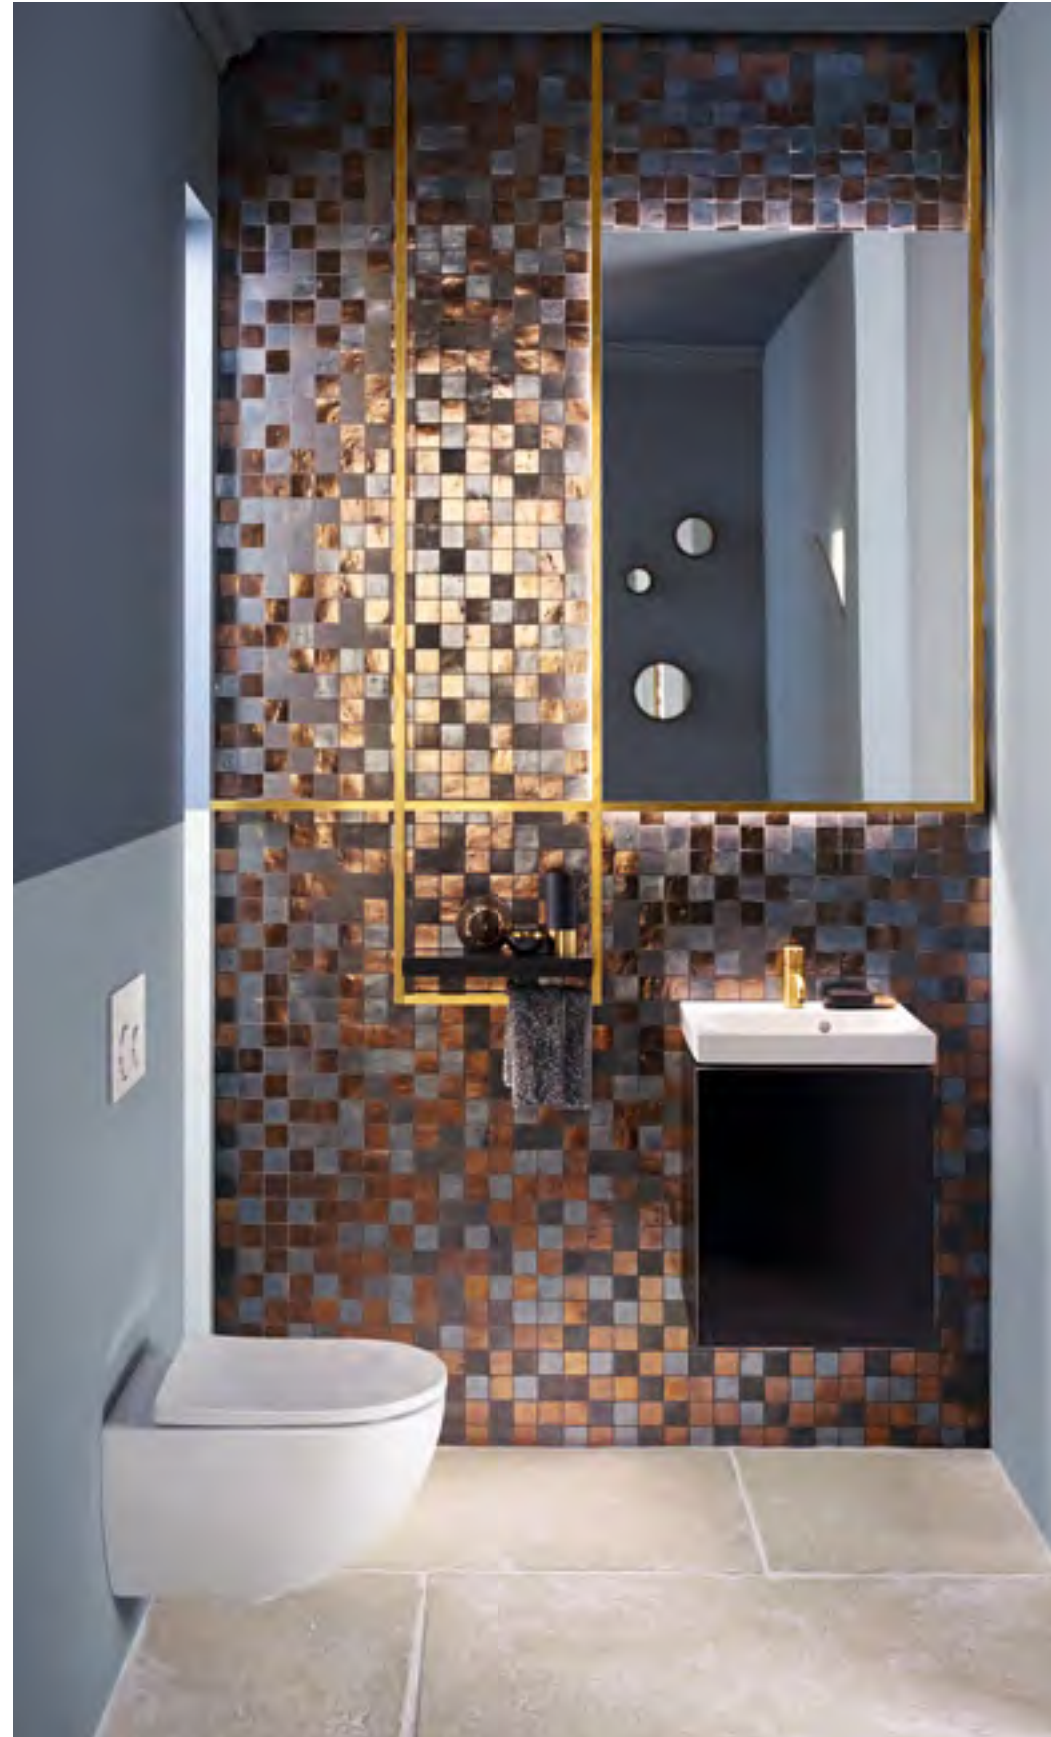

DESIGN

CLEANLINESS

USABILITY

The washbasins from the Geberit Acanto bathroom series have smooth shaped inner contours for a timeless look. They are available in a range of sizes and with the option of a standard or slim line rim, available with or without shelf surface.

The short projection basins within the series are the ideal choice for an ensuite bathroom or when space may be restricted.

Geberit Acanto bathroom furniture was designed after extensive research revealed consumers want the flexibility to choose bathroom products to suit the demands of their own lifestyle. Whether that be additional drawer space, under washbasin furniture, floor standing units or wall cabinets. The innovative wall cabinet features a built in magnifying mirror and LED lighting, as well a power socket, USB cable and handy storage boxes – all designed for ease of use and convenience.