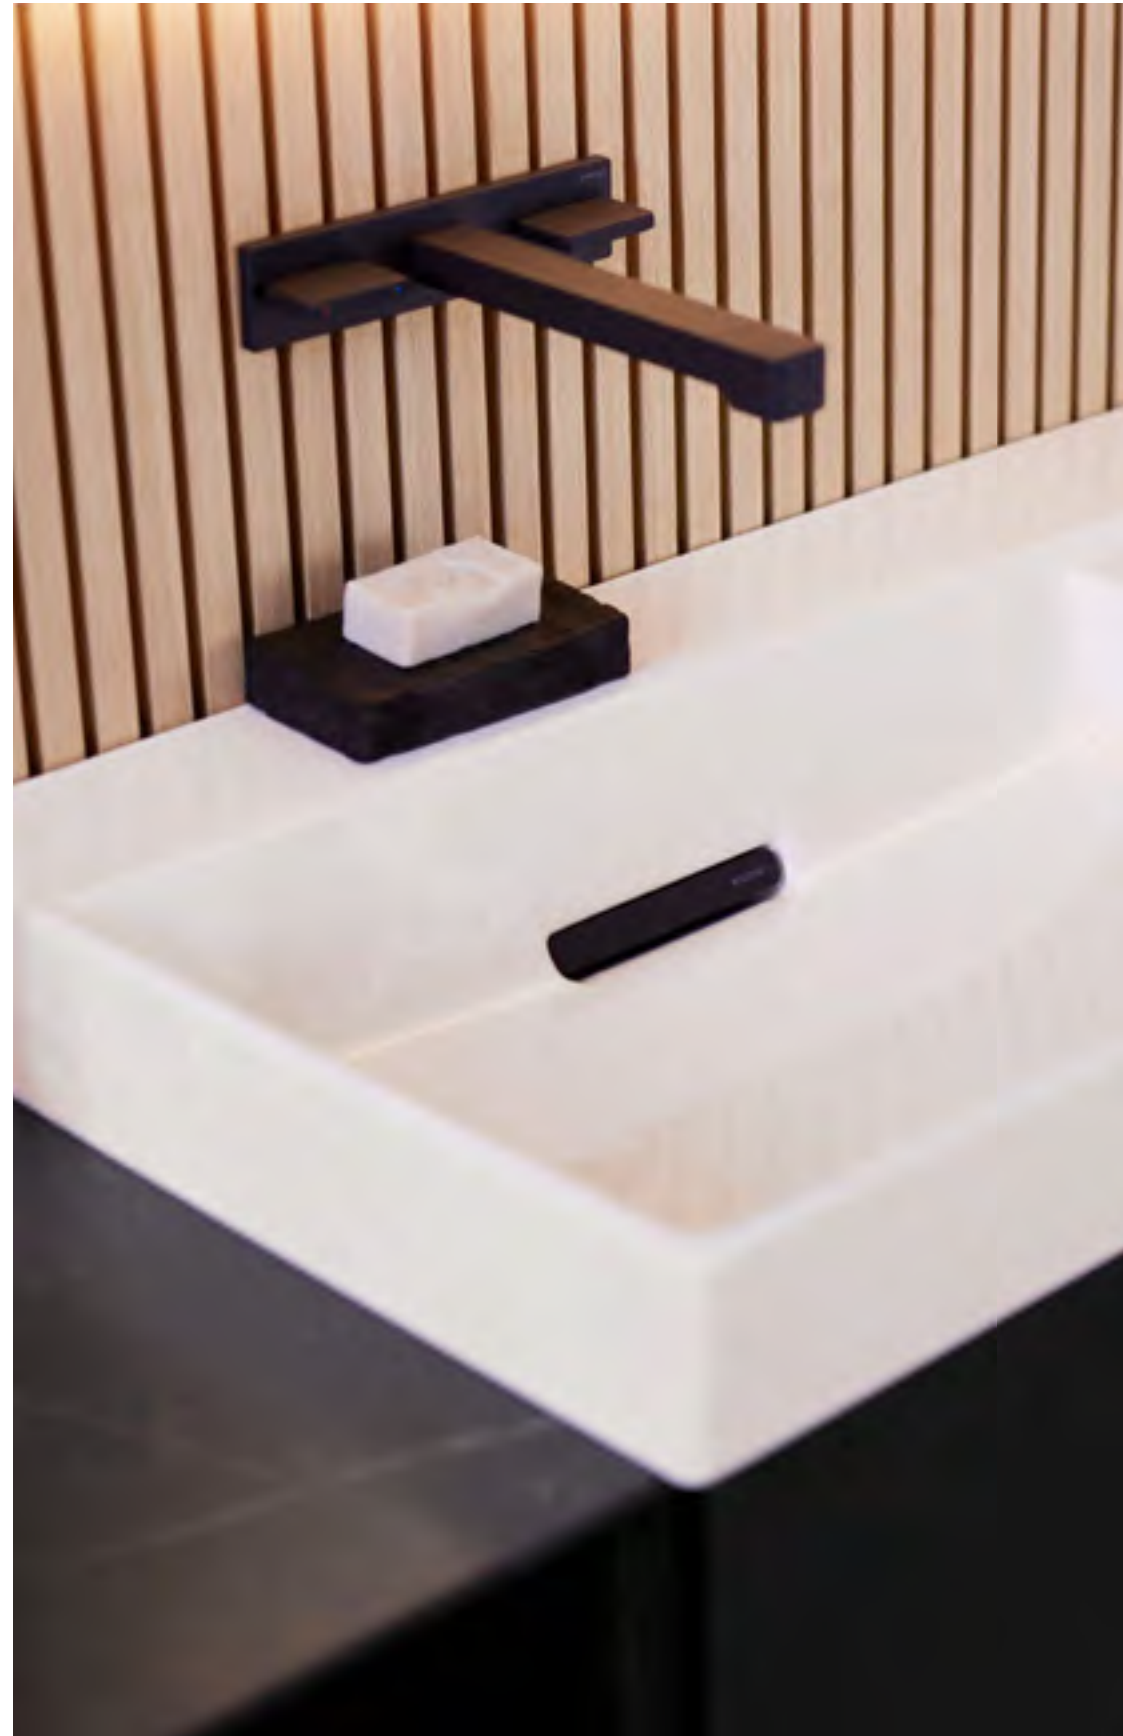

The innovative waste has been tailored to the design of the washbasins and is cleverly positioned at the back edge of the bowl to create more space in the drawers of the washbasin cabinet.

A magnetic attachment holds the cover exactly in position which can be removed with ease in order to clean the attached comb insert. The hidden overflow also allows the washbasin to be filled without risk of the water overflowing. Available in Gloss Chrome, Brushed Chrome, White Alpine and Matt Black.