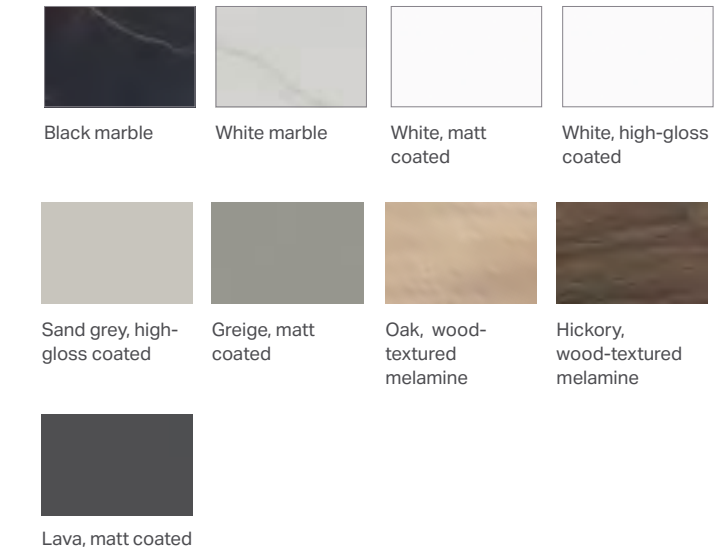

WASHTOPS

- Moisture resistant
- Soft closing doors and drawers
- Keractec® glaze