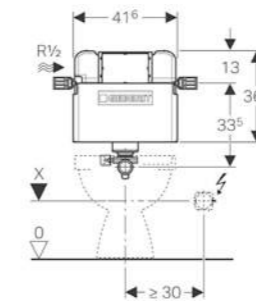

GEBERIT KAPPA CISTERNS, FRAMES & FLUSH PLATES

Geberit Kappa concealed cistern 15cm, 6/3 litres

Art. no.	Product Description
109.205.00.1	Installation height 82cm