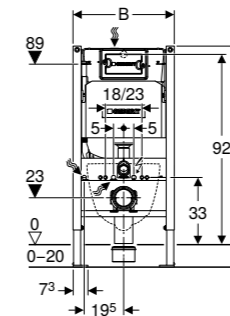

Geberit Delta concealed cistern 12cm, 6/3 litres
Art. no. 109.105.00.1 **Product Description** Installation height 112cm

GEBERIT DELTA CISTERNS & FRAMES

Geberit Duofix frame for wall-hung toilet with Delta cistern 12cm
Art. no. 458.118.21.2 **Product Description** Installation height 112cm, with Delta20 Flush plate gloss chrome plated
 458.151.21.1 Installation height 98cm, with Delta20 Flush plate gloss chrome plated

Geberit Duofix frame for wall-hung toilet with Delta cistern 12cm
Art. no. 458.119.21.2 **Product Description** Installation height 112cm, with Delta30 Flush plate gloss chrome plated
 458.152.21.1 Installation height 98cm, with Delta30 Flush plate gloss chrome plated