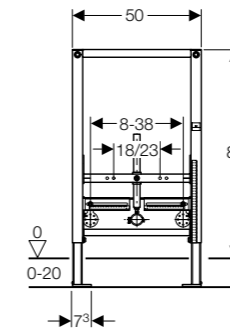

GEBERIT BIDET FRAMES

Geberit Duofix frame for bidet, 82cm, Universal

Art. no.	Product Description
111.543.00.1	With wall brackets, backplate elbows and chrome isolating valves

Geberit Duofix frame for washbasin, 82 - 98cm, deck-mounted tap