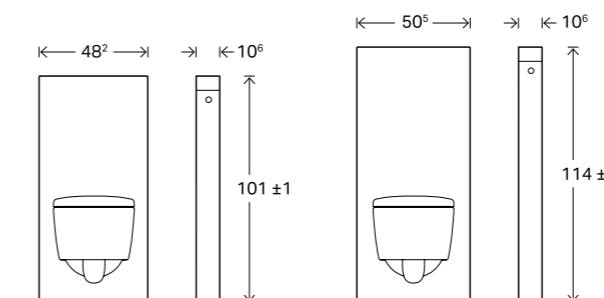

← Geberit Monolith and Geberit Monolith Plus are available in heights of 101 cm and 114 cm.

GEBERIT AQUACLEAN SHOWER TOILETS

WHIRLSPRAY SHOWER TECHNOLOGY
With an additional shower spray, the gentle lady shower ensures personal hygiene using pure water.