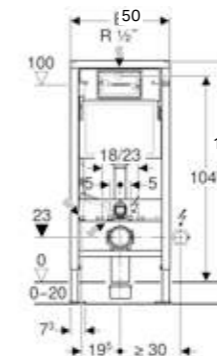

Geberit Duofix frame for wall-hung toilet, with Delta concealed cistern 12cm
Art. no. 458.132.00.1 **Product Description** Installation height 112cm