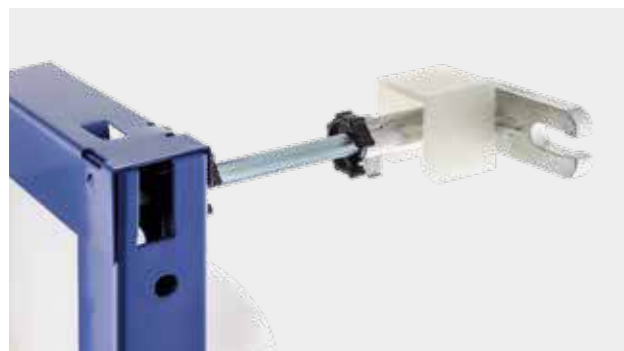

INSTALLATION TECHNOLOGY TRIED AND TESTED

Geberit Duofix provides you with a variety of design possibilities – whether it's used as a single element or in a system. The advantages of the sophisticated installation technology with infinitely variable positioning options come into full effect for everyday operations on building sites.

↑ Stepped setting of the outlet bend for the Geberit Duofix element for wall-hung toilet.

↑ Simple, precise height adjustment using position-holding feet.

↑ Predetermined positions for water and mains connections.

↑ Comfortable depth adjustment from the front thanks to the installation kit for direct anchoring on the building.

All Geberit Duofix installation elements are prepared at the plant so that they can be installed quickly at the building site and connected with the required water supply and drainage. The work can easily be carried out by a single person. Self-tapping screws are used to fasten the element to a frame structure on a lightweight wall. Geberit provides an installation kit for direct anchoring on the building structure which you can use to comfortably set the depth adjustment from the front.