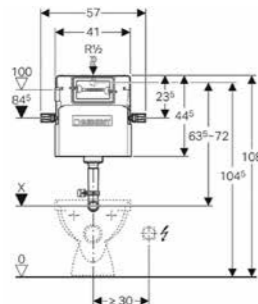

Geberit Delta concealed cistern 12cm, 6/3 litres
Art. no. 109.105.00.1 **Product Description** Installation height 112cm