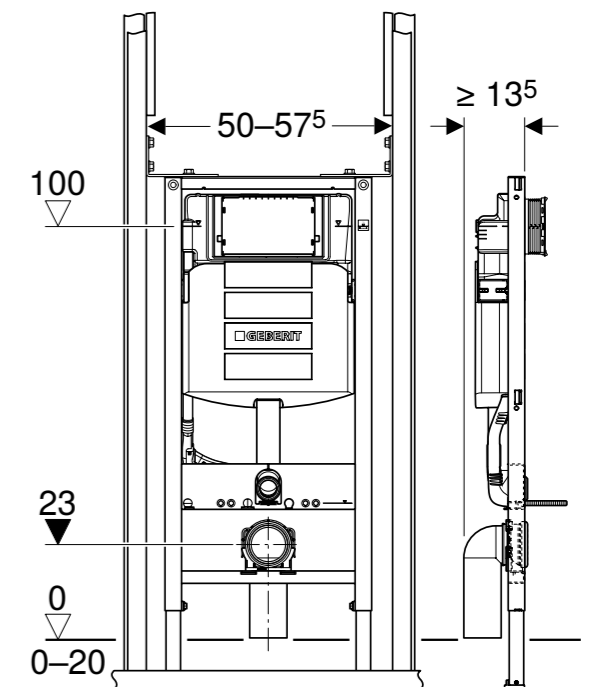

DRYWALL INSTALLATION

Geberit Duofix installation elements are suitable for all drywall construction situations with a drywall system. It is possible to create complete room height prewalls or partition walls.