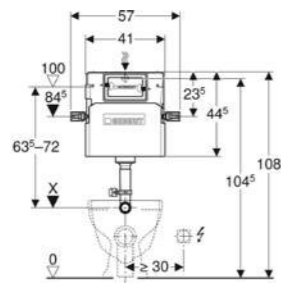

Geberit Delta concealed cistern 12cm, 6/3 litres
Art. no. 109.104.21.2 **Product Description** With Delta30 flush plate gloss chrome plated