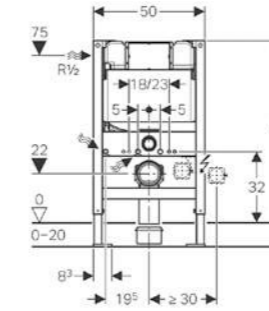

Geberit Duofix toilet frame with Kappa cistern 15cm, 6/3 litres

Art. no.	Product Description
111.260.00.3	Installation height 82cm