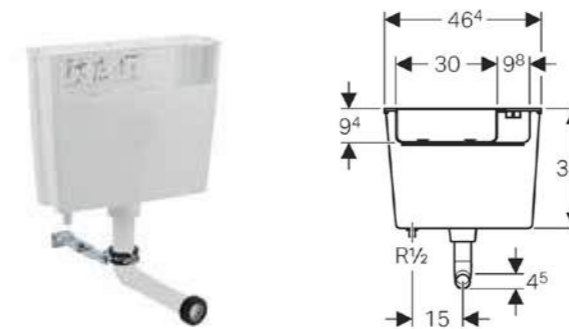

W 24.6 / H 16.4 / D 3.1cm

115.125.11.5
White alpine

115.125.21.5
Gloss chrome plated

115.125.46.5
Matt chrome plated

GEBERIT CISTERNS, FRAMES & FLUSH BUTTONS FOR LOW-HEIGHT

Geberit low-height cistern, 6/3 litres, pneumatic flush actuation for single or dual flush buttons