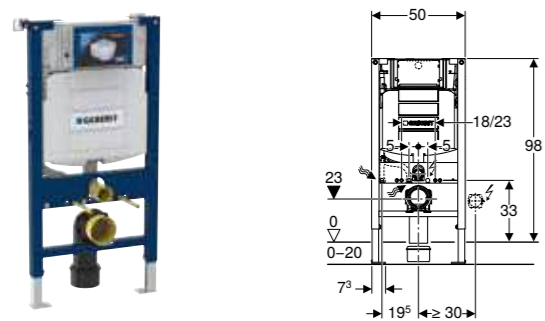

Geberit Duofix toilet frame with Sigma cistern 12cm

Art. no.	Product Description
111.911.00.3	Installation height 98cm