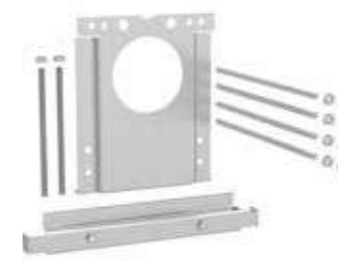

Geberit Duofix stud brackets

Art. no.	Product Description
111.869.00.1	For fastening Duofix frames between two studs at an interval of 50-57.5cm

Reinforcing sheet for drywall construction, for Geberit Duofix frame for wall-hung toilet, width 50cm