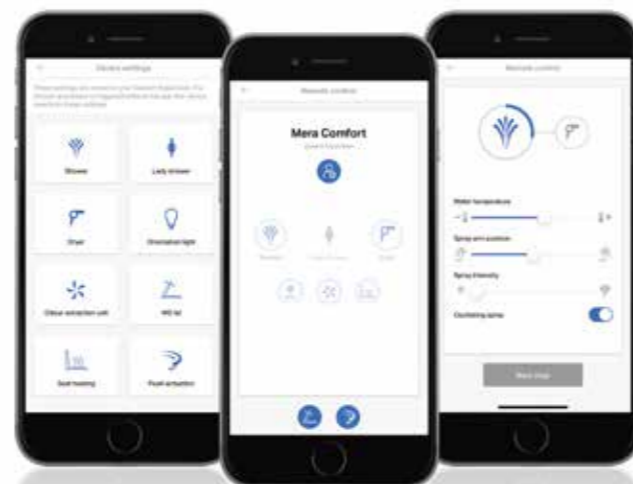

www.geberit-aquaclean.com/comfort

DOWNLOAD THE GEBERIT HOME APP TODAY

Introducing the Geberit Home App, the convenient all-in-one system to access all your AquaClean needs.

FEATURES INCLUDE:

- Operate your AquaClean with your smartphone
- Configure personal settings on your AquaClean
- Use your personal settings on any AquaClean around the world
- Access helpful videos and information for care and maintenance
- Access the user manual at the touch of a button
- Troubleshoot your AquaClean remotely
- Contact the AquaClean Chatbot any time if you have a question
- Order consumables for your AquaClean
- Contact our Technical Support team for personalised assistance
- Register your AquaClean for its extended warranty
- Receive notifications to your phone when your AquaClean needs attention

DOWNLOAD FROM THE APP STORE OR GOOGLE PLAY

Scan the QR code

App Store

Play Store

← All the latest features and benefits at your fingertips.

EVERYTHING AT YOUR FINGERTIPS WITH THE CONTROL APP

The Geberit Control App makes life so much easier for service technicians, facility managers and plumbers alike. Geberit toilet and urinal flush controls, washbasin taps and other products for semi-public and public facilities can be connected to a smartphone via Bluetooth®.

Geberit Control App

SIMPLE DOWNLOAD FOR IOS AND ANDROID

The free Geberit Control App is available to download from the App Store for iOS or from the Play Store for Android.

App Store

Play Store

SMART CONTROLS

The Geberit Control App is compatible with a wide range of Geberit products. This intuitive app makes it possible to change device settings, read device information and carry out maintenance work via Bluetooth®.