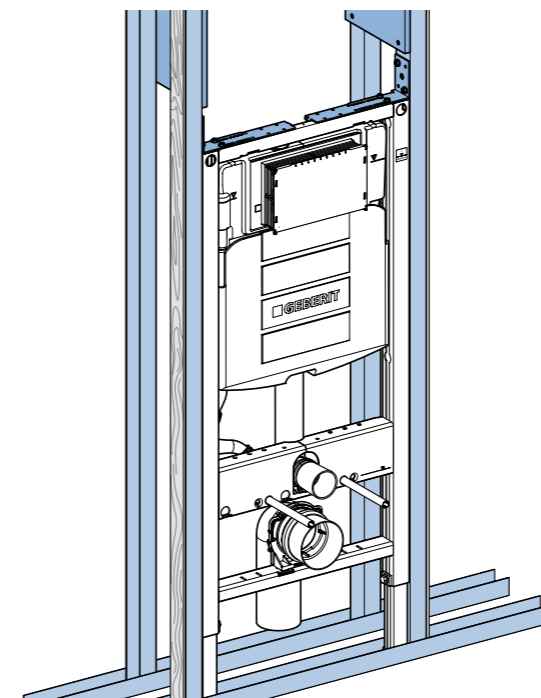

DRYWALL INSTALLATION

Geberit Duofix installation elements are suitable for all drywall construction situations with a drywall system. It is possible to create complete room height prewalls or partition walls.