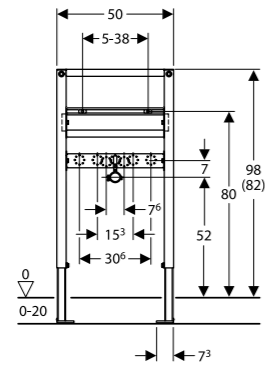

GEBERIT BIDET FRAMES

Geberit Duofix frame for bidet, 82cm, Universal

Art. no.	Product Description
111.543.00.1	With wall brackets, backplate elbows and chrome isolating valves

Geberit Duofix frame for washbasin, 82 - 98cm, deck-mounted tap