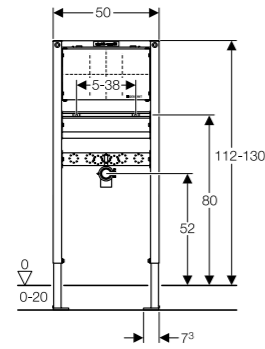

GEBERIT WASHBASIN FRAMES

Geberit Duofix frame for washbasin, 112 - 130cm, wall-mounted tap, concealed

Art. no.	Product Description
111.493.00.1	With PreWall brackets, backplate elbows and chrome isolating valves
111.567.00.1	130cm washbasin, wall mounted tap with concealed function box
111.568.00.1	130cm washbasin, wall mounted tap with concealed function box and concealed trap