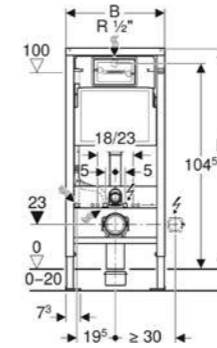

Geberit Delta concealed cistern 12cm, 6/3 litres
Art. no. 109.105.00.1 **Product Description** Installation height 112cm

GEBERIT DELTA CISTERNS & FRAMES

Geberit Duofix frame for wall-hung toilet with Delta cistern 12cm
Art. no. 458.118.21.2 **Product Description** Installation height 112cm, with Delta20 Flush plate gloss chrome plated
 458.151.21.1 Installation height 98cm, with Delta20 Flush plate gloss chrome plated