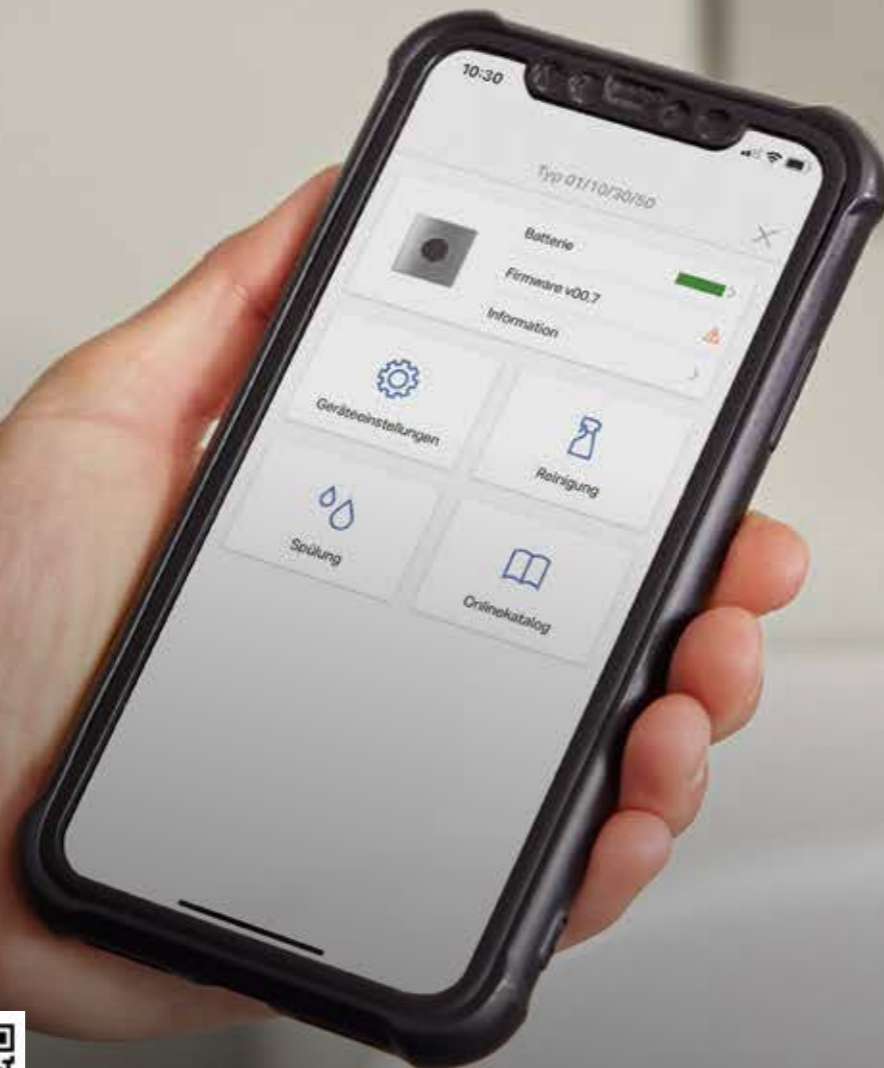

www.geberit-aquaclean.com/comfort

DOWNLOAD THE GEBERIT HOME APP TODAY

Introducing the Geberit Home App, the convenient all-in-one system to access all your AquaClean needs.

FEATURES INCLUDE:

- Operate your AquaClean with your smartphone
- Configure personal settings on your AquaClean
- Use your personal settings on any AquaClean around the world
- Access helpful videos and information for care and maintenance
- Access the user manual at the touch of a button
- Troubleshoot your AquaClean remotely
- Contact the AquaClean Chatbot any time if you have a question
- Order consumables for your AquaClean
- Contact our Technical Support team for personalised assistance
- Register your AquaClean for its extended warranty
- Receive notifications to your phone when your AquaClean needs attention

DOWNLOAD FROM THE APP STORE OR GOOGLE PLAY

Scan the QR code

App Store

Play Store

← All the latest features and benefits at your fingertips.

EVERYTHING AT YOUR FINGERTIPS WITH THE CONTROL APP

The Geberit Control App makes life so much easier for service technicians, facility managers and plumbers alike. Geberit toilet and urinal flush controls, washbasin taps and other products for semi-public and public facilities can be connected to a smartphone via Bluetooth®.

Geberit Control App

SIMPLE DOWNLOAD FOR IOS AND ANDROID

The free Geberit Control App is available to download from the App Store for iOS or from the Play Store for Android.

App Store

Play Store

SMART CONTROLS

The Geberit Control App is compatible with a wide range of Geberit products. This intuitive app makes it possible to change device settings, read device information and carry out maintenance work via Bluetooth®.