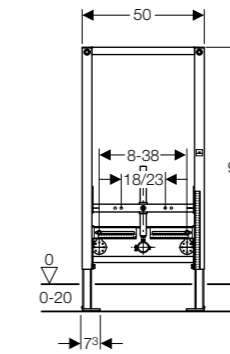

Geberit Duofix frame for bidet, 98cm, Universal

Art. no.	Product Description
111.544.00.1	With wall brackets, backplate elbows and chrome isolating valves