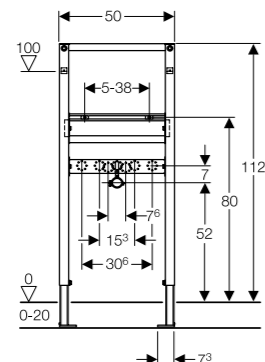

Geberit Duofix frame for washbasin, 112cm deck-mounted tap

Art. no.	Product Description
111.495.00.1	With wall brackets, backplate elbows and chrome isolating valves
111.554.00.1	Concealed trap
111.566.00.1	Concealed function box and concealed trap