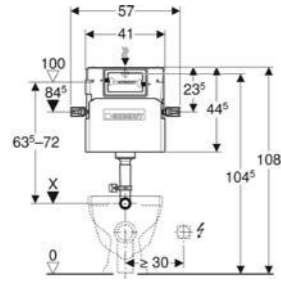

GEBERIT DELTA CISTERNS

Geberit Delta concealed cistern 12cm, 6/3 litres
Art. no. 109.103.21.2 **Product Description** With Delta20 flush plate gloss chrome plated