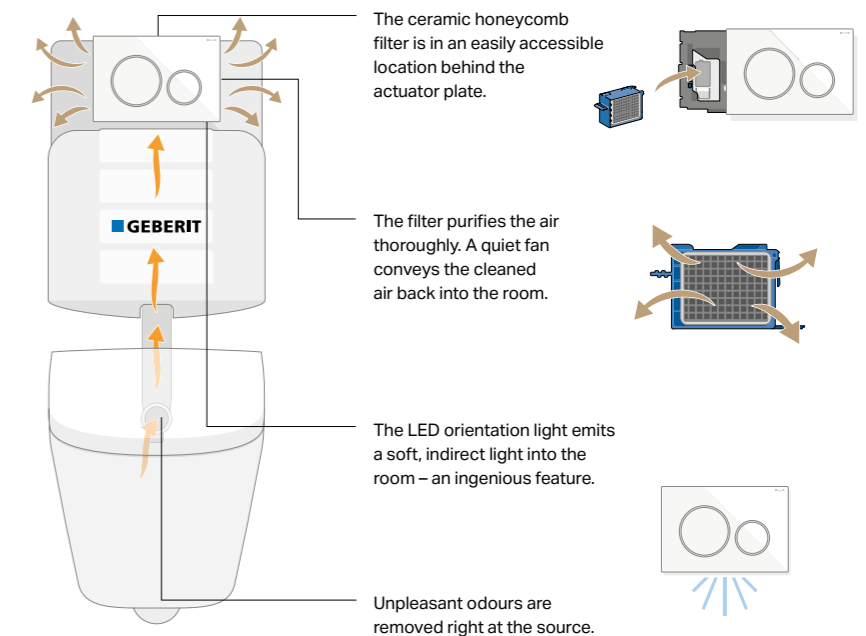

3

4

GEBERIT DUOFRESH MODULE FRESH AIR FOR EVERYONE

The Geberit DuoFresh module extracts unpleasant odours directly from the toilet ceramic appliance. The extraction unit that accompanies it, the ceramic honeycomb filter and an orientation light can be found in an easily accessible location behind the actuator plate.

HYGIENE OPTIONS THAT CAN ALSO BE RETROFITTED

The Geberit DuoFresh module can be integrated or retrofitted behind almost every Geberit actuator plate from the Sigma range. A sophisticated swivelling mechanism enables the plate to be moved conveniently to one side, allowing the plumber and the end user to access the honeycomb filter with ease. The installation kit includes the swivelling mechanism needed to move the actuator plate.

ODOUR EXTRACTION UNIT WITH ORIENTATION LIGHT

The Geberit DuoFresh module removes unpleasant odours directly from the toilet ceramic appliance – extracting the air through the flush pipe and flush valve, purifying it using a ceramic honeycomb filter and then introducing the cleaned air back into the room. The module also features an LED orientation light which produces a soft glow during night-time visits to the toilet. The air extraction and light are controlled by a proximity sensor system. The installation kit for the odour extraction unit includes a swivelling mechanism for moving the actuator plate. The transformer for the power supply must be ordered separately.

INSERT FOR GEBERIT DUOFRESH FILTER

HYGIENIC FRESHNESS FOR WEEKS

What is standard in kitchens should also be introduced to bathrooms. The Geberit DuoFresh module provides a slot for a ceramic honeycomb filter and an orientation light that is triggered by a motion sensor. The module is easily installed and can be equipped with almost any actuator plate from the Sigma range.