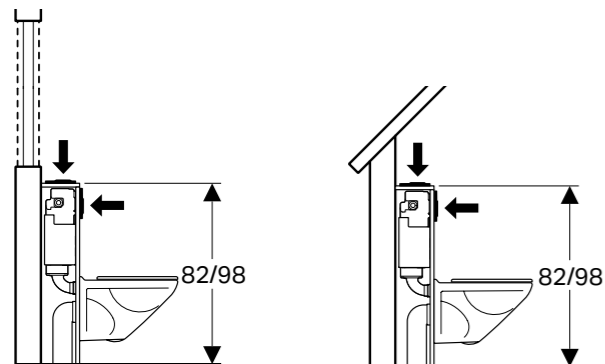

←
12CM CISTERN-THICKNESS
In the wall or in front of the wall. Flushing actuation from the front. Choose either Sigma, Omega or Delta 12cm.

←
8CM CISTERN-THICKNESS
Solution for thin wall constructions or for space-saving installation in front of the wall, flush actuation from the front. Choose either Sigma 8cm.