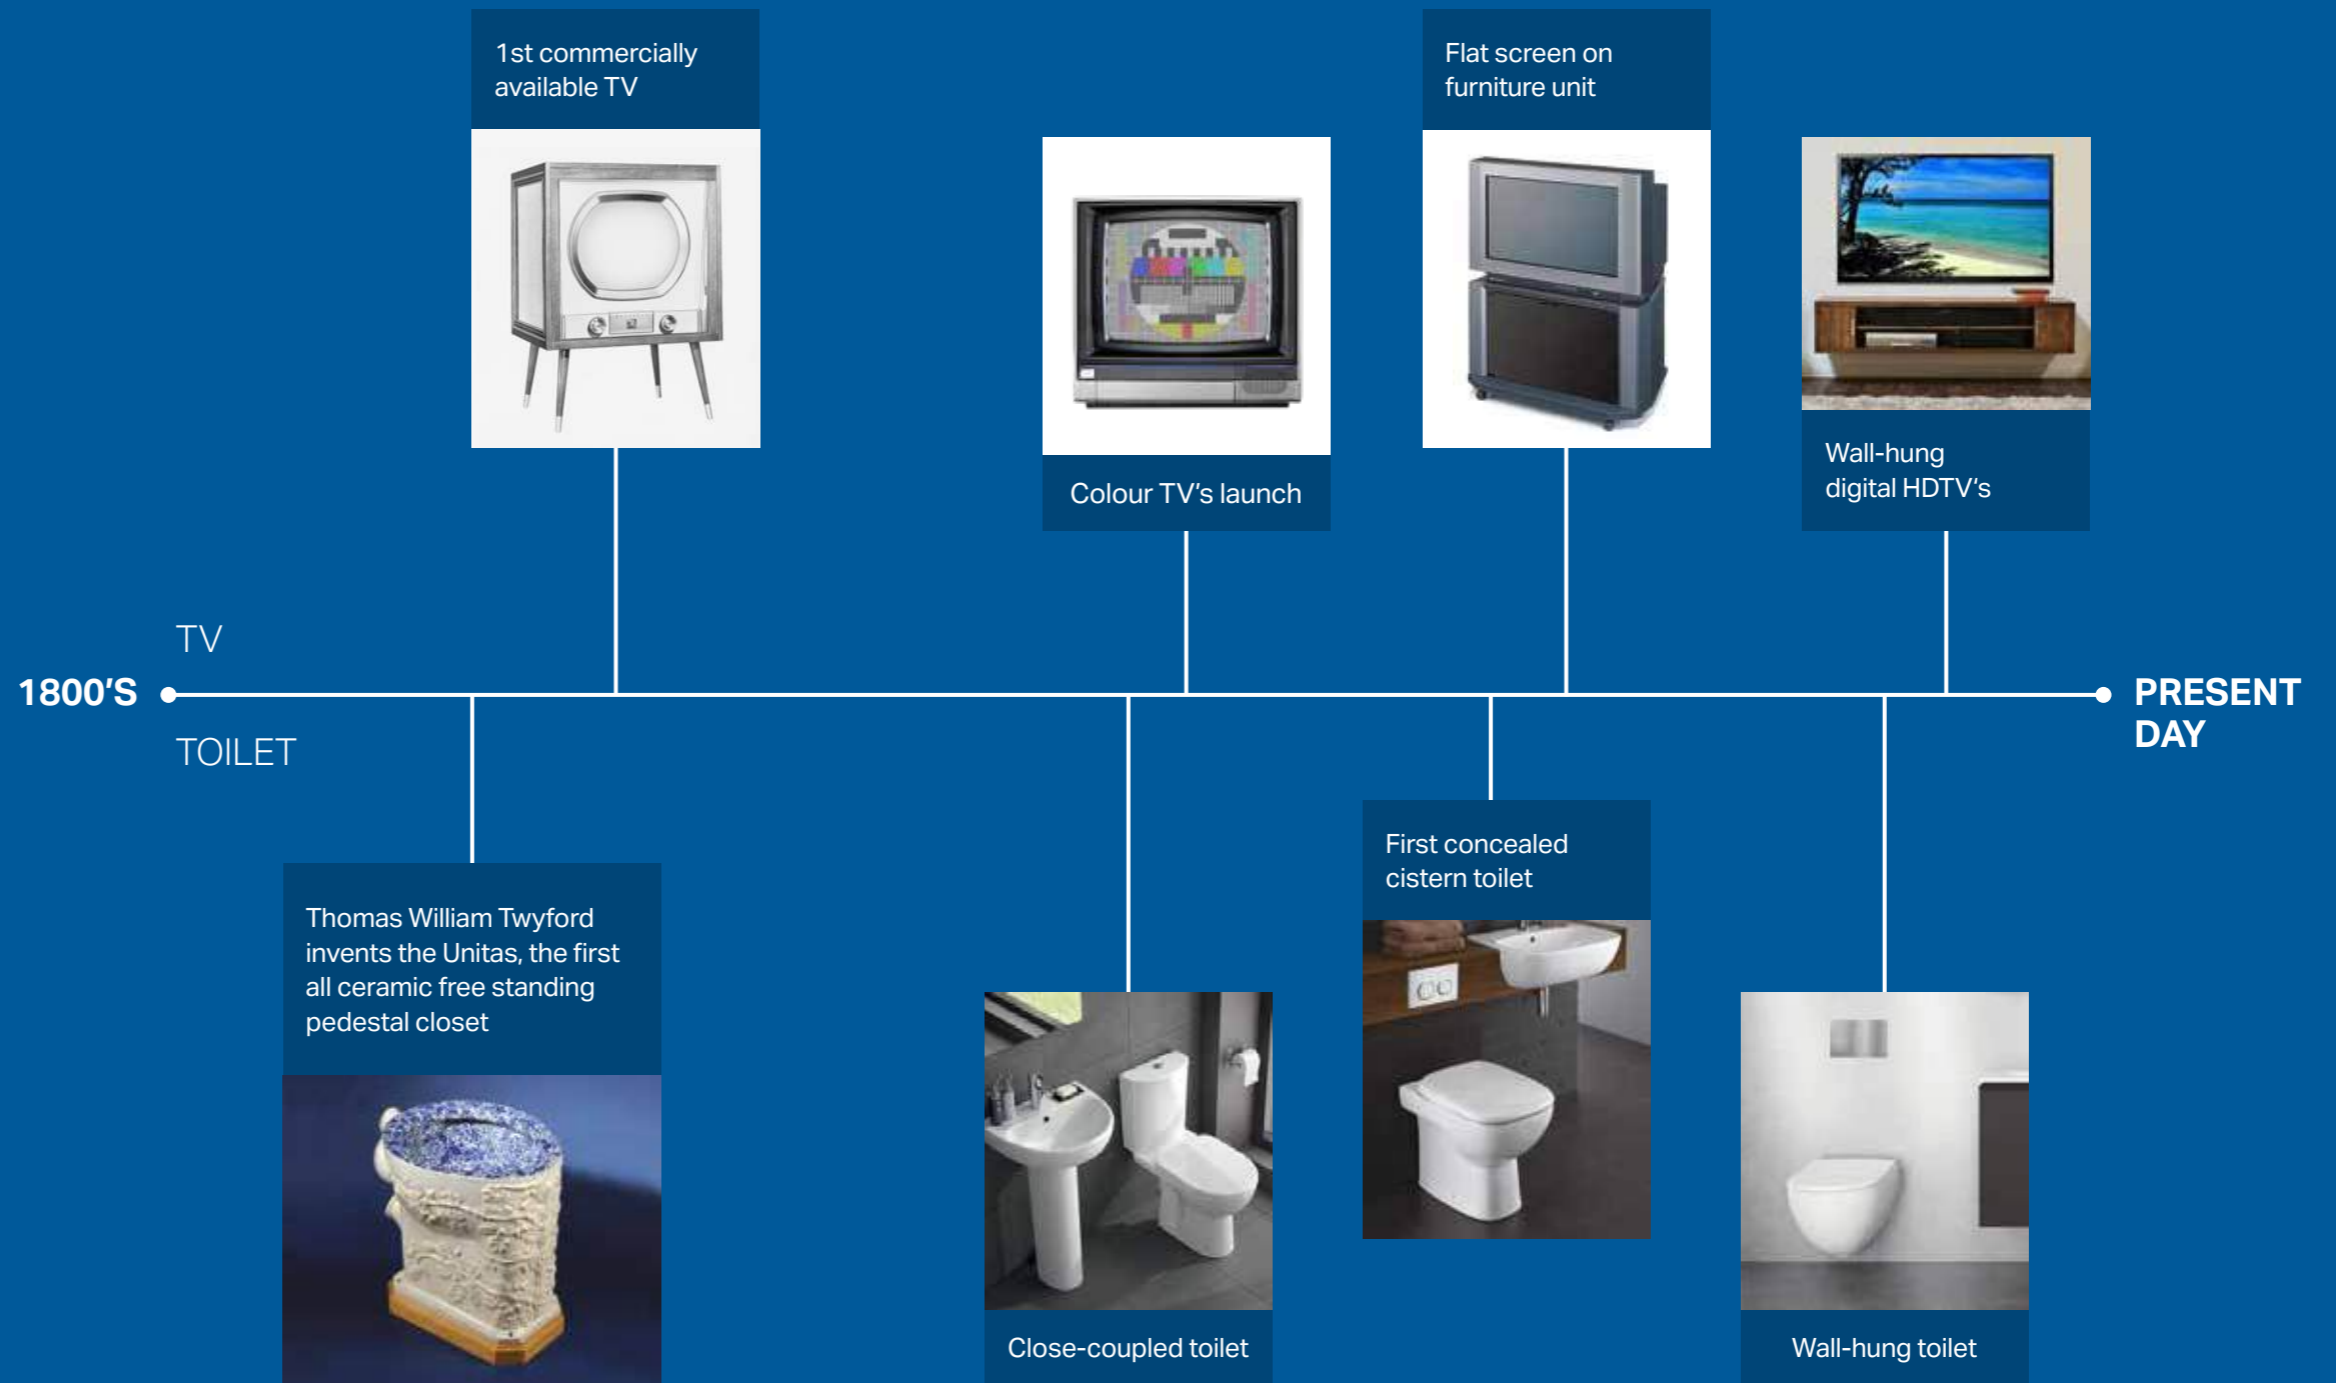

GEBERIT AQUACLEAN SHOWER TOILETS

Perfectly prepared for the installation of Geberit shower toilets with innovative comfort functions.

PERFORMANCE FLUSHING

Optimised with Turbo Flush for a perfect wash-out of Geberit toilet ceramics, with water-saving flushing.

EVOLUTION TIMELINE OF THE BATHROOM

Do you remember when it was normal to flush the chain? Now we are more likely to pull a lever, press a button or even wave our hand over a sensor?

Do you remember when our TVs were large, chunky and placed on a stand or cabinet. Now it's more likely to see them hung on a wall as they're so thin and the viewing quality is so much better!

Soon we'll look at our bathrooms and will feel old fashioned if we don't have our frames neatly concealed behind the wall.

Things are evolving constantly, not only technology but products within the home. The latest must have for the bathroom is a wall-hung toilet which transforms a room into a spacious and contemporary bathroom.