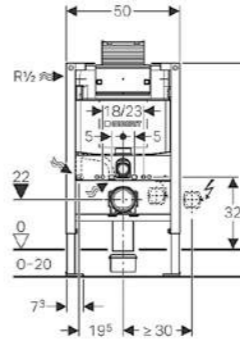

Geberit Duofix toilet frame with Omega cistern 12cm

Art. no. 111.004.00.3   **Product Description** Installation height 82cm