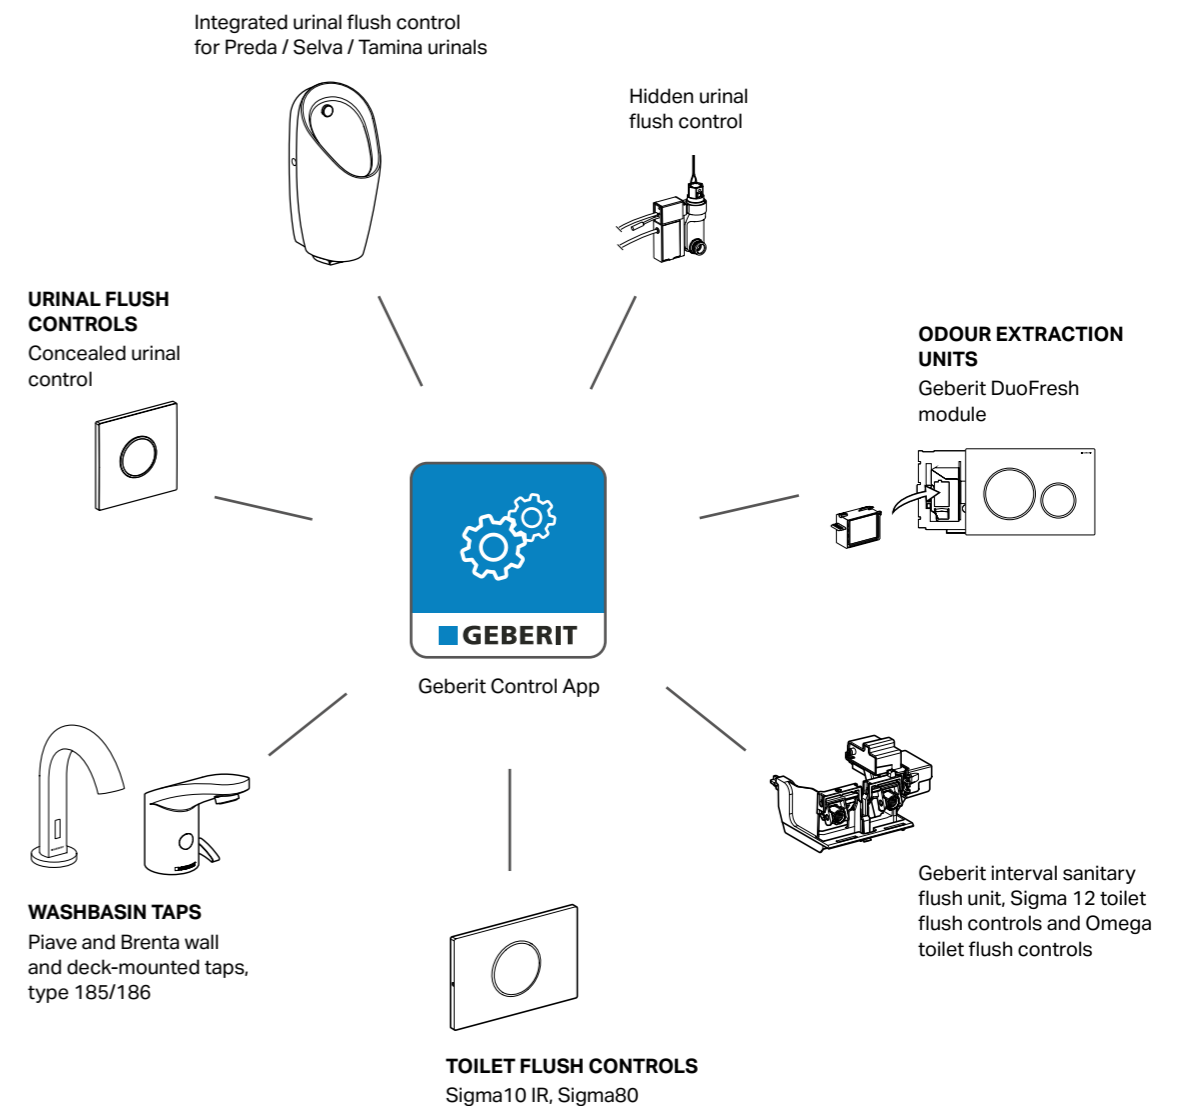

Geberit Control App

SIMPLE DOWNLOAD FOR IOS AND ANDROID

The free Geberit Control App is available to download from the App Store for iOS or from the Play Store for Android.

App Store

Play Store

SMART CONTROLS

The Geberit Control App is compatible with a wide range of Geberit products. This intuitive app makes it possible to change device settings, read device information and carry out maintenance work via Bluetooth®.

SIMPLE REPLICATION OF SETTINGS

The clear user interface is designed to facilitate operation. With the Geberit Control App, all Geberit products installed in a sanitary room can be grouped and controlled efficiently. All configurations, such as the flush volume or interval settings can be saved and transferred to other devices of the same type. If, for example, a sanitary room is due to be cleaned, the cleaning mode can be applied to the entire group, which deactivates the flush actuation of all urinals in an in-row installation for a defined period of time. This makes for an efficient approach to cleaning a sanitary room. Product-specific settings can be transferred conveniently and intuitively to other sanitary products via the app.

GEBERIT PROAPP KNOW HOW AT YOUR FINGERTIPS

GEBERIT PROAPP: THE APP FOR SANITARY PROS

- Identify all Geberit products by simply scanning its barcode
- Enjoy immediate access to the Geberit product range, technical drawings and easy to follow installation videos
- The Geberit ProApp also enables you to identify the flush plate installed and then lists all relevant spare parts