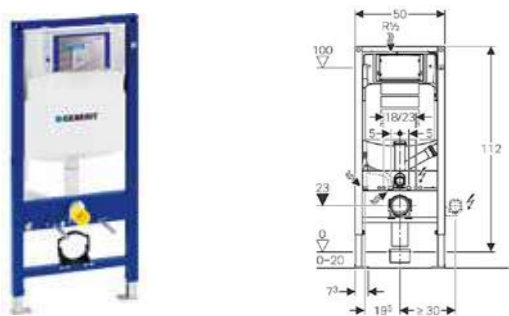

Geberit Duofix toilet frame with Sigma cistern 12cm

Art. no.	Product Description
111.383.00.3	Includes drainage and brackets, 112cm