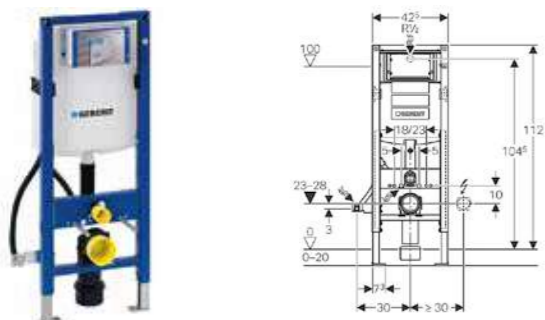

SPECIAL APPLICATIONS

Geberit Duofix toilet frame with Sigma cistern 12cm

Art. no.	Product Description
111.352.00.5	Less-abled installation, 112cm