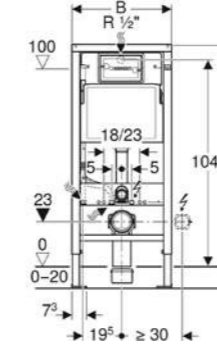

Geberit Delta concealed cistern 12cm, 6/3 litres
Art. no. 109.105.00.1 **Product Description** Installation height 112cm

GEBERIT DELTA CISTERNS & FRAMES

Geberit Duofix frame for wall-hung toilet with Delta cistern 12cm
Art. no. 458.118.21.2 **Product Description** Installation height 112cm, with Delta20 Flush plate gloss chrome plated
 458.151.21.1 Installation height 98cm, with Delta20 Flush plate gloss chrome plated