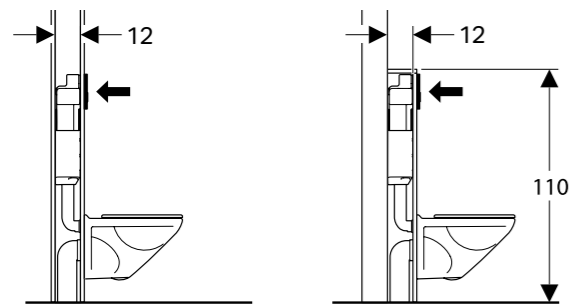

CONCEALED CISTERNS AT A GLANCE

GEBERIT CONCEALED CISTERNS

- → Available in various dimensions and suitable for any construction situation.
- → All models are equipped with a high-end flush valve and a top silent fill valve, exceeding Sound Class 1 requirements.
- → Easy maintenance at any time through a service opening.
- → Exceptional spare part security for all function-maintaining components
  - 50 years for Sigma and Omega and 25 years for Delta and Kappa.

←
12CM CISTERN-THICKNESS
In the wall or in front of the wall. Flushing actuation from the front. Choose either Sigma, Omega or Delta 12cm.