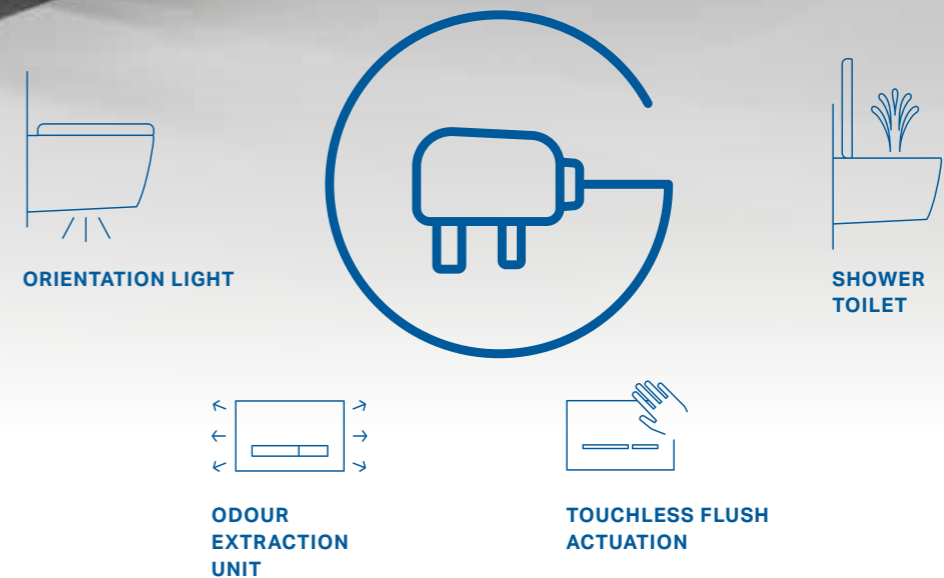

ONE TOILET CONNECTION MANY OPTIONS

A mains connection for the toilet provides various options for more convenience in the bathroom. If it is already included during the construction phase, electrically operated functions can be installed without problems at a later stage. The Power & Connect Box from Geberit makes life significantly easier for sanitary specialists.

A PREREQUISITE FOR ULTIMATE TOILET CONVENIENCE

An electrical connection for the toilet is a prerequisite for a variety of functions that make for a very convenient bathroom experience. A power supply is needed for odour extraction, orientation light in the night, touchless flush actuation or Geberit AquaClean shower toilets for hygienic cleaning with fresh water. Future developments could also integrate the toilet into smart home systems, so preparing power and communication connections for every toilet when fitting or renovating the bathroom is a must. Doing so ensures that it is possible to add electrical functions to the toilet area at any time.

THE POWER & CONNECT BOX IN THE CONCEALED CISTERN

Geberit has developed the Power & Connect Box for the toilet to make it easy to install electrically operated function elements. It can be integrated into the Geberit Duofix and GIS installation elements for Sigma and Omega concealed cisterns with 12 cm installation depth and is included at the factory in some versions. The box is installed behind the ceramic appliance, invisible from the outside, and can be combined with all toilets.

- 1 Actuator plate with invisible integrated odour extraction and orientation light.
- 2 Geberit AquaClean shower toilet for gentle cleaning with water.
- 3 Touchless flush actuation with orientation light.