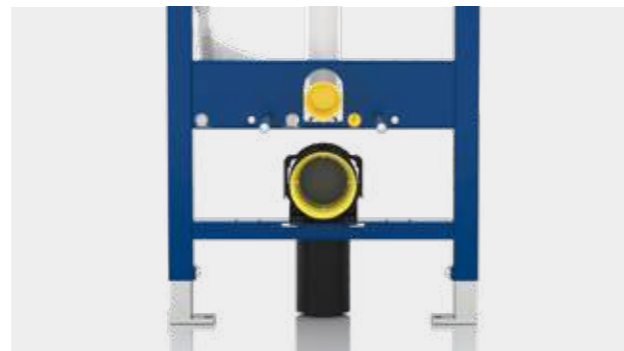

INSTALLATION TECHNOLOGY TRIED AND TESTED

Geberit Duofix provides you with a variety of design possibilities – whether it's used as a single element or in a system. The advantages of the sophisticated installation technology with infinitely variable positioning options come into full effect for everyday operations on building sites.

↑ Stepped setting of the outlet bend for the Geberit Duofix element for wall-hung toilet.

↑ Simple, precise height adjustment using position-holding feet.

↑ Predetermined positions for water and mains connections.