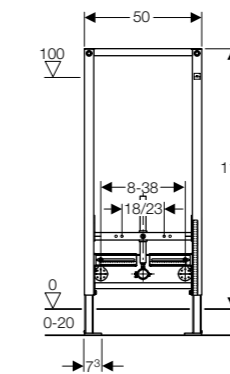

Geberit Duofix frame for bidet, 112cm, Universal

Art. no.	Product Description
111.545.00.1	With wall brackets, backplate elbows and chrome isolating valves