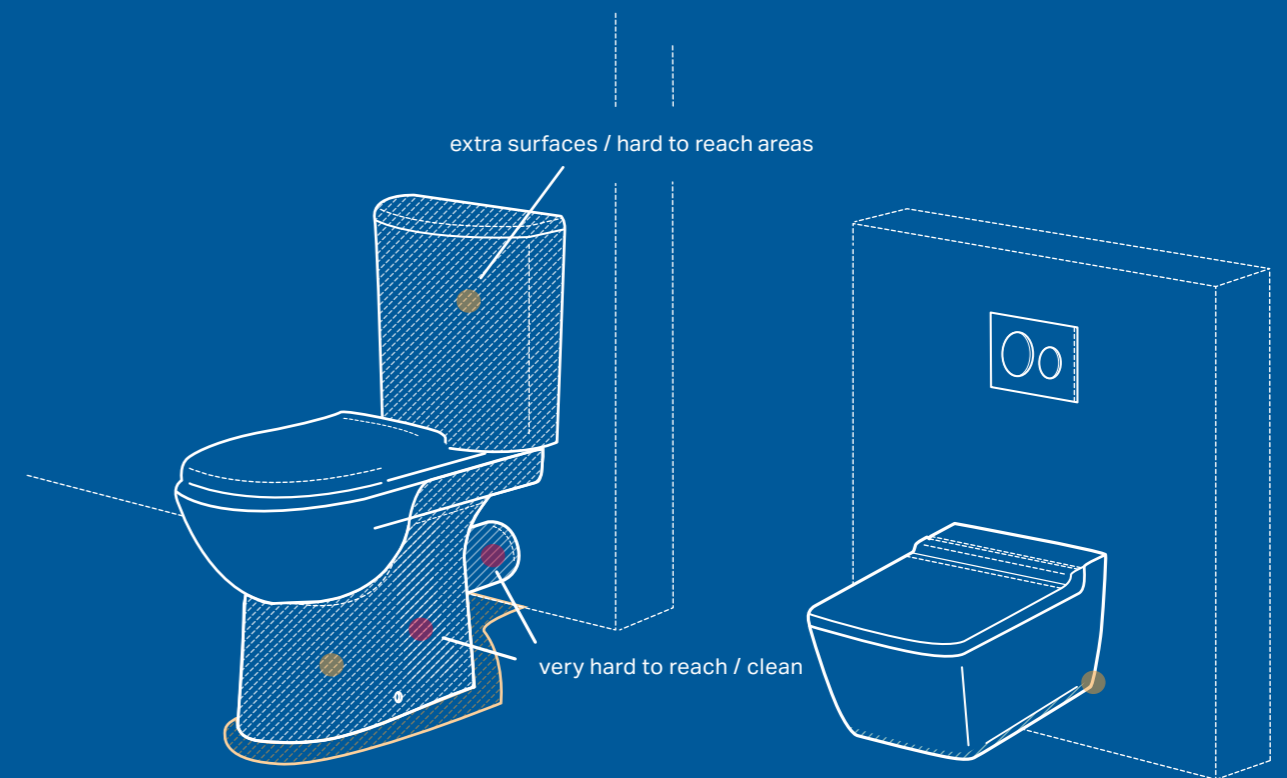

↑ **FOR WASHBASINS**
Geberit Duofix frame for washbasin deck-mounted. Wall mounted available.
111.495.00.1

↑ **FOR BIDETS**
Geberit Duofix element for bidet.
111.510.00.1

GEBERIT CONCEALED CISTERNS

-25%

WALL-HUNG CONCEALED ADVANTAGES

SUSTAINABLE

A wall-hung solution needs much less cleaning agent than a floor-standing toilet. You are saving money and you are protecting the environment.

HYGIENIC

A floor-standing toilet with an exposed cistern offers much more space that has to be cleaned than a wall-hung concealed solution. The latter has far less corners or edges where dirt, dust and hair can get stuck. Germs have nowhere to hide.

TIME-SAVING

More hygienic does not mean that you need more time for cleaning the bathroom. On the contrary: with a wall-hung solution you clean the toilet much faster.

CONCLUSION

Saving material and time for cleaning means: you save money. Especially in public and semi public areas like hotels or office buildings this is important.