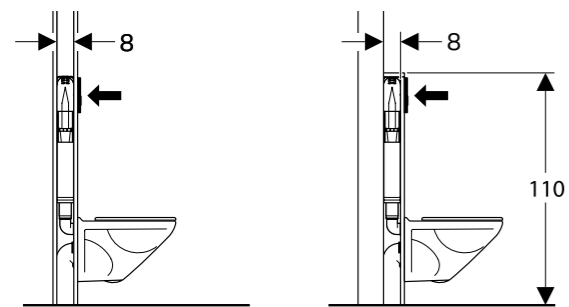

←
8CM CISTERN-THICKNESS
Solution for thin wall constructions or for space-saving installation in front of the wall, flush actuation from the front. Choose either Sigma 8cm.