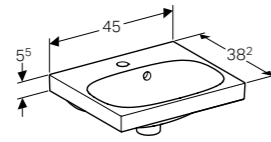

45cm handrinse basin
W 45 / D 38.2 / H 5.5cm

Can be installed with a washbasin cabinet, visible overflow.

Art. no.	Product Description	RRP ex VAT
500.636.01.2	Centred tap hole	£137.96