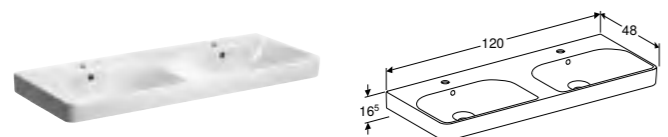

120cm square double washbasin

W 120 / D 48 / H 8.5cm

Visible overflow, can be installed with cabinet for washbasin.

Art. no.	Product Description	RRP ex VAT
500.223.01.1	Right and left tap hole	£589.70
500.224.01.1	Without tap hole	£589.70