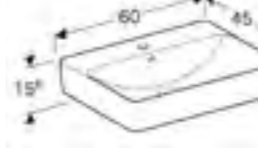

Rectangular lay-on basin		RRP ex VAT
W 60 / D 45cm		
Art. no.	Product Description	
500.780.01.2	One tap hole with overflow	£284.60
500.781.01.2	One tap hole without overflow	£284.60