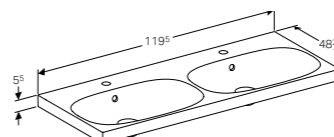

120cm double washbasin

W 119.5 / D 48.2 / H 5.5cm

Can be installed with a washbasin cabinet, visible overflow.

Art. no.	Product Description	RRP ex VAT
500.627.01.2	Centred tap hole	£784.85
500.628.01.2	Without tap hole	£784.85