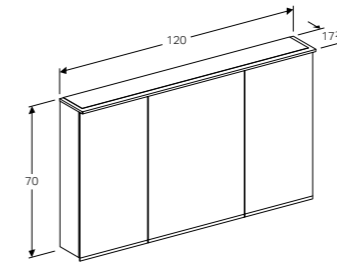

120cm Option plus mirror cabinet with functional and ambient lighting, three doors
W 120 / D 17.2 / H 70cm

LED lighting, indirect lighting, touch sensor switch for the upper light, touch sensor switch for the bottom light, power socket, USB port, mirrored body, mirrored back side, doors mirrored on both sides, movable shelves. The Option Plus mirror cabinets also include a magnetic accessory holder.

Art. no.
500.597.P5.1

RRP ex VAT
£1,292.95