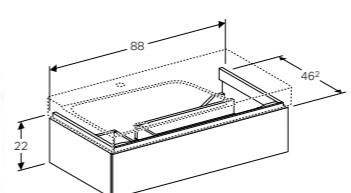

Cabinet for 90cm washbasin, with one drawer

W 88 / D 46.2 / H 22cm

Wall mounted, opened using push to open mechanism, moisture resistant, LED lighting, delivered pre-assembled.

Art. no.	Product Description	RRP ex VAT
500.513.01.1	White, siphon cut out left	£709.20
500.513.43.1	Scultura grey, siphon cut out left	£709.20
500.513.00.1	Matt greige, siphon cut out left	£709.20