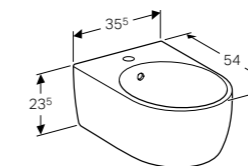

Wall-hung bidet

W 35.5 / D 54 / H 23.5cm

Hidden water supply connection, hidden fastening.

Art. no. 234000000 **Product Description** White

RRP ex VAT £293.47

Toilet seat

W 36 / D 45 / H 5cm

Geberit iCon WC seat with soft closing mechanism and quick-release hinges.