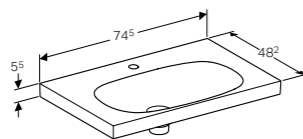

75cm washbasin, with shelf surface

W 74.5 / D 48.2 / H 5.5cm

Can be installed with a washbasin cabinet, visible overflow.

Art. no.	Product Description	RRP ex VAT
500.622.01.2	Centred tap hole	£367.90

75cm washbasin, with hidden overflow, shelf surface and drain cover