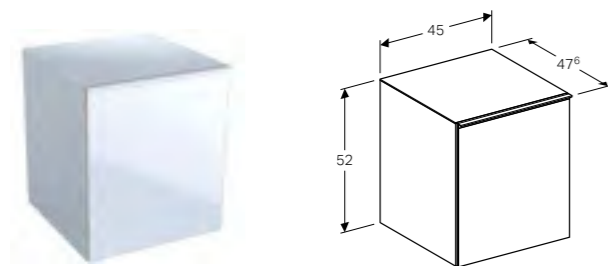

45cm low cabinet with one drawer and internal drawer
W 45 / D 47.6 / H 52cm
Wall mounted, opening via handle, drawer with soft closing mechanism, moisture resistant, delivered pre-assembled.

Art. no.	Product Description	RRP ex VAT
500.618.01.2	White	£696.63
500.618.JK.2	Lava	£696.63
500.618.JL.2	Sand	£696.63
500.618.16.1	Black	£696.63