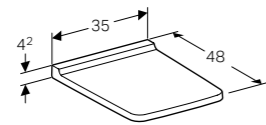

W 35 / D 54 / H 37.5cm

Washdown toilet pan, 6/4 litre or 4/2.6 litre, hidden fastening.

Art. no.	Product Description	RRP ex VAT
500.500.01.1	White	£529.97

Toilet seat with soft closing mechanism

W 35 / D 48 / H 4.2cm