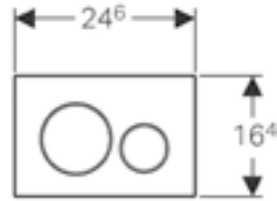

Geberit Sigma20
W 24.6 / D 1.2 / H 16.4cm

Art. no.	Product Description	RRP ex VAT
115.882.KJ.1	White / gloss chrome / white	£100.58
115.882.KK.1	White / gold-plated / white	£116.07
115.882.KH.1	Gloss chrome / matt chrome / gloss chrome	£131.51
115.882.KM.1	Black / gloss chrome / black	£116.07
115.882.11.1	White / matt white / white	£119.43
115.882.DW.1	Black / matt black / black	£119.43
115.882.SN.1	Anti-fingerprint stainless steel: brushed / polished / brushed	£201.54
115.882.JQ.1	Anti-fingerprint coating: matt chrome / gloss chrome / matt chrome	£119.43
115.882.JT.1	Anti-fingerprint coating: matt white / gloss chrome / matt white	£119.43
115.882.14.1	Anti-fingerprint coating: matt black / gloss chrome / matt black	£119.43
115.882.01.1	Anti fingerprint: matt white / white / matt white	£164.93
115.882.16.1	Anti fingerprint: matt black / black / matt black	£164.93
115.889.SN.1	Anti vandal stainless steel: brushed polished / brushed	£229.83