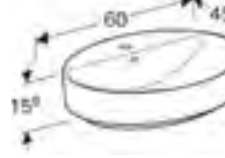

Oval lay-on basin		RRP ex VAT
W 60 / D 45cm		
Art. no.	Product Description	
500.772.01.2	One tap hole with overflow	£268.80
500.773.01.2	One tap hole without overflow	£268.80