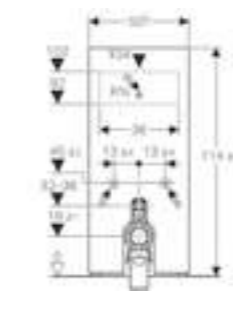

Geberit Monolith
W 50.5 / D 10.6 / H 114cm
Floor standing toilet, height 114cm.

Art. no.	Product Description	RRP ex VAT
131.033.SI.5	White glass / aluminium	£1,381.86
131.033.JK.5	Lava glass / black chrome aluminium	£1,381.86
131.033.JL.5	Sand grey glass / aluminium	£1,381.86
131.033.JV.5	Stoneware concrete look / aluminium	£1,535.82
131.033.00.5	Stoneware slate look / black chrome aluminium	£1,535.82
131.033.SJ.6	Stoneware slate look / black chrome aluminium	£1,381.86