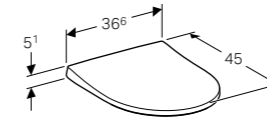

Toilet seat, overlapping lid

W 36.6 / D 45 / H 5.1cm

Hinges made of metal with soft closing mechanism, slim design, overlapping toilet lid, anti-bacterial.

Art. no. 574950000 **Product Description** White

RRP ex VAT £183.44