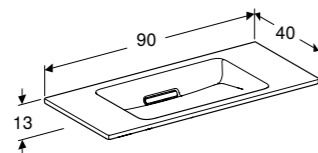

90cm floating design washbasin

W 90 / D 40 / H 13cm

Washbasin without overflow. Colour choice available for design line on ceramic cap, can be combined with 100cm mirror cabinet.

Art. no.	Product Description	RRP ex VAT
500.390.01.1	White, gloss chrome	£666.52
500.390.01.2	White, bright brushed chrome	£666.52
500.390.01.3	White, glossy white	£650.68