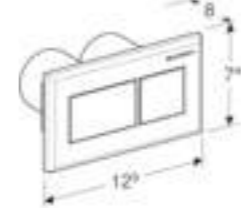

REMOTE

Geberit remote square flush controls
W 12.9 / D 7.4 / H 8cm
Battery powered version also available.

Art. no.	Product Description	RRP ex VAT
116.051.GH.1	Brushed chrome	£231.90
116.051.KA.1	Bright chrome plated	£116.54
116.051.KT.1	White high gloss / brushed chrome plated	£116.54
116.051.KV.1	Black high gloss / chrome plated	£116.54
116.052.21.1	Protruding design, gloss chrome plated	£131.68

For Sigma 8cm cistern.

Art. no.	Product Description	RRP ex VAT
116.053.GH.1	Brushed chrome	£231.90
116.053.KA.1	Bright chrome plated	£116.54
116.053.KT.1	White high gloss / brushed chrome	£116.54
116.053.KV.1	Black high gloss / chrome plated	£116.54
116.054.21.1	Protruding design, gloss chrome plated	£131.68