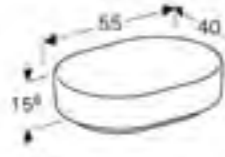

Elliptic lay-on basin		RRP ex VAT
W 55 / D 40cm		
Art. no.	Product Description	
500.774.01.2	No tap hole without overflow	£264.85