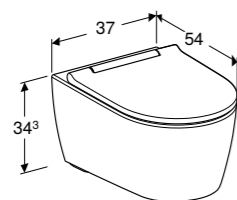

Wall-hung toilet

W 37 / D 54 / H 34.3cm

Shrouded pan with TurboFlush technology.
WC seat included with design cover.

Art. no.	Product Description	RRP ex VAT
500.201.01.1	White	£837.61
500.202.01.1	Gloss Chrome	£869.81