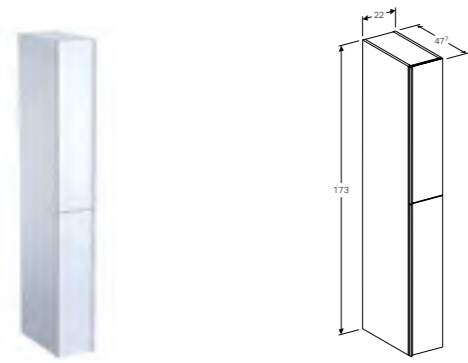

173cm tall cabinet with two cargos
W 22 / D 47.7 / H 173cm
Wall mounted, opening via handle, drawer with soft closing mechanism, delivered pre-assembled.

Art. no.	Product Description	RRP ex VAT
500.638.01.2	White	£1,140.51
500.638.JK.2	Lava	£1,140.51
500.638.JL.2	Sand	£1,140.51
500.638.16.1	Black	£1,140.51