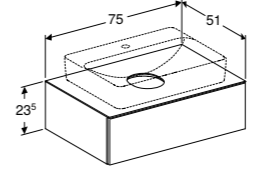

75cm cabinet for lay-on washbasin, with one drawer		RRP ex VAT
W 75 / D 51 / H 23.5cm		
With integrated shelf surface and trap.		
Art. no.	Product Description	
501.159.00.1	White	£969.94
501.160.00.1	Lava	£969.94
501.162.00.1	Hickory	£969.94
501.163.00.1	Oak	£969.94