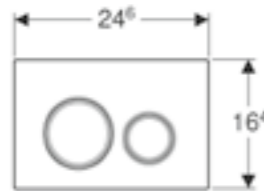

Geberit Sigma21
W 24.6 / D 1.2 / H 16.4cm

Art. no.	Product Description	RRP ex VAT
115.884.SI.1	White glass / chrome plated / white glass	£314.89
115.884.SJ.1	Black glass / chrome plated / black glass	£314.89
115.884.00.1	Customisable / chrome plated	£248.01
115.884.JM.1	Slate / chrome plated / slate	£416.58
115.884.JV.1	Concrete effect / chrome plated / concrete effect	£416.58
115.884.JX.1	Black walnut / chrome plated / black walnut	£599.37
115.884.JK.1	Lava glass / chrome plated	£314.89
115.884.JL.1	Sand grey glass / chrome plated	£314.89
115.652.SJ.1	Black glass / brass / black glass	£573.83
115.652.00.1	Customisable / brass	£502.74
115.652.SI.1	White glass / brass / white glass	£573.83
115.652.JM.1	Slate / brass / slate	£681.91
115.652.JX.1	Black walnut / brass / black walnut	£881.14
115.652.JV.1	Concrete effect / brass / concrete effect	£681.91
115.650.SJ.1	Black glass / red gold / black glass	£573.83
115.650.00.1	Customisable / red gold	£502.74
115.650.SI.1	White glass / red gold / white glass	£573.83
115.650.JM.1	Slate / red gold / slate	£681.91
115.650.JX.1	Black walnut / red gold / black walnut	£881.14
115.650.JV.1	Concrete effect / red gold / concrete effect	£681.91
115.651.SI.1	White glass / black chrome / white glass	£573.83
115.651.SJ.1	Black glass / black chrome / black glass	£573.83
115.651.00.1	Customisable / black chrome	£502.74
115.651.JM.1	Slate / black chrome / slate	£681.91
115.651.JX.1	Black walnut / black chrome / black walnut	£881.14
115.651.JV.1	Concrete effect / black chrome / concrete effect	£681.91