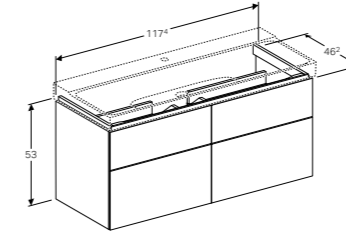

Cabinet for 120cm washbasin, with four drawers
W 117.4 / D 46.2 / H 53cm

Wall mounted, opened using push to open mechanism, moisture resistant, LED lighting, delivered pre-assembled.

Art. no.	Product Description	RRP ex VAT
500.518.01.1	White	£1,360.01
500.518.43.1	Scultura grey	£1,360.01
500.518.00.1	Matt greige	£1,360.01