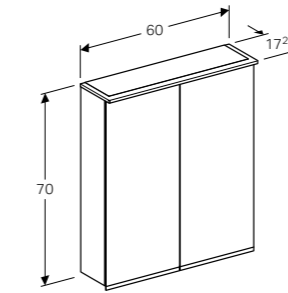

60cm Option plus mirror cabinet with functional and ambient lighting, two doors
 W 60 / D 17.2 / H 70cm

LED lighting, indirect lighting, touch sensor switch for the upper light, touch sensor switch for the bottom light, power socket, USB port, mirrored body, mirrored back side, doors mirrored on both sides, movable shelves. The Option Plus mirror cabinets also include a magnetic accessory holder.