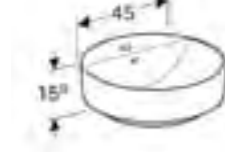

FINISHES

White matt coated

Lava matt coated

Hickory wood-textured melamine

Oak wood-textured melamine

Round lay-on basin		RRP ex VAT
Dia 40cm		
Art. no.	Product Description	
500.768.01.2	No tap hole without overflow	£237.17