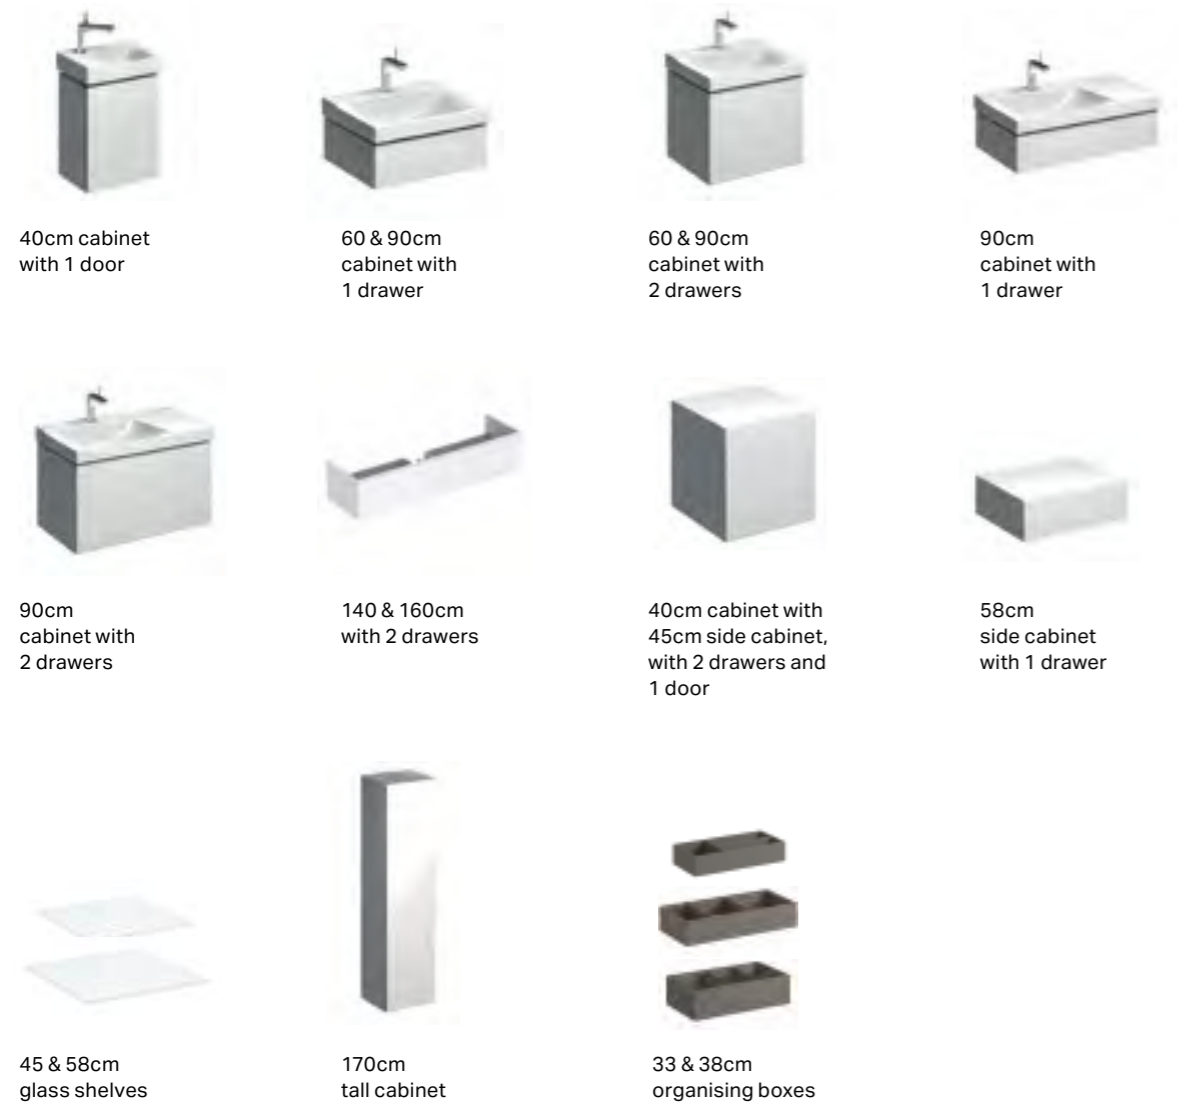

DESIGN

CLEANLINESS

COMFORT

WASHBASINS

40cm handrinse with shelf right/left 60, 90 & 120cm 90cm with shelf right/left 140 & 160cm Varicor

FURNITURE

40cm cabinet with 1 door 60 & 90cm cabinet with 1 drawer 60 & 90cm cabinet with 2 drawers 90cm cabinet with 1 drawer

MIRRORS

40, 60 & 100cm mirrors with lighting

WCS

Rimfree® wall-hung

BIDET

Wall-hung

FINISHES

BODY/FRONT