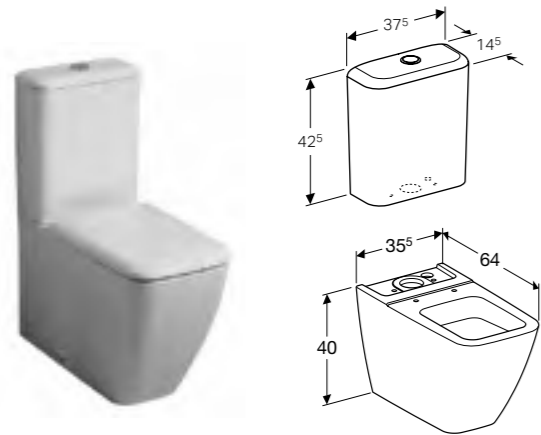

Square exposed cistern, bottom water supply connection

W 37.5 / D 14.5 / H 42.5cm

Close coupled, dual flush, volume 6/4 litre, water supply connection on the bottom.

Art. no.	Product Description	RRP ex VAT
500.411.01.1	White	£268.50

Square close coupled fully back-to-wall toilet

W 35.5 / D 56 / H 40cm

Washdown toilet pan multidirectional outlet, hidden fastening.

Art. no.	Product Description	RRP ex VAT
200920000	White	£475.68