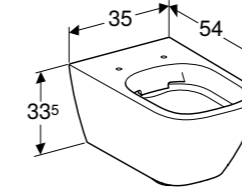

Wall-hung toilet, Rimfree®

W 35 / D 54 / H 33.5cm

Wall-hung fully shrouded toilet pan, 6/4 litre, hidden fastening, Rimfree®.

Art. no.	Product Description	RRP ex VAT
500.208.01.1	White	£319.17