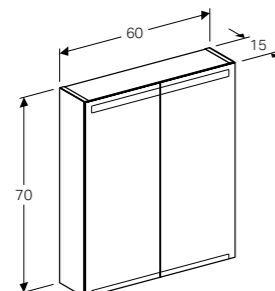

60cm mirror cabinet with functional and ambient lighting, two doors
W 60 / D 15 / H 70cm

LED lighting, indirect lighting, touch sensor switch for the upper light, touch sensor switch for the bottom light, power socket, mirrored body, doors mirrored on both sides, movable shelves.

Art. no.
500.590.P5.1

RRP ex VAT
£707.72