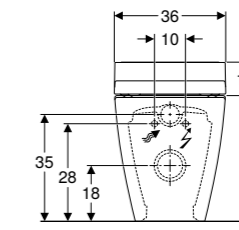

Geberit AquaClean Tuma Classic floorstanding

W 36 / D 56 / H 43cm
Complete solution.

Art. no.	Product Description	RRP ex VAT
146.320.11.1	White alpine	£2,009.88