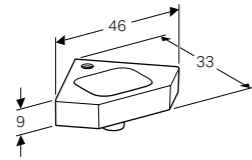

46cm corner handrinse basin
W 46 / D 33 / H 9cm

For installation in small, confined spaces, without overflow.

Art. no.	Product Description	RRP ex VAT
124729000	Centred tap hole	£137.16