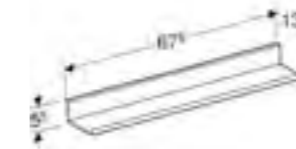

Wall mounted, handle included (other options available), drawers with soft closing mechanism, delivered pre-assembled.

Art. no.	Product Description	RRP ex VAT
502.315.01.1	White / high-gloss coated, white / matt powder-coated	£648.84
502.315.01.2	White / high-gloss coated, gloss chrome-plated	£648.84
502.315.01.3	White / matt coated, white / matt powder-coated	£648.84
502.315.JK.1	Lava / matt coated, lava / matt powder-coated	£648.84
502.315.JL.1	Sand grey / high-gloss coated, sand grey / matt powder-coated	£648.84
502.315.JH.1	Oak / wood-textured melamine, lava / matt powder-coated	£648.84
502.315.JR.1	Hickory / wood-textured melamine, lava / matt powder-coated	£648.84

45cm wall shelf
W 45 / D 13 / H 5.5cm

Art. no.	Product Description	RRP ex VAT
502.326.01.3	White / high-gloss coated	£77.00
502.326.JK.1	White / matt coated	£77.00
502.326.JL.1	Lava / matt coated	£77.00
502.327.01.3	Sand grey / high-gloss coated	£110.00
502.327.JK.1	Oak / wood-textured melamine	£110.00
502.327.JL.1	Hickory / wood-textured melamine	£110.00