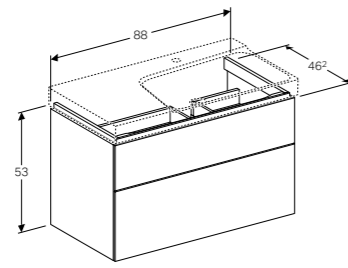

Cabinet for 90cm washbasin, with one drawer

W 88 / D 46.2 / H 22cm

Wall mounted, opened using push to open mechanism, moisture resistant, LED lighting, delivered pre-assembled.

Art. no.	Product Description	RRP ex VAT
500.513.01.1	White, siphon cut out left	£709.20
500.513.43.1	Scultura grey, siphon cut out left	£709.20
500.513.00.1	Matt greige, siphon cut out left	£709.20