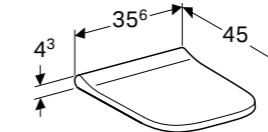

Toilet seat, wrap over

W 35.6 / D 45 / H 4.3cm

Hinges made of metal, slim design, overlapping lid.

Art. no.	Product Description	RRP ex VAT
500.238.01.1	White	£130.95
500.237.01.1	White, soft closing	£162.92
500.687.01.1	White, soft closing, quick release	£188.92