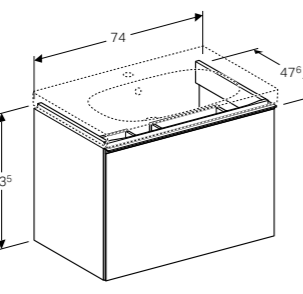

Cabinet for 75cm washbasin, with one drawer and internal drawer

W 74 / D 47.6 / H 53.5cm

Wall mounted, opening via handle, drawer with soft closing mechanism, moisture resistant, delivered pre-assembled.

Art. no.	Product Description	RRP ex VAT
500.611.01.2	White	£850.76
500.611.JK.2	Lava	£850.76
500.611.JL.2	Sand	£850.76
500.611.16.1	Black	£850.76