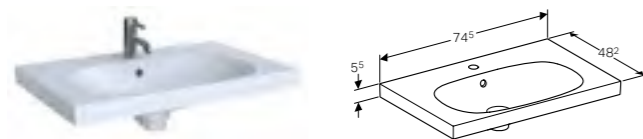

75cm washbasin, with shelf surface

W 74.5 / D 48.2 / H 5.5cm

Can be installed with a washbasin cabinet, visible overflow.

Art. no.	Product Description	RRP ex VAT
500.622.01.2	Centred tap hole	£367.90