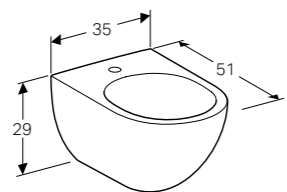

RRP ex VAT
£282.07

Wall-hung bidet

W 35 / D 51 / H 29cm

Hidden water supply connection, hidden fastening.

Art. no.	Product Description	RRP ex VAT
500.601.01.2	White	£312.72

RRP ex VAT
£312.72

ICON

The linear design and clear lines of the Geberit iCon series can fit flexibly within any bathroom for a dynamic modern look. The bathroom can be styled however desired with this extensive ceramic range.