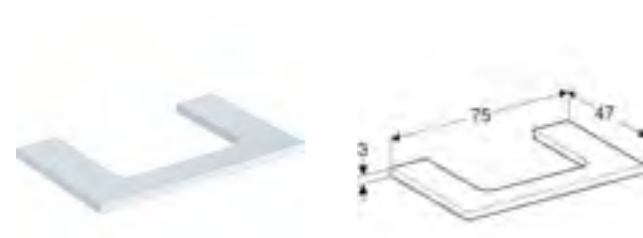

75cm washtop for lay-on bowl washbasin

H 3 / W 75 / D 47cm

Water resistant washtop with central cut-out for lay-on washbasin.

Art. no.	Product Description	RRP ex VAT
505.282.00.1	White / high-gloss coated	£285.00
505.282.00.2	White / matt coated	£285.00
505.282.00.3	Lava / matt coated	£285.00
505.282.00.4	Sand grey / high-gloss coated	£285.00
505.282.00.5	Oak / wood-textured melamine	£285.00
505.282.00.6	Hickory / wood-textured melamine	£285.00
505.282.00.7	Greige / matt coated	£285.00