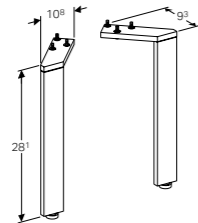

Set of feet

W 10.8 / D 9.3 / H 28.1cm

Height adjustable.

Art. no.	Product Description	RRP ex VAT
500.658.00.2	Gloss chrome plated	£77.06

RRP ex VAT
£77.06