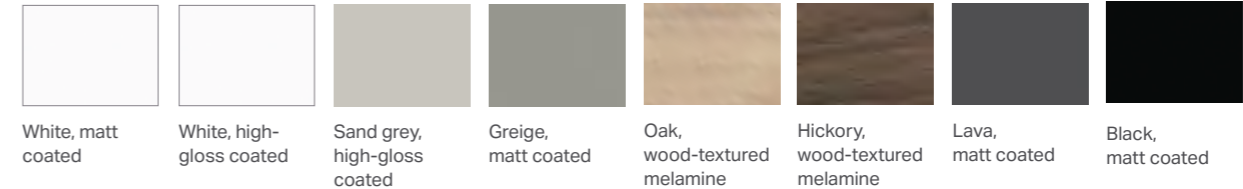

↑ WASHTOP for lay-on washbasins with a practical towel rail.

STEP 4 - THERE ARE SO MANY COLOURS TO CHOOSE FROM, SO YOU CAN REALLY CREATE A LOOK TO SUIT YOUR BATHROOM

FURNITURE COLOURS

BODY/FRONT

WASHTOPS

STEP 5 - CHOOSE THE FINISHING TOUCH