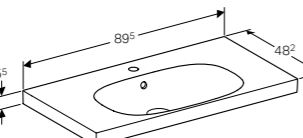

90cm washbasin, with shelf surface

W 89.5 / D 48.2 / H 5.5cm

Can be installed with a washbasin cabinet, visible overflow.

Art. no.	Product Description	RRP ex VAT
500.623.01.2	Centred tap hole	£505.87
500.624.01.2	Without tap hole	£505.87