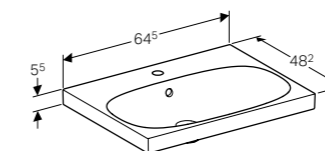

65cm washbasin
W 64.5 / D 48.2 / H 5.5cm

Can be installed with a washbasin cabinet, visible overflow.

Art. no.	Product Description	RRP ex VAT
500.621.01.2	Centred tap hole	£286.43