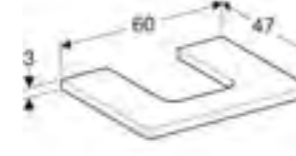

Cabinet for 135cm washbasin, with two drawers
H 26.6 / W 133.2 / D 47cm

Wall mounted, handleless design opened using push to open mechanism, moisture resistant, delivered pre-assembled, for combination with washtops.

Art. no.	Product Description	RRP ex VAT
505.076.00.1	White / high-gloss coated	£1,050.00
505.076.00.2	White / matt coated	£1,050.00
505.076.00.3	Lava / matt coated	£1,050.00
505.076.00.4	Sand grey / high-gloss coated	£1,050.00
505.076.00.5	Oak / wood-textured melamine	£1,050.00
505.076.00.6	Hickory / wood-textured melamine	£1,050.00
505.076.00.7	Greige / matt coated	£1,050.00
505.076.00.8	Black / matt coated	£1,050.00

60cm washtop for lay-on bowl washbasin
H 3 / W 60 / D 47cm

Water resistant washtop with central cut-out for lay-on washbasin.

Art. no.	Product Description	RRP ex VAT
505.271.00.1	White / high-gloss coated	£260.00
505.271.00.2	White / matt coated	£260.00
505.271.00.3	Lava / matt coated	£260.00
505.271.00.4	Sand grey / high-gloss coated	£260.00
505.271.00.5	Oak / wood-textured melamine	£260.00
505.271.00.6	Hickory / wood-textured melamine	£260.00
505.271.00.7	Greige / matt coated	£260.00