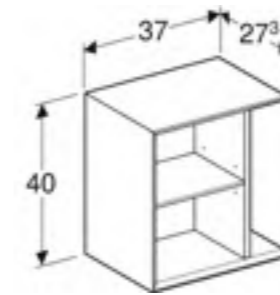

22.5cm wall box, square
W 22.5 / D 13.2 / H 23.3cm

Wall mounted, open front, delivered pre-assembled.

Art. no.	Product Description	RRP ex VAT
502.321.01.1	White / high-gloss coated	£208.19
502.321.01.3	White / matt coated	£208.19
502.321.JK.1	Lava / matt coated	£208.19
502.321.JL.1	Sand grey / high-gloss coated	£208.19
502.321.JH.1	Oak / wood-textured melamine	£208.19
502.321.JR.1	Hickory / wood-textured melamine	£208.19