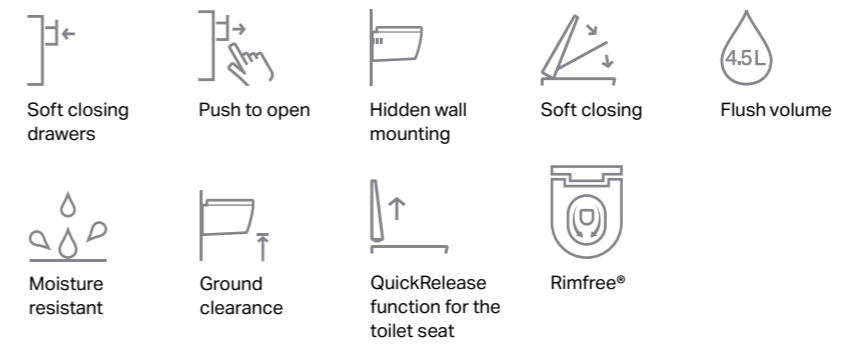

FINISHES

BODY/FRONT