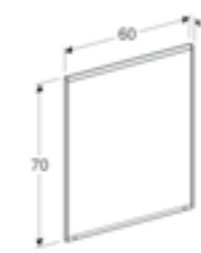

60cm Option Plus illuminated mirror
W 60 / D 3.5 / H 70cm
With direct and indirect lighting, dimmable and antimist function.
Art. no.
501.071.00.1

RRP ex VAT
£902.58