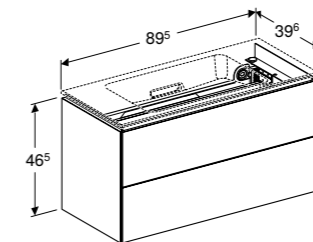

Cabinet for 90cm washbasin

W 89.5 / D 39.6 / H 46.5cm

Wall mounted, handleless design with two drawers. Made with wood veneer.

Art. no.	Product Description	RRP ex VAT
500.385.00.1	Black walnut	£2,361.44
500.385.01.1	White high gloss	£2,361.44