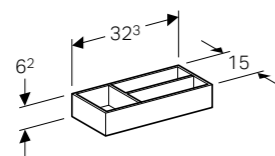

33cm organising box with T-partition

W 32.3 / D 15 / H 6.2cm

Can be combined with side cabinet with two drawers.

Art. no.	Product Description	RRP ex VAT
500.525.00.1	T-partition	£50.82