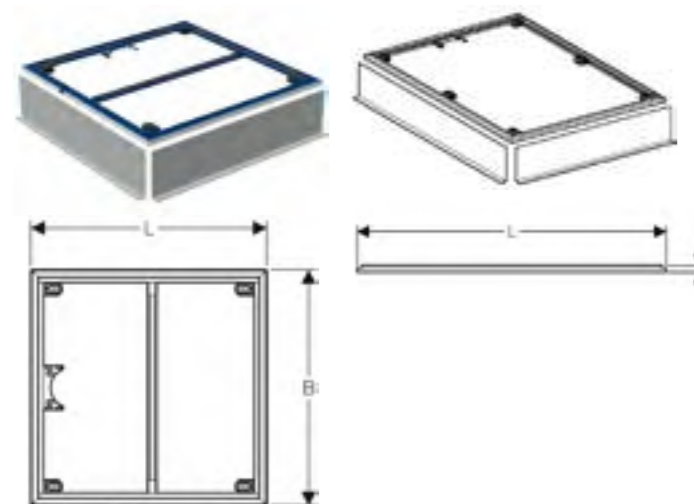

Geberit Setaplano installation frame

Installation frame for Geberit shower surfaces Setaplano.

Art. no.	Product Description	RRP ex VAT
154.460.00.1	Up to 100cm, for 4 feet: B80cm L80cm	£387.51
154.462.00.1	Up to 100cm, for 4 feet: B80cm L100cm	£369.60
154.470.00.1	Up to 100cm, for 4 feet: B90cm L90cm	£326.95
154.471.00.1	Up to 100cm, for 4 feet: B90cm L100cm	£369.60
154.480.00.1	Up to 100cm, for 4 feet: B100cm L100cm	£369.60
154.464.00.1	Over 100cm, for 6 feet: B80cm L120cm	£412.24
154.466.00.1	Over 100cm, for 6 feet: B80cm L140cm	£447.80
154.467.00.1	Over 100cm, for 6 feet: B80cm L150cm	£567.41
154.473.00.1	Over 100cm, for 6 feet: B90cm L120cm	£412.24
154.475.00.1	Over 100cm, for 6 feet: B90cm L140cm	£447.80
154.482.00.1	Over 100cm, for 6 feet: B100cm L120cm	£412.24
154.484.00.1	Over 100cm, for 6 feet: B100cm L140cm	£447.80
154.490.00.1	Over 100cm, for 6 feet: B120cm L120cm	£447.80