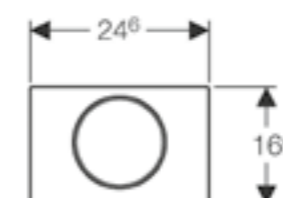

Geberit Sigma10
W 24.6 / D 1.4 / H 16.4cm

Art. no.	Product Description	RRP ex VAT
115.758.KJ.5	White / gloss chrome / white	£89.90
115.758.KK.5	White / gold-plated / white	£111.15
115.758.KH.5	Gloss chrome / matt chrome / gloss chrome	£122.31
115.758.KM.5	Black / gloss chrome / black	£111.15
115.758.SN.5	Anti-fingerprint stainless steel: brushed / polished / brushed	£182.38
115.758.JT.5	Anti-fingerprint coating: matt white / gloss chrome / matt white	£184.13
115.758.14.5	Anti-fingerprint coating: matt black / gloss chrome / matt black	£184.13
115.758.JQ.5	Anti fingerprint: matt chrome / gloss chrome / matt chrome	£122.30
115.787.SN.5	Anti fingerprint & anti vandal stainless steel: brushed / polished / brushed	£229.98