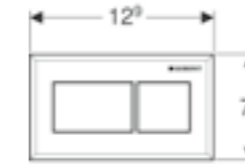

REMOTE

Geberit remote square flush controls
W 12.9 / D 7.4 / H 8cm
Battery powered version also available.

Art. no.	Product Description	RRP ex VAT
116.051.GH.1	Brushed chrome	£231.90
116.051.KA.1	Bright chrome plated	£116.54
116.051.KT.1	White high gloss / brushed chrome plated	£116.54
116.051.KV.1	Black high gloss / chrome plated	£116.54
116.052.21.1	Protruding design, gloss chrome plated	£131.68

For Sigma 8cm cistern.

Art. no.	Product Description	RRP ex VAT
116.053.GH.1	Brushed chrome	£231.90
116.053.KA.1	Bright chrome plated	£116.54
116.053.KT.1	White high gloss / brushed chrome	£116.54
116.053.KV.1	Black high gloss / chrome plated	£116.54
116.054.21.1	Protruding design, gloss chrome plated	£131.68