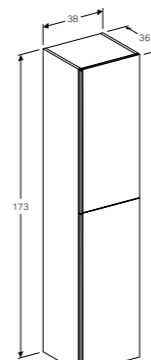

173cm tall cabinet with two doors

W 38 / D 36 / H 173cm

Wall mounted, opening via handle, with one lockable internal drawer, door with soft closing mechanism, with four movable shelves, storage boxes on inside of doors, delivered pre-assembled.

Art. no.	Product Description	RRP ex VAT
500.619.01.2	White	£955.57
500.619.JK.2	Lava	£955.57
500.619.JL.2	Sand	£955.57
500.619.16.1	Black	£955.57