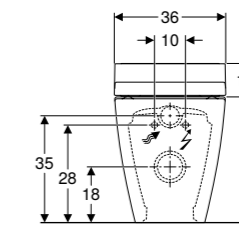

Geberit AquaClean Tuma Comfort floorstanding

W 36 / D 56 / H 43cm
Complete solution.

Art. no.	Product Description	RRP ex VAT
146.310.11.1	White alpine	£3,066.99
146.310.SI.1	White glass	£3,110.06
146.310.SJ.1	Black glass	£3,110.06
146.310.FW.1	Stainless steel brushed	£3,139.15

Design cover ☐ ☐ ☐ ☐