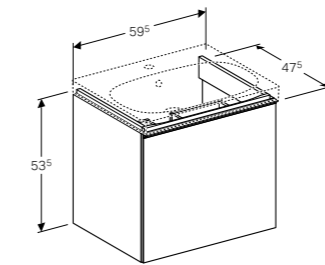

Cabinet for 60cm washbasin, with one drawer and internal drawer
W 59.5 / D 47.5 / H 53.5cm

Wall mounted, opening via handle, drawer with soft closing mechanism, moisture resistant, delivered pre-assembled.

Art. no.	Product Description	RRP ex VAT
500.609.01.2	White	£758.30
500.609.JK.2	Lava	£758.30
500.609.JL.2	Sand	£758.30
500.609.16.1	Black	£758.30