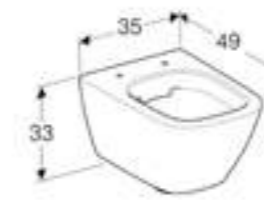

Wall-hung toilet Rimfree®, short projection

W 35 / D 49 / H 33cm

Wall-hung fully shrouded, short projection toilet pan, 6/4 litre, hidden fastening.

Art. no.	Product Description	RRP ex VAT
500.379.01.1	White	£362.47