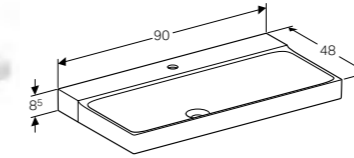

90cm washbasin

W 90 / D 48 / H 8.5cm

Washbasin without overflow, available with Clou overflow system or drain with running waste, can be installed with a washbasin cabinet.

Art. no.	Product Description	RRP ex VAT
500.531.01.1	Centred tap hole	£565.32
500.532.01.1	Without tap hole	£565.32