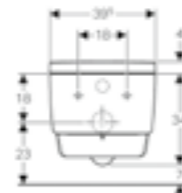

Geberit AquaClean Mera Comfort wall-hung

W 36 / D 59 / H 38cm
Designer shower toilet that meets the highest standards.

Art. no.	Product Description	RRP ex VAT
146.210.11.1	Shower toilet with plated cover, white	£6,093.84
146.210.21.1	Shower toilet with plated cover, chrome	£6,170.98