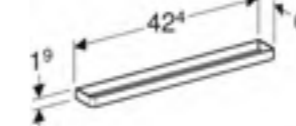

Towel rail for bathroom furniture
W 42.4 / D 4.9 / H 1.9cm

For mounting on washbasin cabinet.

Art. no.	Product Description	RRP ex VAT
502.328.00.1	Gloss chrome-plated	£32.98
502.328.01.3	White / matt powder-coated	£32.98
502.328.JK.1	Lava / matt powder-coated	£32.98
502.328.JL.1	Sand grey / matt powder-coated	£32.98