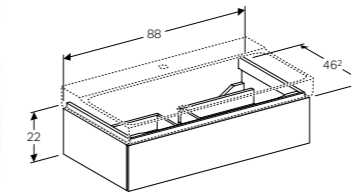

Cabinet for 90cm washbasin, with one drawer

W 88 / D 46.2 / H 22cm

Wall mounted, opened using push to open mechanism, moisture resistant, LED lighting, delivered pre-assembled.

Art. no.	Product Description	RRP ex VAT
500.508.01.1	White	£709.20
500.508.43.1	Scultura grey	£709.20
500.508.00.1	Matt greige	£709.20