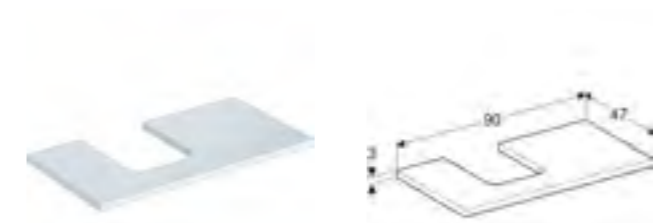

90cm washtop for lay-on bowl washbasin
H 3 / W 90 / D 47cm

Water resistant washtop with left cut-out for lay-on washbasin.

Art. no.	Product Description	RRP ex VAT
505.293.00.1	White / high-gloss coated	£320.00
505.293.00.2	White / matt coated	£320.00
505.293.00.3	Lava / matt coated	£320.00
505.293.00.4	Sand grey / high-gloss coated	£320.00
505.293.00.5	Oak / wood-textured melamine	£320.00
505.293.00.6	Hickory / wood-textured melamine	£320.00
505.293.00.7	Greige / matt coated	£320.00