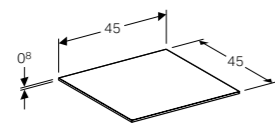

Indirect lighting, heated rear to prevent mirror steaming up, touch sensor switch, dimmable, LED lighting.

Art. no.	Product Description	RRP ex VAT
500.519.00.1	120cm	£874.24

45cm glass shelf

W 45 / D 45 / H 0.8cm