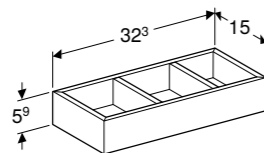

Square drawer insert low

W 32.3 / D 15 / H 5.9cm

H-partition suitable for Smyle furniture.

Art. no.	RRP ex VAT
500.677.00.1	£39.34