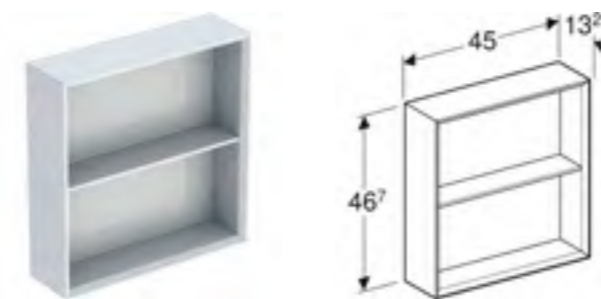

45cm shelf unit, square

W 45 / D 13.2 / H 46.7cm

Wall mounted, open front, one fixed shelf, delivered pre-assembled.

Art. no.	Product Description	RRP ex VAT
502.323.01.1	White / high-gloss coated	£278.59
502.323.01.3	White / matt coated	£278.59
502.323.JK.1	Lava / matt coated	£278.59
502.323.JL.1	Sand grey / high-gloss coated	£278.59
502.323.JH.1	Oak / wood-textured melamine	£278.59
502.323.JR.1	Hickory / wood-textured melamine	£278.59