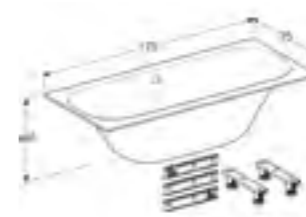

170 x 75cm rectangular bath, duo with set of feet
W 170 / D 75 / H 46.3cm
Built in bath, acrylic slim rim, suitable for two people, centred outlet.

Art. no.	Product Description	RRP ex VAT
554.003.01.1	White	£903.31