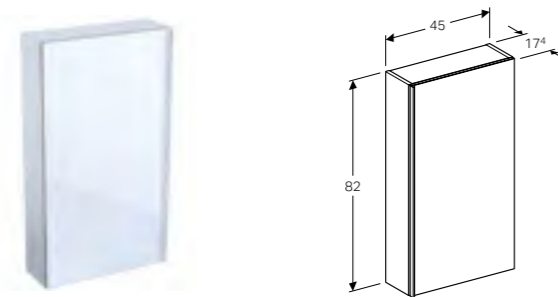

45cm high-level cabinet with one door
W 45 / D 17.4 / H 82cm
Wall mounted, opening via handle, door with soft closing mechanism, with three movable shelves, mirror on inside of door, delivered pre-assembled.

Art. no.	Product Description	RRP ex VAT
500.639.01.2	White	£554.84
500.639.JK.2	Lava	£554.84
500.639.JL.2	Sand	£554.84
500.639.16.1	Black	£554.84