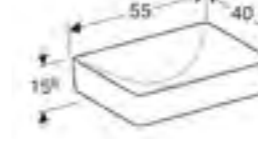

Rectangular lay-on basin		RRP ex VAT
W 55 / D 40cm		
Art. no.	Product Description	
500.779.01.2	No tap hole without overflow	£272.75