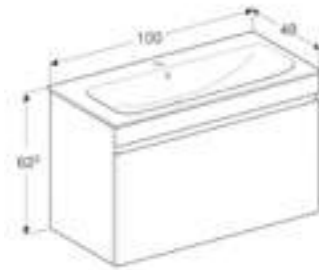

100cm slim basin and vanity unit
W 100 / D 48 / H 62.2cm

Wall mounted, handleless design, with concealed internal drawer.

Art. no.	Product Description	RRP ex VAT
501.917.01.1	Centred tap hole, White	£1,413.93
501.917.JK.1	Centred tap hole, Lava	£1,413.93
501.917.00.1	Centred tap hole, Light Hickory	£1,413.93
501.917.JR.1	Centred tap hole, Hickory	£1,413.93