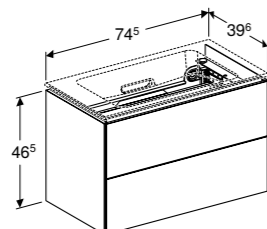

Cabinet for 75cm washbasin

W 74.5 / D 39.6 / H 46.5cm

Wall mounted, handleless design with two drawers. Made with wood veneer.

Art. no.	Product Description	RRP ex VAT
500.381.00.1	Black walnut	£2,233.79
500.381.01.1	White high gloss	£2,233.79