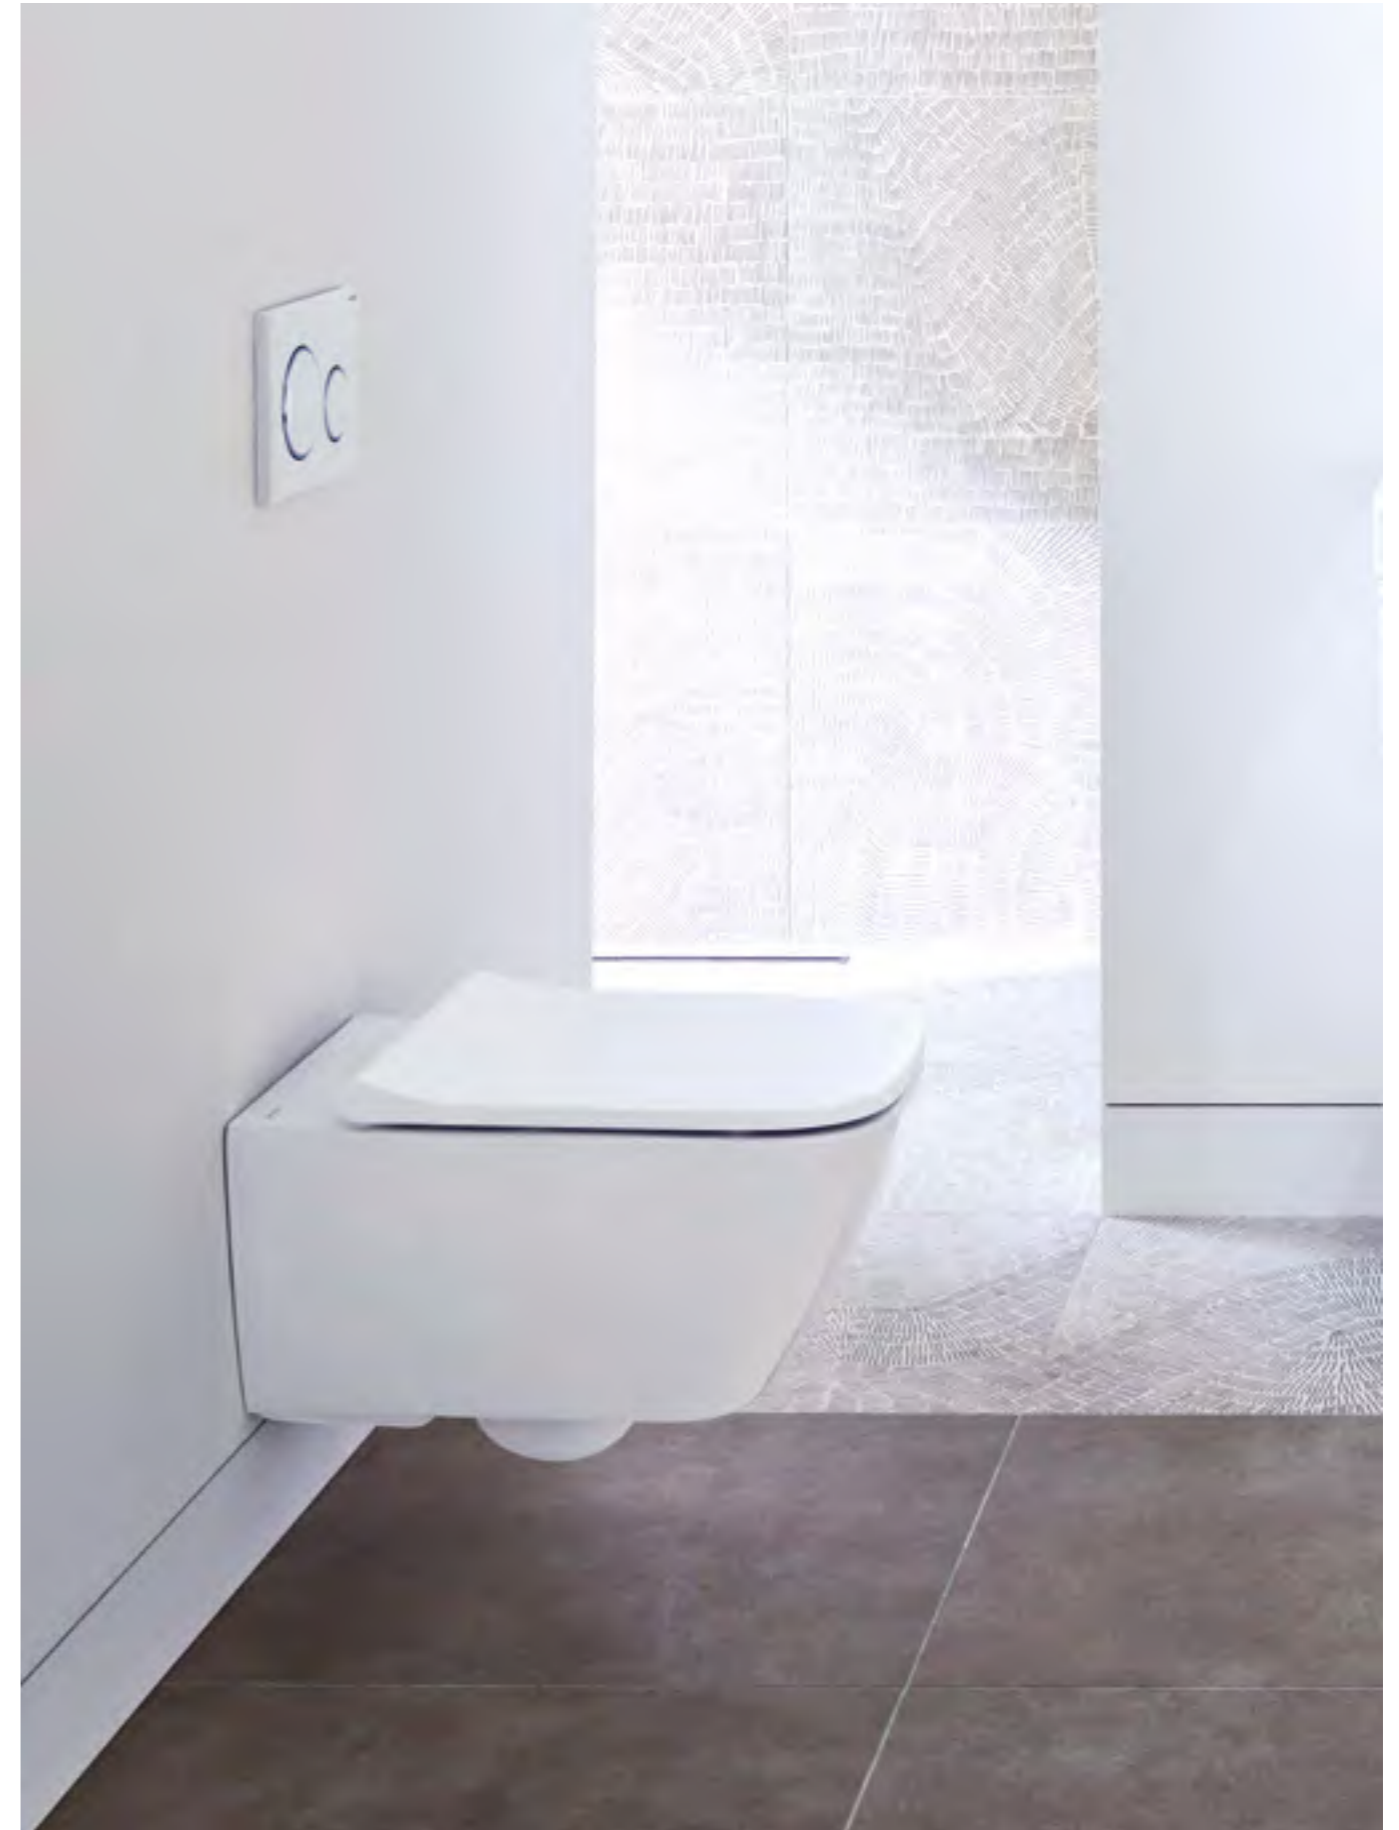

Art. no. 500.841.00.1 **Product Description** White

RRP ex VAT
£341.50

VARIFORM

The design of the Geberit VariForm washbasins is based on the four basic geometric shapes; round, rectangle, oval and ellipse. Customers can choose their preferred style of washbasin and match it to the style of VariForm furniture to create a design that suits their individual taste.