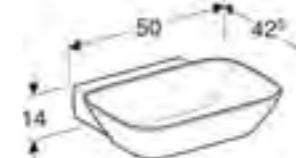

Cabinet for 120cm washbasin, with one drawer
H 26.6 / W 118.4 / D 47cm

Wall mounted, handleless design opened using push to open mechanism, moisture resistant, delivered pre-assembled.

Art. no.	Product Description	RRP ex VAT
505.075.00.1	White / high-gloss coated	£895.00
505.075.00.2	White / matt coated	£895.00
505.075.00.3	Lava / matt coated	£895.00
505.075.00.4	Sand grey / high-gloss coated	£895.00
505.075.00.5	Oak / wood-textured melamine	£895.00
505.075.00.6	Hickory / wood-textured melamine	£895.00
505.075.00.7	Greige / matt coated	£895.00
505.075.00.8	Black / matt coated	£895.00