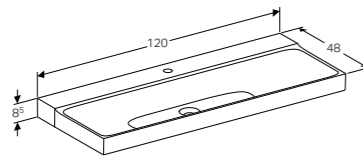

120cm washbasin
W 120 / D 48 / H 8.5cm

Washbasin without overflow, available with Clou overflow system on centred tap hole only or drain with running waste, can be installed with a washbasin cabinet.

Art. no.	Product Description	RRP ex VAT
500.551.01.1	Centred tap hole	£785.51
500.552.01.1	Without tap hole	£785.51
500.550.01.1	Right hand and left hand tap hole	£785.51