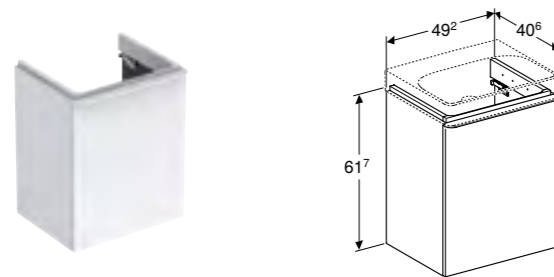

Cabinet for 50cm handrinse basin, with one soft closing mechanism door
W 49.2 / D 40.6 / H 61.7cm
Wall mounted, integrated handle, moisture resistant, delivered pre-assembled.
Art. no. 500.363.00.1 **Product Description** White right hand door **RRP ex VAT** £378.07
500.363.JK.1 Lava right hand door £378.07
500.363.JL.1 Sand grey right hand door £378.07
500.363.JR.1 Hickory right hand door £378.07
500.364.00.1 White left hand door £378.07
500.364.JK.1 Lava left hand door £378.07
500.364.JL.1 Sand grey left hand door £378.07
500.364.JR.1 Hickory left hand door £378.07