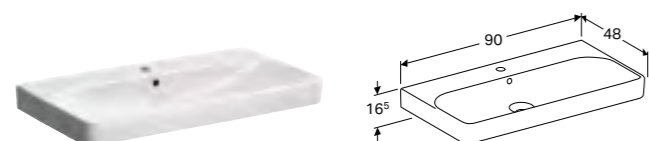

90cm square washbasin

W 90 / D 48 / H 16.5cm

Visible overflow, can be installed with cabinet for washbasin.

Art. no.	Product Description	RRP ex VAT
500.251.01.1	Centred tap hole	£342.31
500.250.01.1	Without tap hole	£342.31
500.252.01.1	Right and left tap hole	£342.31