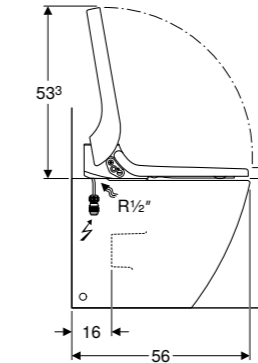

Geberit AquaClean Mera Classic wall-hung

W 36 / D 59 / H 38cm
Designer shower toilet that meets the highest standards.

Art. no.	Product Description	RRP ex VAT
146.200.11.1	Shower toilet with plated cover, white	£4,584.57
146.200.21.1	Shower toilet with plated cover, chrome	£4,657.33

Design cover ☐ ☐