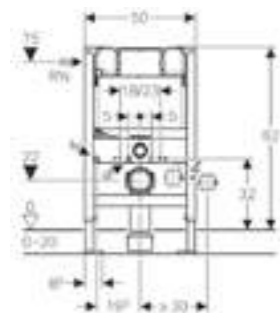

RECTANGULAR

Geberit Kappa50

W 21.1 / D 1.5 / H 14.2cm

Art. no.	Product Description	RRP ex VAT
115.260.11.1	White alpine	£162.32
115.260.21.1	Gloss chrome	£162.32
115.260.46.1	Matt chrome	£162.32
115.258.00.1	Brushed stainless steel	£162.32

Geberit Kappa20

W 21.3 / D 1.5 / H 14.2cm

Art. no.	Product Description	RRP ex VAT
115.228.11.1	White alpine	£60.92
115.228.21.1	Gloss chrome	£75.03
115.228.46.1	Matt chrome	£75.03

Geberit Kappa21

W 21.3 / D 1 / H 14.2cm

Art. no.	Product Description	RRP ex VAT
115.240.KH.1	Gloss chrome / matt chrome / gloss chrome	£132.37
115.240.KJ.1	White / gloss chrome / white	£104.49
115.240.KK.1	White / gold plated / white	£124.01
115.240.KM.1	Black / gloss chrome / black	£124.01
115.240.KN.1	Matt chrome / gloss chrome plated / matt chrome	£132.37

Geberit Kappa concealed cistern 15cm, 6/3 litres

Art. no.	Product Description	RRP ex VAT
109.205.00.1	Installation height 82cm	£189.63

Geberit Duofix WC frame with Kappa cistern 15cm

Art. no.	Product Description	RRP ex VAT
111.260.00.1	Installation height 82cm	£409.60