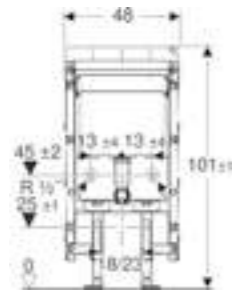

Geberit Monolith
W 48.2 / D 10.6 / H 101cm
Floor standing toilet, height 101cm.

Art. no.	Product Description	RRP ex VAT
131.185.00.5	Monolith sanitary module	£901.65
131.190.00.1	Set of cistern lid with side claddings, customer-specific: aluminium brushed	£283.51
131.191.00.1	Set of cistern lid with side claddings customer-specific: black chrome / aluminium brushed	£283.51