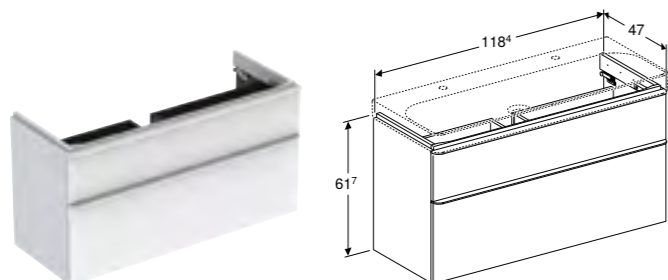

Cabinet for 120cm handrinse basin, with two soft closing mechanism drawers

W 118.4 / D 47 / H 61.7cm

Wall mounted, integrated handles, moisture resistant, delivered pre-assembled.

Art. no.	Product Description	RRP ex VAT
500.355.00.1	White	£1,058.55
500.355.JK.1	Lava	£1,058.55
500.355.JL.1	Sand grey	£1,058.55
500.355.JR.1	Hickory	£1,058.55