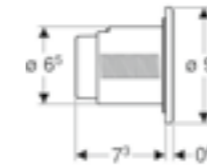

FLUSH BUTTONS

Sigma 8cm single flush
W 9.4 / D 7.3 / H 9.4cm

Art. no.	Product Description	RRP ex VAT
116.041.11.1	White alpine	£72.94
116.041.21.1	Gloss chrome plated	£87.53
116.041.46.1	Matt chrome plated	£87.53