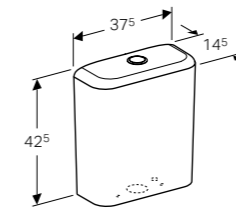

Exposed cistern, bottom water supply connection
W 37.5 / D 14.5 / H 42.5cm

Close coupled, dual flush, volume 6/4 litre, water supply connection on the bottom.

Art. no.	Product Description	RRP ex VAT
500.409.01.1	White	£268.50