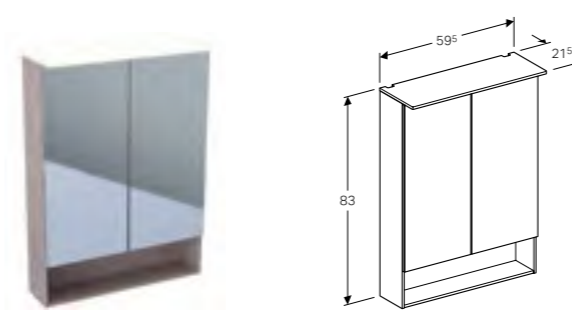

60cm mirror cabinet with functional lighting, two doors
 W 59.5 / D 21.5 / H 83cm
 LED lighting, internal lighting, sensor switch, power socket, USB port, mirrored back side, magnification mirror, storage boxes on inside of doors.