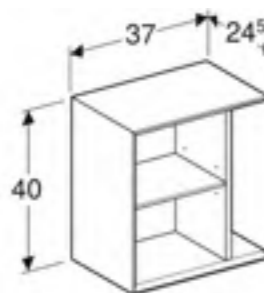

37cm side element
W 37 / D 24.5 / H 40cm

Wall mounted, open front, delivered pre-assembled.

Art. no.	Product Description	RRP ex VAT
502.324.01.1	White / high-gloss coated	£401.73
502.324.01.3	White / matt coated	£401.73
502.324.JK.1	Lava / matt coated	£401.73
502.324.JL.1	Sand grey / high-gloss coated	£401.73
502.324.JH.1	Oak / wood-textured melamine	£401.73
502.324.JR.1	Hickory / wood-textured melamine	£401.73