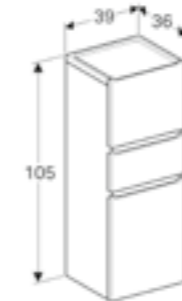

Medium cabinet
W 39 / D 36 / H 105cm

Wall mounted, handleless design with three shelves.

Art. no.	Product Description	RRP ex VAT
501.922.01.1	White	£645.18
501.922.JK.1	Lava	£645.18
501.922.00.1	Light Hickory	£645.18
501.922.JR.1	Hickory	£645.18