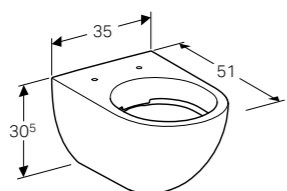

Art. no.	Product Description	RRP ex VAT
500.602.01.2	White	£466.19

RRP ex VAT
£466.19

Wall-hung toilet, Rimfree®

W 35 / D 51 / H 30.5cm

Washdown toilet pan, hidden fastening, easy fastening with Geberit toilet wall fixing EFF2.