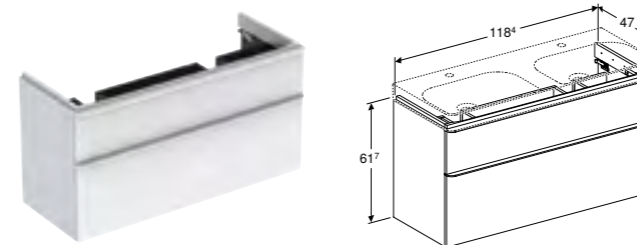

Cabinet for 120cm double washbasin, with two soft closing mechanism drawers

W 118.4 / D 47 / H 61.7cm

Wall mounted, integrated handles, moisture resistant, delivered pre-assembled.

Art. no.	Product Description	RRP ex VAT
500.356.00.1	White	£1,058.55
500.356.JK.1	Lava	£1,058.55
500.356.JL.1	Sand grey	£1,058.55
500.356.JR.1	Hickory	£1,058.55