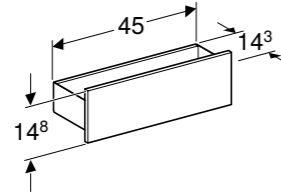

Half pedestal for square handrinse basins

W 21.5 / D 23.7 / H 31.5cm

Easy fastening with Geberit fastening set Kerafix.

Art. no.	Product Description	RRP ex VAT
500.575.01.1	White	£73.60

450mm box shelf

W 45 / D 14.3 / H 14.8cm