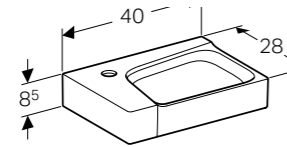

40cm handrinse basin

W 40 / D 28 / H 8.5cm

Washbasin without overflow, available with Clou overflow system or drain with running waste, can be installed with a washbasin cabinet.

Art. no.	Product Description	RRP ex VAT
500.529.01.1	Right hand tap hole	£197.78
500.528.01.1	Left hand tap hole	£197.78