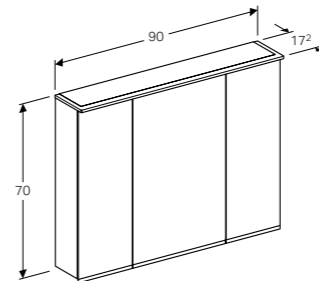

90cm Option plus mirror cabinet with functional and ambient lighting, three doors
W 90 / D 17.2 / H 70cm

LED lighting, indirect lighting, touch sensor switch for the upper light, touch sensor switch for the bottom light, power socket, USB port, mirrored body, mirrored back side, doors mirrored on both sides, movable shelves. The Option Plus mirror cabinets also include a magnetic accessory holder.

Art. no.
500.596.P5.1

RRP ex VAT
£1,104.11