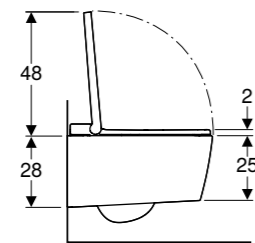

COMPLETE SOLUTIONS

Geberit AquaClean Mera Comfort wall-hung

W 36 / D 59 / H 38cm
Designer shower toilet that meets the highest standards.

Art. no.	Product Description	RRP ex VAT
146.210.11.1	Shower toilet with plated cover, white	£6,093.84
146.210.21.1	Shower toilet with plated cover, chrome	£6,170.98

Design cover ☐ ☐

Geberit AquaClean Tuma Classic wall-hung

W 36 / D 55.3 / H 44.6cm
Complete wall-hung solution.

Art. no.	Product Description	RRP ex VAT
146.090.11.1	White alpine	£1,780.95

Geberit AquaClean Mera Classic wall-hung

W 36 / D 59 / H 38cm
Designer shower toilet that meets the highest standards.

Art. no.	Product Description	RRP ex VAT
146.200.11.1	Shower toilet with plated cover, white	£4,584.57
146.200.21.1	Shower toilet with plated cover, chrome	£4,657.33

Design cover ☐ ☐

Geberit AquaClean Tuma Comfort floorstanding

W 36 / D 56 / H 43cm
Complete solution.

Art. no.	Product Description	RRP ex VAT
146.310.11.1	White alpine	£3,066.99
146.310.SI.1	White glass	£3,110.06
146.310.SJ.1	Black glass	£3,110.06
146.310.FW.1	Stainless steel brushed	£3,139.15

Design cover ☐ ☐ ☐ ☐

Geberit AquaClean Sela wall-hung

W 36 / D 57.8 / H 44cm
Designer shower toilet with all important basic functions.

Art. no.	Product Description	RRP ex VAT
146.220.11.1	White alpine	£3,317.14
146.220.21.1	Gloss chrome	£3,375.34

Design cover ☐ ☐

Geberit AquaClean Tuma Classic floorstanding

W 36 / D 56 / H 43cm
Complete solution.

Art. no.	Product Description	RRP ex VAT
146.320.11.1	White alpine	£2,009.88

Geberit AquaClean Tuma Comfort wall-hung

W 36 / D 55.3 / H 44.6cm
Complete wall-hung solution.

Art. no.	Product Description	RRP ex VAT
146.290.11.1	White alpine	£2,838.06
146.290.SI.1	White glass	£2,881.74
146.290.SJ.1	Black glass	£2,881.74
146.290.FW.1	Stainless steel brushed	£2,910.84