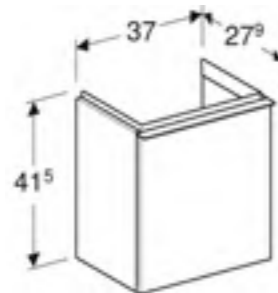

Cabinet for 38cm handrinse basin with one door
W 37 / D 27.9 / H 41.5cm

Wall mounted, delivered pre-assembled, right side hinge.

Art. no.	Product Description	RRP ex VAT
502.300.01.1	White / high-gloss coated, white / matt powder-coated	£437.57
502.300.01.2	White / high-gloss coated, gloss chrome-plated	£437.57
502.300.01.3	White / matt coated, white / matt powder-coated	£437.57
502.300.JK.1	Lava / matt coated, lava / matt powder-coated	£437.57
502.300.JL.1	Sand grey / high-gloss coated, sand grey / matt powder-coated	£437.57
502.300.JH.1	Oak / wood-textured melamine, lava / matt powder-coated	£437.57
502.300.JR.1	Hickory / wood-textured melamine, lava / matt powder-coated	£437.57