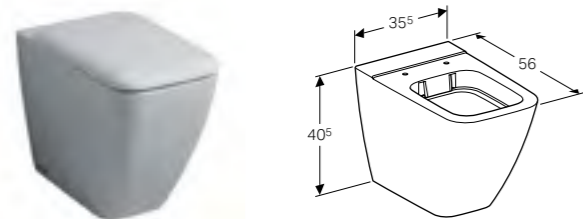

Square floor standing toilet, Rimfree®

W 35.5 / D 56 / H 40.5cm

Back-to-wall, washdown toilet pan, 6/4 litre, horizontal or vertical outlet, hidden fastening.

Art. no.	Product Description	RRP ex VAT
211910000	White	£457.41