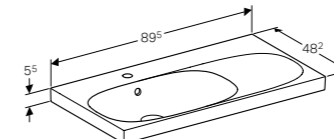

90cm washbasin, with right shelf surface

W 89.5 / D 48.2 / H 5.5cm

Can be installed with a washbasin cabinet, asymmetrical visible overflow.

Art. no.	Product Description	RRP ex VAT
500.625.01.2	Centred tap hole	£613.17
500.626.01.2	Without tap hole	£613.17