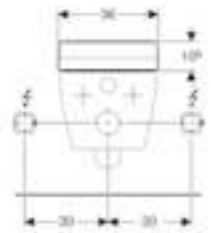

Design cover ☐