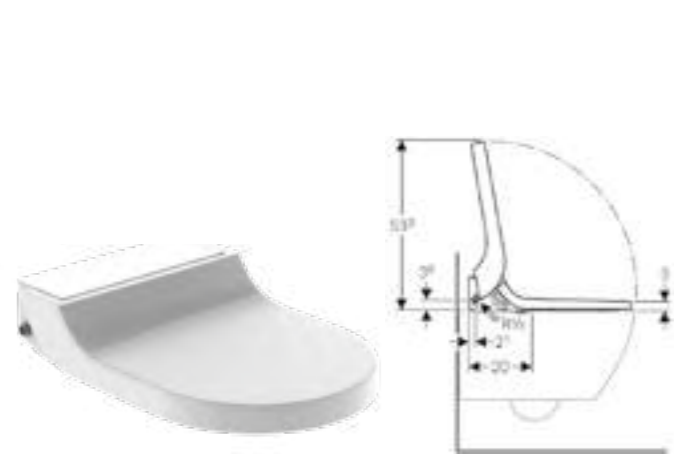

ENHANCEMENT SOLUTIONS

Geberit AquaClean Tuma Comfort

W 36 / D 52.3 / H 10.6cm
Enhancement solution.

Art. no.	Product Description	RRP ex VAT
146.278.11.1	White alpine	£2,401.42
146.278.SI.1	White glass	£2,445.10
146.278.SJ.1	Black glass	£2,445.10
146.278.FW.1	Stainless steel brushed	£2,474.21

Design cover ☐ ☐ ☐ ☐