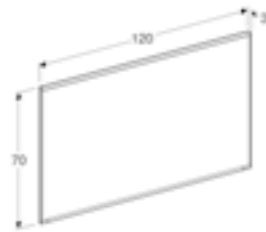

120cm Option Plus illuminated mirror
W 120 / D 3.5 / H 70cm
With direct and indirect lighting, dimmable and antimist function.
Art. no.
501.074.00.1

RRP ex VAT
£1,191.41