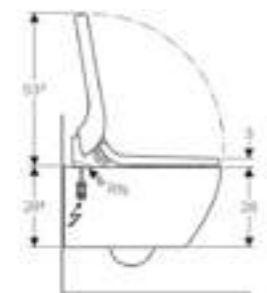

Geberit AquaClean Tuma Classic floorstanding

W 36 / D 56 / H 43cm
Complete solution.

Art. no.	Product Description	RRP ex VAT
146.320.11.1	White alpine	£2,009.88