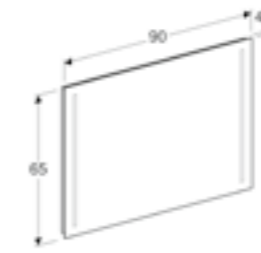

90cm mirror with functional side lighting
W 90 / D 4.2 / H 65cm
Mechanical switch, LED lighting.
Art. no.
500.589.00.1

RRP ex VAT
£416.81