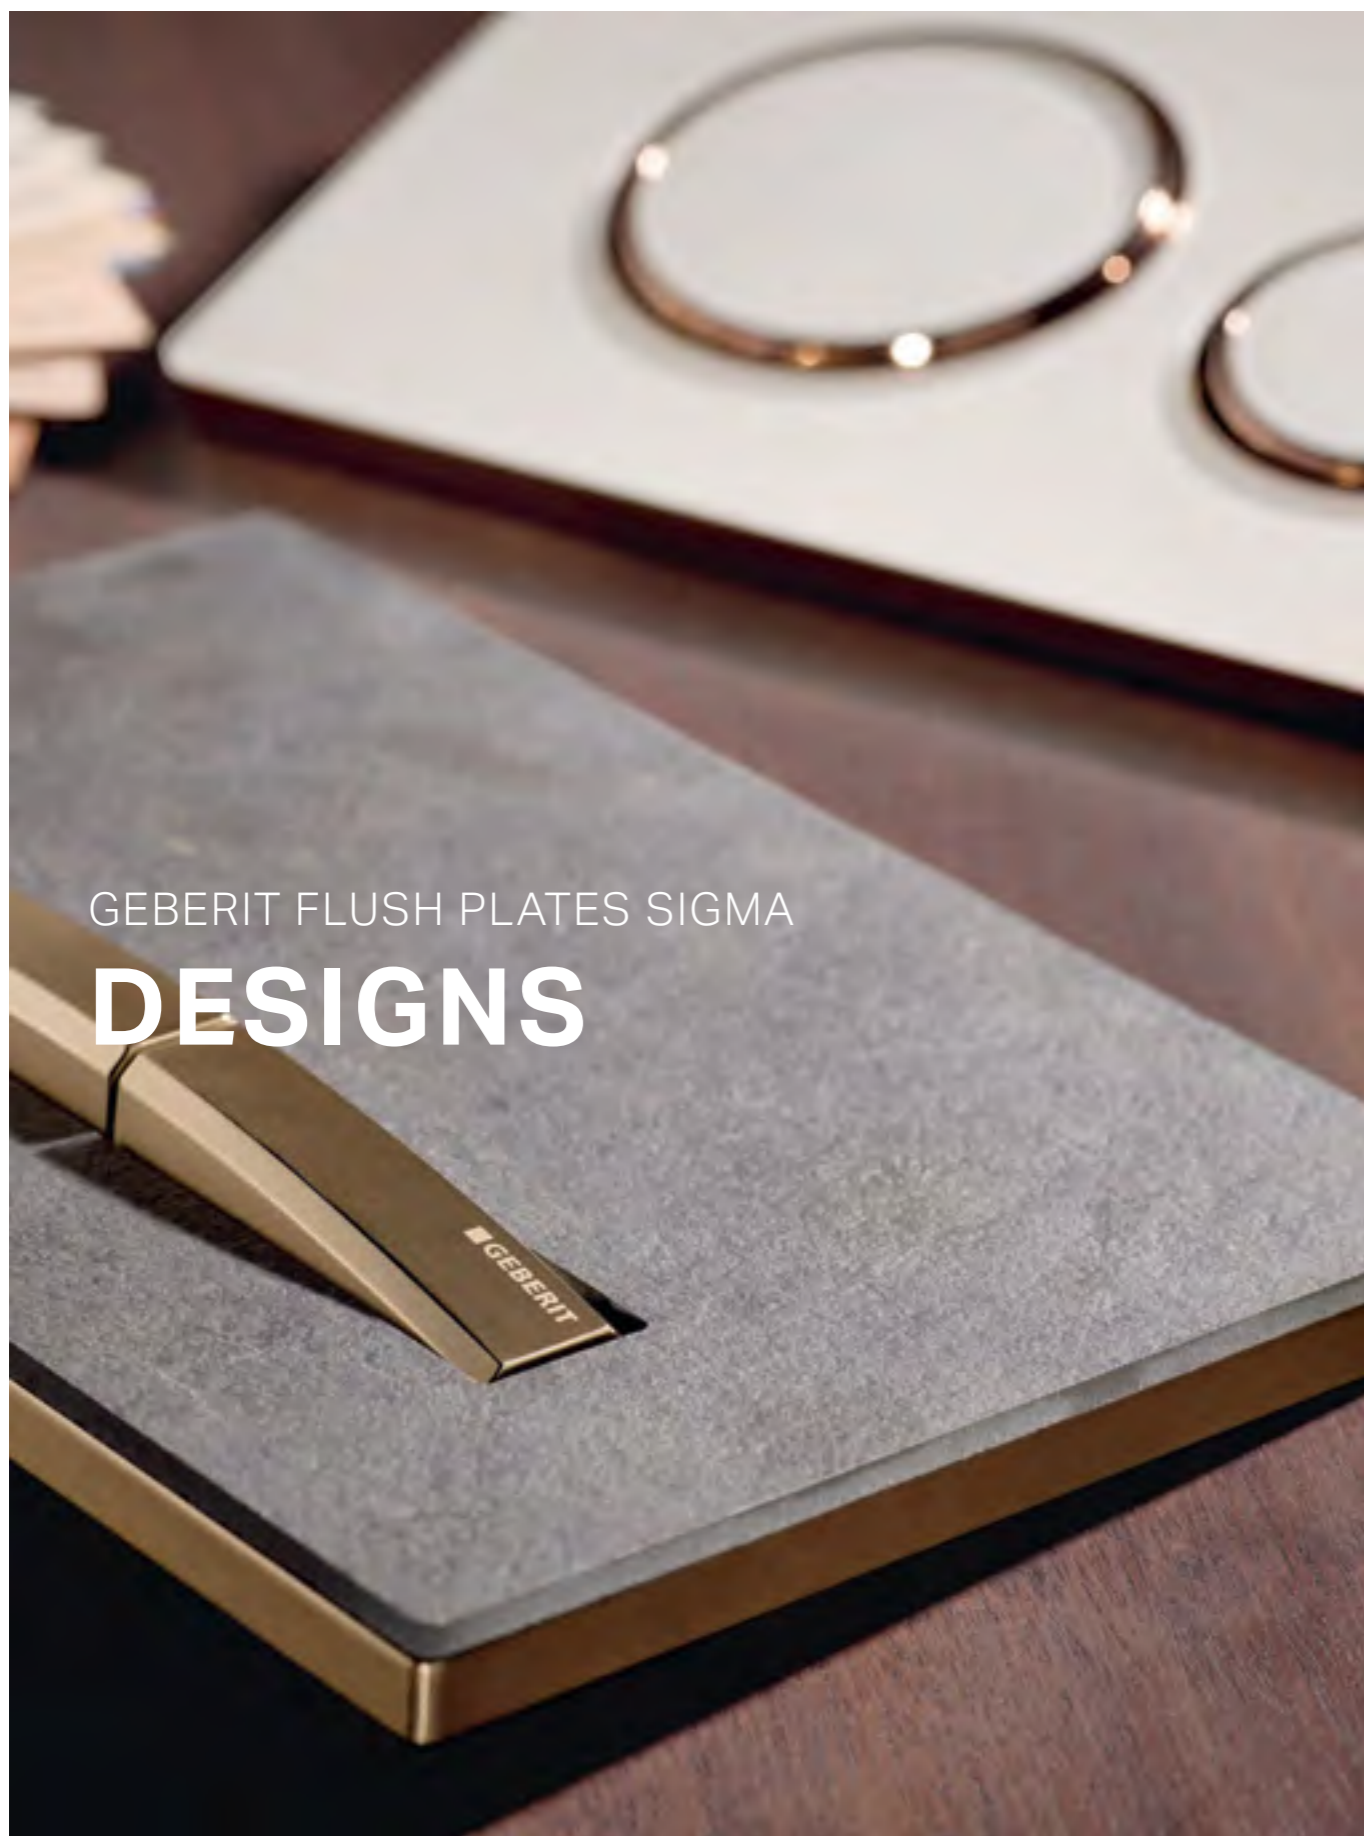

FLUSH PLATES

GEBERIT FLUSH PLATES SIGMA
DESIGNS

**Rectangular, round or touchless elegance.
Uncompromising aesthetics and function.**

The Geberit flush plates from the Sigma series offer a wide range of designs and surface finishes. Whether with organic round or clear geometric flush buttons, all of the plates impress with high quality workmanship and easy, convenient operation. Exciting additional functions such as the odour extraction unit behind the flush plate, the touchless model and the option of designing a bespoke, customer specific plate are available as part of the Sigma range.