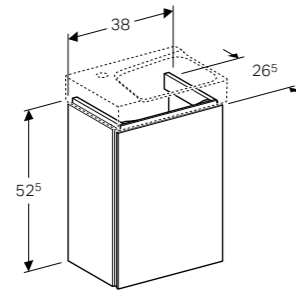

Cabinet for 40cm handrinse basin, with one door

W 38 / D 26.5 / H 52.5cm

Wall mounted, left or right hinge side, moisture resistant, delivered pre-assembled.

Art. no.	Product Description	RRP ex VAT
500.502.01.1	White	£466.82
500.502.43.1	Scultura grey	£466.82
500.502.00.1	Matt greige	£466.82