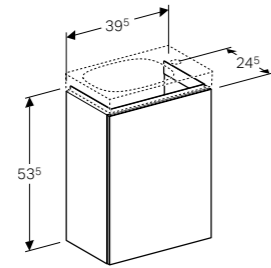

Cabinet for 40cm handrinse basin, with one door
W 39.5 / D 24.5 / H 53.5cm

Wall mounted, opened using push to open mechanism, left or right hinge side, moisture resistant, delivered pre-assembled.

Art. no.	Product Description	RRP ex VAT
500.607.01.2	White	£369.90
500.607.JK.2	Lava	£369.90
500.607.JL.2	Sand	£369.90
500.607.16.1	Black	£369.90