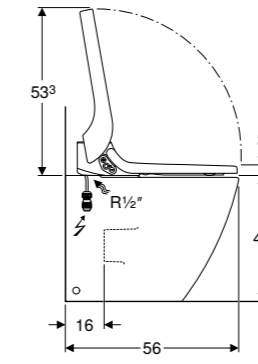

Design cover ☐ ☐