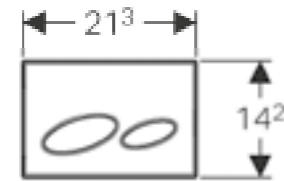

Geberit Kappa20

W 21.3 / D 1.5 / H 14.2cm

Art. no.	Product Description	RRP ex VAT
115.228.11.1	White alpine	£60.92
115.228.21.1	Gloss chrome	£75.03
115.228.46.1	Matt chrome	£75.03