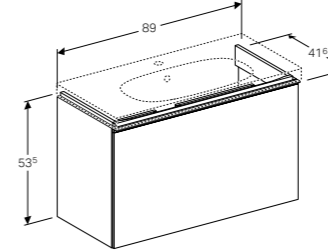

Cabinet for 90cm washbasin, with one drawer and internal drawer, short projection

W 89 / D 41.6 / H 53.5cm

Wall mounted, opening via handle, drawer with soft closing mechanism, moisture resistant, delivered pre-assembled.

Art. no.	Product Description	RRP ex VAT
500.616.01.2	White	£838.44
500.616.JK.2	Lava	£838.44
500.616.JL.2	Sand	£838.44
500.616.16.1	Black	£838.44