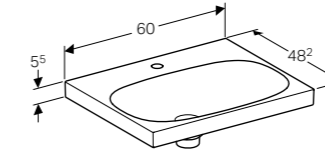

BODY

FRONT

40cm handrinse basin
W 40 / D 25.2 / H 5.5cm

Can be installed with a washbasin cabinet, asymmetrical, without overflow.

Art. no.	Product Description	RRP ex VAT
500.635.01.2	Right tap hole	£116.50