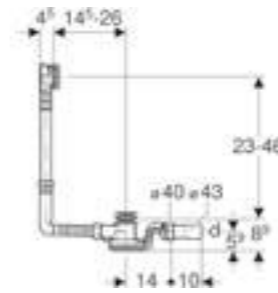

Geberit bathtub drain with turn handle actuation and inlet
With ready-to-fit-set and straight connector:
gloss chrome-plated.

Art. no.   **Product Description**   **RRP ex VAT**
150.712.21.6   D 52 / L 23cm   £237.30
150.713.21.6   D 52 / L 70cm   £247.80