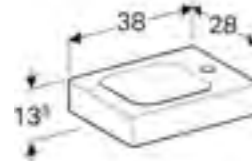

38cm handrinse basin
W 38 / D 28 / H 13.5cm

Washbasin without overflow, asymmetrical, can be installed with a washbasin cabinet.

Art. no.	Product Description	RRP ex VAT
124736000	Right tap hole	£100.56
124836000	Left tap hole	£100.56