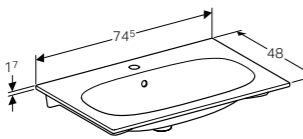

75cm slim rim washbasin

W 74.5 / D 48 / H 17cm

For mounting on a washbasin cabinet, visible overflow.

Art. no.	Product Description	RRP ex VAT
500.641.01.2	Centred tap hole	£382.52