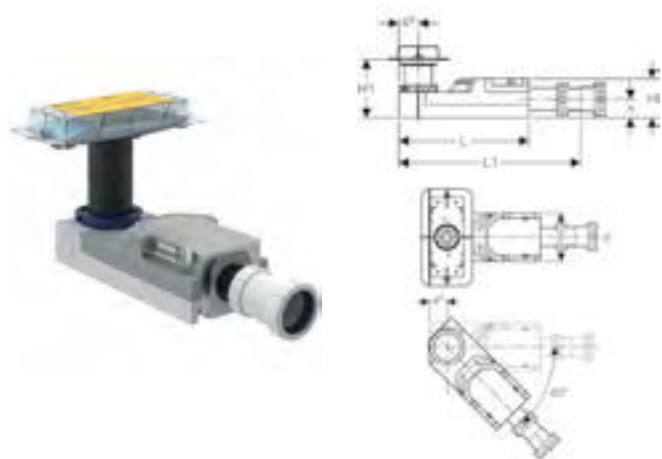

CLEANLINE

Installation set for Geberit shower channels of the CleanLine series

Art. no.	Product Description	RRP ex VAT
154.154.00.1	Floor construction height from 90mm	£244.50

d, ø	Outer diameter	5.5cm
B	Width	13cm
H	Height	9cm
H1	Height	9-20cm
h	Height, partial diameter	4.2cm
L	Length	30cm
L1	Length	35.8cm