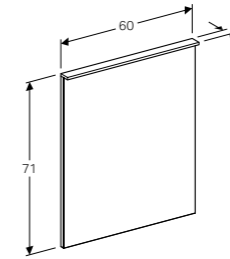

60cm mirror with functional and ambient lighting

W 60 / D 5.5 / H 71cm

Indirect lighting, heated rear to prevent mirror steaming up, touch sensor switch, dimmable, LED lighting.

Art. no.	Product Description	RRP ex VAT
500.521.00.1	60cm	£748.84