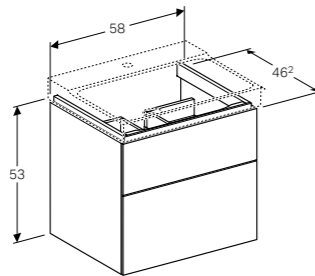

Cabinet for 60cm washbasin, with two drawers

W 58 / D 46.2 / H 53cm

Wall mounted, opened using push to open mechanism, moisture resistant, LED lighting, delivered pre-assembled.

Art. no.	Product Description	RRP ex VAT
500.506.01.1	White	£826.17
500.506.43.1	Scultura grey	£826.17
500.506.00.1	Matt greige	£826.17