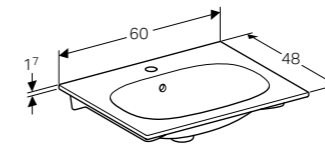

60cm slim rim washbasin
W 60 / D 48 / H 17cm

For mounting on a washbasin cabinet, visible overflow.

Art. no.	Product Description	RRP ex VAT
500.640.01.2	Centred tap hole	£268.21