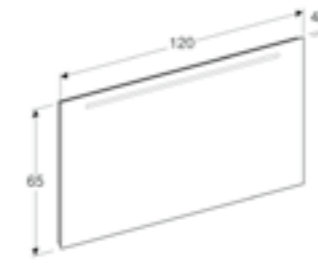

120cm mirror with functional lighting from the top
W 120 / D 4.2 / H 65cm
Mechanical switch, LED lighting.
Art. no.
500.585.00.1

RRP ex VAT
£489.43