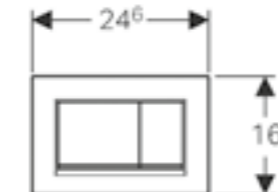

RECTANGULAR