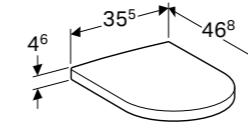

Toilet seat

W 35.5 / D 46.8 / H 4.6cm

Soft close seat and cover with quick release hinges.

Art. no. 500.670.01.1 **Product Description** White
500.835.01.1 **Product Description** White, quick release

RRP ex VAT £188.35
£186.21