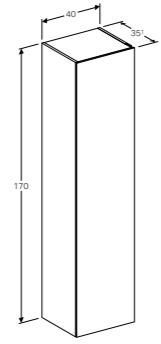

170cm tall cabinet with one soft closing mechanism door and internal mirror

W 40 / D 35.1 / H 170cm

Wall mounted, mirror on inside of door, with two fixed shelves, with four movable shelves, moisture resistant, delivered pre-assembled.