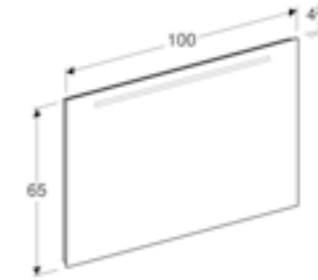

100cm mirror with functional lighting from the top
W 100 / D 4.2 / H 65cm
Mechanical switch, LED lighting.
Art. no.
500.584.00.1

RRP ex VAT
£456.40