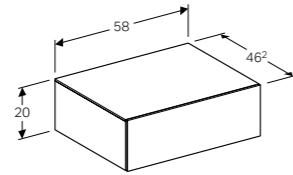

58cm side cabinet with one drawer

W 58 / D 46.2 / H 20cm

Wall mounted, opened using push to open mechanism, moisture resistant, delivered pre-assembled.

Art. no.	Product Description	RRP ex VAT
500.507.01.1	White	£679.97
500.507.43.1	Scultura grey	£679.97
500.507.00.1	Matt greige	£679.97