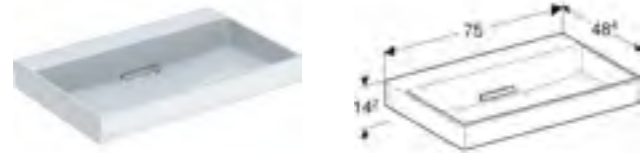

75cm washbasin innovative waste

H 14.2 / W 75 / D 48cm

Washbasin comes with Clou lever waste system. White KeraTect finishing glaze and white comb waste cover.

Art. no.	Product Description	RRP ex VAT
505.035.00.1	Without tap hole	£690.00
505.036.00.1	Centred tap hole	£690.00