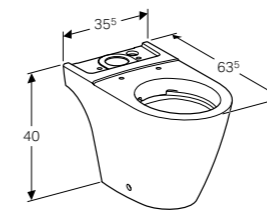

Close coupled pan, Rimfree®
W 35.5 / D 63.5 / H 40cm

Washdown toilet pan, multidirectional outlet, hidden fastening.

Art. no.	Product Description	RRP ex VAT
200460000	White	£377.05

Handles for 75cm basin units
W 73.7 / D 3.3 / H 1.9cm