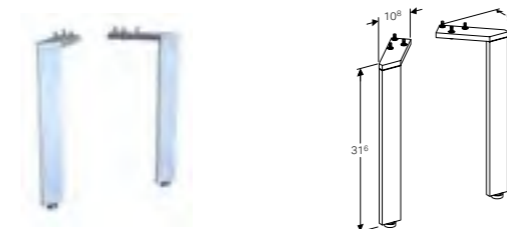

Set of feet for cabinet for slim rim washbasin
W 10.8 / D 9.3 / H 31.6cm
Height adjustable.

Art. no.	Product Description	RRP ex VAT
500.657.00.2	Gloss chrome plated	£61.64