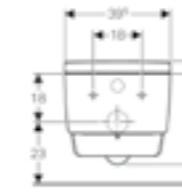

Geberit AquaClean Mera Classic wall-hung

W 36 / D 59 / H 38cm
Designer shower toilet that meets the highest standards.

Art. no.	Product Description	RRP ex VAT
146.200.11.1	Shower toilet with plated cover, white	£4,584.57
146.200.21.1	Shower toilet with plated cover, chrome	£4,657.33