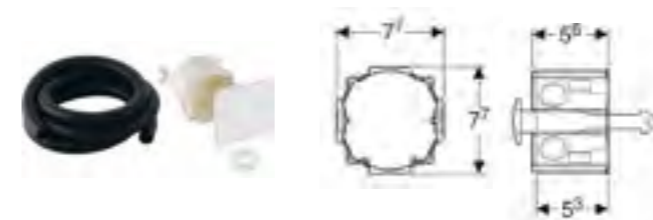

Art. no.	RRP ex VAT
115.335.00.1	£85.95

Geberit DuoFresh module with automatic actuation and insert for Geberit DuoFresh stick, for Sigma concealed cistern 8cm

Art. no.	Product Description	RRP ex VAT
115.052.BZ.2	Anthracite grey	£402.62
115.052.21.2	Gloss chrome-plated	£409.24