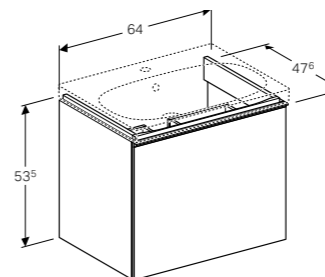

Cabinet for 65cm washbasin, with one drawer and internal drawer
W 64 / D 47.6 / H 53.5cm

Wall mounted, opening via handle, drawer with soft closing mechanism, moisture resistant, delivered pre-assembled.

Art. no.	Product Description	RRP ex VAT
500.610.01.2	White	£795.28
500.610.JK.2	Lava	£795.28
500.610.JL.2	Sand	£795.28
500.610.16.1	Black	£795.28