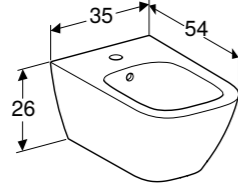

Square wall-hung premium shrouded bidet
W 35 / D 54 / H 26cm

Art. no. 500.209.01.1   **Product Description** White

RRP ex VAT
£371.27