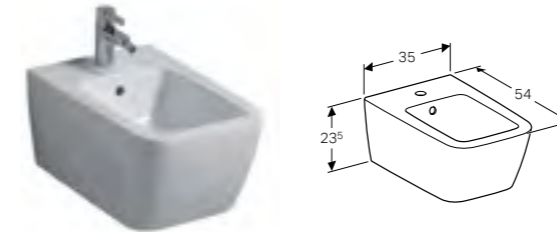

Square wall-hung bidet

W 35 / D 54 / H 23.5cm

Hidden water supply connection, hidden fastening.

Art. no.	Product Description	RRP ex VAT
231910000	White	£348.38