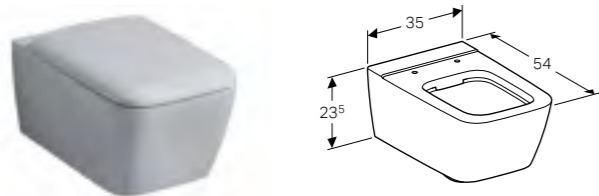

Square wall-hung toilet, Rimfree®

W 35 / D 54 / H 23.5cm

Washdown toilet pan, 6/4 litre or 4/2.6 litre, hidden fastening.

Art. no.	Product Description	RRP ex VAT
201950000	White	£413.32