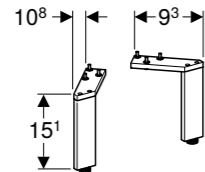

Square set of feet

Height adjustable.

Art. no.	RRP ex VAT
500.367.00.1	£145.18