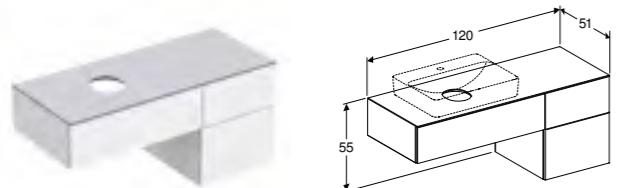

120cm cabinet for lay-on washbasin, with three drawers

W 120 / D 51 / H 55cm

With integrated shelf surface and trap.

Art. no.	Product Description	RRP ex VAT
501.183.00.1	White	£1,871.61
501.184.00.1	Lava	£1,871.61
501.186.00.1	Hickory	£1,871.61
501.187.00.1	Oak	£1,871.61