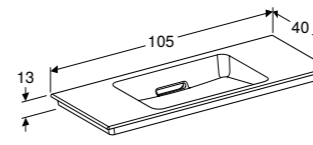

105cm washbasin for furniture

W 105 / D 40 / H 13cm

Washbasin without overflow. Colour choice available for design line on ceramic cap, can be combined with 115cm mirror cabinet.

Art. no.	Product Description	RRP ex VAT
500.396.01.1	White, gloss chrome	£714.15
500.396.01.2	White, bright brushed chrome	£714.15
500.396.01.3	White, glossy white	£698.26