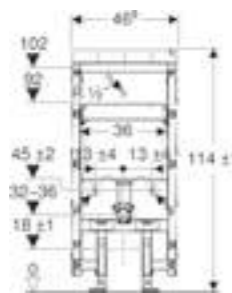

Geberit Monolith
W 46.9 / D 9.7 / H 114cm
For wall-hung toilet, height 114cm, customisable.

Art. no.	Product Description	RRP ex VAT
131.187.00.5	Geberit Monolith sanitary module	£1,027.29
131.194.00.1	Set of cistern lid with side claddings, customer-specific: aluminium brushed	£300.05
131.195.00.1	Set of cistern lid with side claddings, customer-specific: black chrome / aluminium brushed	£300.05