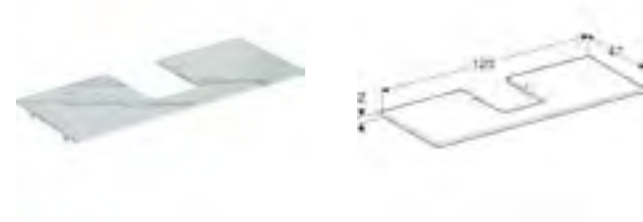

120cm washtop for lay-on bowl washbasin
H 2 / W 120 / D 47cm

Fine stoneware washtop with central cut-out for lay-on washbasin.

Art. no.	Product Description	RRP ex VAT
505.105.00.1	Marble look white / matt	£2,060.00
505.105.00.2	Marble look black / matt	£2,060.00