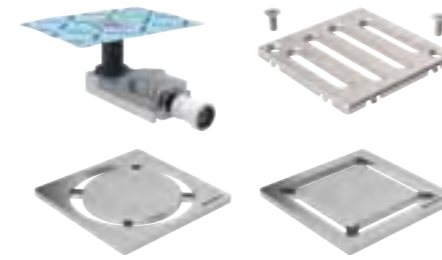

FLOOR DRAIN

Art. no.	Product Description	RRP ex VAT
154.054.00.1	Geberit shower floor drain, for screed height at inlet 90–220 mm: d=55mm	£195.59
154.310.00.1	Geberit grating, screw locked, 8 x 8cm	£32.13
154.311.00.1	Geberit design grating "Circle", 8 x 8cm	£168.69
154.312.00.1	Geberit design grating "Square", 8 x 8cm	£168.69