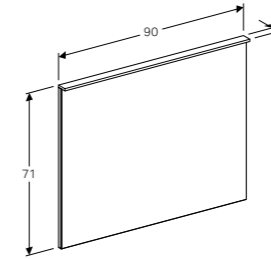

90cm mirror with functional and ambient lighting

W 90 / D 5.5 / H 71cm

Indirect lighting, heated rear to prevent mirror steaming up, touch sensor switch, dimmable, LED lighting.

Art. no.	Product Description	RRP ex VAT
500.522.00.1	90cm	£845.99