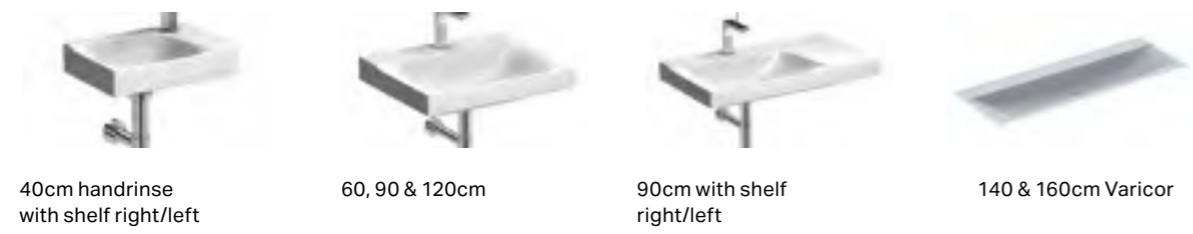

DESIGN

CLEANLINESS

COMFORT

WASHBASINS

40cm handrinse with shelf right/left 60, 90 & 120cm 90cm with shelf right/left 140 & 160cm Varicor

FURNITURE

40cm cabinet with 1 door 60 & 90cm cabinet with 1 drawer 60 & 90cm cabinet with 2 drawers 90cm cabinet with 1 drawer