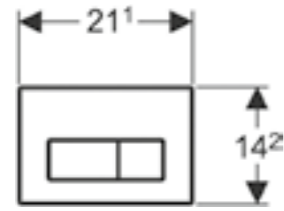

RECTANGULAR

Geberit Kappa50

W 21.1 / D 1.5 / H 14.2cm

Art. no.	Product Description	RRP ex VAT
115.260.11.1	White alpine	£162.32
115.260.21.1	Gloss chrome	£162.32
115.260.46.1	Matt chrome	£162.32
115.258.00.1	Brushed stainless steel	£162.32