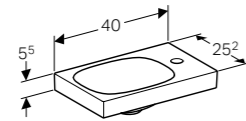

BODY

FRONT

40cm handrinse basin
W 40 / D 25.2 / H 5.5cm

Can be installed with a washbasin cabinet, asymmetrical, without overflow.

Art. no.	Product Description	RRP ex VAT
500.635.01.2	Right tap hole	£116.50