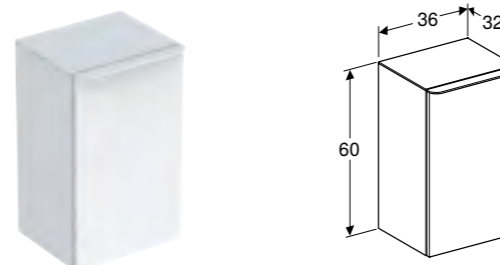

Low cabinet short projection

W 36 / D 32.6 / H 60cm

Art. no.	Product Description	RRP ex VAT
500.359.00.1	White right hand door	£356.88
500.359.JK.1	Lava right hand door	£356.88
500.359.JL.1	Sand grey right hand door	£356.88
500.359.JR.1	Hickory right hand door	£356.88
500.360.00.1	White left hand door	£356.88
500.360.JK.1	Lava left hand door	£356.88
500.360.JL.1	Sand grey left hand door	£356.88
500.360.JR.1	Hickory left hand door	£356.88