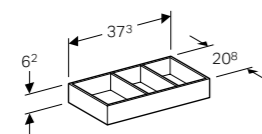

Art. no.	Product Description	RRP ex VAT
500.525.00.1	T-partition	£50.82

33cm organising box

W 32.3 / D 15 / H 6.2cm

Can be combined with side cabinet with one drawer.

Art. no.	Product Description	RRP ex VAT
500.526.00.1	H-partition	£50.82