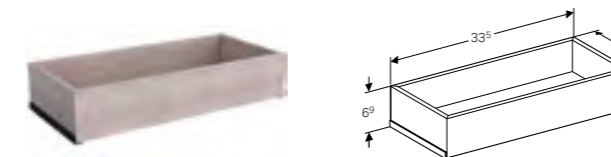

Art. no.	Product Description	RRP ex VAT
500.646.00.1	Mystic oak	£1,263.82

45cm floating shelf
 W 45 / D 15.9 / H 14.8cm
 Wall mounted, with three towel hooks, delivered pre-assembled.

Art. no.	Product Description	RRP ex VAT
500.617.01.2	White	£178.79
500.617.JK.2	Lava	£178.79
500.617.JL.2	Sand	£178.79
500.617.16.1	Black	£178.79