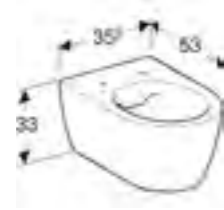

Wall-hung toilet, Rimfree Plus

W 35.5 / D 53 / H 33cm

Washdown toilet pan, shrouded, hidden fastening.

Art. no. 501.661.00.1 **Product Description** White

RRP ex VAT £398.15