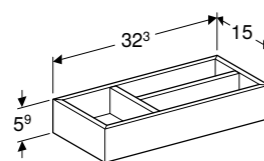

Art. no.	RRP ex VAT
500.676.00.1	£48.40

Square drawer insert low

W 32.3 / D 15 / H 5.9cm

H-partition suitable for Smyle furniture.

Art. no.	RRP ex VAT
500.677.00.1	£39.34

Square drawer insert low

W 32.3 / D 15 / H 5.9cm