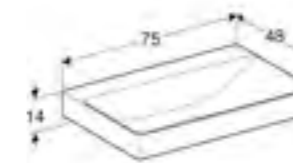

Cabinet for 60cm washbasin, with one drawer
H 26.6 / W 59.2 / D 47cm

Wall mounted, handleless design opened using push to open mechanism, moisture resistant, delivered pre-assembled.

Art. no.	Product Description	RRP ex VAT
505.071.00.1	White / high-gloss coated	£660.00
505.071.00.2	White / matt coated	£660.00
505.071.00.3	Lava / matt coated	£660.00
505.071.00.4	Sand grey / high-gloss coated	£660.00
505.071.00.5	Oak / wood-textured melamine	£660.00
505.071.00.6	Hickory / wood-textured melamine	£660.00
505.071.00.7	Greige / matt coated	£660.00
505.071.00.8	Black / matt coated	£660.00