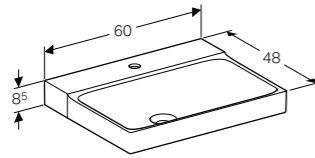

60cm washbasin

W 60 / D 48 / H 8.5cm

Washbasin without overflow, available with Clou overflow system or drain with running waste, can be installed with a washbasin cabinet.

Art. no.	Product Description	RRP ex VAT
500.530.01.1	Centred tap hole	£324.06