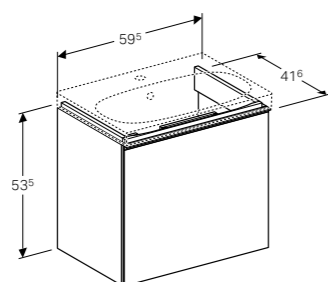

Cabinet for 60cm washbasin, with one drawer and internal drawer, short projection

W 59.5 / D 41.6 / H 53.5cm

Wall mounted, opening via handle, drawer with soft closing mechanism, moisture resistant, delivered pre-assembled.

Art. no.	Product Description	RRP ex VAT
500.614.01.2	White	£653.49
500.614.JK.2	Lava	£653.49
500.614.JL.2	Sand	£653.49
500.614.16.1	Black	£653.49