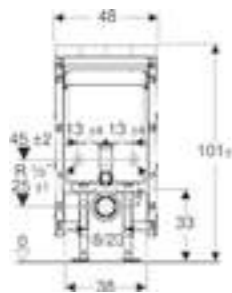

Geberit Monolith Plus
W 48 / D 9.7 / H 101cm
For wall-hung toilet, height 101cm, customisable.

Art. no.	Product Description	RRP ex VAT
131.186.00.5	Monolith Plus sanitary module	£1,576.25
131.192.00.1	Set of cistern lid with side claddings, customer-specific: aluminium brushed	£727.05
131.193.00.1	Set of cistern lid with side claddings customer-specific: black chrome / aluminium brushed	£727.05