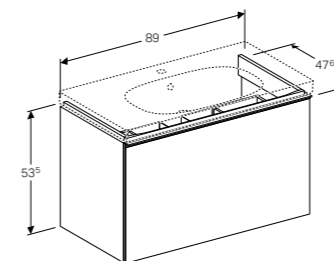

90cm washbasin, with right shelf surface

W 89.5 / D 48.2 / H 5.5cm

Can be installed with a washbasin cabinet, asymmetrical visible overflow.

Art. no.	Product Description	RRP ex VAT
500.625.01.2	Centred tap hole	£613.17
500.626.01.2	Without tap hole	£613.17