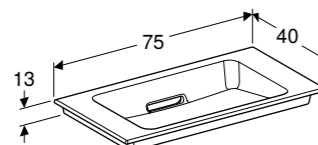

75cm washbasin for furniture

W 75 / D 40 / H 13cm

Washbasin without overflow. Colour choice available for design line on ceramic cap, can be combined with 85cm mirror cabinet.

Art. no.	Product Description	RRP ex VAT
500.391.01.1	White, gloss chrome	£476.09
500.391.01.2	White, bright brushed chrome	£476.09
500.391.01.3	White, glossy white	£460.24