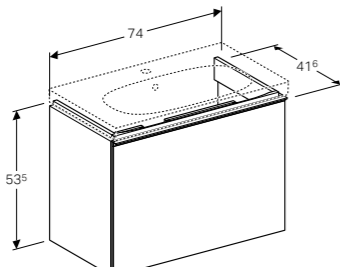

Cabinet for 75cm washbasin, with one drawer and internal drawer, short projection

W 74 / D 41.6 / H 53.5cm

Wall mounted, opening via handle, drawer with soft closing mechanism, moisture resistant, delivered pre-assembled.

Art. no.	Product Description	RRP ex VAT
500.615.01.2	White	£745.95
500.615.JK.2	Lava	£745.95
500.615.JL.2	Sand	£745.95
500.615.16.1	Black	£745.95