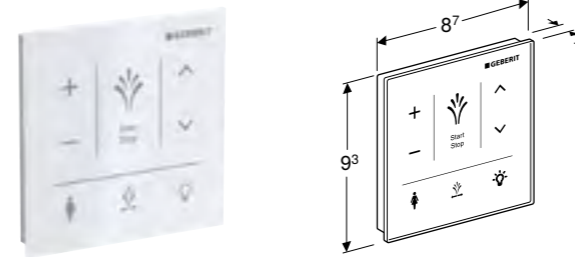

Geberit wall remote for AquaClean Sela
W 8.7 / H 9.3cm

Art. no.	Product Description	RRP ex VAT
147.041.SI.1	White glass	£401.12
147.041.SJ.1	Black glass	£401.12