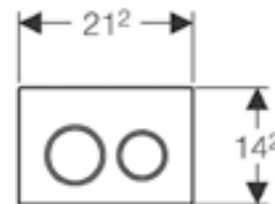

ROUND

Geberit Omega20
W 21.2 / D 1 / H 14.2cm

Art. no.	Product Description	RRP ex VAT
115.085.KJ.1	White / gloss chrome / white	£131.13
115.085.KK.1	White / gold-plated / white	£142.06
115.085.KH.1	Gloss chrome / matt chrome / gloss chrome	£157.83
115.085.KM.1	Black / gloss chrome / black	£142.06
115.085.JQ.1	Anti fingerprint coating: matt chrome / gloss chrome / matt chrome	£157.83