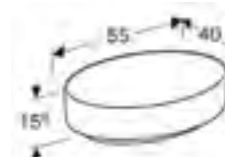

Oval lay-on basin		RRP ex VAT
W 55 / D 40cm		
Art. no.	Product Description	
500.771.01.2	No tap hole without overflow	£256.93