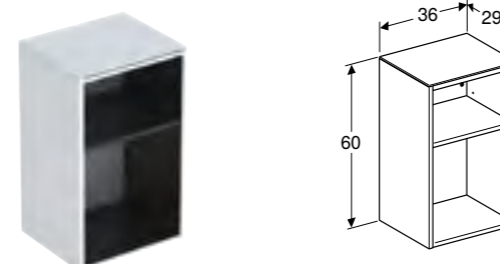

Low cabinet short projection, with open shelves

W 36 / D 29.9 / H 60cm

Art. no.	Product Description	RRP ex VAT
500.358.00.1	White	£266.16
500.358.JK.1	Lava	£266.16
500.358.JL.1	Sand grey	£266.16
500.358.JR.1	Hickory	£266.16