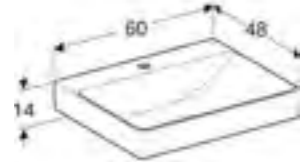

50cm washbasin classic waste
H 14 / W 50 / D 40cm

Washbasin without overflow. White KeraTect finishing glaze.

Art. no.	Product Description	RRP ex VAT
505.021.00.6	Without tap hole	£320.00
505.020.00.6	Centred tap hole	£320.00