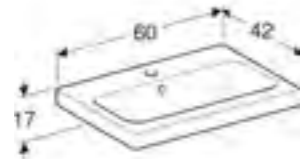

60cm light rim washbasin, short projection
W 60 / D 42 / H 17cm

Washbasin can be installed with a washbasin cabinet.

Art. no.	Product Description	RRP ex VAT
501.841.00.1	Centred tap hole, visible overflow	£251.20
501.841.00.3	Without tap hole, visible overflow	£251.20
501.841.00.5	Centred tap hole, without overflow	£251.20
501.841.00.7	Without tap hole, without overflow	£251.20