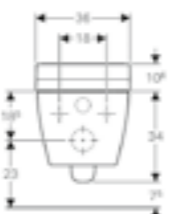

Geberit AquaClean Tuma Comfort wall-hung

W 36 / D 55.3 / H 44.6cm
Complete wall-hung solution.

Art. no.	Product Description	RRP ex VAT
146.290.11.1	White alpine	£2,838.06
146.290.SI.1	White glass	£2,881.74
146.290.SJ.1	Black glass	£2,881.74
146.290.FW.1	Stainless steel brushed	£2,910.84