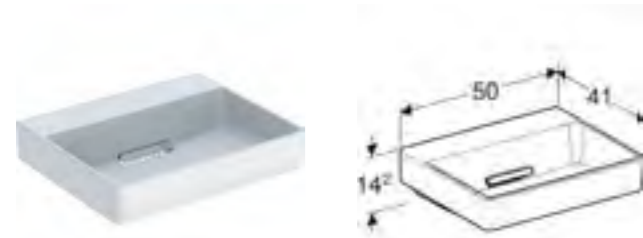

50cm lay-on washbasin innovative waste

H 14.2 / W 50 / D 40cm

Lay-on washbasin, comes with Clou lever waste system. White KeraTect finishing glaze and white waste comb cover.

Art. no.	Product Description	RRP ex VAT
505.023.00.1	Without tap hole	£520.00
505.024.00.1	Centered tap hole	£520.00