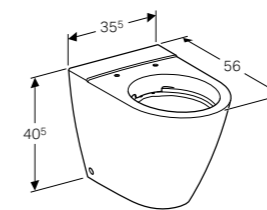

Floor standing toilet, Rimfree®
W 35.5 / D 56 / H 40.5cm

Back-to-wall, washdown toilet pan, 6/4 litre, horizontal or vertical outlet, hidden fastening.

Art. no.	Product Description	RRP ex VAT
214020000	White	£435.64