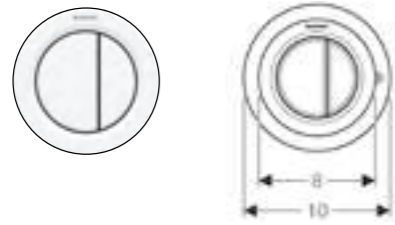

FLUSH BUTTONS FOR FURNITURE

Geberit remote flush button Type01
W 10 / D 0.6 / H 10cm
For furniture.

Art. no.	Product Description	RRP ex VAT
116.050.11.1	White	£80.22
116.050.21.1	Gloss chrome plated	£94.82
116.050.46.1	Matt chrome plated	£94.82
For solid wall		
116.042.11.1	White alpine	£80.22
116.042.21.1	Gloss chrome plated	£94.82
116.042.46.1	Matt chrome plated	£94.82
116.044.11.1	Protruding design, white alpine	£82.64