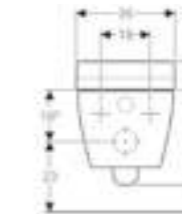

Geberit AquaClean Tuma Classic wall-hung

W 36 / D 55.3 / H 44.6cm
Complete wall-hung solution.

Art. no.	Product Description	RRP ex VAT
146.090.11.1	White alpine	£1,780.95