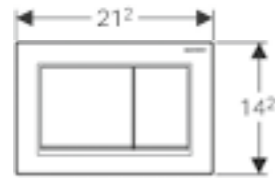

RECTANGULAR

Geberit Omega30
W 21.2 / D 1 / H 14.2cm

Art. no.	Product Description	RRP ex VAT
115.080.KJ.1	White / gloss chrome / white	£118.37
115.080.KK.1	White / gold-plated / white	£130.21
115.080.KH.1	Gloss chrome / matt chrome / gloss chrome	£142.06
115.080.KM.1	Black / gloss chrome / black	£130.21
115.080.JQ.1	Anti-fingerprint: matt chrome / gloss chrome / matt chrome	£142.06