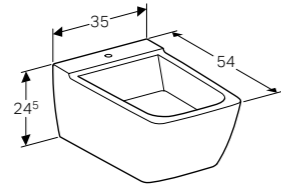

Wall-hung bidet

W 35 / D 54 / H 24.5cm

Hidden water supply connection, hidden fastening.

Art. no.	Product Description	RRP ex VAT
500.501.01.1	White	£462.09