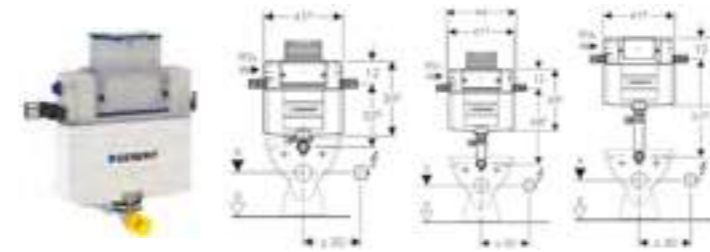

Art. no.	Product Description	RRP ex VAT
115.081.SI.1	White glass / gloss chrome plated	£552.42
115.081.SJ.1	Black glass / gloss chrome plated	£552.42
115.081.GH.1	Chrome brushed / gloss chrome plated	£552.42
115.081.JK.1	Lava glass / gloss chrome plated	£552.42
115.081.JL.1	Sand grey glass / gloss chrome plated	£552.42

Art. no.	Product Description	RRP ex VAT
115.089.SI.1	White glass	£471.92
115.089.SJ.1	Black glass	£471.92
115.089.FW.1	Anti-fingerprint stainless steel brushed	£471.92
115.089.JK.1	Lava glass	£471.92
115.089.JL.1	Sand grey glass	£471.92

ROUND

Art. no.	Product Description	RRP ex VAT
115.085.KJ.1	White / gloss chrome / white	£131.13
115.085.KK.1	White / gold-plated / white	£142.06
115.085.KH.1	Gloss chrome / matt chrome / gloss chrome	£157.83
115.085.KM.1	Black / gloss chrome / black	£142.06
115.085.JQ.1	Anti fingerprint coating: matt chrome / gloss chrome / matt chrome	£157.83

GEBERIT FRAMES

Geberit Omega concealed cistern 12cm, 6/3 litres

Art. no.	Product Description	RRP ex VAT
109.041.00.1	Installation height 82cm	£284.11
109.051.00.1	Installation height 98cm	£284.11
109.061.00.1	Installation height 106cm	£284.11