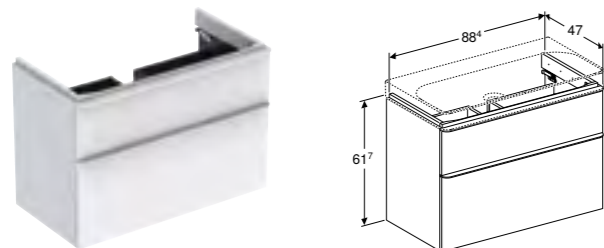

Cabinet for 120cm double washbasin, with two soft closing mechanism drawers

W 118.4 / D 47 / H 61.7cm

Wall mounted, integrated handles, moisture resistant, delivered pre-assembled.

Art. no.	Product Description	RRP ex VAT
500.356.00.1	White	£1,058.55
500.356.JK.1	Lava	£1,058.55
500.356.JL.1	Sand grey	£1,058.55
500.356.JR.1	Hickory	£1,058.55