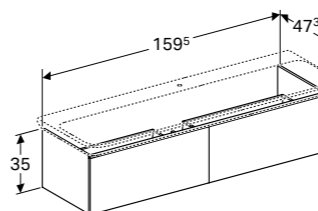

Cabinet for 160cm washbasin, with four drawers
W 159.5 / D 47.3 / H 35cm

Wall mounted, opened using push to open mechanism, moisture resistant, LED lighting, delivered pre-assembled.

Art. no.	Product Description	RRP ex VAT
500.346.01.1	White	£1,690.71
500.346.43.1	Scultura grey	£1,690.71
500.346.00.1	Matt greige	£1,690.71