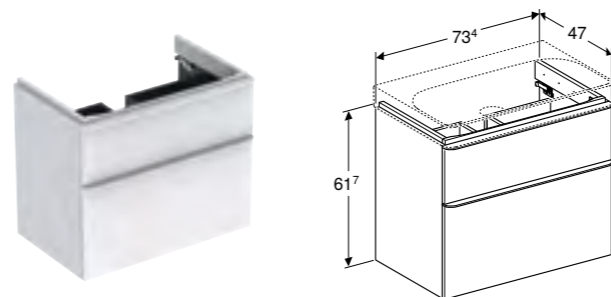

Cabinet for 75cm washbasin, with two soft closing mechanism drawers
W 73.4 / D 47 / H 61.7cm
Wall mounted, integrated handles, moisture resistant, delivered pre-assembled.
Art. no. 500.353.00.1 **Product Description** White **RRP ex VAT** £713.78
500.353.JK.1 Lava £713.78
500.353.JL.1 Sand grey £713.78
500.353.JR.1 Hickory £713.78