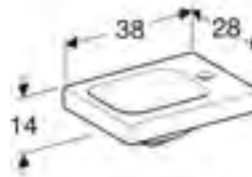

38cm light rim handrinse basin
W 38 / D 28 / H 14cm

Washbasin without overflow, asymmetrical, can be installed with a washbasin cabinet.

Art. no.	Product Description	RRP ex VAT
501.830.00.1	Right tap hole, right shelf space	£100.56
501.830.00.3	Without tap hole, right shelf space	£100.56
501.831.00.1	Left tap hole, left shelf space	£100.56
501.831.00.3	Without tap hole, left shelf space	£100.56