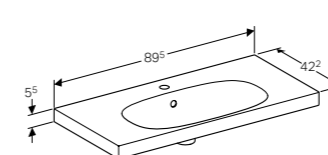

90cm washbasin, short projection, shelf surface

W 89.5 / D 42.2 / H 5.5cm

Can be installed with a washbasin cabinet, visible overflow.

Art. no.	Product Description	RRP ex VAT
500.633.01.2	Centred tap hole	£521.05
500.634.01.2	Without tap hole	£521.05