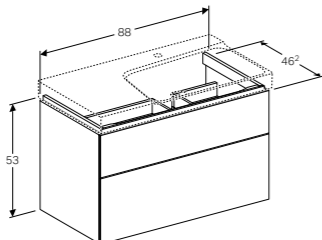

Cabinet for 90cm washbasin, with two drawers
W 88 / D 46.2 / H 53cm

Wall mounted, opened using push to open mechanism, moisture resistant, LED lighting, delivered pre-assembled.

Art. no.	Product Description	RRP ex VAT
500.516.01.1	White, siphon cut out right	£1,068.54
500.516.43.1	Scultura grey, siphon cut out right	£1,068.54
500.516.00.1	Matt greige, siphon cut out right	£1,068.54