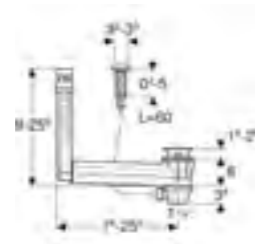

Geberit Clou washbasin connector with cable actuator and turn handle; d=32mm

Art. no.
152.019.00.1

RRP ex VAT
£141.94