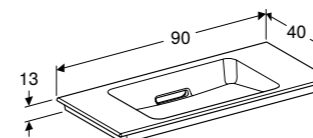

90cm washbasin for furniture

W 90 / D 40 / H 13cm

Washbasin without overflow. Colour choice available for design line on ceramic cap, can be combined with 100cm mirror cabinet.

Art. no.	Product Description	RRP ex VAT
500.395.01.1	White, gloss chrome	£587.18
500.395.01.2	White, bright brushed chrome	£587.18
500.395.01.3	White, glossy white	£571.30