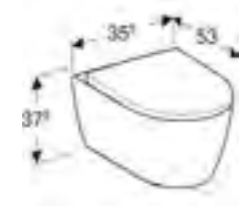

Wall-hung toilet pack

W 35.5 / D 53 / H 37.5cm

Rimfree® pan with quick release, lockable seat.

Art. no. 501.664.00.1 **Product Description** White

RRP ex VAT £542.02