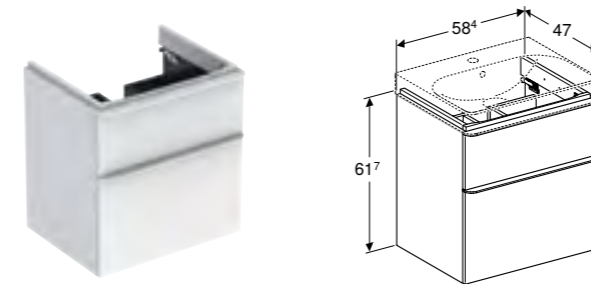

Cabinet for 60cm washbasin, with two soft closing mechanism drawers
W 58.4 / D 49 / H 61.7cm
Wall mounted, integrated handles, moisture resistant, delivered pre-assembled.
Art. no. 500.352.00.1 **Product Description** White **RRP ex VAT** £641.19
500.352.JK.1 Lava £641.19
500.352.JL.1 Sand grey £641.19
500.352.JR.1 Hickory £641.19