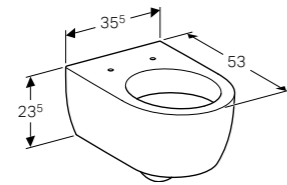

Wall-hung toilet

W 35.5 / D 53 / H 23.5cm

Washdown toilet pan, 6/4 litre or 4/2.6 litre, with flush rim, hidden fastening.

Art. no. 204000000 **Product Description** White

RRP ex VAT £326.75