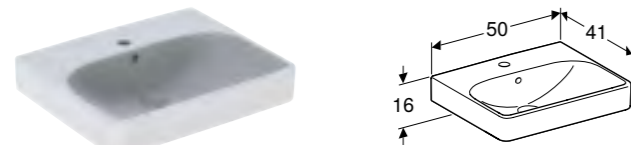

50cm square washbasin
W 50 / D 41 / H 16cm
Visible overflow, can be installed with cabinet for basin.
Art. no. 500.256.01.1 **Product Description** Centred tap hole **RRP ex VAT** £152.41