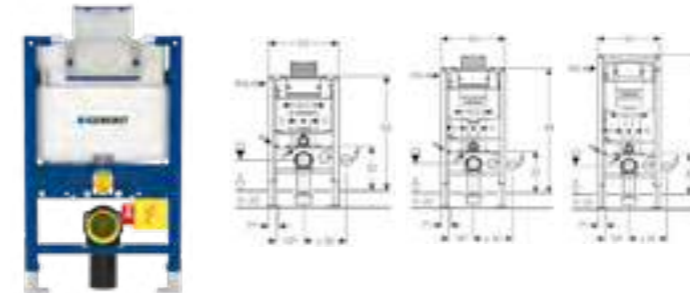

Geberit Duofix toilet frame with Omega cistern 12cm

Art. no.	Product Description	RRP ex VAT
111.004.00.1	Installation height 82cm	£441.94
111.031.00.1	Installation height 98cm	£441.94
111.061.00.1	Installation height 112cm	£441.94