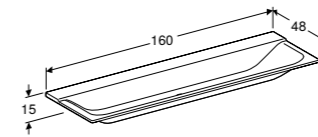

Cabinet for 90cm washbasin, with two drawers
W 88 / D 46.2 / H 53cm

Wall mounted, opened using push to open mechanism, moisture resistant, LED lighting, delivered pre-assembled.

Art. no.	Product Description	RRP ex VAT
500.516.01.1	White, siphon cut out right	£1,068.54
500.516.43.1	Scultura grey, siphon cut out right	£1,068.54
500.516.00.1	Matt greige, siphon cut out right	£1,068.54