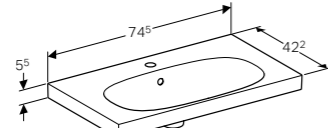

75cm washbasin, short projection, shelf surface

W 74.5 / D 42.2 / H 5.5cm

Can be installed with a washbasin cabinet, visible overflow.

Art. no.	Product Description	RRP ex VAT
500.632.01.2	Centred tap hole	£378.73