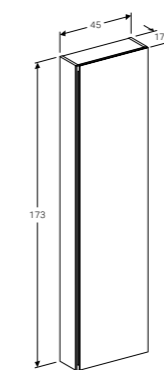

173cm tall cabinet with one door

W 45 / D 17.4 / H 173cm

Wall mounted, opening via handle, door with soft closing mechanism, with two fixed shelves, with five movable shelves, delivered pre-assembled.

Art. no.	Product Description	RRP ex VAT
500.637.01.2	White	£893.93
500.637.JK.2	Lava	£893.93
500.637.JL.2	Sand	£893.93
500.637.16.1	Black	£893.93