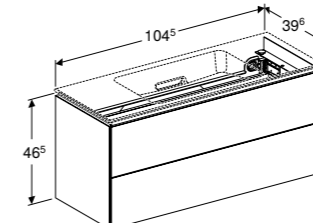

Cabinet for 75cm washbasin

W 74.5 / D 39.6 / H 46.5cm

Wall mounted, handleless design with two drawers. Made with wood veneer.

Art. no.	Product Description	RRP ex VAT
500.381.00.1	Black walnut	£2,233.79
500.381.01.1	White high gloss	£2,233.79