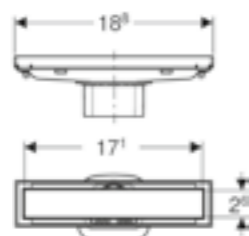

Geberit CleanLine tile-bearing

Art. no.	Product Description	RRP ex VAT
154.455.00.1	Geberit shower channel CleanLine tile bearing: W 43 / H 09 / L188cm	£366.91