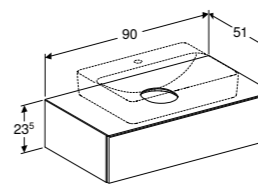

75cm cabinet for lay-on washbasin, with one drawer		RRP ex VAT
W 75 / D 51 / H 23.5cm		
With integrated shelf surface and trap.		
Art. no.	Product Description	
501.159.00.1	White	£969.94
501.160.00.1	Lava	£969.94
501.162.00.1	Hickory	£969.94
501.163.00.1	Oak	£969.94