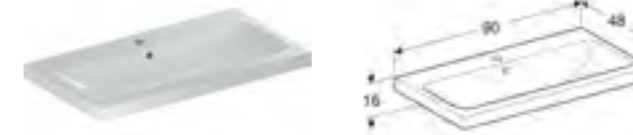

90cm light rim washbasin
W 90 / D 48 / H 16cm

Washbasin can be installed with a washbasin cabinet.

Art. no.	Product Description	RRP ex VAT
501.836.00.1	Centred tap hole, visible overflow	£473.40
501.836.00.3	Without tap hole, visible overflow	£473.40
501.836.00.5	Centred tap hole, without overflow	£473.40
501.836.00.7	Without tap hole, without overflow	£473.40