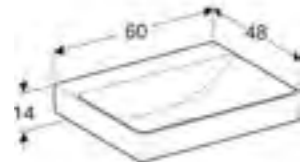

60cm washbasin innovative waste
H 14.2 / W 60 / D 48cm

Washbasin comes with Clou lever waste system. White KeraTect finishing glaze and white comb waste cover.

Art. no.	Product Description	RRP ex VAT
505.033.00.1	Without tap hole	£540.00
505.034.00.1	Centred tap hole	£540.00