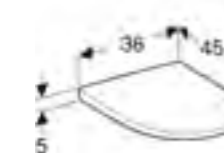

Wall-hung bidet

W 35.5 / D 54 / H 23.5cm

Hidden water supply connection, hidden fastening.

Art. no. 234000000 **Product Description** White

RRP ex VAT £293.47

Toilet seat

W 36 / D 45 / H 5cm

Geberit iCon WC seat with soft closing mechanism and quick-release hinges.