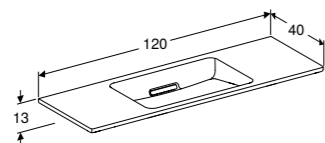

120cm floating design washbasin

W 120 / D 40 / H 13cm

Washbasin without overflow. Colour choice available for design line on ceramic cap, can be combined with 130cm mirror cabinet.

Art. no.	Product Description	RRP ex VAT
500.392.01.1	White, gloss chrome	£952.18
500.392.01.2	White, bright brushed chrome	£952.18
500.392.01.3	White, glossy white	£936.32