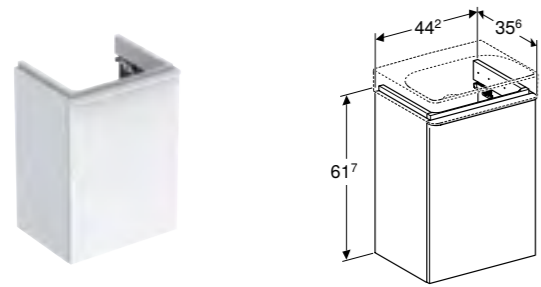

Cabinet for 45cm handrinse basin, with one soft closing mechanism door
W 44.2 / D 35.6 / H 61.7cm
Wall mounted, integrated handle, moisture resistant, delivered pre-assembled.
Art. no. 500.350.00.1 **Product Description** White right hand door **RRP ex VAT** £347.82
500.350.JK.1 Lava right hand door £347.82
500.350.JL.1 Sand grey right hand door £347.82
500.350.JR.1 Hickory right hand door £347.82
500.351.00.1 White left hand door £347.82
500.351.JK.1 Lava left hand door £347.82
500.351.JL.1 Sand grey left hand door £347.82
500.351.JR.1 Hickory left hand door £347.82