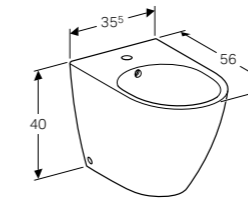

Floor standing bidet

W 35.5 / D 56 / H 40cm

Back-to-wall, hidden water supply connection, hidden fastening.

Art. no. 234050000 **Product Description** White

RRP ex VAT £261.39