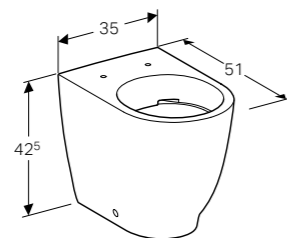

Floor standing raised toilet, Rimfree®

W 35 / D 51 / H 42.5cm

Back-to-wall, washdown toilet pan, 6/4 litre or 4/2.6 litre, horizontal or vertical outlet, hidden fastening, raised seat height, small projection.

Art. no.	Product Description	RRP ex VAT
500.602.01.2	White	£466.19

RRP ex VAT
£466.19