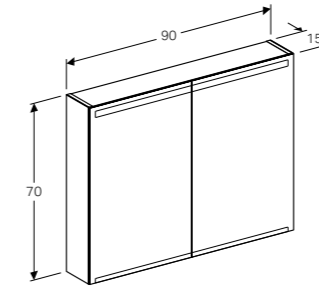

90cm mirror cabinet with functional and ambient lighting, two doors
W 90 / D 15 / H 70cm

LED lighting, indirect lighting, touch sensor switch for the upper light, touch sensor switch for the bottom light, power socket, mirrored body, doors mirrored on both sides, movable shelves.

Art. no.
500.591.P5.1

RRP ex VAT
£802.28