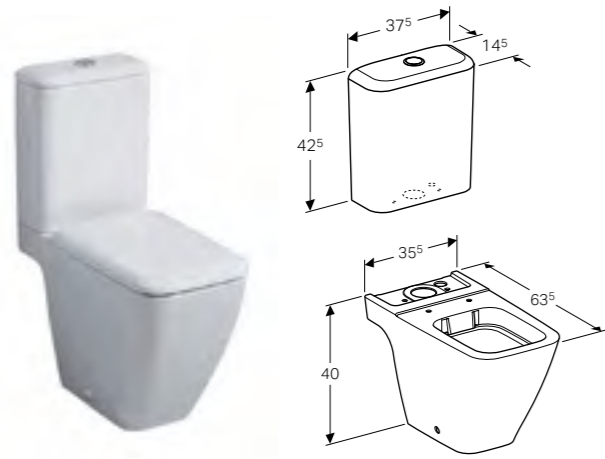

Square exposed cistern, bottom water supply connection

W 37.5 / D 14.5 / H 42.5cm

Close coupled, dual flush, volume 6/4 litre, water supply connection on the bottom.

Art. no.	Product Description	RRP ex VAT
500.409.01.1	White	£268.50

Square close coupled, Rimfree®, toilet for close coupled exposed cistern

W 35.5 / D 63.5 / H 40cm

Washdown toilet pan, multidirectional outlet, hidden fastening.

Art. no.	Product Description	RRP ex VAT
200930000	White	£444.55

Square toilet seat

W 36.5 / D 44.9 / H 4.7cm

Hinges made of metal, overlapping toilet lid.

Art. no.	Product Description	RRP ex VAT
571900000	White	£122.72
571910000	White, soft closing	£174.89
500.837.01.1	White, soft closing, quick release	£177.69