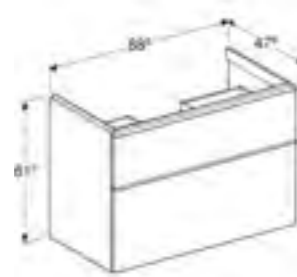

Cabinet for 90cm washbasin with two drawers
W 88.8 / D 47.6 / H 61.5cm

Wall mounted, handle included (other options available), drawers with soft closing mechanism, delivered pre-assembled.

Art. no.	Product Description	RRP ex VAT
502.305.01.1	White / high-gloss coated, white / matt powder-coated	£892.19
502.305.01.2	White / high-gloss coated, gloss chrome-plated	£892.19
502.305.01.3	White / matt coated, white / matt powder-coated	£892.19
502.305.JK.1	Lava / matt coated, lava / matt powder-coated	£892.19
502.305.JL.1	Sand grey / high-gloss coated, sand grey / matt powder-coated	£892.19
502.305.JH.1	Oak / wood-textured melamine, lava / matt powder-coated	£892.19
502.305.JR.1	Hickory / wood-textured melamine, lava / matt powder-coated	£892.19