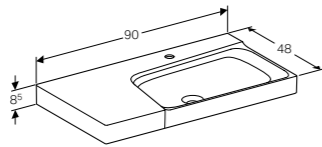

90cm washbasin with shelf surface
W 90 / D 48 / H 8.5cm

Washbasin without overflow, compatible with running waste, can be installed with a washbasin cabinet.

Art. no.	Product Description	RRP ex VAT
500.535.01.1	Right hand tap hole, shelf space left	£655.38
500.536.01.1	Without tap hole, shelf space left	£655.38