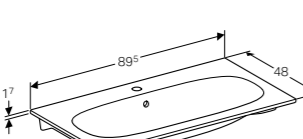

90cm slim rim washbasin

W 89.5 / D 48 / H 17cm

For mounting on a washbasin cabinet, visible overflow.

Art. no.	Product Description	RRP ex VAT
500.642.01.2	Centred tap hole	£526.10
500.643.01.2	Without tap hole	£526.10