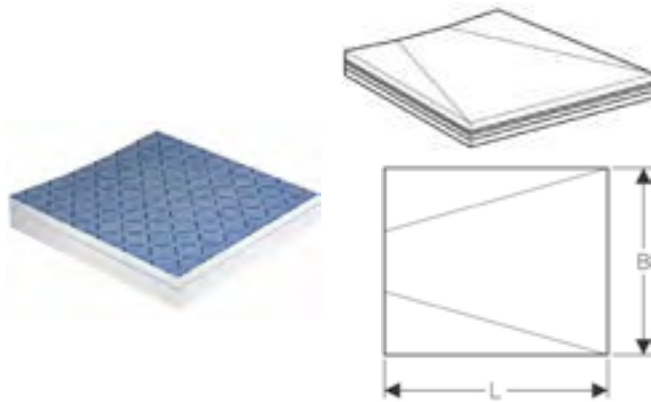

SHOWER BOARD

Shower board	RRP ex VAT
154.252.00.1 Geberit shower board, tile-bearing, with V-slope: B90cm L90cm	£705.34
154.253.00.1 Geberit shower board, tile-bearing, with V-slope: B100cm L100cm	£745.87
154.254.00.1 Geberit shower board, tile-bearing, with V-slope: B90cm L120cm	£770.19
154.255.00.1 Geberit shower board, tile-bearing, with V-slope: B100cm L120cm	£810.73
154.265.00.1 Geberit shower board, tile-bearing, with L-slope	£772.12
154.248.00.1 Extension for Geberit shower board	£502.66