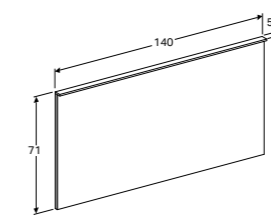

38cm organising box

W 37.3 / D 20.8 / H 6.2cm

Can be combined with side cabinet with two drawers.

Art. no.	Product Description	RRP ex VAT
500.527.00.1	H-partition	£61.22

140cm mirror with functional and ambient lighting