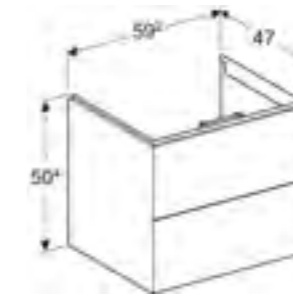

Cabinet for 60cm washbasin, with two drawers
H 50.4 / W 59.2 / D 47cm

Wall mounted, handleless design opened using push to open mechanism, moisture resistant, delivered pre-assembled.

Art. no.	Product Description	RRP ex VAT
505.261.00.1	White / high-gloss coated	£880.00
505.261.00.2	White / matt coated	£880.00
505.261.00.3	Lava / matt coated	£880.00
505.261.00.4	Sand grey / high-gloss coated	£880.00
505.261.00.5	Oak / wood-textured melamine	£880.00
505.261.00.6	Hickory / wood-textured melamine	£880.00
505.261.00.7	Greige / matt coated	£880.00
505.261.00.8	Black / matt coated	£880.00