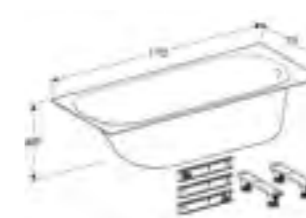

170 x 75cm rectangular bath with set of feet
W 170 / D 75 / H 46.5cm
Built in bath, acrylic slim rim, outlet at the feet end.

Art. no.	Product Description	RRP ex VAT
554.014.01.1	White	£762.97