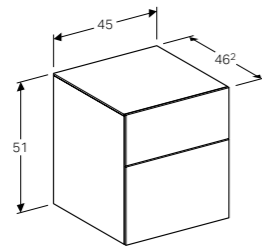

45cm side cabinet with two drawers

W 45 / D 46.2 / H 51cm

Wall mounted, opened using push to open mechanism, moisture resistant, delivered pre-assembled.

Art. no.	Product Description	RRP ex VAT
500.504.01.1	White	£777.12
500.504.43.1	Scultura grey	£777.12
500.504.00.1	Matt greige	£777.12