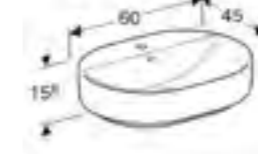

Elliptic lay-on basin		RRP ex VAT
W 60 / D 45cm		
Art. no.	Product Description	
500.777.01.2	One tap hole with overflow	£276.71
500.778.01.2	One tap hole without overflow	£276.71