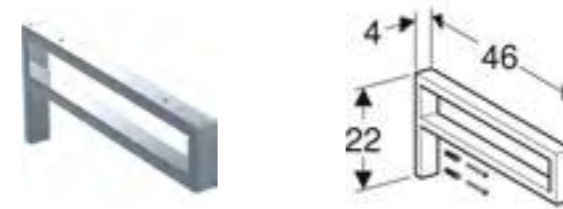

Washtop brackets
H 22 / W 4 / D 45cm

Brackets to be used to support washtop, various combinations with furniture possible. Suitable for use as a towel rail.

Art. no.	Product Description	RRP ex VAT
505.700.00.1	P-support for Geberit ONE washtop: chrome-plated	£175.00