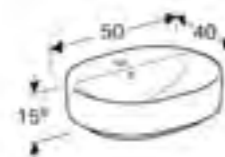

Elliptic lay-on basin		RRP ex VAT
W 50 / D 40cm		
Art. no.	Product Description	
500.775.01.2	One tap hole with overflow	£256.93
500.776.01.2	One tap hole without overflow	£256.93