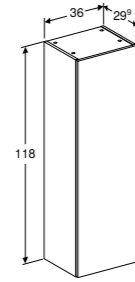

Semi-tall cabinet

W 36 / D 29.9 / H 118cm

Wall mounted, push to open door, moisture resistant, delivered pre-assembled.

Art. no.	Product Description	RRP ex VAT
500.361.00.1	White	£499.05
500.361.JK.1	Lava	£499.05
500.361.JL.1	Sand grey	£499.05
500.361.JR.1	Hickory	£499.05