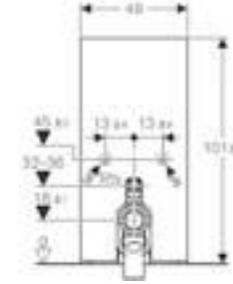

Geberit Monolith
W 48.2 / D 10.6 / H 101cm
Floor standing toilet, height 101cm.

Art. no.	Product Description	RRP ex VAT
131.002.SI.5	White glass / aluminium	£1,230.79
131.002.JK.5	Lava glass / black chrome aluminium	£1,230.79
131.002.JL.5	Sand grey glass / aluminium	£1,230.79
131.002.JV.5	Stoneware concrete look / aluminium	£1,383.52
131.002.00.5	Stoneware slate look / black chrome aluminium	£1,383.52
131.002.SJ.6	Black glass / black chrome aluminium	£1,230.79