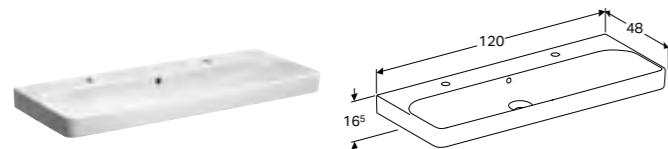

120cm square washbasin

W 120 / D 48 / H 16.5cm

Visible overflow, can be installed with cabinet for washbasin.

Art. no.	Product Description	RRP ex VAT
500.253.01.1	Right and left tap hole	£435.66
500.226.01.1	Centred tap hole	£435.66
500.225.01.1	Without tap hole	£435.66