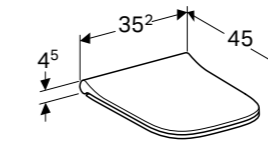

Toilet seat, sandwich

W 35.2 / D 45 / H 4.5cm

Hinges made of metal, slim design, sandwich lid.

Art. no.	Product Description	RRP ex VAT
500.239.01.1	White	£119.30
500.240.01.1	White, soft closing	£162.92
500.688.01.1	White, soft closing, quick release	£176.56