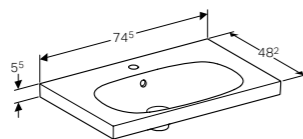

75cm washbasin, with shelf surface

W 74.5 / D 48.2 / H 5.5cm

Can be installed with a washbasin cabinet, visible overflow.

Art. no.	Product Description	RRP ex VAT
500.622.01.2	Centred tap hole	£367.90