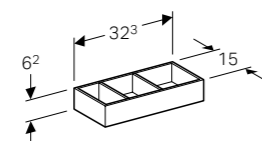

33cm organising box

W 32.3 / D 15 / H 6.2cm

Can be combined with side cabinet with one drawer.

Art. no.	Product Description	RRP ex VAT
500.526.00.1	H-partition	£50.82