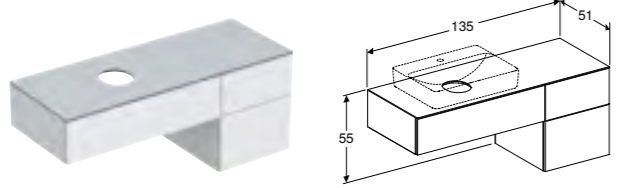

135cm cabinet for lay-on washbasin, with three drawers

W 135 / D 51 / H 55cm

With integrated shelf surface and trap.

Art. no.	Product Description	RRP ex VAT
501.189.00.1	White	£2,008.12
501.190.00.1	Lava	£2,008.12
501.192.00.1	Hickory	£2,008.12
501.193.00.1	Oak	£2,008.12