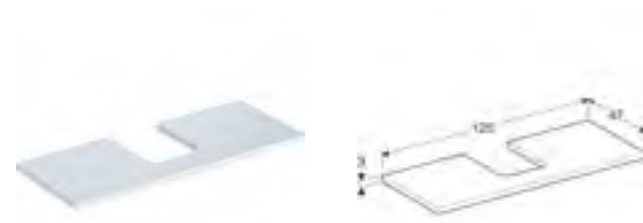

120cm washtop for lay-on bowl washbasin
H 3 / W 120 / D 47cm

Water resistant washtop with central cut-out for lay-on washbasin.

Art. no.	Product Description	RRP ex VAT
505.275.00.1	White / high-gloss coated	£390.00
505.275.00.2	White / matt coated	£390.00
505.275.00.3	Lava / matt coated	£390.00
505.275.00.4	Sand grey / high-gloss coated	£390.00
505.275.00.5	Oak / wood-textured melamine	£390.00
505.275.00.6	Hickory / wood-textured melamine	£390.00
505.275.00.7	Greige / matt coated	£390.00