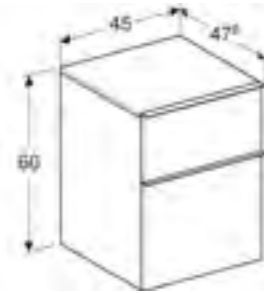

45cm low cabinet with two drawers
W 4 / D 47.65 / H 60cm

Wall mounted, handle included (other options available), drawers with soft closing mechanism, delivered pre-assembled.

Art. no.	Product Description	RRP ex VAT
502.315.01.1	White / high-gloss coated, white / matt powder-coated	£648.84
502.315.01.2	White / high-gloss coated, gloss chrome-plated	£648.84
502.315.01.3	White / matt coated, white / matt powder-coated	£648.84
502.315.JK.1	Lava / matt coated, lava / matt powder-coated	£648.84
502.315.JL.1	Sand grey / high-gloss coated, sand grey / matt powder-coated	£648.84
502.315.JH.1	Oak / wood-textured melamine, lava / matt powder-coated	£648.84
502.315.JR.1	Hickory / wood-textured melamine, lava / matt powder-coated	£648.84