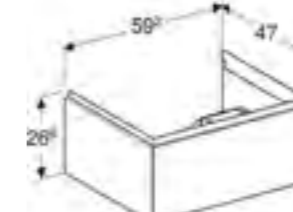

Cabinet for 60cm washbasin, with two drawers
H 50.4 / W 59.2 / D 47cm

Wall mounted, handleless design opened using push to open mechanism, moisture resistant, delivered pre-assembled.

Art. no.	Product Description	RRP ex VAT
505.261.00.1	White / high-gloss coated	£880.00
505.261.00.2	White / matt coated	£880.00
505.261.00.3	Lava / matt coated	£880.00
505.261.00.4	Sand grey / high-gloss coated	£880.00
505.261.00.5	Oak / wood-textured melamine	£880.00
505.261.00.6	Hickory / wood-textured melamine	£880.00
505.261.00.7	Greige / matt coated	£880.00
505.261.00.8	Black / matt coated	£880.00