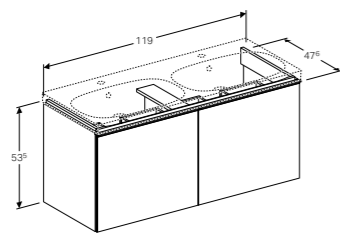

Cabinet for 120cm double washbasin, with two drawers

W 119 / D 47.6 / H 53.5cm

Wall mounted, opening via handle, delivered pre-assembled.

Art. no.	Product Description	RRP ex VAT
500.613.01.2	White	£1,226.82
500.613.JK.2	Lava	£1,226.82
500.613.JL.2	Sand	£1,226.82
500.613.16.1	Black	£1,226.82