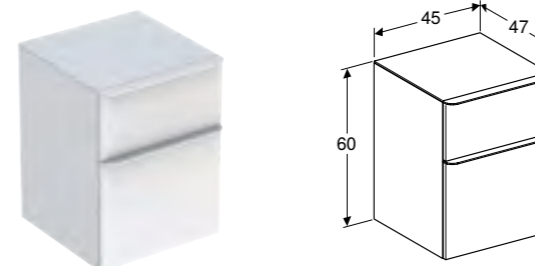

Low cabinet, with two soft closing mechanism drawers

W 45 / D 47 / H 60cm

Art. no.	Product Description	RRP ex VAT
500.357.00.1	White	£589.80
500.357.JK.1	Lava	£589.80
500.357.JL.1	Sand grey	£589.80
500.357.JR.1	Hickory	£589.80