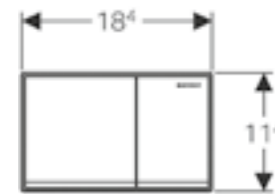

Geberit Omega60
W 18.4 / D 2.4 - 9 / H 11.4cm

Art. no.	Product Description	RRP ex VAT
115.081.SI.1	White glass / gloss chrome plated	£552.42
115.081.SJ.1	Black glass / gloss chrome plated	£552.42
115.081.GH.1	Chrome brushed / gloss chrome plated	£552.42
115.081.JK.1	Lava glass / gloss chrome plated	£552.42
115.081.JL.1	Sand grey glass / gloss chrome plated	£552.42