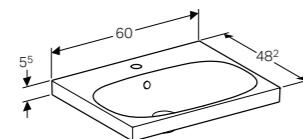

60cm washbasin
W 60 / D 48.2 / H 5.5cm

Can be installed with a washbasin cabinet, visible overflow.

Art. no.	Product Description	RRP ex VAT
500.620.01.2	Centred tap hole	£260.39