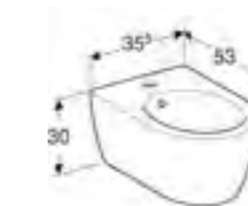

Wall-hung bidet

W 35.5 / D 53 / H 23.5cm

Hidden water supply connection, hidden fastening.

Art. no. 501.898.00.1 **Product Description** White

RRP ex VAT £293.47