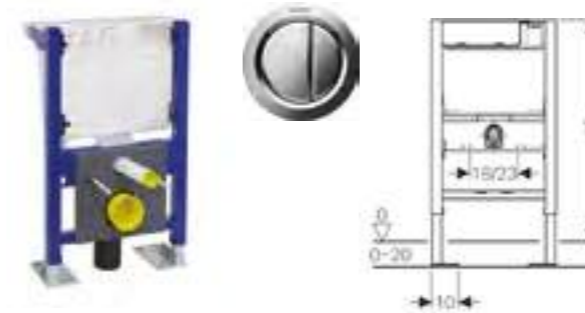

GEBERIT CISTERNS AND FRAMES FOR FURNITURE

Geberit low-height cistern

Art. no.	Product Description	RRP ex VAT
109.724.21.2	Installation height 79cm	£161.04

Geberit low-height cistern

Art. no.	Product Description	RRP ex VAT
109.721.00.2	Installation height 79cm	£93.67