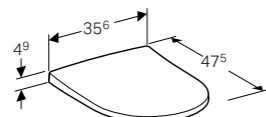

Toilet seat

W 35.6 / D 47.5 / H 4.9cm

Hinges made of metal, overlapping toilet lid, slim design.

Art. no.	Product Description	RRP ex VAT
500.604.01.2	White	£120.38
500.660.01.2	White, soft close	£178.11
500.605.01.2	White, soft close, quick release	£183.44

RRP ex VAT
£120.38
£178.11
£183.44