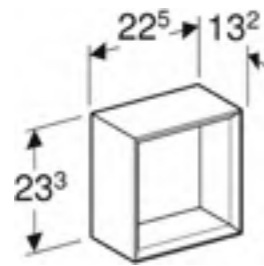

22.5cm wall box, square
W 22.5 / D 13.2 / H 23.3cm

Wall mounted, open front, delivered pre-assembled.

Art. no.	Product Description	RRP ex VAT
502.321.01.1	White / high-gloss coated	£208.19
502.321.01.3	White / matt coated	£208.19
502.321.JK.1	Lava / matt coated	£208.19
502.321.JL.1	Sand grey / high-gloss coated	£208.19
502.321.JH.1	Oak / wood-textured melamine	£208.19
502.321.JR.1	Hickory / wood-textured melamine	£208.19