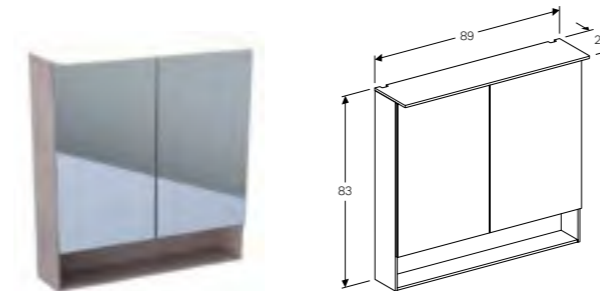

90cm mirror cabinet with functional lighting, two doors
W 89 / D 21.5 / H 83cm
LED lighting, internal lighting, sensor switch, power socket, USB port, mirrored back side, magnification mirror, storage boxes on inside of doors.

Art. no.	Product Description	RRP ex VAT
500.646.00.1	Mystic oak	£1,263.82