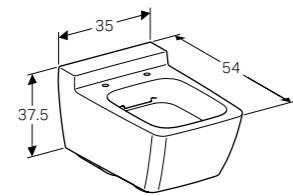

Wall-hung toilet, Rimfree®

W 35 / D 54 / H 37.5cm

Washdown toilet pan, 6/4 litre or 4/2.6 litre, hidden fastening.

Art. no.	Product Description	RRP ex VAT
500.500.01.1	White	£529.97