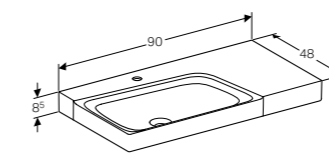

90cm washbasin with shelf surface

W 90 / D 48 / H 8.5cm

Washbasin without overflow, compatible with running waste, can be installed with a washbasin cabinet.

Art. no.	Product Description	RRP ex VAT
500.533.01.1	Left tap hole, shelf space right	£655.38
500.534.01.1	Without tap hole, shelf space right	£655.38