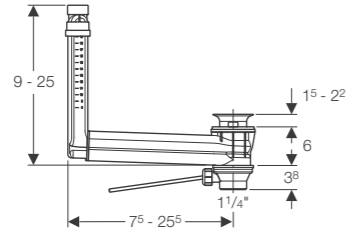

Geberit adaptor

Art. no.
243.134.00.1

RRP ex VAT
£34.92

Geberit washbasin connector Clou with lever actuation for basins with no overflow

Art. no.
152.018.00.1

RRP ex VAT
£94.63