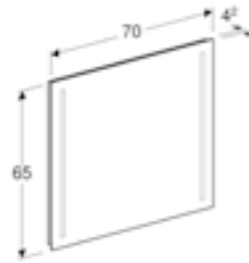

70cm mirror with functional side lighting
W 70 / D 4.2 / H 65cm
Mechanical switch, LED lighting.
Art. no.
500.587.00.1

RRP ex VAT
£382.88