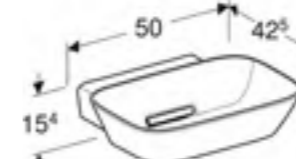

50cm lay-on bowl washbasin innovative waste
H 15.4 / W 50 / D 42.5cm

Lay-on washbasin, comes with Clou lever waste system. White KeraTect finishing glaze and white waste comb cover.

Art. no.	Product Description	RRP ex VAT
505.050.00.1	Without tap hole	£575.00
505.051.00.1	Centred tap hole	£575.00