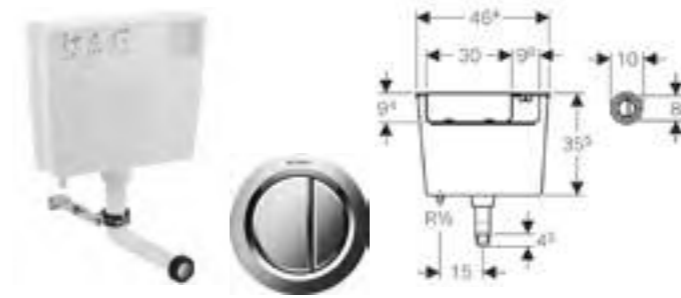

GEBERIT CISTERNS AND FRAMES FOR FURNITURE

Geberit low-height cistern

Art. no.	Product Description	RRP ex VAT
109.724.21.2	Installation height 79cm	£161.04