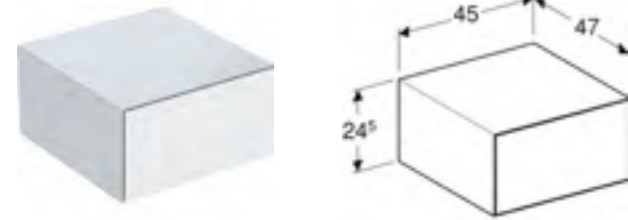

45cm side cabinet with one drawer
H 24.5 / W 45 / D 47cm

Wall mounted, opened using push to open mechanism, moisture resistant, delivered pre-assembled

Art. no.	Product Description	RRP ex VAT
505.078.00.1	White / high-gloss coated	£615.00
505.078.00.2	White / matt coated	£615.00
505.078.00.3	Lava / matt coated	£615.00
505.078.00.4	Sand grey / high-gloss coated	£615.00
505.078.00.5	Oak / wood-textured melamine	£615.00
505.078.00.6	Hickory / wood-textured melamine	£615.00
505.078.00.7	Greige / matt coated	£615.00
505.078.00.8	Black / matt coated	£615.00