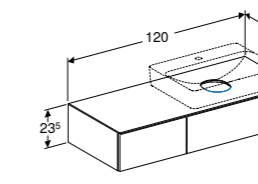

120cm cabinet for lay-on washbasin, with two drawers		RRP ex VAT
W 120 / D 51 / H 23.5cm		
With integrated shelf surface and trap.		
Art. no.	Product Description	
501.171.00.1	White	£1,692.00
501.172.00.1	Lava	£1,692.00
501.174.00.1	Hickory	£1,692.00
501.175.00.1	Oak	£1,692.00