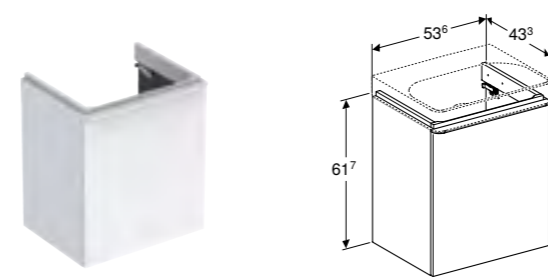

Ground clearance

QuickRelease function for the toilet seat

Rimfree®

45cm square handrinse washbasin
W 45 / D 36 / H 16cm
Visible overflow, can be installed with cabinet for handrinse basin.
Art. no. 500.222.01.1 **Product Description** Centred tap hole **RRP ex VAT** £140.04