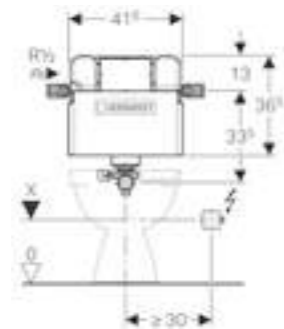

Geberit Kappa21

W 21.3 / D 1 / H 14.2cm

Art. no.	Product Description	RRP ex VAT
115.240.KH.1	Gloss chrome / matt chrome / gloss chrome	£132.37
115.240.KJ.1	White / gloss chrome / white	£104.49
115.240.KK.1	White / gold plated / white	£124.01
115.240.KM.1	Black / gloss chrome / black	£124.01
115.240.KN.1	Matt chrome / gloss chrome plated / matt chrome	£132.37

Geberit Kappa concealed cistern 15cm, 6/3 litres

Art. no.	Product Description	RRP ex VAT
109.205.00.1	Installation height 82cm	£189.63