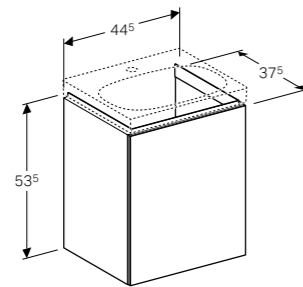

Cabinet for 45cm handrinse basin, with one door
W 44.5 / D 37.5 / H 53.5cm

Wall mounted, opened using push to open mechanism, left or right hinge side, moisture resistant, delivered pre-assembled.

Art. no.	Product Description	RRP ex VAT
500.608.01.2	White	£431.54
500.608.JK.2	Lava	£431.54
500.608.JL.2	Sand	£431.54
500.608.16.1	Black	£431.54