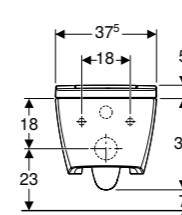

Geberit AquaClean Sela wall-hung

W 36 / D 57.8 / H 44cm
Designer shower toilet with all important basic functions.

Art. no.	Product Description	RRP ex VAT
146.220.11.1	White alpine	£3,317.14
146.220.21.1	Gloss chrome	£3,375.34