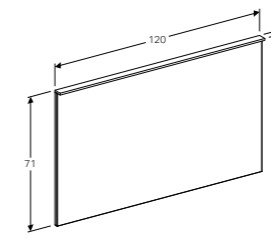

120cm mirror with functional and ambient lighting

W 120 / D 5.5 / H 71cm

Indirect lighting, heated rear to prevent mirror steaming up, touch sensor switch, dimmable, LED lighting.

Art. no.	Product Description	RRP ex VAT
500.519.00.1	120cm	£874.24