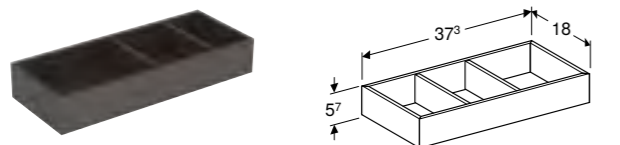

Square drawer insert low

W 18 / D 37.3 / H 5.7cm

H-partition suitable for Variform units.

Art. no.	RRP ex VAT
501.156.00.1	£71.85