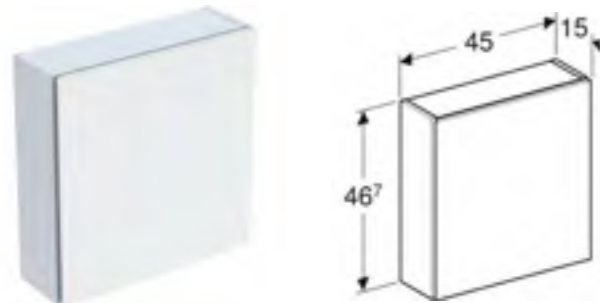

45cm high-level cabinet with one door, square

W 45 / D 15 / H 46.7cm

Wall mounted, recessed handle or push to open, one movable glass shelf, hinges left or right, delivered pre-assembled.

Art. no.	Product Description	RRP ex VAT
502.319.01.1	White / high-gloss coated	£331.42
502.319.01.3	White / matt coated	£331.42
502.319.JK.1	Lava / matt coated	£331.42
502.319.JL.1	Sand grey / high-gloss coated	£331.42
502.319.JH.1	Oak / wood-textured melamine	£331.42
502.319.JR.1	Hickory / wood-textured melamine	£331.42