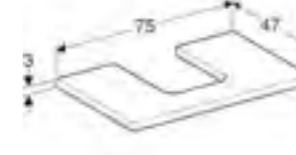

Cabinet for 135cm washbasin, with four drawers
H 50.4 / W 133.2 / D 47cm

Wall mounted, handleless design opened using push to open mechanism, moisture resistant, delivered pre-assembled, for combination with washtops.

Art. no.	Product Description	RRP ex VAT
505.266.00.1	White / high-gloss coated	£1,450.00
505.266.00.2	White / matt coated	£1,450.00
505.266.00.3	Lava / matt coated	£1,450.00
505.266.00.4	Sand grey / high-gloss coated	£1,450.00
505.266.00.5	Oak / wood-textured melamine	£1,450.00
505.266.00.6	Hickory / wood-textured melamine	£1,450.00
505.266.00.7	Greige / matt coated	£1,450.00
505.266.00.8	Black / matt coated	£1,450.00