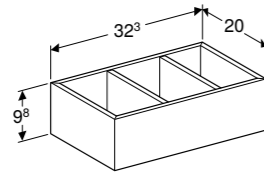

Square drawer insert high

W 32.3 / D 20 / H 9.8cm

H-partition suitable for Smyle furniture.

Art. no.	RRP ex VAT
500.676.00.1	£48.40