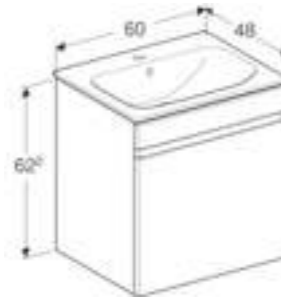

60cm slim basin and vanity unit
W 60 / D 48 / H 62.2cm

Wall mounted, handleless design, with concealed internal drawer.

Art. no.	Product Description	RRP ex VAT
501.915.01.1	Centred tap hole, White	£806.61
501.915.JK.1	Centred tap hole, Lava	£806.61
501.915.00.1	Centred tap hole, Light Hickory	£806.61
501.915.JR.1	Centred tap hole, Hickory	£806.61