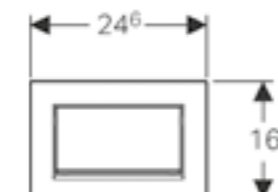

Geberit Sigma30
W 24.6 / D 1.2 / H 16.4cm

Art. no.	Product Description	RRP ex VAT
115.883.KJ.1	White / gloss chrome / white	£112.48
115.883.KK.1	White / gold-plated / white	£123.79
115.883.KH.1	Gloss chrome / matt chrome / gloss chrome	£139.27
115.883.KM.1	Black / gloss chrome / black	£123.79
115.883.JQ.1	Anti-fingerprint coating: matt chrome / gloss chrome / matt chrome	£119.43
115.883.JT.1	Anti-fingerprint coating: matt white / gloss chrome / matt white	£119.43
115.883.14.1	Anti-fingerprint coating: matt black / gloss chrome / matt black	£119.43
115.883.11.1	White / matt white / white	£132.69
115.883.DW.1	Black / matt black / black	£132.69
115.883.01.1	Anti-fingerprint coating: matt white / white / matt white	£183.24
115.883.16.1	Anti-fingerprint coating: matt black / black / matt black	£183.24