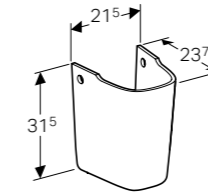

Half pedestal for square handrinse basins

W 21.5 / D 23.7 / H 31.5cm

Easy fastening with Geberit fastening set Kerafix.

Art. no.	Product Description	RRP ex VAT
500.575.01.1	White	£73.60

450mm box shelf

W 45 / D 14.3 / H 14.8cm