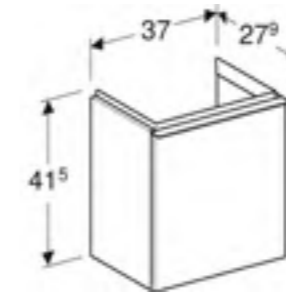

Cabinet for 38cm handrinse basin with one door
W 37 / D 27.9 / H 41.5cm

Wall mounted, delivered pre-assembled, left side hinge.

Art. no.	Product Description	RRP ex VAT
502.301.01.1	White / high-gloss coated, white / matt powder-coated	£437.57
502.301.01.2	White / high-gloss coated, gloss chrome-plated	£437.57
502.301.01.3	White / matt coated, white / matt powder-coated	£437.57
502.301.JK.1	Lava / matt coated, lava / matt powder-coated	£437.57
502.301.JL.1	Sand grey / high-gloss coated, sand grey / matt powder-coated	£437.57
502.301.JH.1	Oak / wood-textured melamine, lava / matt powder-coated	£437.57
502.301.JR.1	Hickory / wood-textured melamine, lava / matt powder-coated	£437.57