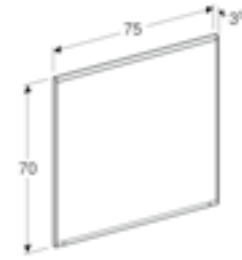

75cm Option Plus illuminated mirror
W 75 / D 3.5 / H 70cm
With direct and indirect lighting, dimmable and antimist function.
Art. no.
501.072.00.1

RRP ex VAT
£974.78