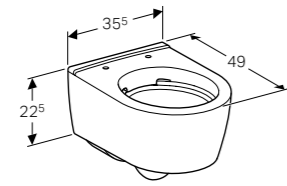

Wall-hung toilet, Rimfree®, short projection

W 35.5 / D 49 / H 22.5cm

Washdown toilet pan, 6/4 litre or 4/2.6 litre, hidden fastening.

Art. no. 204070000 **Product Description** White

RRP ex VAT £443.40