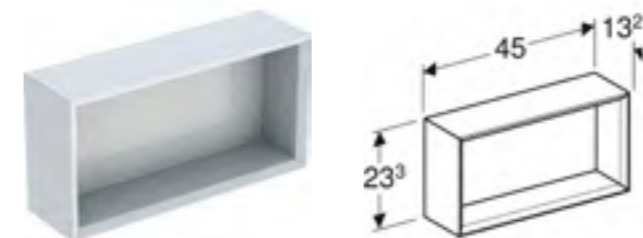

45cm wall box, rectangular

W 45 / D 13.2 / H 23.3cm

Wall mounted, open front, delivered pre-assembled.

Art. no.	Product Description	RRP ex VAT
502.322.01.1	White / high-gloss coated	£238.39
502.322.01.3	White / matt coated	£238.39
502.322.JK.1	Lava / matt coated	£238.39
502.322.JL.1	Sand grey / high-gloss coated	£238.39
502.322.JH.1	Oak / wood-textured melamine	£238.39
502.322.JR.1	Hickory / wood-textured melamine	£238.39