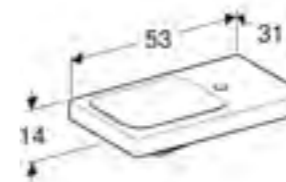

53cm light rim handrinse basin
W 53 / D 31 / H 14cm

Washbasin without overflow, asymmetrical, can be installed with a washbasin cabinet.

Art. no.	Product Description	RRP ex VAT
501.832.00.1	Right tap hole, right shelf space	£223.33
501.832.00.3	Without tap hole, right shelf space	£223.33
501.833.00.1	Left tap hole, left shelf space	£223.33
501.833.00.3	Without tap hole, left shelf space	£223.33