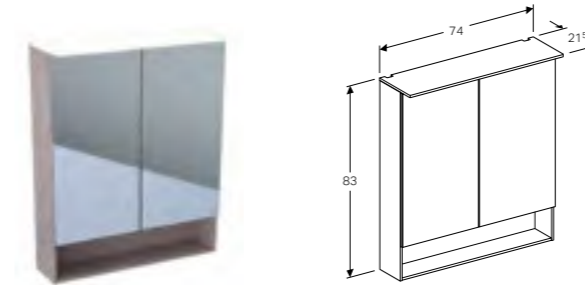

75cm mirror cabinet with functional lighting, two doors
W 74 / D 21.5 / H 83cm
LED lighting, internal lighting, sensor switch, power socket, USB port, mirrored back side, magnification mirror, storage boxes on inside of doors.

Art. no.	Product Description	RRP ex VAT
500.645.00.1	Mystic oak	£1,155.92