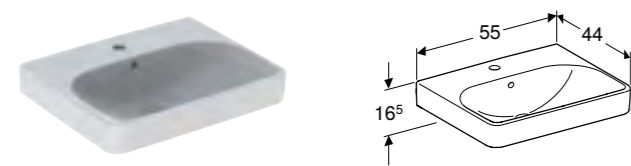

55cm square washbasin
W 55 / D 44 / H 16.5cm
Visible overflow, can be installed with cabinet for basin.
Art. no. 500.259.01.1 **Product Description** Centred tap hole **RRP ex VAT** £168.04
501.574.00.1 Without tap hole £168.04