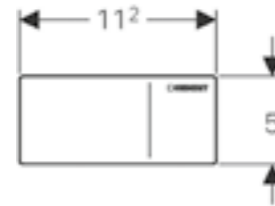

Geberit Omega70
W 11.2 / D 0.9 / H 5cm
For furniture. Solid wall version also available.

Art. no.	Product Description	RRP ex VAT
115.089.SI.1	White glass	£471.92
115.089.SJ.1	Black glass	£471.92
115.089.FW.1	Anti-fingerprint stainless steel brushed	£471.92
115.089.JK.1	Lava glass	£471.92
115.089.JL.1	Sand grey glass	£471.92