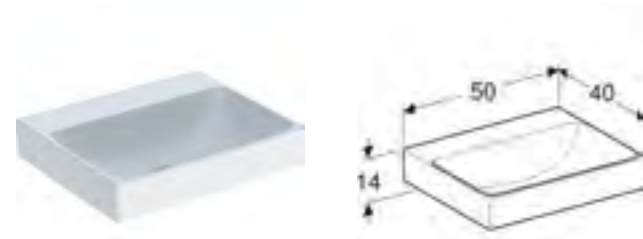

50cm lay-on washbasin classic waste

H 14 / W 50 / D 40cm

Washbasin without overflow. White KeraTect finishing glaze.

Art. no.	Product Description	RRP ex VAT
505.031.01.6	Without tap hole	£350.00
505.030.01.6	Centered tap hole	£350.00