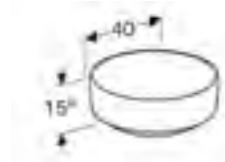

FINISHES

White matt coated

Lava matt coated

Hickory wood-textured melamine

Oak wood-textured melamine

Round lay-on basin		RRP ex VAT
Dia 40cm		
Art. no.	Product Description	
500.768.01.2	No tap hole without overflow	£237.17