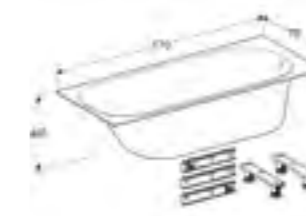

170 x 70cm rectangular bath with set of feet
W 170 / D 70 / H 46.3cm
Built in bath, acrylic slim rim, outlet at the feet end.

Art. no.	Product Description	RRP ex VAT
554.002.01.1	White	£757.34