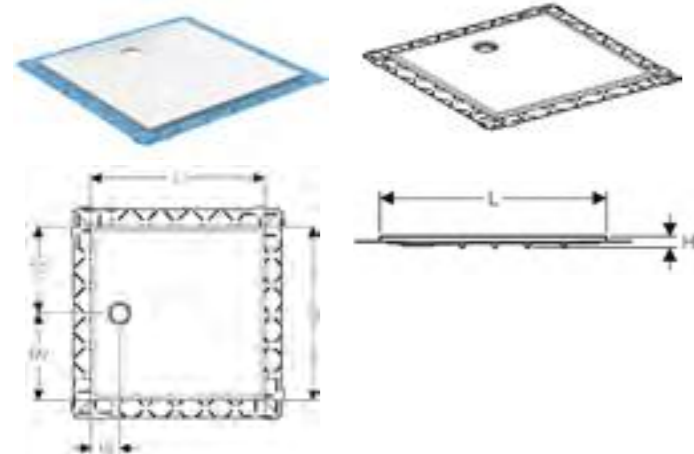

GEBERIT SETAPLANO

Geberit Setaplano shower surface

The Setaplano shower surface is available in different sizes to match your bathroom.

Art. no.	Product Description	RRP ex VAT
154.260.11.1	B80cm L80cm	£900.10
154.262.11.1	B80cm L100cm	£883.18
154.264.11.1	B80cm L120cm	£986.68
154.266.11.1	B80cm L140cm	£1,063.95
154.267.11.1	B80cm L150cm	£1,316.56
154.270.11.1	B90cm L90cm	£746.57
154.271.11.1	B90cm L100cm	£883.18
154.273.11.1	B90cm L120cm	£986.68
154.275.11.1	B90cm L140cm	£1,063.95
154.280.11.1	B100cm L100cm	£883.18
154.282.11.1	B100cm L120cm	£986.68
154.284.11.1	B100cm L140cm	£1,063.95
154.290.11.1	B120cm L120cm	£1,063.95