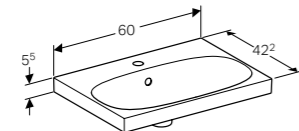

60cm washbasin, short projection

W 60 / D 42.2 / H 5.5cm

Can be installed with a washbasin cabinet, visible overflow.

Art. no.	Product Description	RRP ex VAT
500.631.01.2	Centred tap hole	£266.91