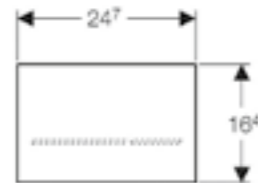

Geberit Sigma80
W 24.7 / D 1 / H 16.4cm
For Sigma 12cm cistern.

Art. no.	Product Description	RRP ex VAT
116.090.SM.6	Glass reflective	£1,325.00
116.090.SG.6	Black glass	£1,325.00