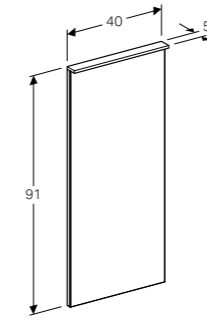

40cm mirror with functional lighting

W 40 / D 5.5 / H 91cm

Heated rear to prevent mirror steaming up, touch sensor switch, dimmable, LED lighting.

Art. no.	Product Description	RRP ex VAT
500.520.00.1	40cm	£690.35