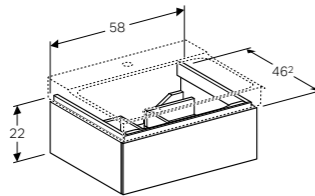

Art. no.	Product Description	RRP ex VAT
500.530.01.1	Centred tap hole	£324.06

Cabinet for 60cm washbasin, with one drawer

W 58 / D 46.2 / H 22cm

Wall mounted, opened using push to open mechanism, moisture resistant, LED lighting, delivered pre-assembled.