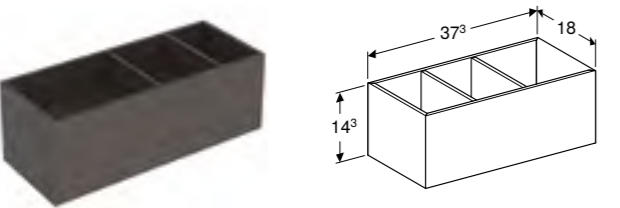

Square drawer insert low

W 18 / D 37.3 / H 5.7cm

H-partition suitable for Variform units.

Art. no.	RRP ex VAT
501.156.00.1	£71.85

Square drawer insert high

W 18 / D 37.3 / H 14.3cm

H-partition suitable for Variform units.