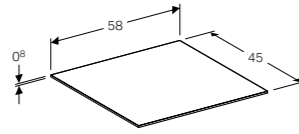

Indirect lighting, heated rear to prevent mirror steaming up, touch sensor switch, dimmable, LED lighting.

Art. no.	Product Description	RRP ex VAT
500.521.00.1	60cm	£748.84

58cm glass shelf

W 58 / D 45 / H 0.8cm