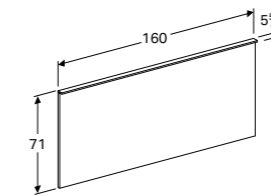

160cm mirror with functional and ambient lighting

W 160 / D 5.5 / H 71cm

Indirect lighting, heated rear to prevent mirror steaming up, touch sensor switch, dimmable, LED lighting.

Art. no.	Product Description	RRP ex VAT
500.204.00.1	160cm	£1,127.13