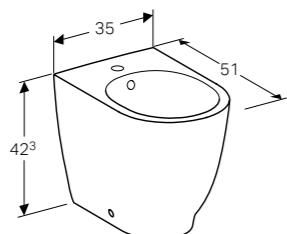

Floor standing bidet, back-to-wall

W 35 / D 51 / H 42.3cm

Hidden water supply connection, hidden fastening, small projection.

Art. no.	Product Description	RRP ex VAT
500.603.01.2	White	£282.07

RRP ex VAT
£282.07