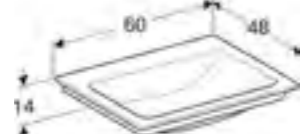

60cm slim rim washbasin classic waste
H 14 / W 60 / D 48cm

Washbasin without overflow. White KeraTect finishing glaze. Must be installed with washbasin cabinet.

Art. no.	Product Description	RRP ex VAT
505.011.01.1	Without tap hole	£400.00
505.010.01.1	Centred tap hole	£400.00