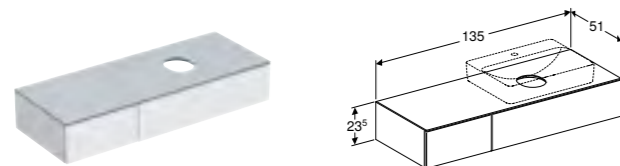

135cm cabinet for lay-on washbasin, with two drawers

W 135 / D 51 / H 23.5cm

With integrated shelf surface and trap.

Art. no.	Product Description	RRP ex VAT
501.177.00.1	White	£1,828.50
501.178.00.1	Lava	£1,828.50
501.180.00.1	Hickory	£1,828.50
501.181.00.1	Oak	£1,828.50