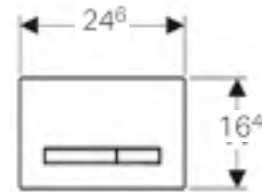

Geberit Sigma50
W 24.6 / D 1.16 - 1.36 / H 16.4cm