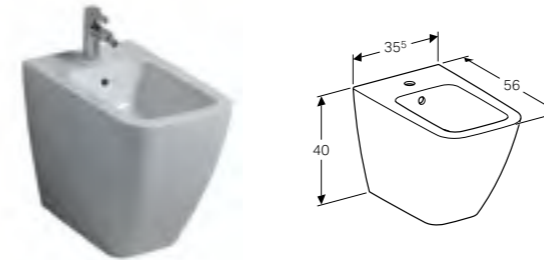

W 35.5 / D 56 / H 40cm

Washdown toilet pan multidirectional outlet, hidden fastening.

Art. no.	Product Description	RRP ex VAT
200920000	White	£475.68

Square floor standing bidet

W 35.5 / D 56 / H 40cm

Back-to-wall, hidden water supply connection, hidden fastening.