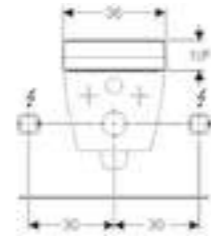

Design cover ☐ ☐ ☐ ☐