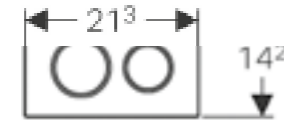

RECTANGULAR

Geberit Kappa50

W 21.1 / D 1.5 / H 14.2cm

Art. no.	Product Description	RRP ex VAT
115.260.11.1	White alpine	£162.32
115.260.21.1	Gloss chrome	£162.32
115.260.46.1	Matt chrome	£162.32
115.258.00.1	Brushed stainless steel	£162.32

Geberit Kappa20

W 21.3 / D 1.5 / H 14.2cm

Art. no.	Product Description	RRP ex VAT
115.228.11.1	White alpine	£60.92
115.228.21.1	Gloss chrome	£75.03
115.228.46.1	Matt chrome	£75.03

Geberit Kappa21

W 21.3 / D 1 / H 14.2cm

Art. no.	Product Description	RRP ex VAT
115.240.KH.1	Gloss chrome / matt chrome / gloss chrome	£132.37
115.240.KJ.1	White / gloss chrome / white	£104.49
115.240.KK.1	White / gold plated / white	£124.01
115.240.KM.1	Black / gloss chrome / black	£124.01
115.240.KN.1	Matt chrome / gloss chrome plated / matt chrome	£132.37

Geberit Kappa concealed cistern 15cm, 6/3 litres

Art. no.	Product Description	RRP ex VAT
109.205.00.1	Installation height 82cm	£189.63

Geberit Duofix WC frame with Kappa cistern 15cm

Art. no.	Product Description	RRP ex VAT
111.260.00.1	Installation height 82cm	£409.60