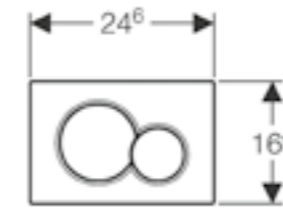

ROUND

Geberit Sigma01
W 24.6 / D 1.3 / H 16.4cm

Art. no.	Product Description	RRP ex VAT
115.770.11.5	White alpine	£66.23
115.770.DW.5	Jet black RAL 9005	£80.69
115.770.21.5	Gloss chrome	£77.80
115.770.KA.5	Gloss chrome / matt chrome	£94.33
115.770.DT.5	Fine brass	£309.25
115.770.JQ.5	Anti-fingerprint coating: matt chrome	£74.91