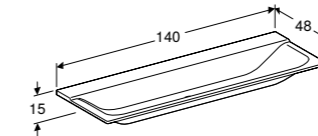

140cm Varicor washbasin
W 140 / D 48 / H 15cm

Solid surface washbasin without overflow, for installation on a washbasin unit.

Art. no.	Product Description	RRP ex VAT
500.276.00.1	Without tap hole	£1,662.84
500.277.00.1	Two tap hole	£1,596.35