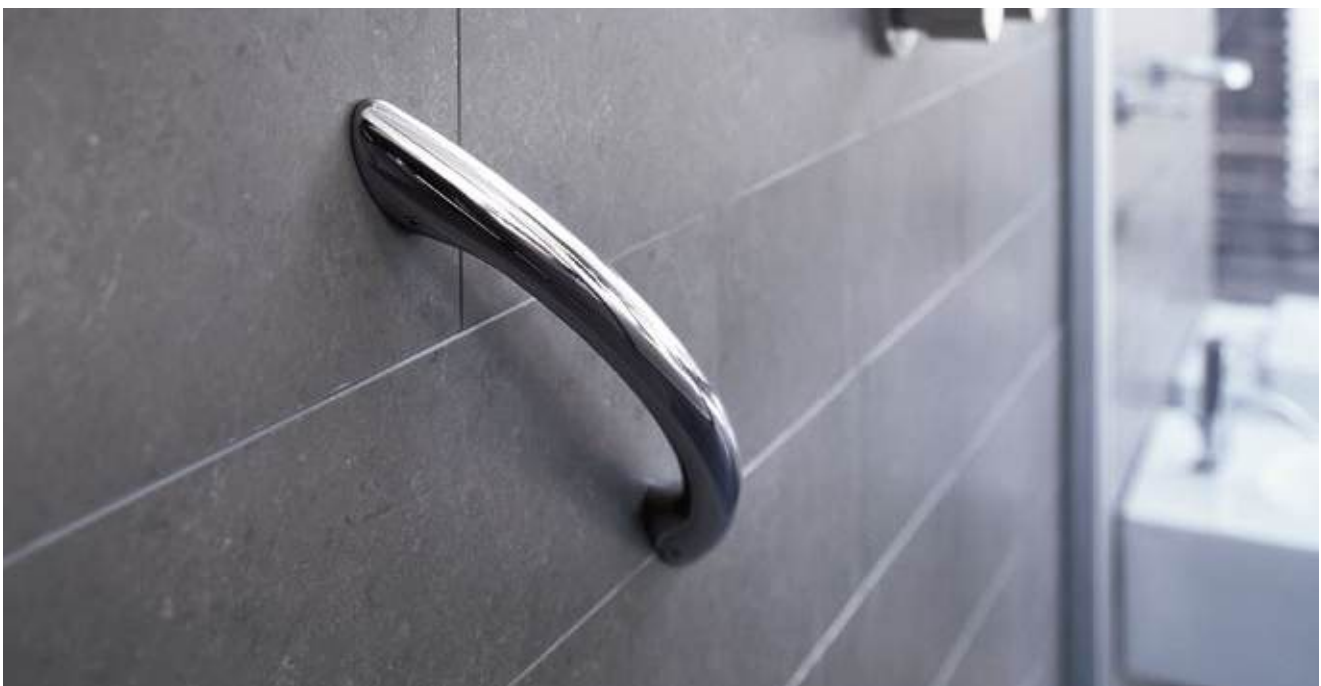

**Logic Grab Bar**  
30 x 3h x 5cm £111.72  
A33950  
45 x 3h x 5cm £119.70  
A3395B  
60 x 3h x 5cm £128.82  
A3395C  
Max Weight 150kg

**Hotellerie Cranked Grab Bar**  
43 x 22h x 12cm £78.66  
A0491T  
Max Weight 150kg

**Logic Cranked Grab Bar**  
37 x 17h x 5cm £163.02  
A33920  
Max Weight 150kg

**Forum/Gealuna Cranked Grab Bar with Soap Basket**  
43 x 22h x 12cm £102.60  
A36920  
Max Weight 150kg

**Hotellerie Cranked Grab Bar with Soap Basket**  
43 x 22h x 12cm £129.96  
A0492T  
Max Weight 150kg

**Hotellerie Grab Bar with Corner Soap Basket**  
35 x 7h x 25cm £129.96  
A04620  
Max Weight 150kg

**Hotellerie Corner Foot Rest for Shower**  
35 x 3dia cm £53.23  
A04610  
Max Weight 150kg