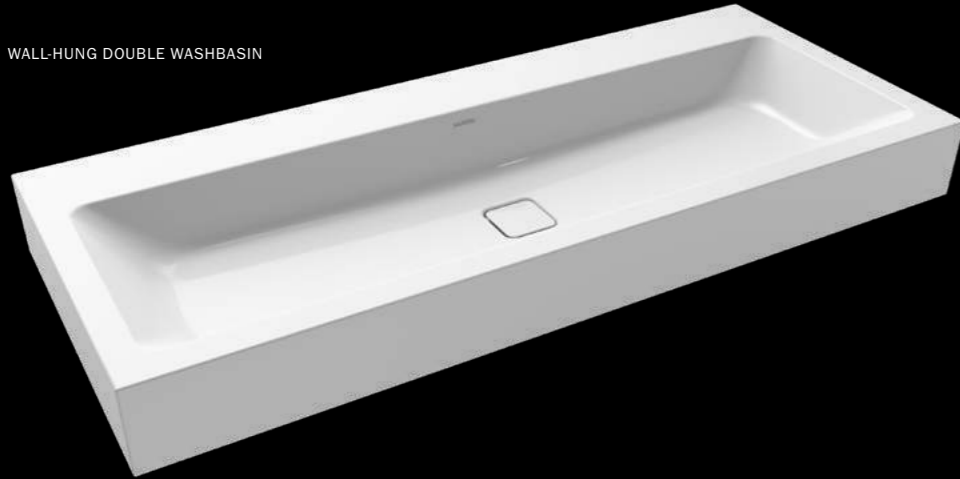

CONO

Elegance and harmony in perfection.

WALL-HUNG DOUBLE WASHBASIN

BUILT-IN DOUBLE WASHBASIN