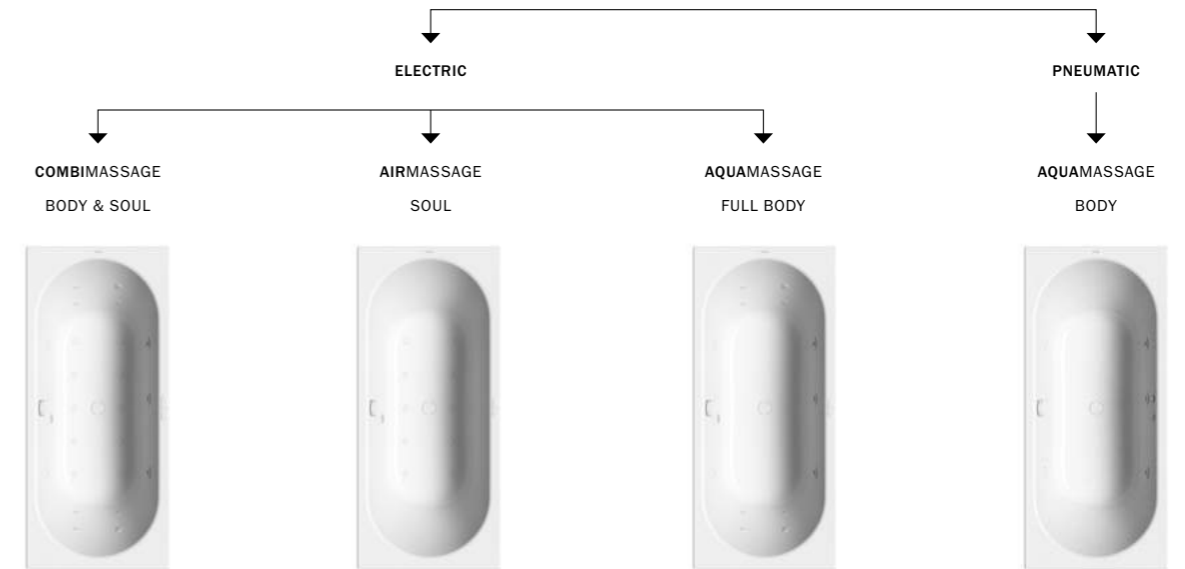

FULL BODY

New energy with the power of water

- An intensive massage with powerful jets of water that, enriched with air, penetrate deep into the skin
- Tensions in muscles and joints are released, the connective tissue loosened and the blood circulation in the body promoted. That gives an invigorating feeling of well-being
- the side jets can be individually aligned to the regions of the body that are to be massaged
- Full body: Special nozzles treat the back and feet in a targeted way

BODY

- the side jets can be individually aligned to the regions of the body that are to be massaged

WHIRL SYSTEMS

FLAT CONTROL PANEL MADE OF WHITE GLASS

LED BATHTUB LIGHTING WITH WHITE AND COLOURED LIGHT

FLAT FLOOR NOZZLES: PRE-WARMED OXYGEN BUBBLES THAT STIMULATE THE NERVE ENDINGS.

INTENSIVE MESSAGES BY MEANS OF POWERFUL WATER JETS FROM THE SIDE, THAT PENETRATED DEEP INTO THE SKIN. SIDE NOZZLES INDIVIDUALLY ADJUSTABLE

You have the choice:
Your wellness bathtub
for ultimate pleasure