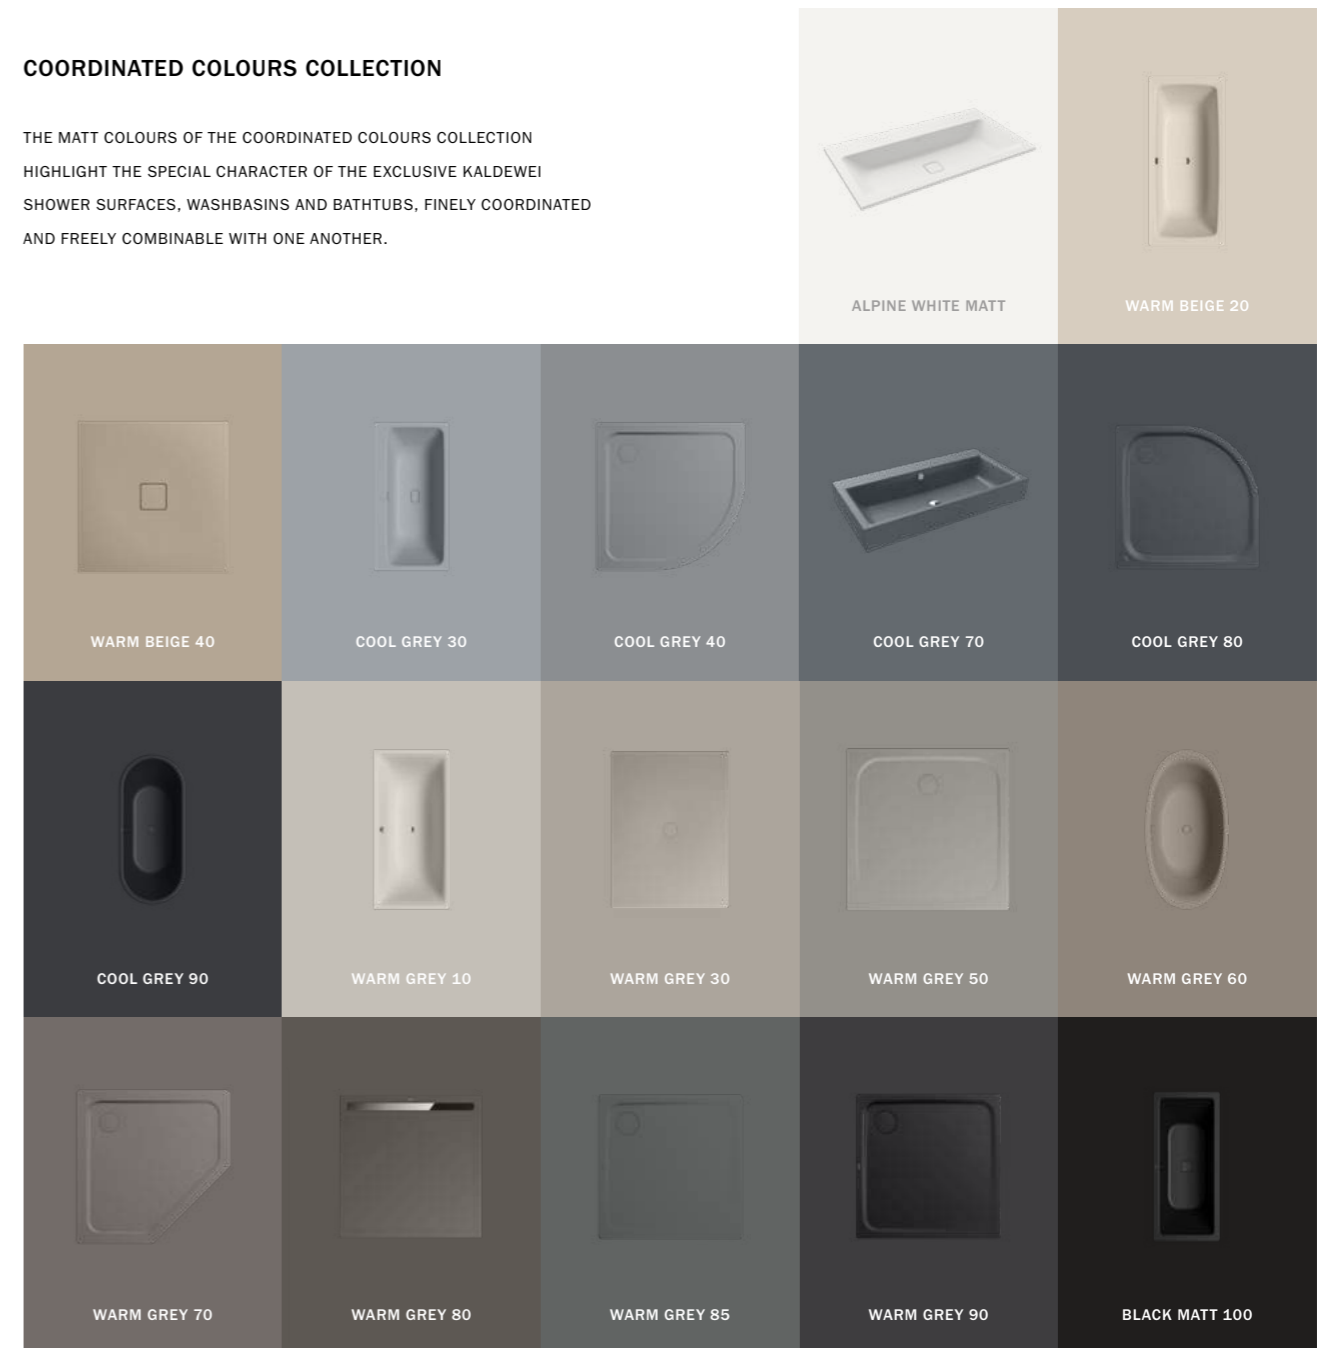

COORDINATED COLOURS COLLECTION

THE MATT COLOURS OF THE COORDINATED COLOURS COLLECTION HIGHLIGHT THE SPECIAL CHARACTER OF THE EXCLUSIVE KALDEWEI SHOWER SURFACES, WASHBASINS AND BATHTUBS, FINELY COORDINATED AND FREELY COMBINABLE WITH ONE ANOTHER.