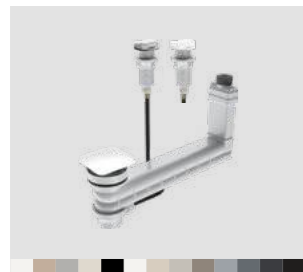

WASTE AND OVERFLOW VALVE CLOU WITH CABLE AND ROTARY KNOB

- WITH SQUARE ENAMELLED COVER, KNOB IN CHROME/WHITE
- FOR CONO WASHBASINS