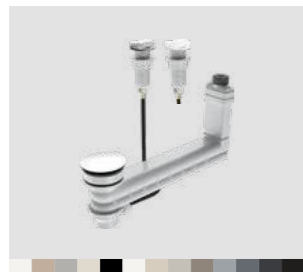

PUSH-TO-OPEN VALVE FOR WASHBASINS WITH OVERFLOW

- PUSH VALVE WITH CLICK LOCK
- WITH CHROME-PLATED COVER

WASTE AND OVERFLOW VALVE CLOU WITH CABLE AND ROTARY KNOB

- WITH SQUARE ENAMELLED COVER, KNOB IN CHROME/WHITE
- FOR CONO WASHBASINS