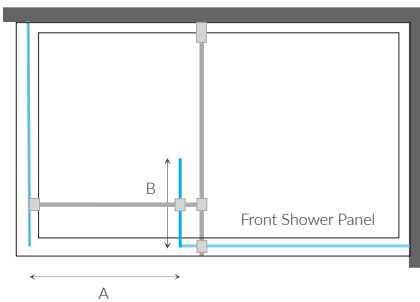

Functional and stunning ultimate deflector panels.

Deflector Panels

Designed to contain the majority of over-spray and splashing within the showering area, Kudos ultimate deflector panels are available in three styles, each option is able to be retro-fitted and can be added at a later date if required.

Enjoy the pleasure and appearance of a walk-in shower even where space is at a premium. With the ability to fit a deflector panel it is now possible to create a functional and stunning enclosure even as small as 1200mm*.

A = Rec min access 500mm
B = 265mm

Fixed Deflector Panel:

Supplied with fixings to connect to standard fixing kit recess or corner. This 255mm fixed deflector panel provides a 90° angled barrier to prevent splashing outside of the showering area.

Not suitable for use with angled or ceiling fixing kit. Not for use with curved panels