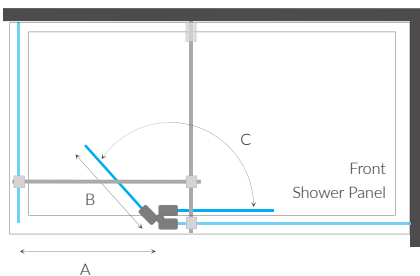

A = Rec min access 500mm
B = 300mm
C = 135° rotation stops at optimum position for maximum overspray protection

Fold-Away Hinged Deflector Panel:

Designed to fit neatly behind the front panel when not in use, the 300mm Fold-Away deflector panel stops at a 45° angle to the front panel when in use to provide the optimum protection from over-spray. Available in both 8 & 10mm glass thickness.

Suitable for use with flat panel enclosures and all ultimate fixing kits

Note: All ultimate Hinged Deflector Panels are handed please suffix codes with LH or RH. All illustrations show Right Hand option.

*Please note that whilst deflector panels will contain a significant amount of overspray they are not intended to be watertight so some water may leave the showering area (particularly with smaller configurations).