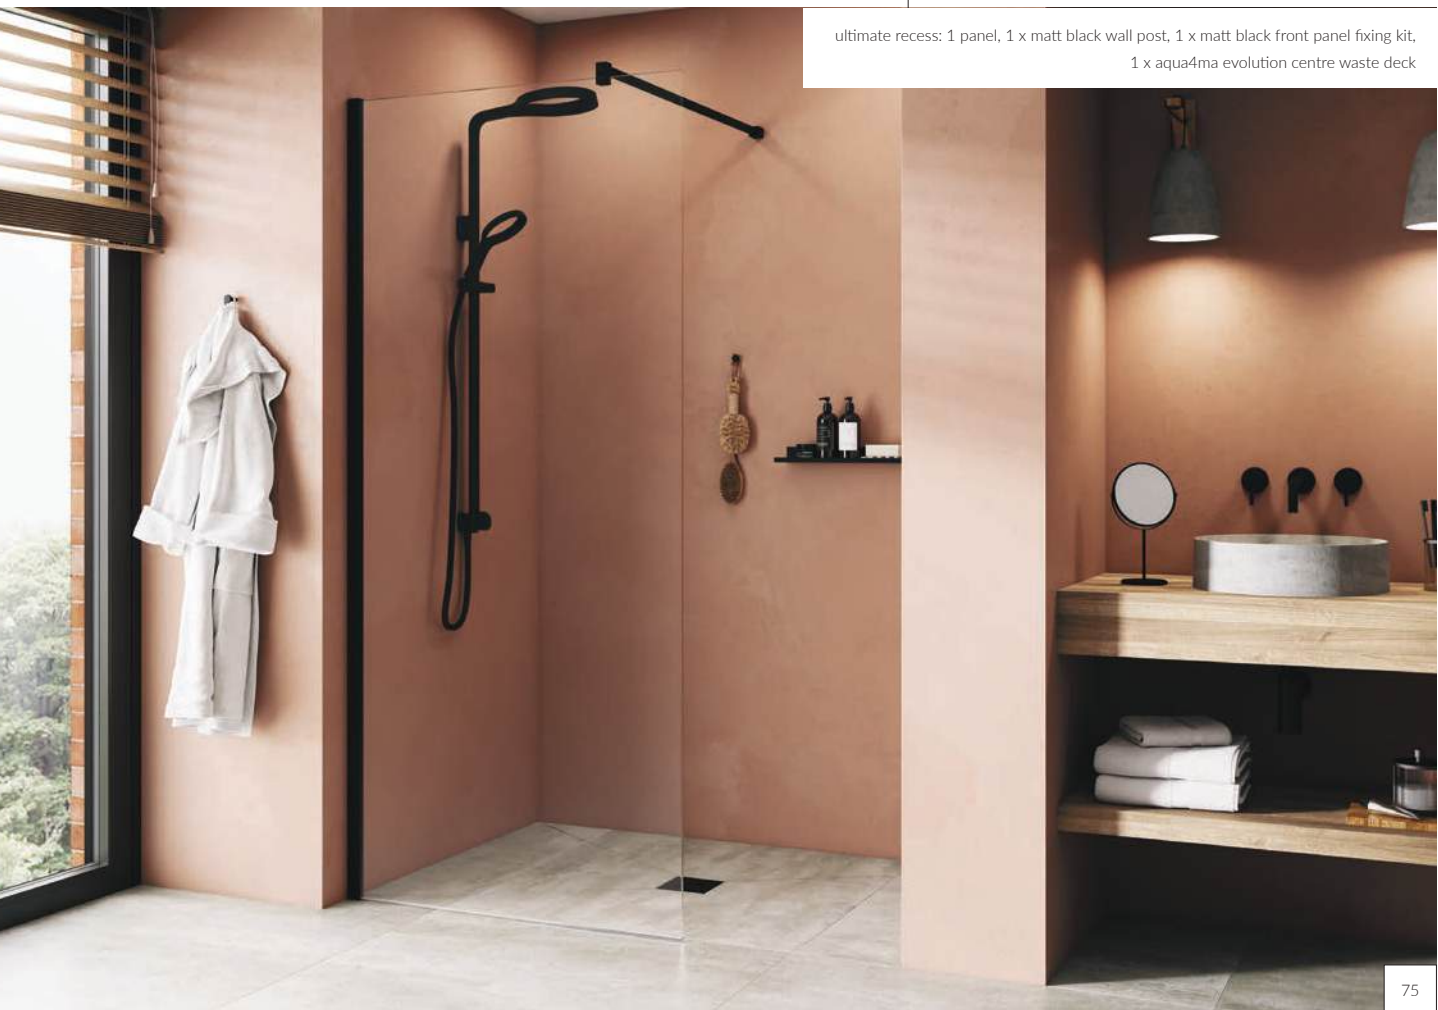

aqua4ma

Shower decks and wet-room system

Practical and sophisticated, it's easy to understand why there has been an increase in the number of wet-room installations. Space enhancing and easy to clean, these spa-like bathrooms represent the ultimate in luxury.

Kudos showers have long led the way in simplifying the installation of wet-rooms, with the iconic aqua4ma system having been installed in 1000s of UK homes, the installation process has been further simplified with the introduction of the aqua4ma Evolution wet-room system.

Versatile, reliable and backed by the Kudos lifetime guarantee, aqua4ma evolution and aqua4ma linear decks ensure that you will be able to find the wet-room foundation that is perfect for you.

Features & Benefits

- + Quick and easy to install
- + Easily trimmed to fit or to avoid joist obstruction
- + Suitable for tiles, vinyl* and micro-cement
- + Fit anywhere in the home on wooden or solid floors (see installation guide for full details)
- + Ready for tiling immediately with no wet trades required
- + Floor and wall panels for a total wet-room installation

*Please order vinyl specific waste

ultimate recess: 1 panel, 1 x matt black wall post, 1 x matt black front panel fixing kit,
1 x aqua4ma evolution centre waste deck