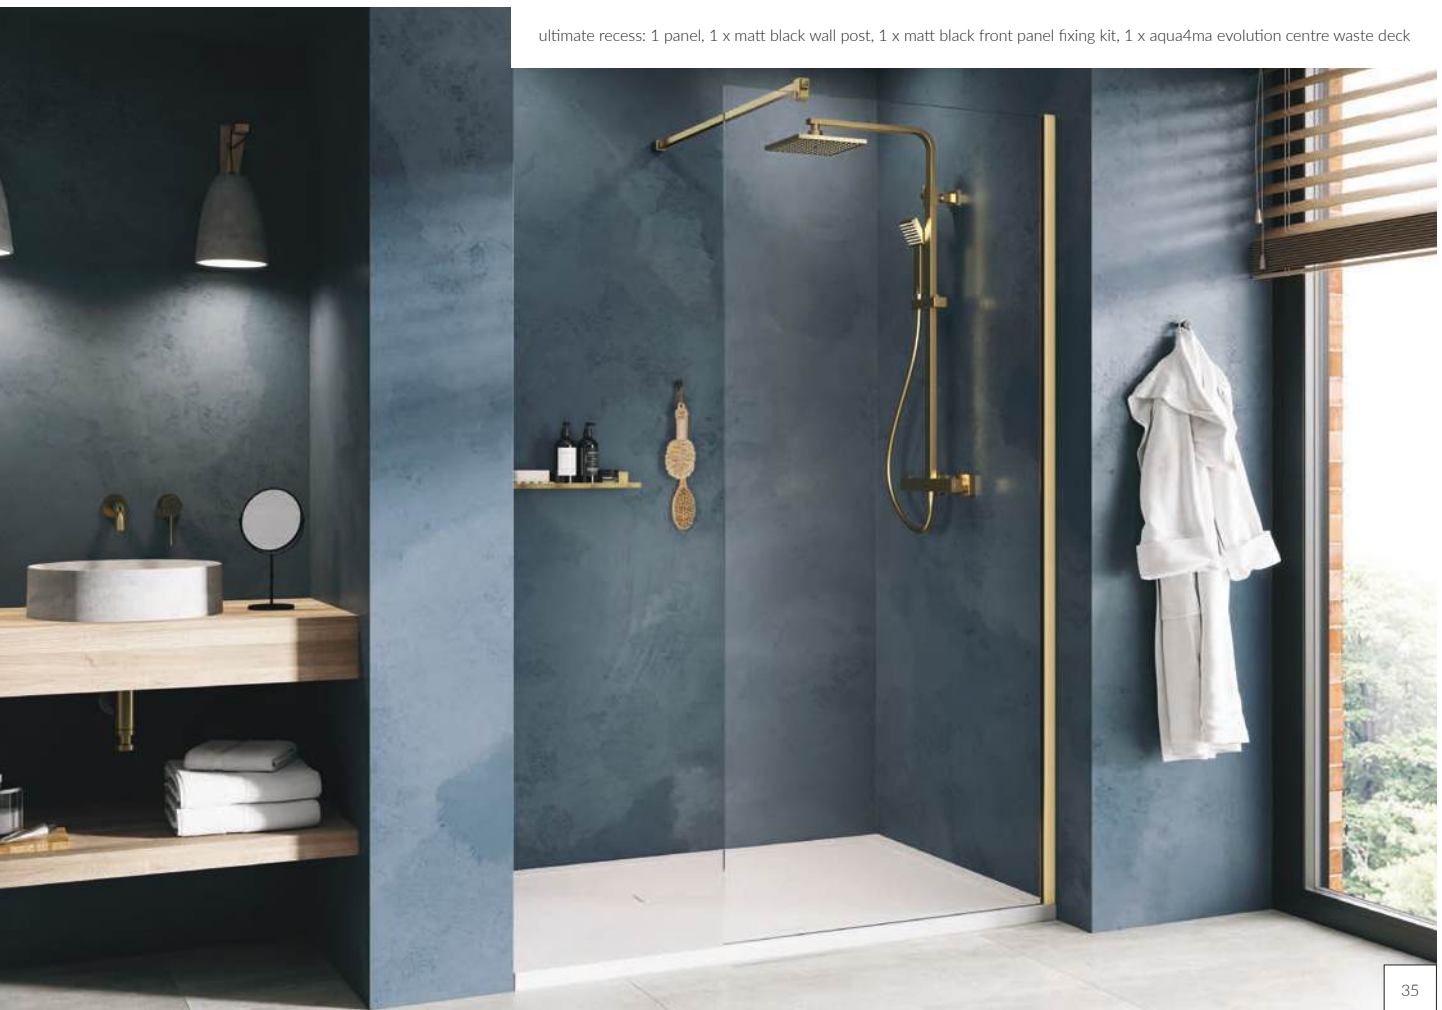

ultimate¹⁰

Walk-ins

Creating a beautiful walk-in enclosure could not be easier, with so many panel sizes and fixing options, you can create virtually any style, shape or size. Available as standard in a Silver/Chrome or Matt Black finish as well as a range of special finishes. Let your imagination run wild and create the ultimate showering space with the Kudos ultimate shower panel system.

ultimate 10mm over-bath panels also available see page 44

Features & Benefits:

- + Lifeshield™ easy clean glass coating
- + 13 flat panel sizes
- + 1950mm high (exc. fittings) 1985mm high (inc. fittings)
- + Glass to floor gasket to minimise silicone
- + Easy fit dry-seal wall post, requiring no silicone
- + Available in a number of colour finishes

ultimate recess: 1 panel, 1 x matt black wall post, 1 x matt black front panel fixing kit, 1 x aqua4ma evolution centre waste deck