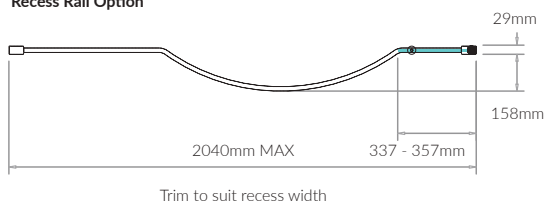

Recess Rail Option