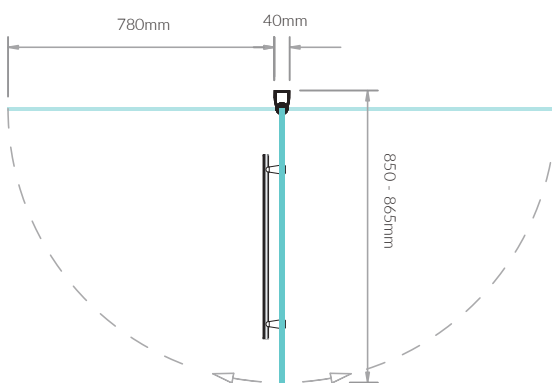

inspire

Single panel screens

Our Single Panel Bath Screens are larger than average, measuring 1500mm high and 850mm wide, to provide a more generous showering area.

For added comfort and convenience, Single Panel Bath Screens are available with an integrated rail so you can keep your towel conveniently within reach.

SmartSeal Technology incorporates integrated mouldings and twin element seals, delivering the ultimate shower protection.

Features & Benefits:

- + 6mm or 8mm glass options
- + Reversible for left or right hand fixing
- + Optional towel rail
- + SmartSeal technology
- + Lifetime Guarantee
- + Toughened safety glass with Lifeshield™ protection
- + Adjustment for out of true walls

Codes & Demsions

Bath Screens	Chrome Product Code	Matt Black Product Code
Single Panel 6 mm	3BASC6NHS	3BASC6NHSMBK
Single Panel 6 mm including towel rail	3BASC6S	3BASC6SMBK
Single Panel 8 mm	3BASC8NHS	-
Single Panel 8 mm including towel rail	3BASC8S	-

Note: Kudos Bath screens are designed to fit on most standard straight edge baths. For best performance and water retention all fixed and moving panels should be parallel to the inner edge of the bath.

Overhead Diagram

Dimensions: H: 1500mm x W: 850mm