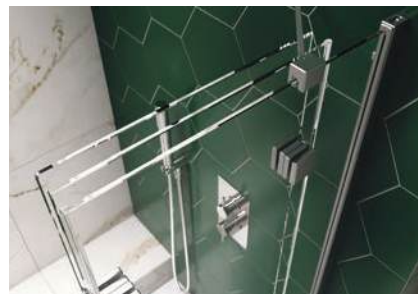

Three panel in closed position

All **inspire** multi-panel bath screens are handed, please specify left or right hand fixing when ordering.