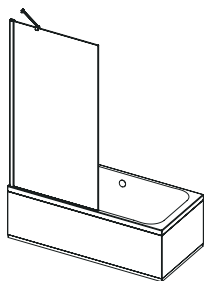

Configurations

Illustrations show some of the configurations possible with the Kudos ultimate over-bath shower panel system. Each option shows the components required, to which a foldaway deflector kit can be added.

1. **Single Panel**
   1 x Glass Panel
   1 x Wall Post
   1 x Front Panel Fixing Kit*
   *Standard, Ceiling or Angled