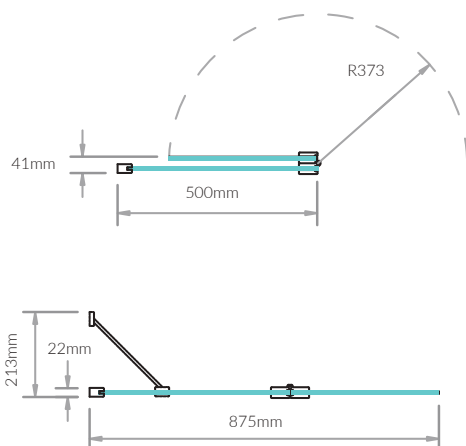

inspire

Two panel in-fold screens

Kudos Two Panel In-Fold Screens feature a 500mm fixed panel that is permanently fixed to the bath and a smaller 375mm in-folding panel which sits behind the fixed panel when not in use, allowing easy access to the bath.

When in use the two panels provide a generous 875mm showering area. High quality Click-to-Lock hinges secure the screen so it is positioned along the inner edge of the bath.

Features & Benefits:

- + 6mm or 8mm glass options
- + Optional towel rail
- + Click-to-Lock hinges
- + SmartSeal technology
- + Lifetime Guarantee
- + Toughened safety glass with Lifeshield™ protection
- + Adjustment for out of true walls

Codes & Demsions

Bath Screens	Chrome Product Code	Matt Black Product Code
Two Panel In-Fold 6mm - LH	4BASCDUOLHS	4BASCDUOLHSMBK
Two Panel In-Fold 6mm - RH	4BASCDUORHS	4BASCDUORHSMBK
Two Panel In-Fold 8mm - LH	4BASCDUO8LH	-
Two Panel In-Fold 8mm - RH	4BASCDUO8RH	-

Note: Kudos Bath screens are designed to fit on most standard straight edge baths. For best performance and water retention all fixed and moving panels should be parallel to the inner edge of the bath.

All **inspire** multi-panel bath screens are handed, please specify left or right hand fixing when ordering.

Overhead Diagram

Dimensions: H: 1500mm x W: 875mm