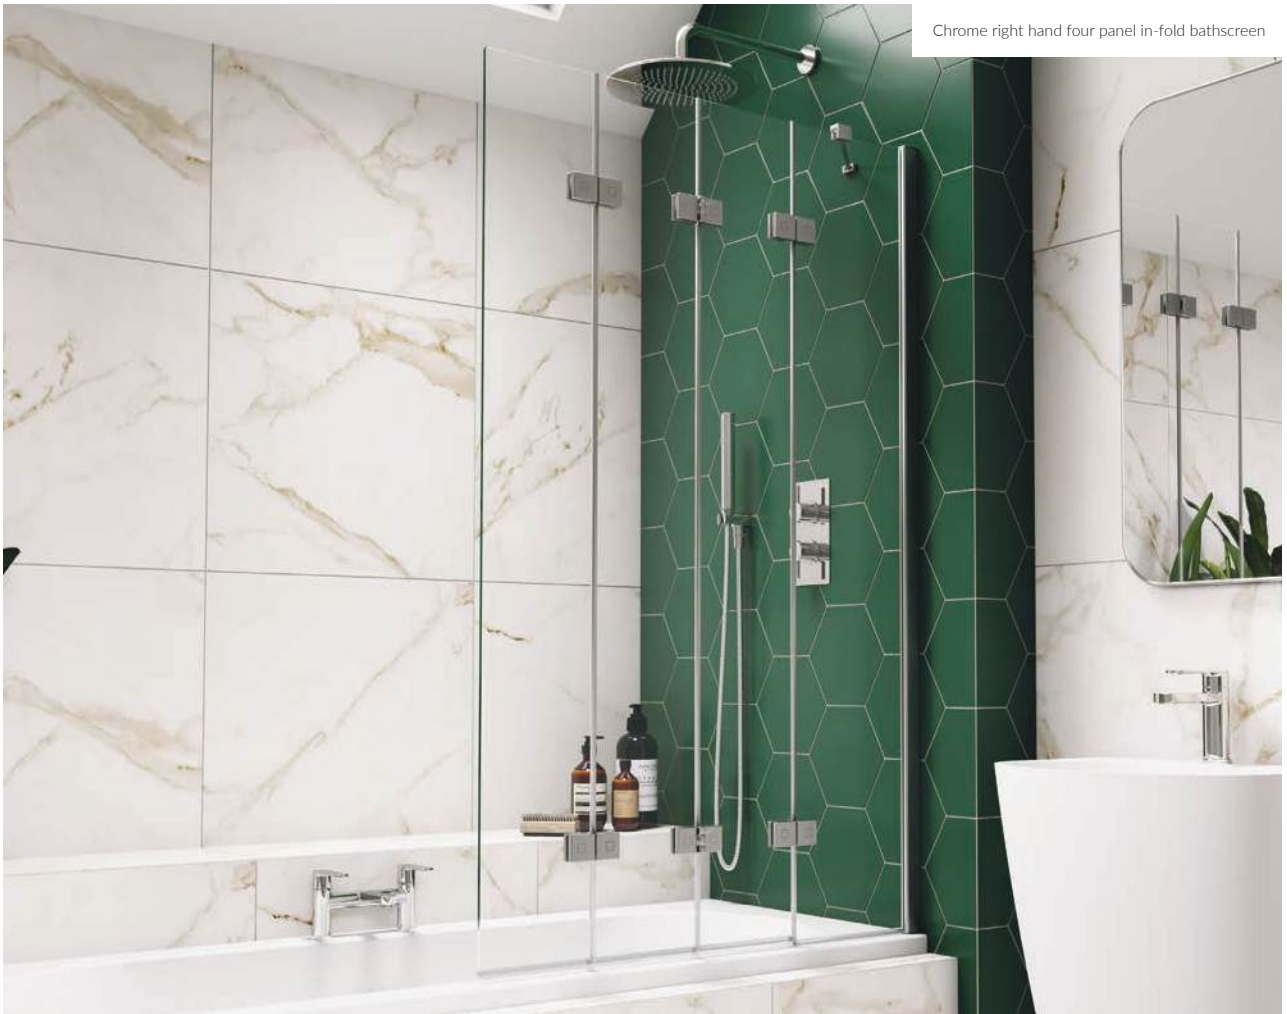

### Overhead Diagram

**Dimensions:** H:1500mm x W:950mm

Four panel in closed position

All **inspire** multi-panel bath screens are handed, please specify left or right hand fixing when ordering.

Chrome right hand four panel in-fold bathscreen