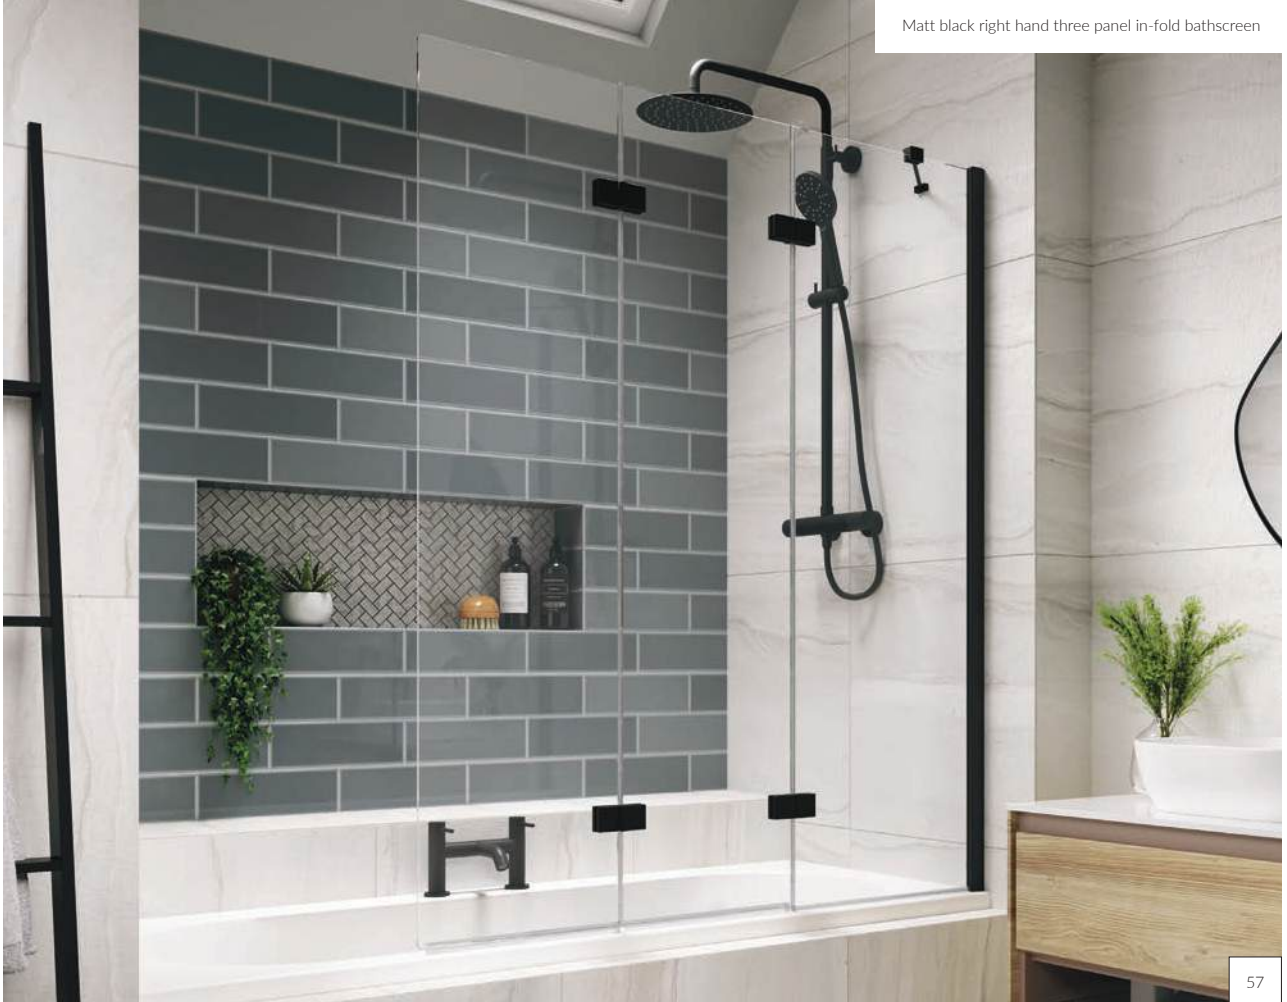

### Overhead Diagram

**Dimensions:** H: 1500mm x W: 875mm

Three panel in closed position

All **inspire** multi-panel bath screens are handed, please specify left or right hand fixing when ordering.

Chrome right hand three panel in-fold bathscreen