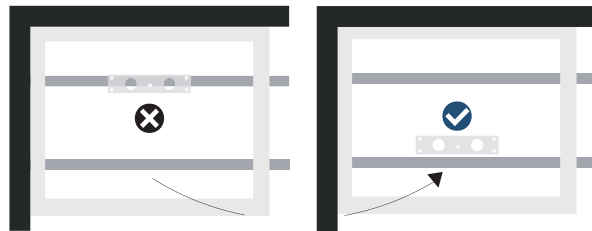

Where joists run parallel to the length of the tray and both holes are obstructed, simply turn the tray 180°. The unique offset position will ensure both will become free.