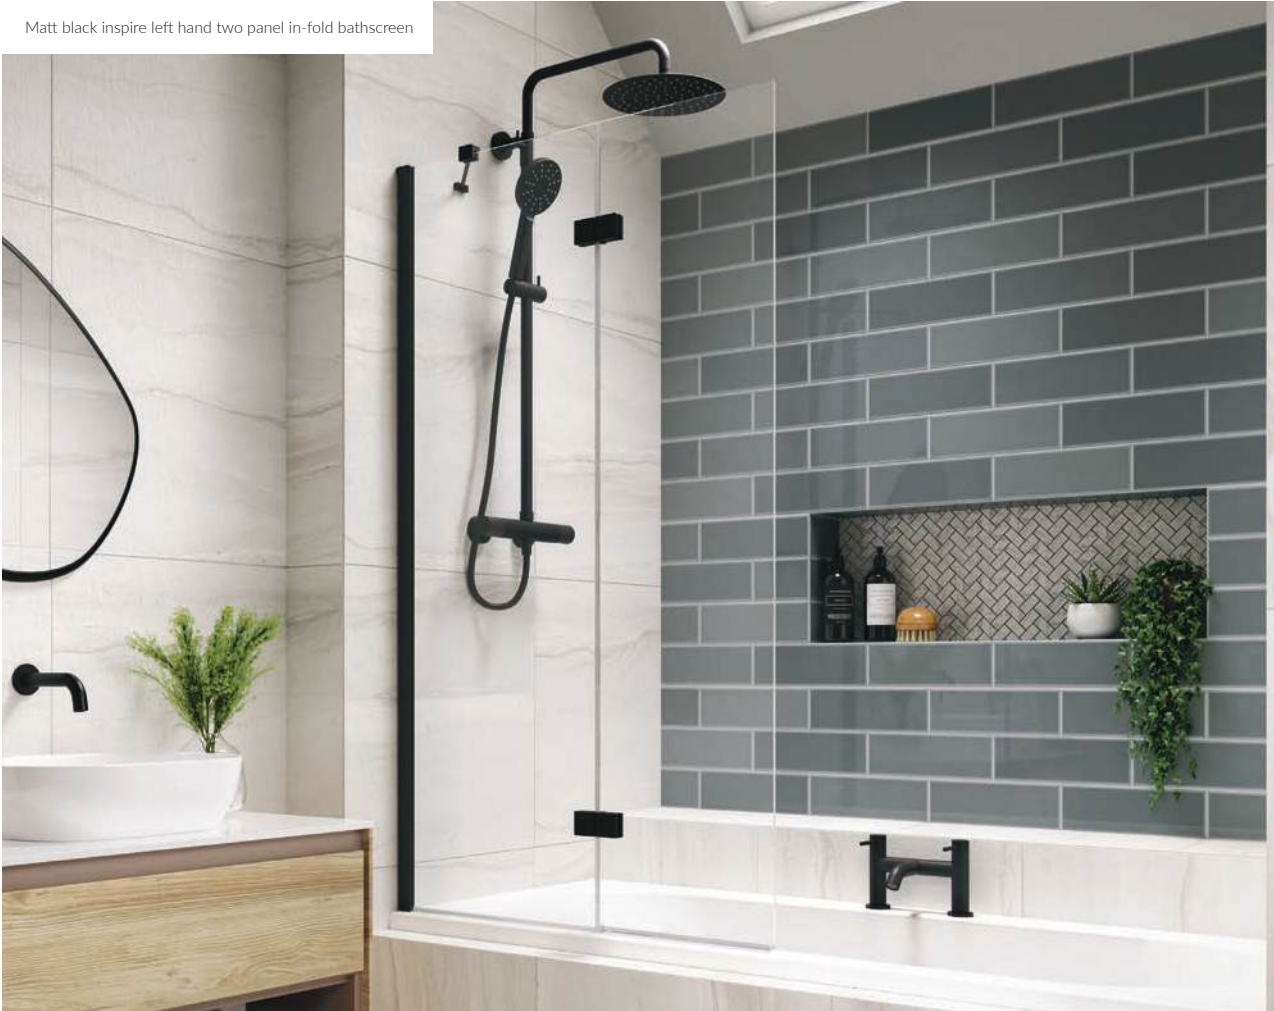

Matt black left hand three panel in-fold bathscreen

Matt black inspire left hand two panel in-fold bathscreen