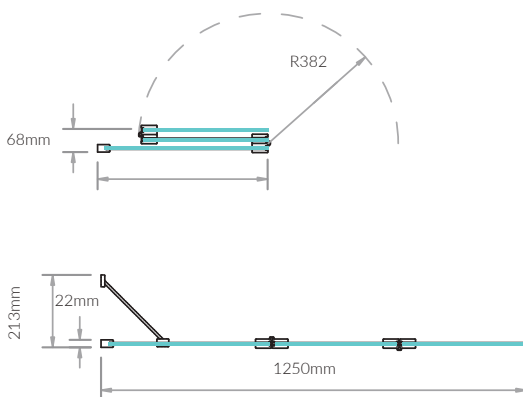

inspire

Three panel in-fold screens

The stunning Kudos Three Panel In-Fold Screen is the ultimate in over-bath showering protection.

The screen extends to 1250mm, yet folds to just 500mm when not in use providing the features of a relaxing bath as well as the benefit of an oversized shower area. Featuring unique Click-to-Lock hinges to ensure the panels remain in-line when in use.

Features & Benefits:

- + 6mm glass option only
- + Lifetime Guarantee
- + Adjustment for out of true walls
- + Click-to-Lock hinges
- + SmartSeal technology
- + Toughened safety glass with Lifeshield™ protection

Codes & Dimensions

Panel Options	Chrome Product Code	Matt Black Product Code
Three Panel In-Fold 6mm - LH	BASCTRIPLEPLHS	BASCTRIPLEPLHSMBK
Three Panel In-Fold 6mm - RH	BASCTRIPLEPRHS	BASCTRIPLEPRHSMBK

Note: Kudos Bath screens are designed to fit on most standard straight edge baths. For best performance and water retention all fixed and moving panels should be parallel to the inner edge of the bath.

Overhead Diagram

Dimensions: H: 1500mm x W: 875mm