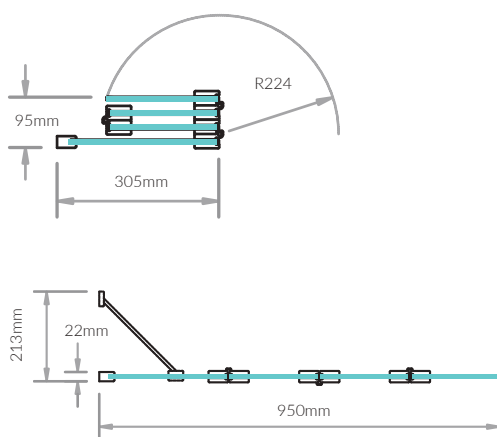

inspire

Four panel in-fold screens

For greater access to the bath without compromising on shower protection, the Kudos Four Panel In-Fold Screen is the solution.

Each of the three 215mm hinged panels sit comfortably behind the 305mm fixed panel providing virtually unimpeded access to the bath, yet when in use extends to 950mm for excellent showering protection.

Features & Benefits:

- + 6mm glass option only
- + Lifetime Guarantee
- + Adjustment for out of true walls
- + Click-to-Lock hinges
- + SmartSeal technology
- + Toughened safety glass with Lifeshield™ protection

Codes & Dimensions

Bath Screens	Chrome Product Code	Matt Black Product Code
Four Panel In-Fold 6mm - LH	4BASCOMPLHS	4BASCOMPLHSMBK
Four Panel In-Fold 6mm - RH	4BASCOMPRHS	4BASCOMPRHSMBK

Note: Kudos Bath screens are designed to fit on most standard straight edge baths. For best performance and water retention all fixed and moving panels should be parallel to the inner edge of the bath.

Overhead Diagram

Dimensions: H:1500mm x W:950mm