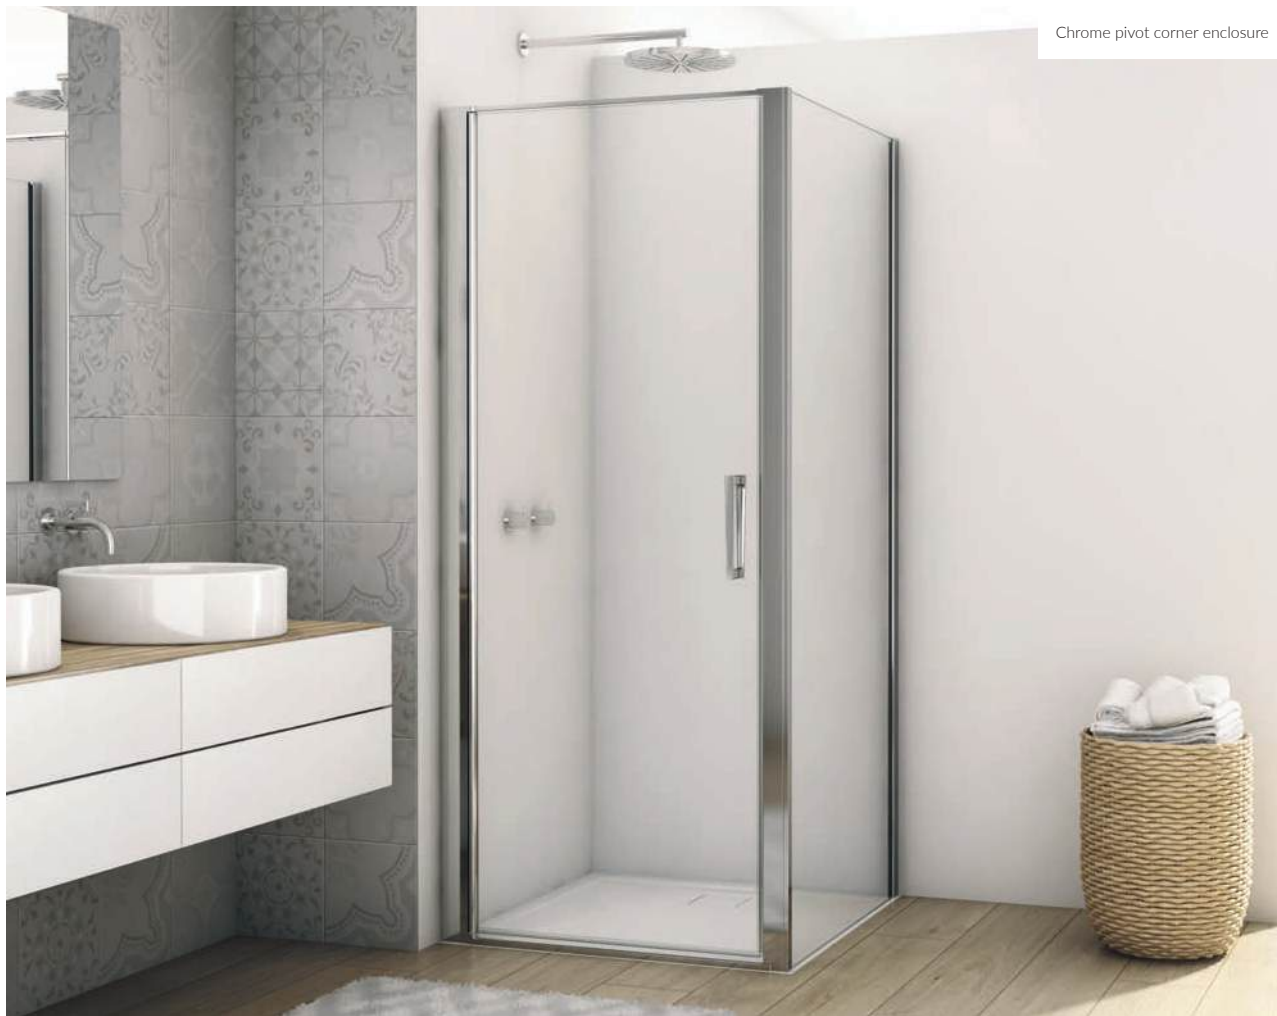

Matt black pivot recess enclosure

Chrome pivot corner enclosure