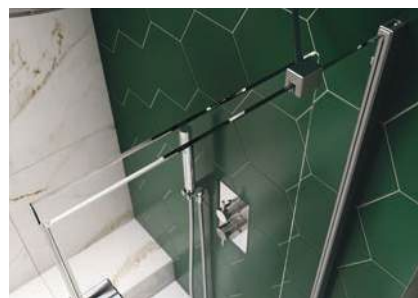

Chrome right hand two panel in-fold bathscreen

Two panel in closed position