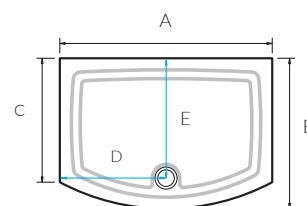

* Please add the following codes to your product code when ordering a colour option:

Brushed Nickel (BRN), Polished Gold (PG), Polished Bronze (PB), Brushed Bronze (BRB), Gun Metal (GM) and White (WH).

All are special order items, please allow 8 weeks

** Only available in Chrome and Matt Black

† Hinged and Fold-away deflector panels are handed please suffix codes with LH or RH

Shower Trays for Curved Panel Enclosures

Shower Tray Codes & Dimensions

Tray Sizes	Standard High Gloss Product Code	SR (Slip Resistant) Product Code	Dimensions (mm)				
			A	B	C	D	E
1200mm x 700mm	DB120W	DB120WSR	1200	850	700	600	677
1500mm x 700mm	DB150W	DB150WSR	1500	888	700	750	714
1700mm x 700mm	DB170W	DB170WSR	1685	910	700	843	737

Overhead Diagrams

Kudos Concept Bow Fronted shower trays

Manufactured from an Acrylic capped ABS skin with a structured resin bonded stone filler. All sizes are available in a high gloss finish or with the new Kudos SR slip resistant matt finish.