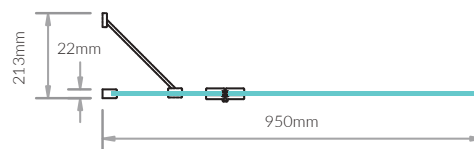

Featuring a 305mm fixed panel that is permanently sealed to the bath and providing absolute showering protection. The larger 645mm panel opens out to allow access to shower controls and cleaning.

With Click-to-Lock hinges holding the screen in position, Out-Swing Bath Screens are also available with an integrated rail so you can keep your towel conveniently within reach.

Features & Benefits:

- + 6mm or 8mm glass options
- + Optional towel rail
- + Click-to-Lock hinges
- + SmartSeal technology
- + Lifetime Guarantee
- + Toughened safety glass with Lifeshield™ protection
- + Adjustment for out of true walls

Codes & Demsions

Bath Screens	Chrome Product Code	Matt Black Product Code
Two Panel Out-Swing 6mm - LH	4BASC2PFOUHLHS	4BASC2PFOUHLHSMBK
Two Panel Out-Swing 6mm - RH	4BASC2PFOURHS	4BASC2PFOURHSMBK
Two Panel Out-Swing 6mm - including towel rail - LH	4BASC2PO6L	4BASC2PO6LMBK
Two Panel Out-Swing 6mm - including towel rail - RH	4BASC2PO6R	4BASC2PO6RMBK
Two Panel Out-Swing 8mm - LH	4BASC2PO8NHL	-
Two Panel Out-Swing 8mm - RH	4BASC2PO8NHR	-
Two Panel Out-Swing 8mm - including towel rail - LH	4BASC2PO8L	-
Two Panel Out-Swing 8mm - including towel rail - RH	4BASC2PO8R	-

Note: Kudos Bath screens are designed to fit on most standard straight edge baths. For best performance and water retention all fixed and moving panels should be parallel to the inner edge of the bath.

Overhead Diagram

Dimensions: H: 1500mm x W: 950mm

All **inspire** multi panel bath screens are handed, please specify left or right hand fixing when ordering.