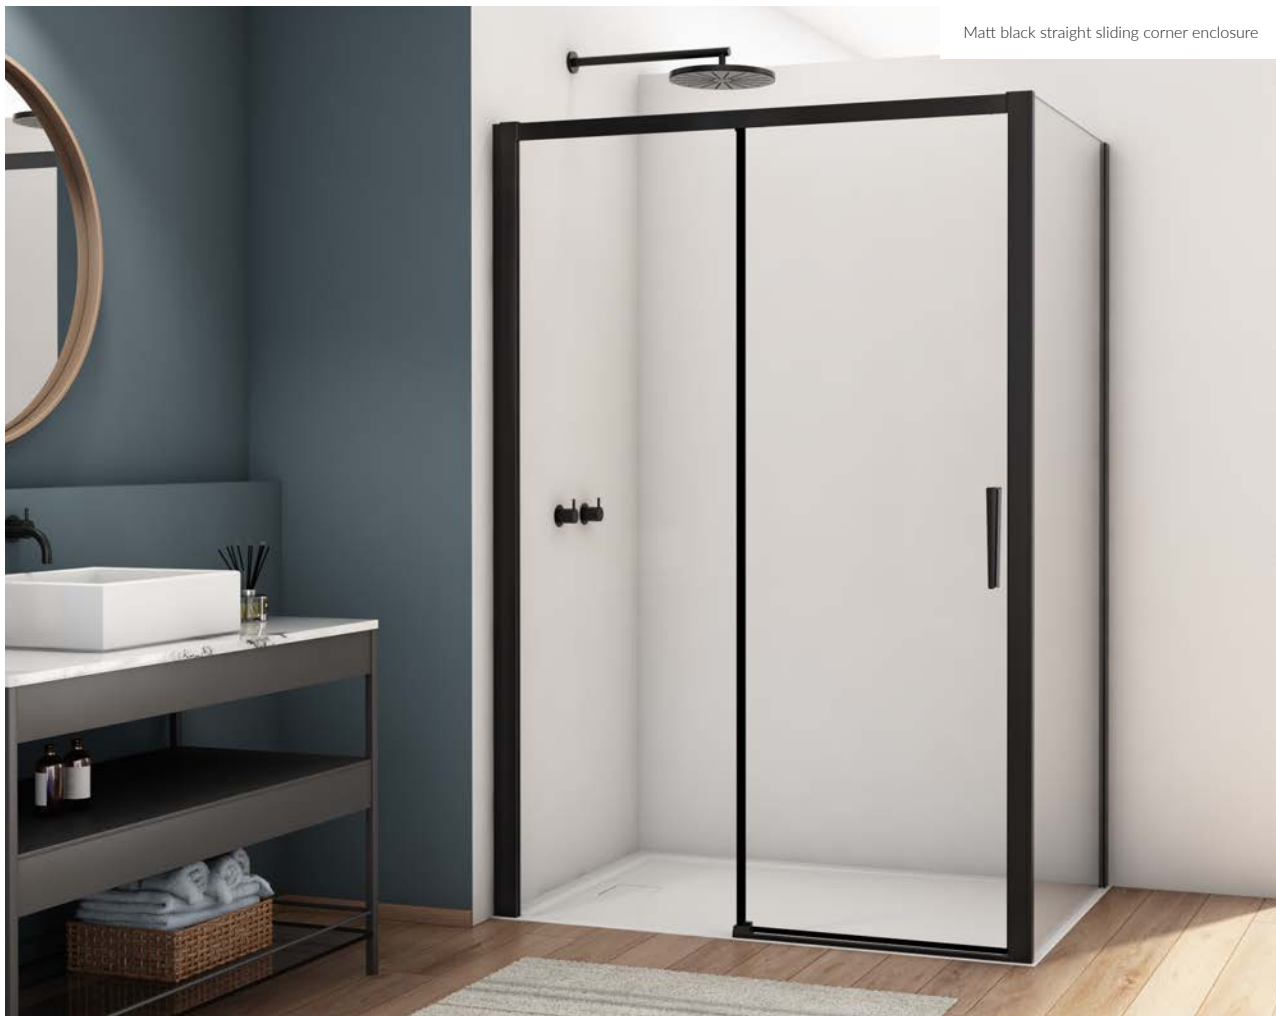

Chrome straight sliding recess enclosure

Matt black straight sliding corner enclosure