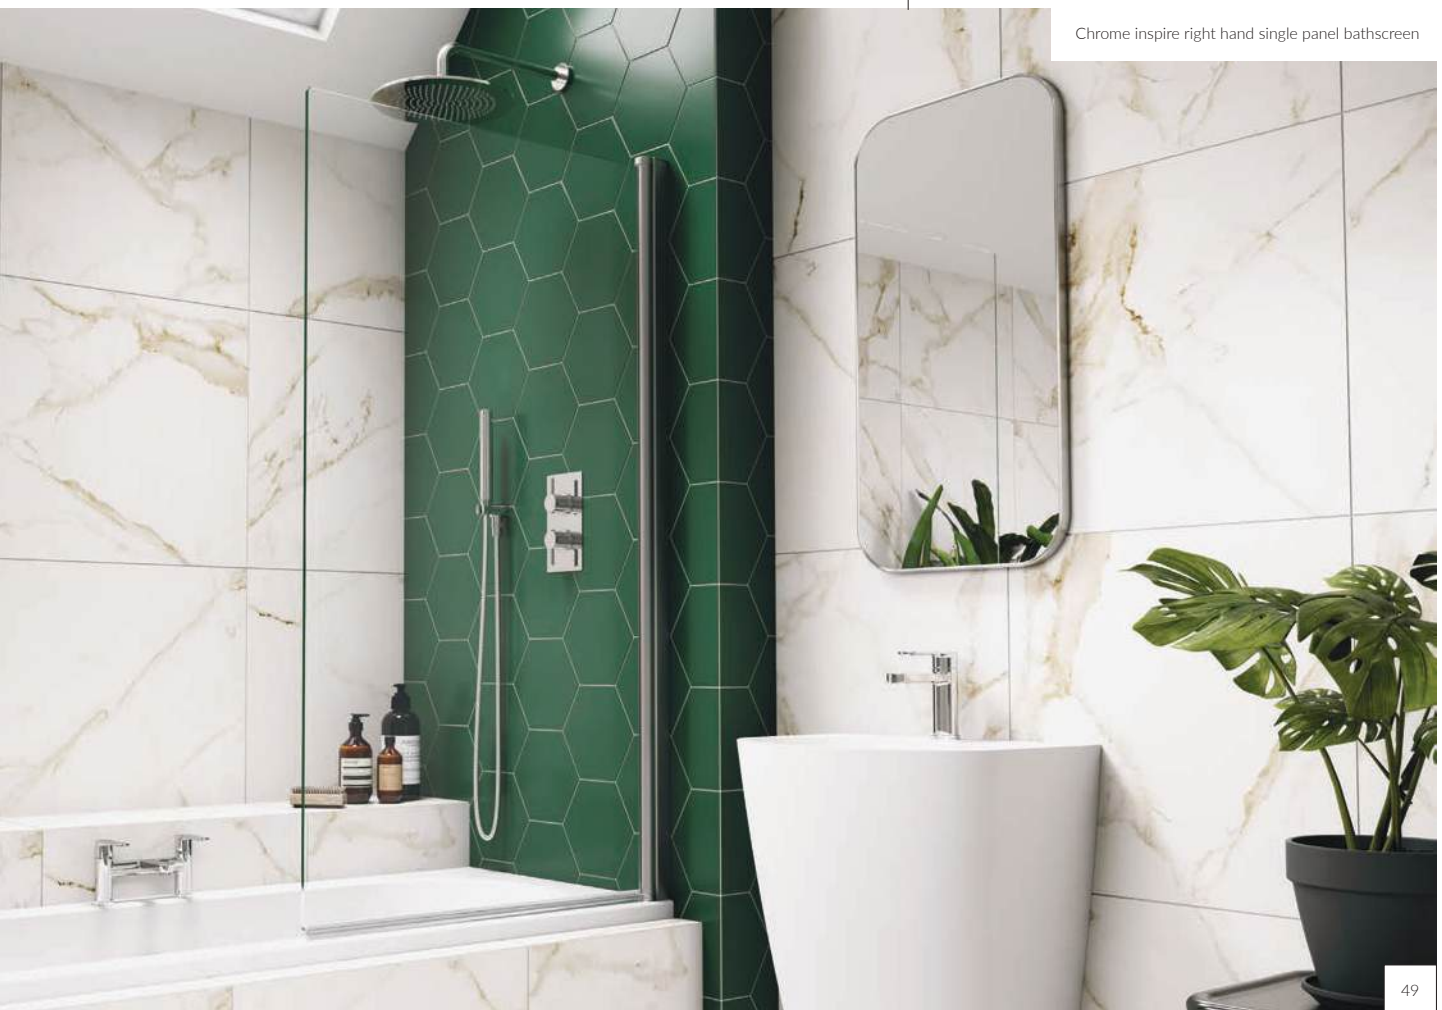

inspire

Bathscreen collection

Characterised by minimalist frameless design and innovative technologies including click-to-lock hinges to hold your screen in place and our unique.

SmartSeal Technology, available in single, two, three and four panel options. Featuring toughened safety glass throughout, our 6mm range is now available in either a chrome or matt black finish.

Features & Benefits

- + 6mm or 8mm glass options
- + Reversible for left or right hand fixing
- + SmartSeal technology
- + Lifetime Guarantee
- + Toughened safety glass with Lifeshield™ protection
- + Adjustment for out of true walls

Chrome inspire right hand single panel bathscreen