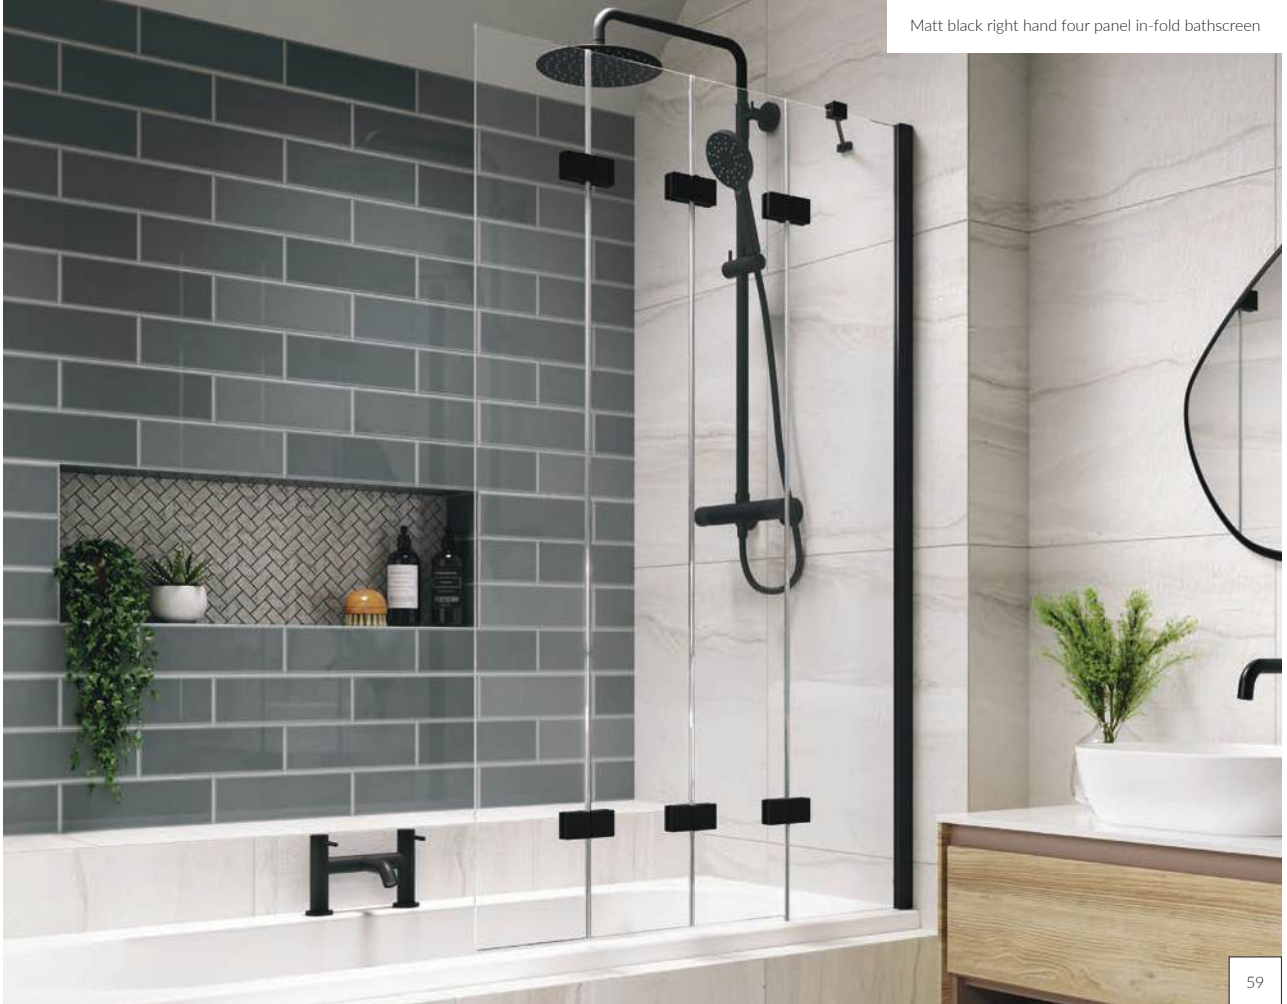

### Features & Benefits:

- + 6mm glass option only
- + Lifetime Guarantee
- + Adjustment for out of true walls
- + Click-to-Lock hinges
- + SmartSeal technology
- + Toughened safety glass with Lifeshield™ protection

### Overhead Diagram

**Dimensions:** H:1500mm x W:950mm

Four panel in closed position

All **inspire** multi-panel bath screens are handed, please specify left or right hand fixing when ordering.

Chrome right hand four panel in-fold bathscreen