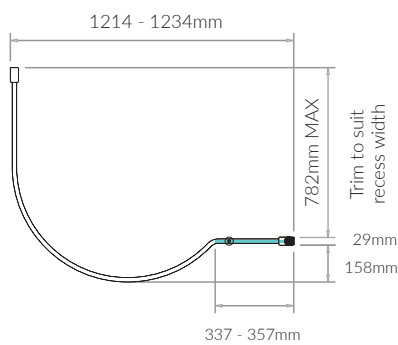

inspire

Shower panel & integrated rail

The Kudos Over-Bath Shower Panel with integrated shower rail delivers the ultimate protection from water spillage. Its robust construction makes it ideal for use with the most powerful shower systems and its stylish and attractive design will complement any bathroom.

The bowed rail provides increased elbow room and pushes the shower curtain against the bath which helps prevent the curtain billowing and clinging to the bather.

Features & Benefits:

- + 8mm toughened glass with Lifeshield™ protection
- + Fixed panel at 1500mm high x 350mm wide
- + Reversible for left or right hand fixing
- + 20mm wallpost adjustment for out-of-true walls
- + Bowed rail for greater space and comfort
- + Lifetime Guarantee

Codes & Dimensions

Bath Screens	Product Code
*Shower Panel & Rail (Recess)	5OBSPBRR
*Shower Panel & Rail *Recess (Corner)	5OBSPBCR

* shower curtain and hooks not included

Overhead Diagram

Corner Rail Option