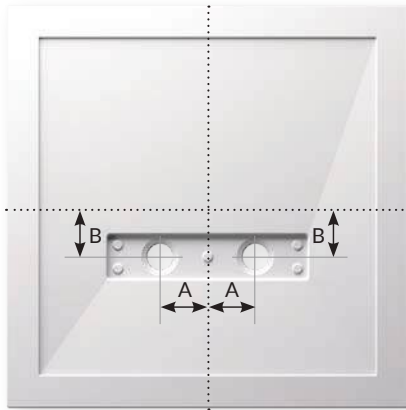

A revolution in shower tray design

Waste Locations

Square & Rectangular shower trays

Position of waste holes relative to the centre of each tray. **All sizes: A - 95mm B - 100mm**