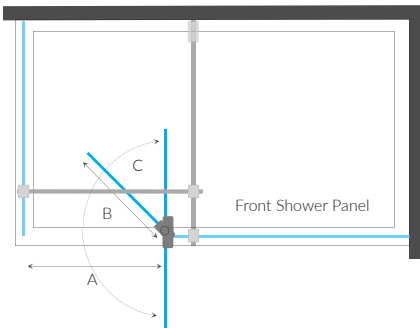

A = Rec min access 500mm
B = 300mm or 400mm
C = 180° rotation for easy access

Hinged Deflector Panel:

Available in 300 and 400mm widths in both 8 & 10mm glass thickness, the hinged deflector rotates through 180° for easy access. Featuring heavy duty hinges with crystal clear seals for minimalist appearance. Available in both 8 & 10mm glass thickness and featuring heavy duty hinges and crystal clear vertical seal.

Suitable for use with flat and curved panel enclosures and all ultimate fixing kits