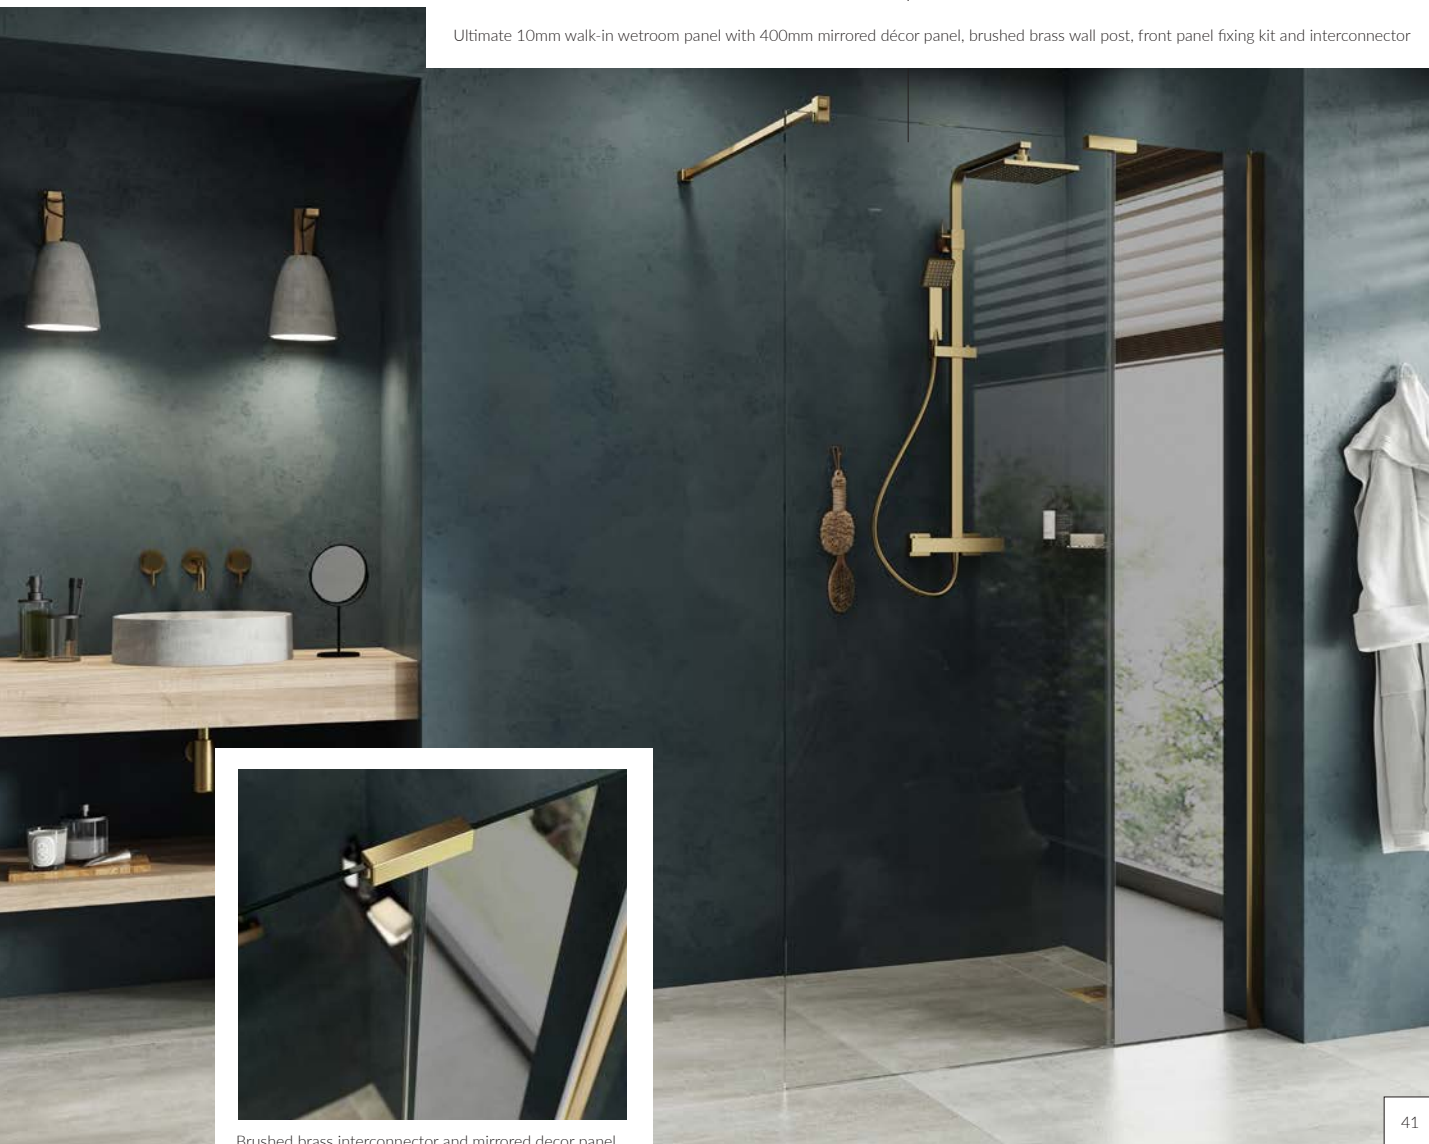

## Interconnector & mirrored décor panel

Designed to be used alongside the ultimate wet room panel range, the interconnector allows you to connect two panels together, enabling you to create either a larger enclosure or incorporate some of our coloured/ mirrored glass options into your design.

### Features & Benefits:

- + To be used with ultimate wet room panels
- + 1985mm high (including fittings)
- + Available in 9 colour finishes
- + Covered by the Kudos Lifetime Guarantee

Ultimate 10mm walk-in wetroom panel with 400mm mirrored décor panel, brushed brass wall post, front panel fixing kit and interconnector