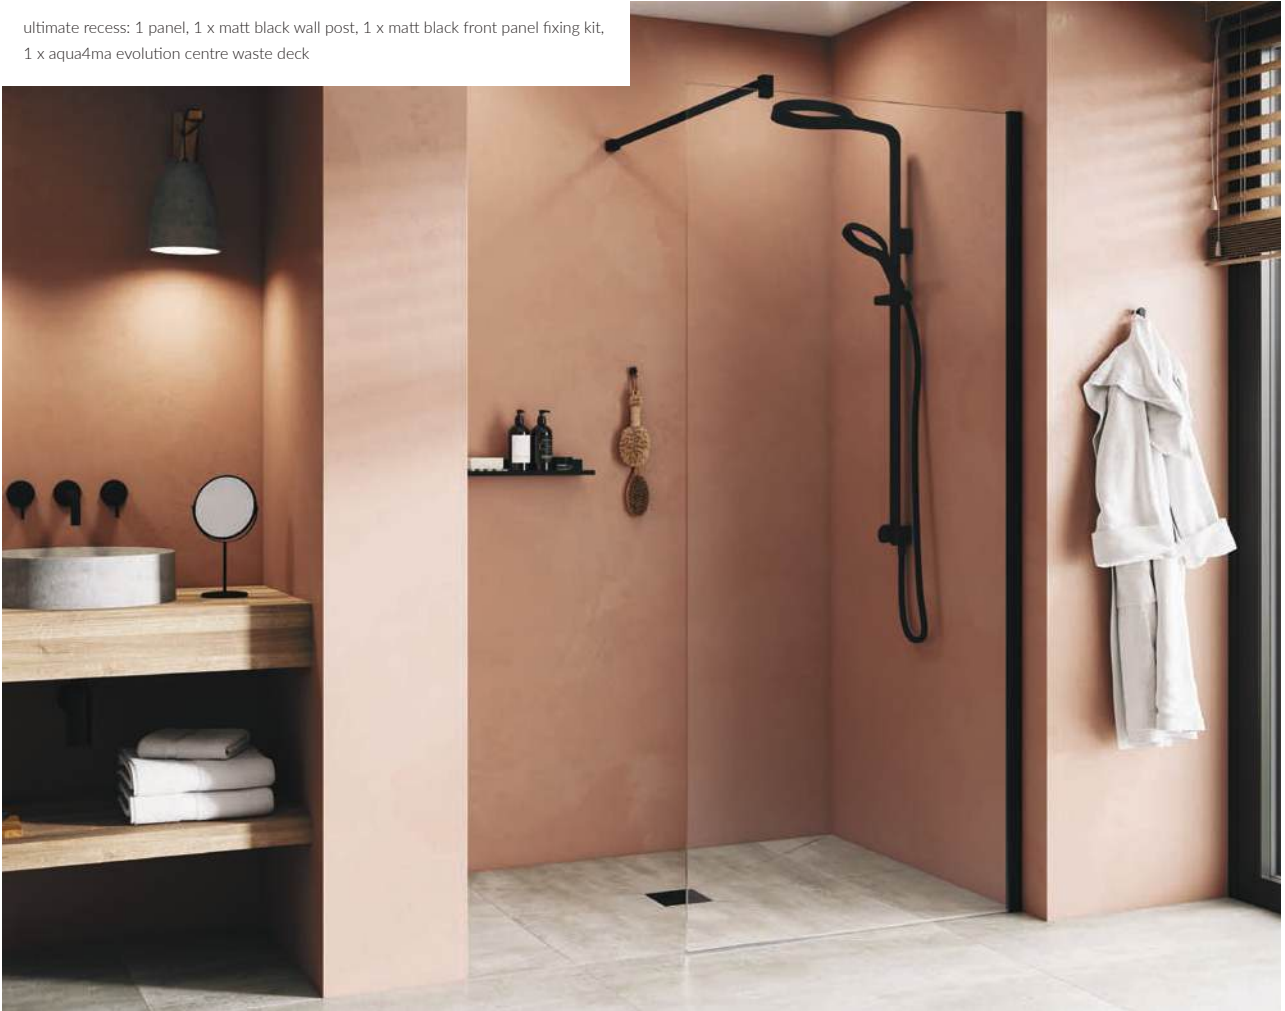

ultimate recess: 1 panel, 1 x matt black wall post, 1 x matt black front panel fixing kit,
1 x aqua4ma evolution centre waste deck