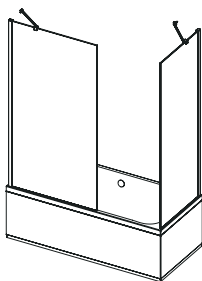

1. **Corner**
   1 x Glass Panel (Front)
   1 x Glass Panel (End)
   2 x Wall Post
   1 x Front Panel Fixing Kit*
   1 x Side Panel Fixing Kit*
   *Standard, Ceiling or Angled