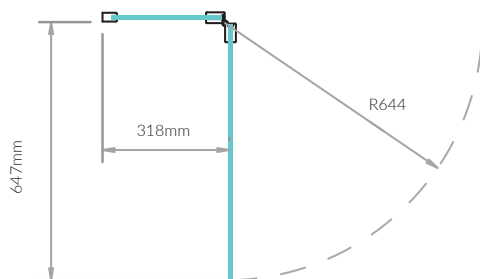

Featuring a 305mm fixed panel that is permanently sealed to the bath and providing absolute showering protection. The larger 645mm panel opens out to allow access to shower controls and cleaning.

With Click-to-Lock hinges holding the screen in position, Out-Swing Bath Screens are also available with an integrated rail so you can keep your towel conveniently within reach.

Features & Benefits:

- + 6mm or 8mm glass options
- + Optional towel rail
- + Click-to-Lock hinges
- + SmartSeal technology
- + Lifetime Guarantee
- + Toughened safety glass with Lifeshield™ protection
- + Adjustment for out of true walls

Codes & Demsions

Bath Screens	Chrome Product Code	Matt Black Product Code
Two Panel Out-Swing 6mm - LH	4BASC2PFOUHLHS	4BASC2PFOUHLHSMBK
Two Panel Out-Swing 6mm - RH	4BASC2PFOURHS	4BASC2PFOURHSMBK
Two Panel Out-Swing 6mm - including towel rail - LH	4BASC2PO6L	4BASC2PO6LMBK
Two Panel Out-Swing 6mm - including towel rail - RH	4BASC2PO6R	4BASC2PO6RMBK
Two Panel Out-Swing 8mm - LH	4BASC2PO8NHL	-
Two Panel Out-Swing 8mm - RH	4BASC2PO8NHR	-
Two Panel Out-Swing 8mm - including towel rail - LH	4BASC2PO8L	-
Two Panel Out-Swing 8mm - including towel rail - RH	4BASC2PO8R	-

Note: Kudos Bath screens are designed to fit on most standard straight edge baths. For best performance and water retention all fixed and moving panels should be parallel to the inner edge of the bath.

Overhead Diagram

Dimensions: H: 1500mm x W: 950mm

All **inspire** multi panel bath screens are handed, please specify left or right hand fixing when ordering.