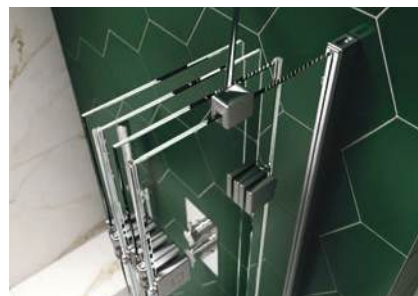

Four panel in closed position

All **inspire** multi-panel bath screens are handed, please specify left or right hand fixing when ordering.