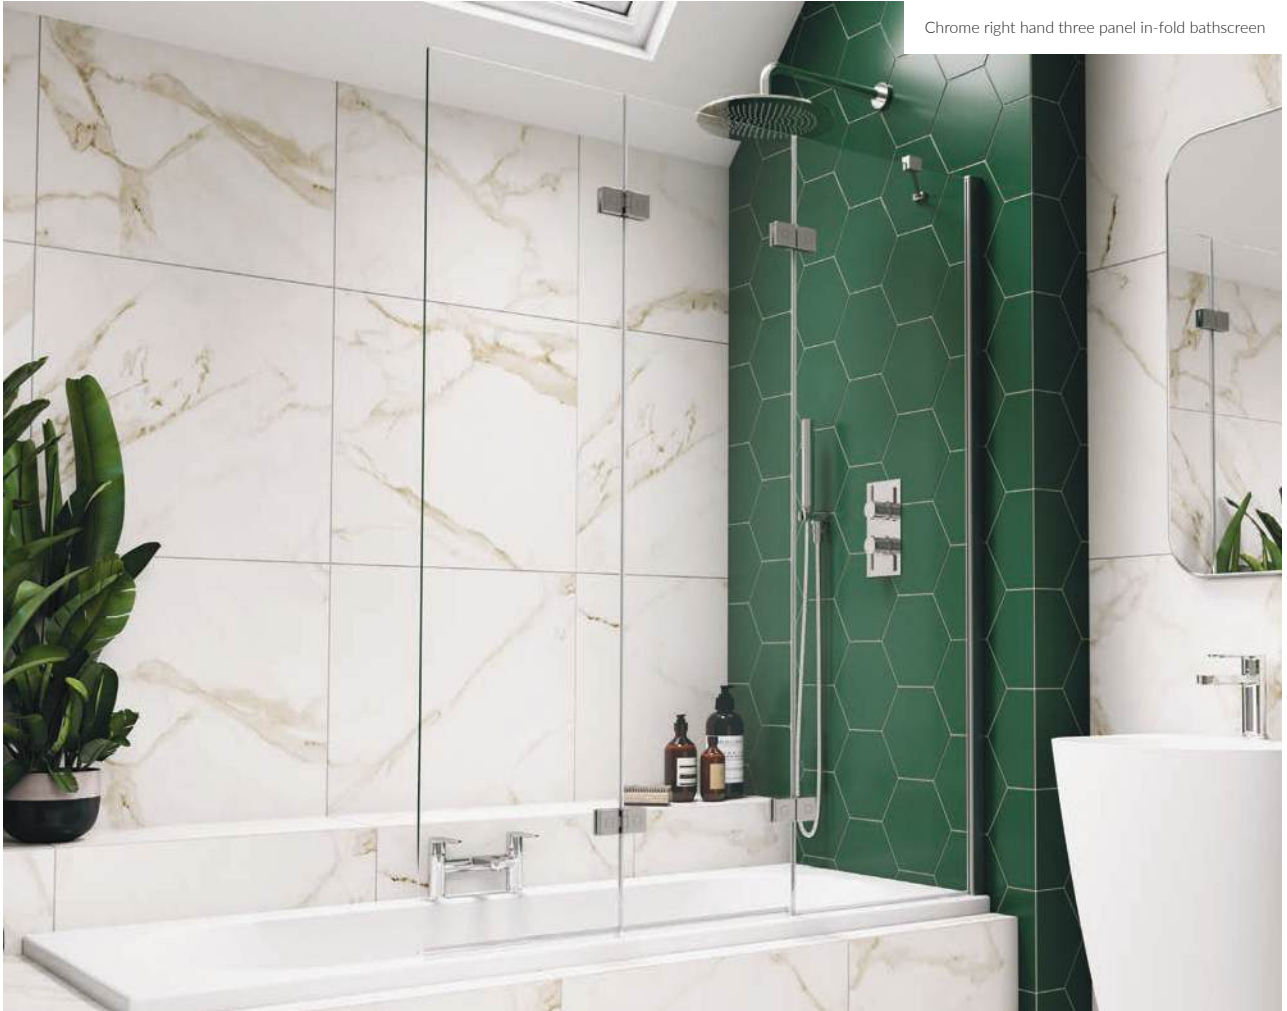

### Overhead Diagram

**Dimensions:** H: 1500mm x W: 875mm

Three panel in closed position

All **inspire** multi-panel bath screens are handed, please specify left or right hand fixing when ordering.

Chrome right hand three panel in-fold bathscreen